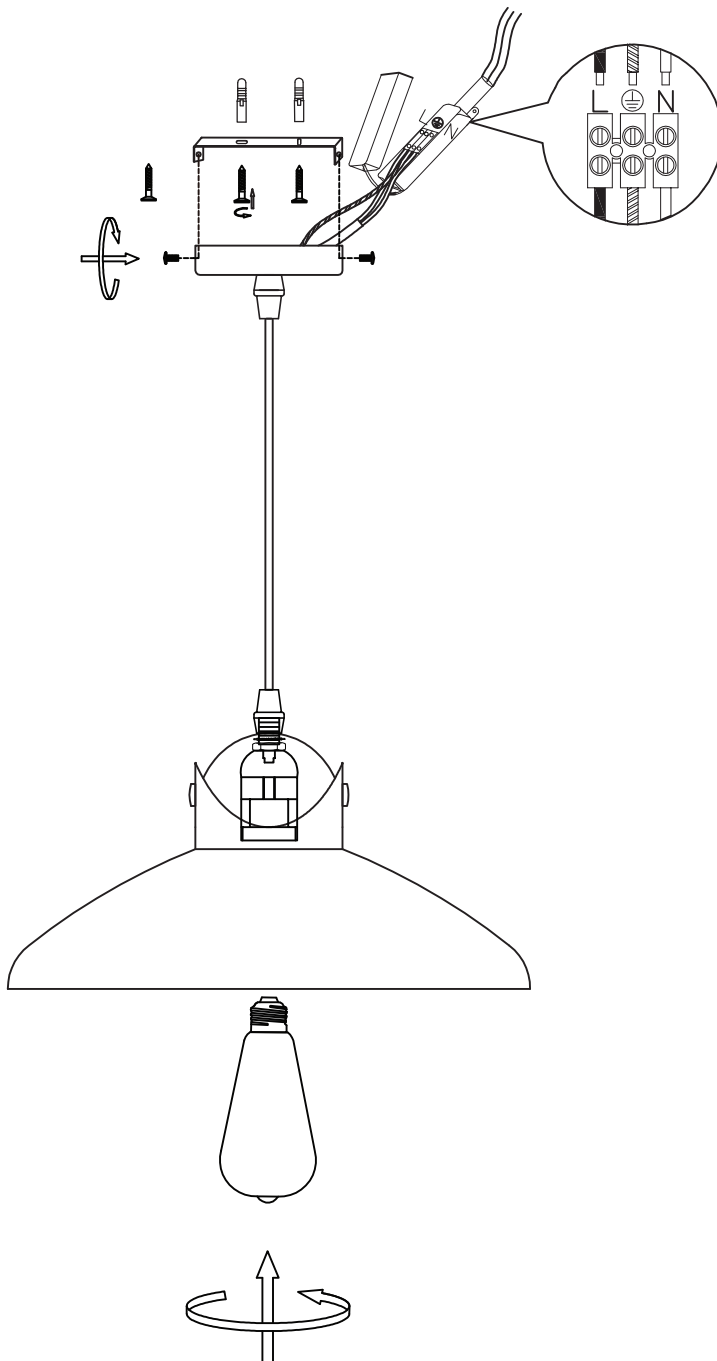

Supplier's Name: Long Life Lamp Company  
 Supplier's Address: T2 Arundel Rd Uxbridge UB8 2RP UK  
 Production Description: Retro Vintage Industrial Grey Metal Ceiling Pendant Light  
 Model No.: M0210

• General Information

Recommended Bulbs: <b>Energy Rating from A-G</b>  <b>IP20</b>	Cap-type (or other electric interface)	E27
	Mains or non-mains	Mains (240V 50Hz AC)
	Energy consumption in on-mode	Max 60 kWh/1000h
	On-mode power	Max 60 W
	Outer dimensions	355mm x 355mm x 1560mm