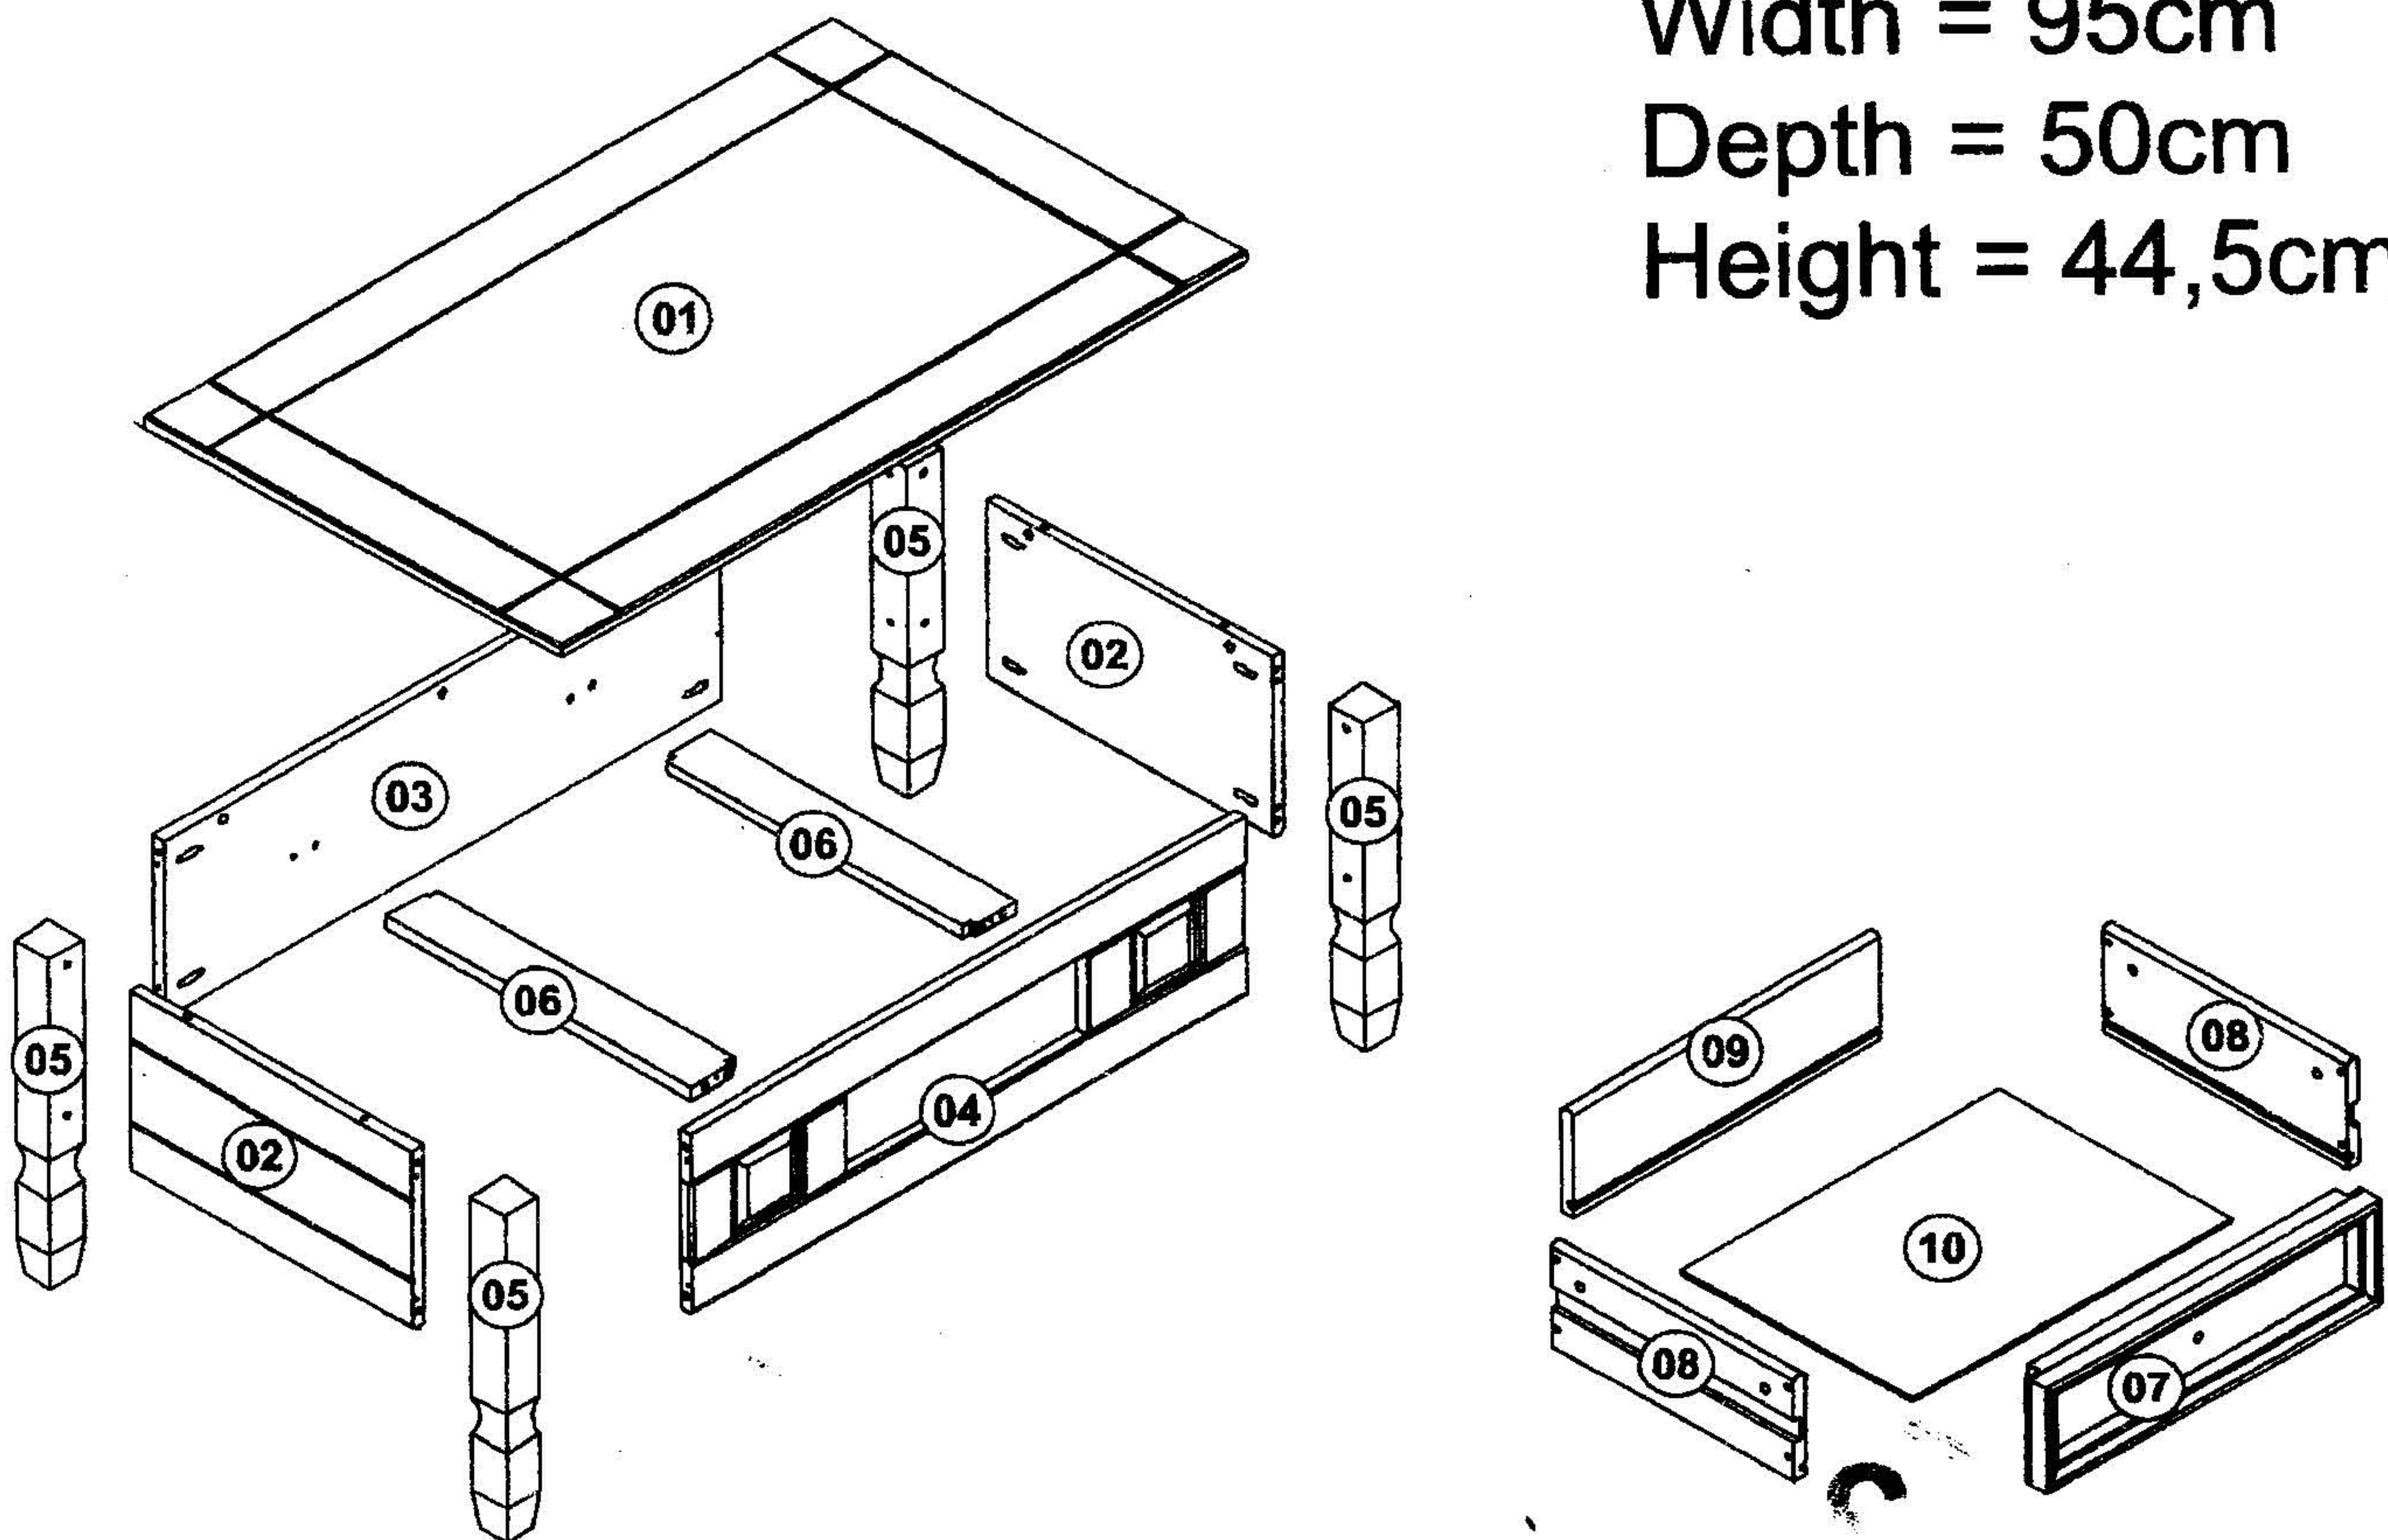

CORONA GREY WAX COFFEE TABLE #2TONE22

- Please check that all fittings are correct before assembling the item.
- Replacement parts can be supplied for any damages to the item.
- Please keep all packaging until the item is assembled as we will require information from this if replacement parts are required.
- If you have any questions regarding the assembly of your item please call 01709 836856 or email admin@mercercersfurniture.co.uk

Width = 95cm
 Depth = 50cm
 Height = 44,5cm

06

07

08