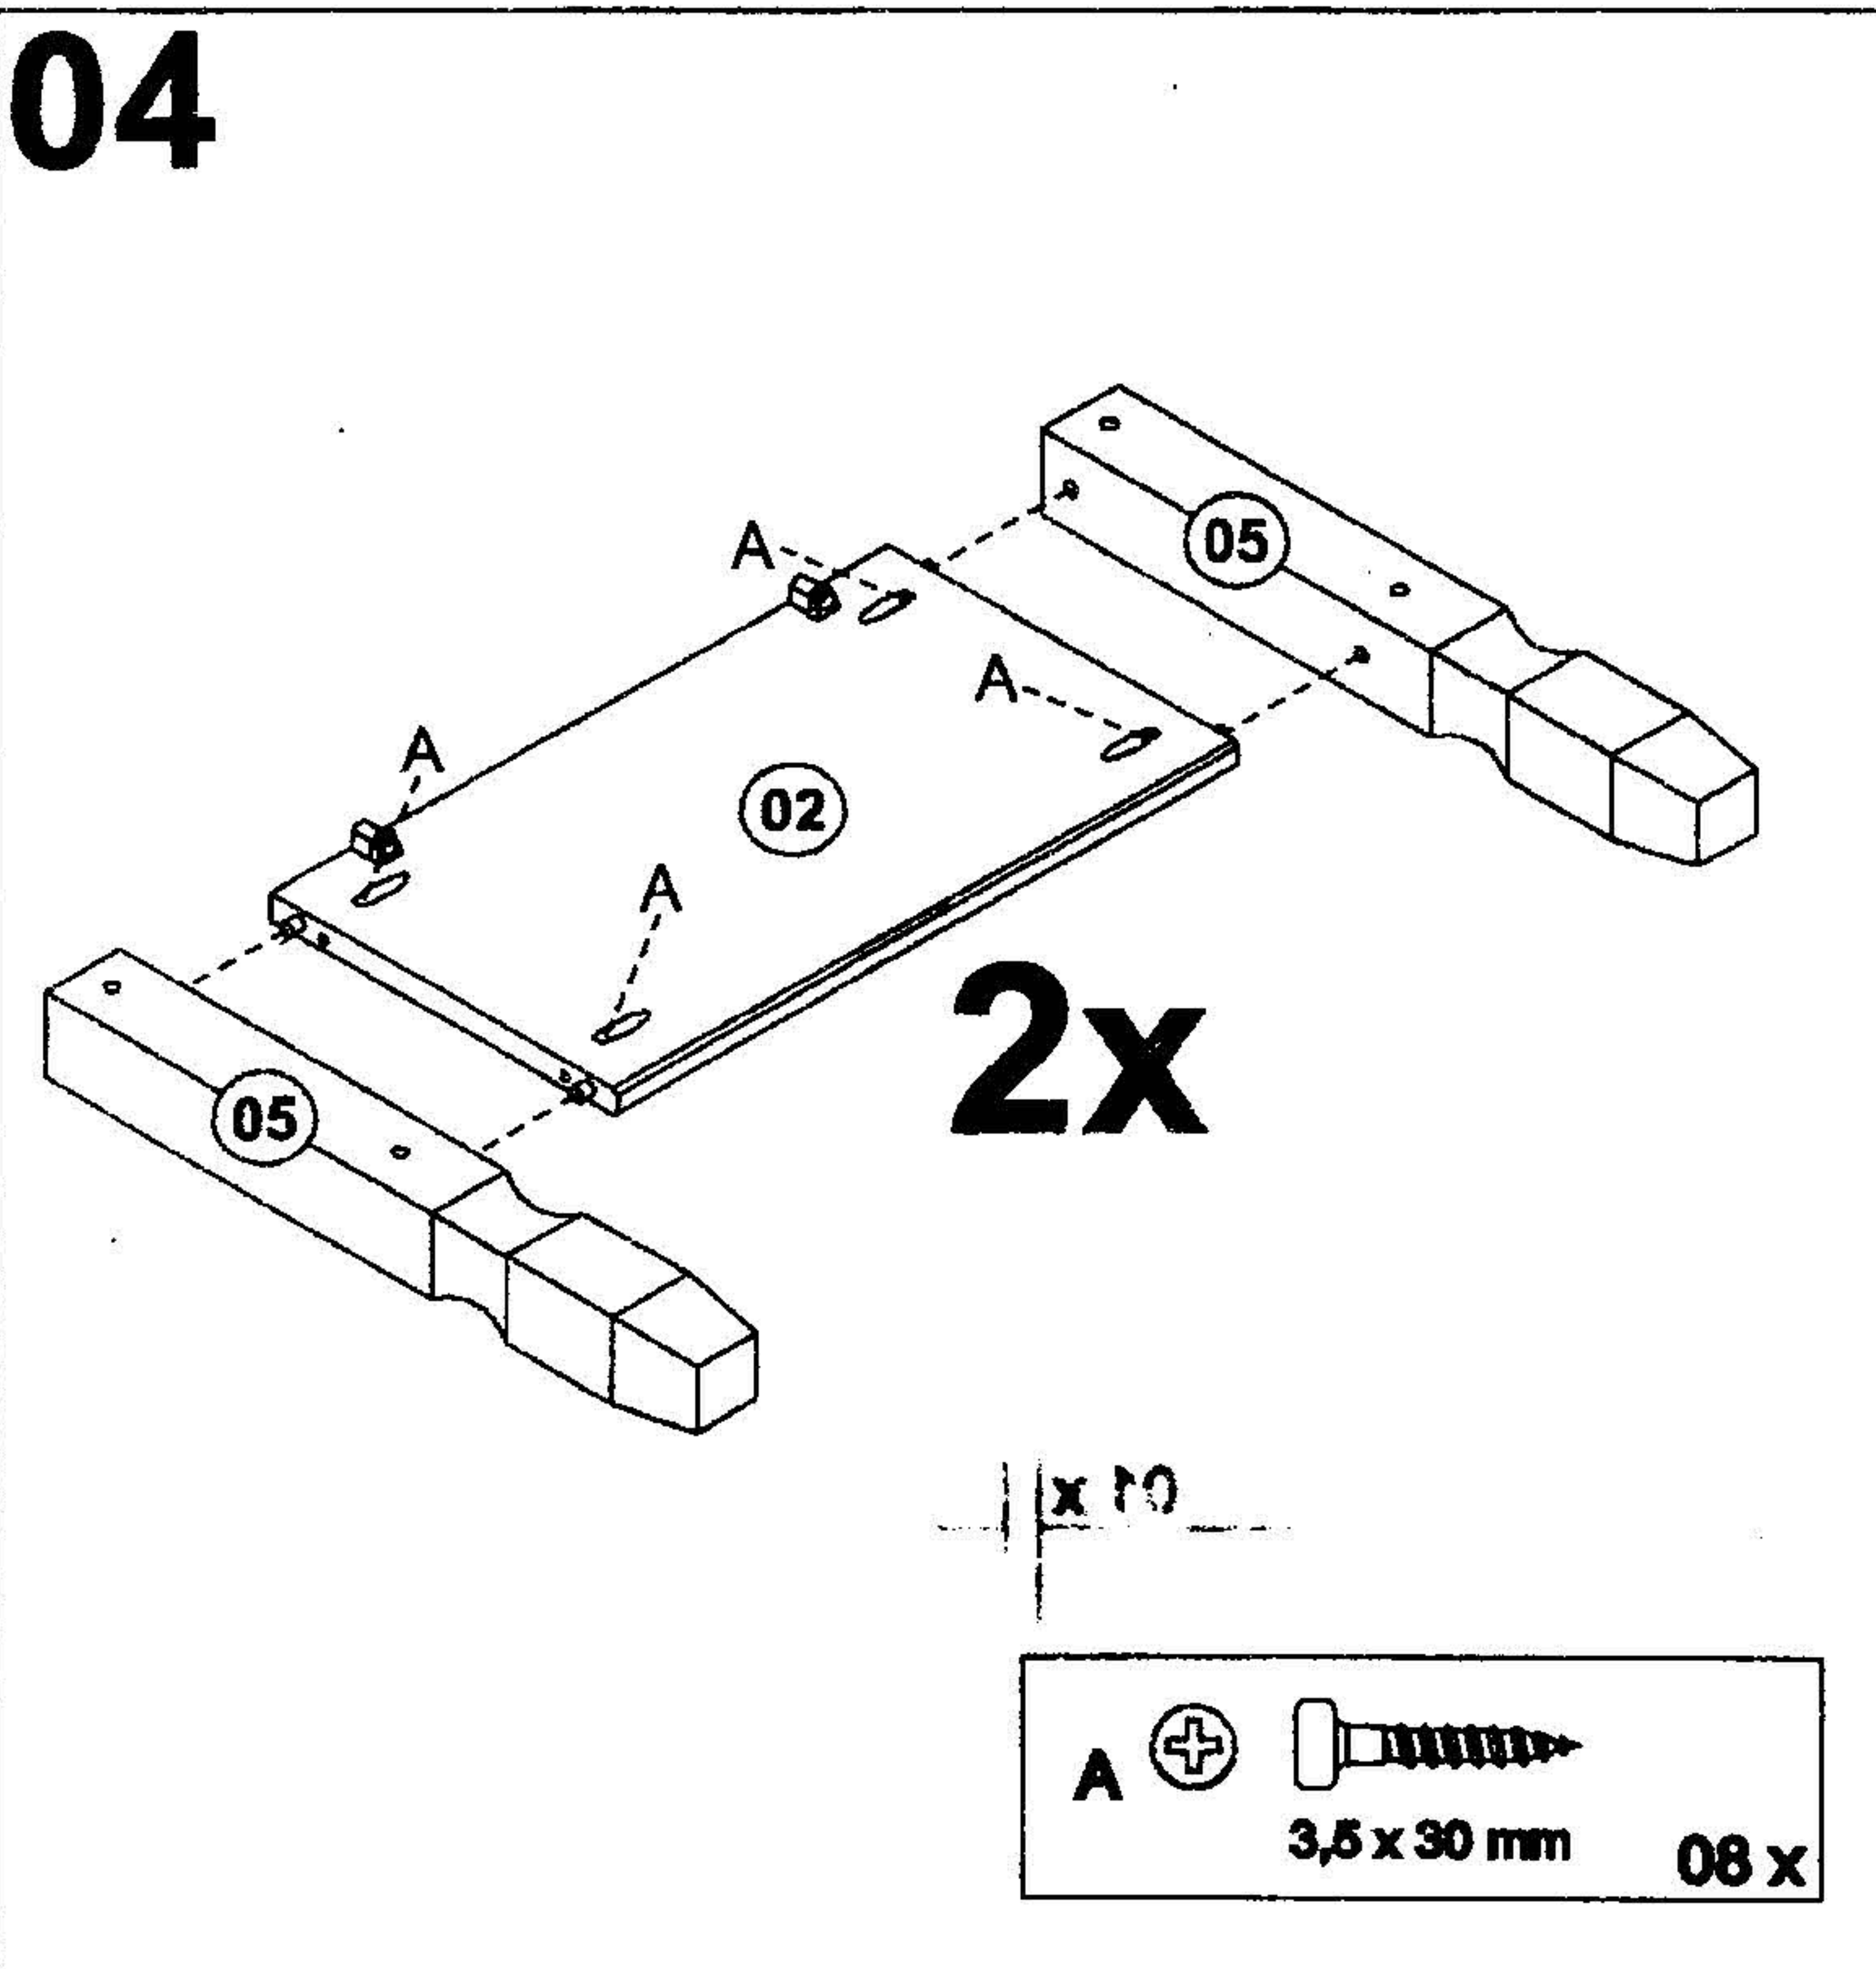

CORONA GREY WAX COFFEE TABLE #2TONE22

- Please check that all fittings are correct before assembling the item.
- Replacement parts can be supplied for any damages to the item.
- Please keep all packaging until the item is assembled as we will require information from this if replacement parts are required.
- If you have any questions regarding the assembly of your item please call 01709 836856 or email admin@mercercersfurniture.co.uk

Width = 95cm
 Depth = 50cm
 Height = 44,5cm

06

07

08