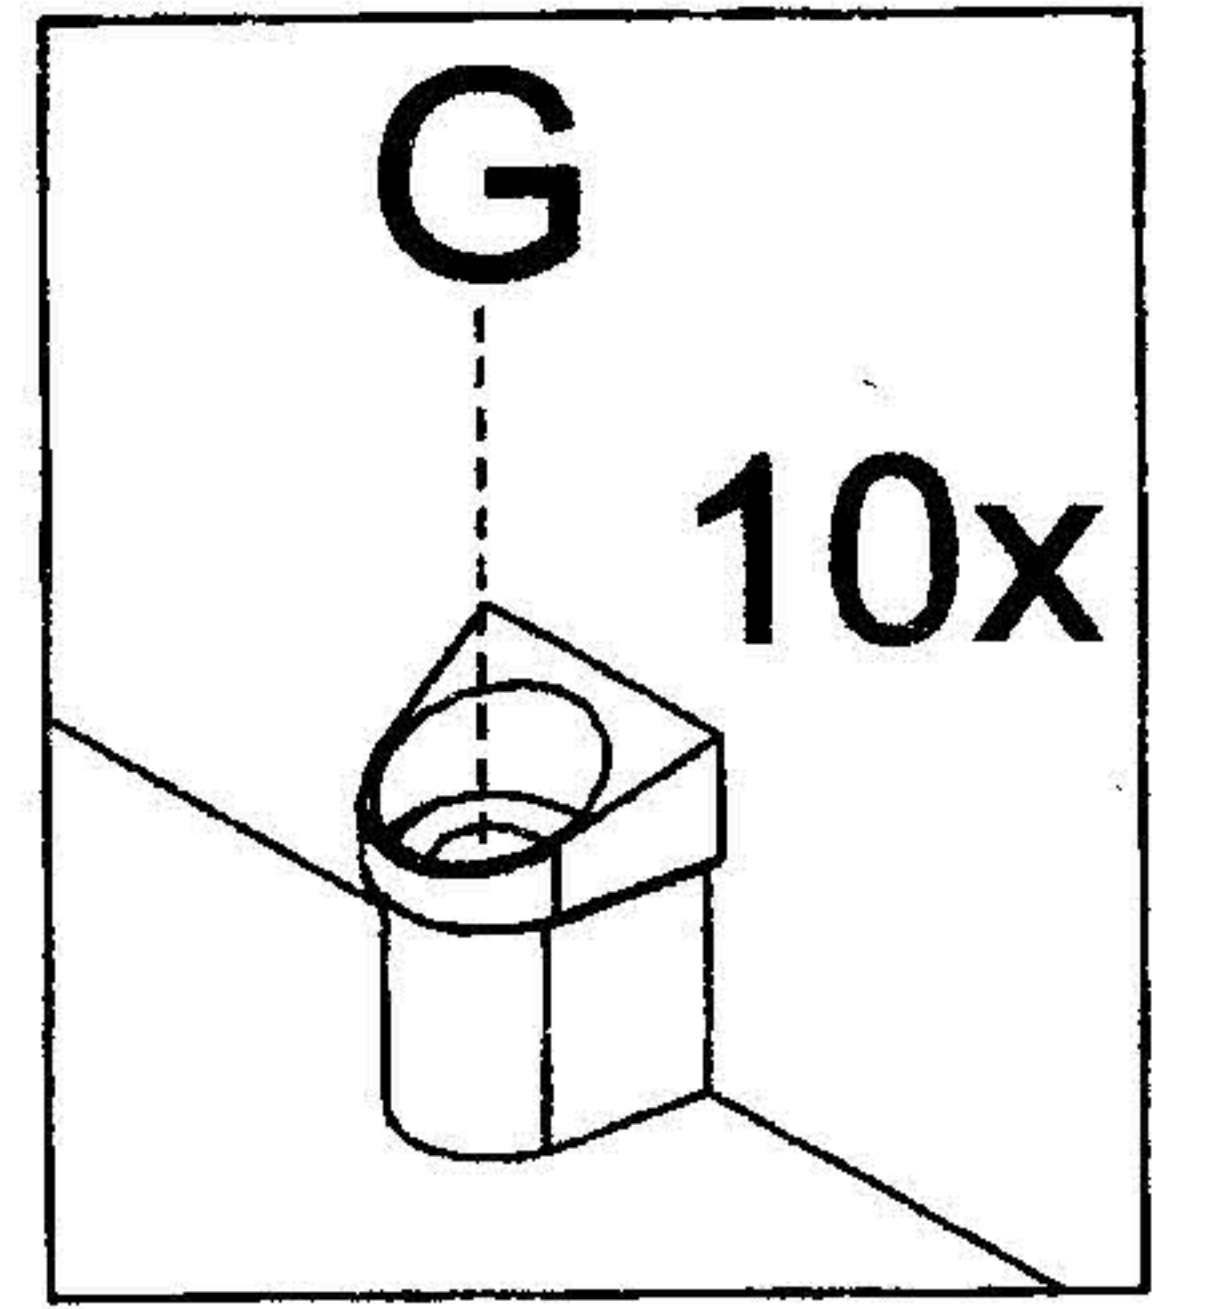

CORONA GREY WAX COFFEE TABLE #2TONE22

- Please check that all fittings are correct before assembling the item.
- Replacement parts can be supplied for any damages to the item.
- Please keep all packaging until the item is assembled as we will require information from this if replacement parts are required.
- If you have any questions regarding the assembly of your item please call 01709 836856 or email admin@mercercersfurniture.co.uk

Width = 95cm
 Depth = 50cm
 Height = 44,5cm

06

07

08