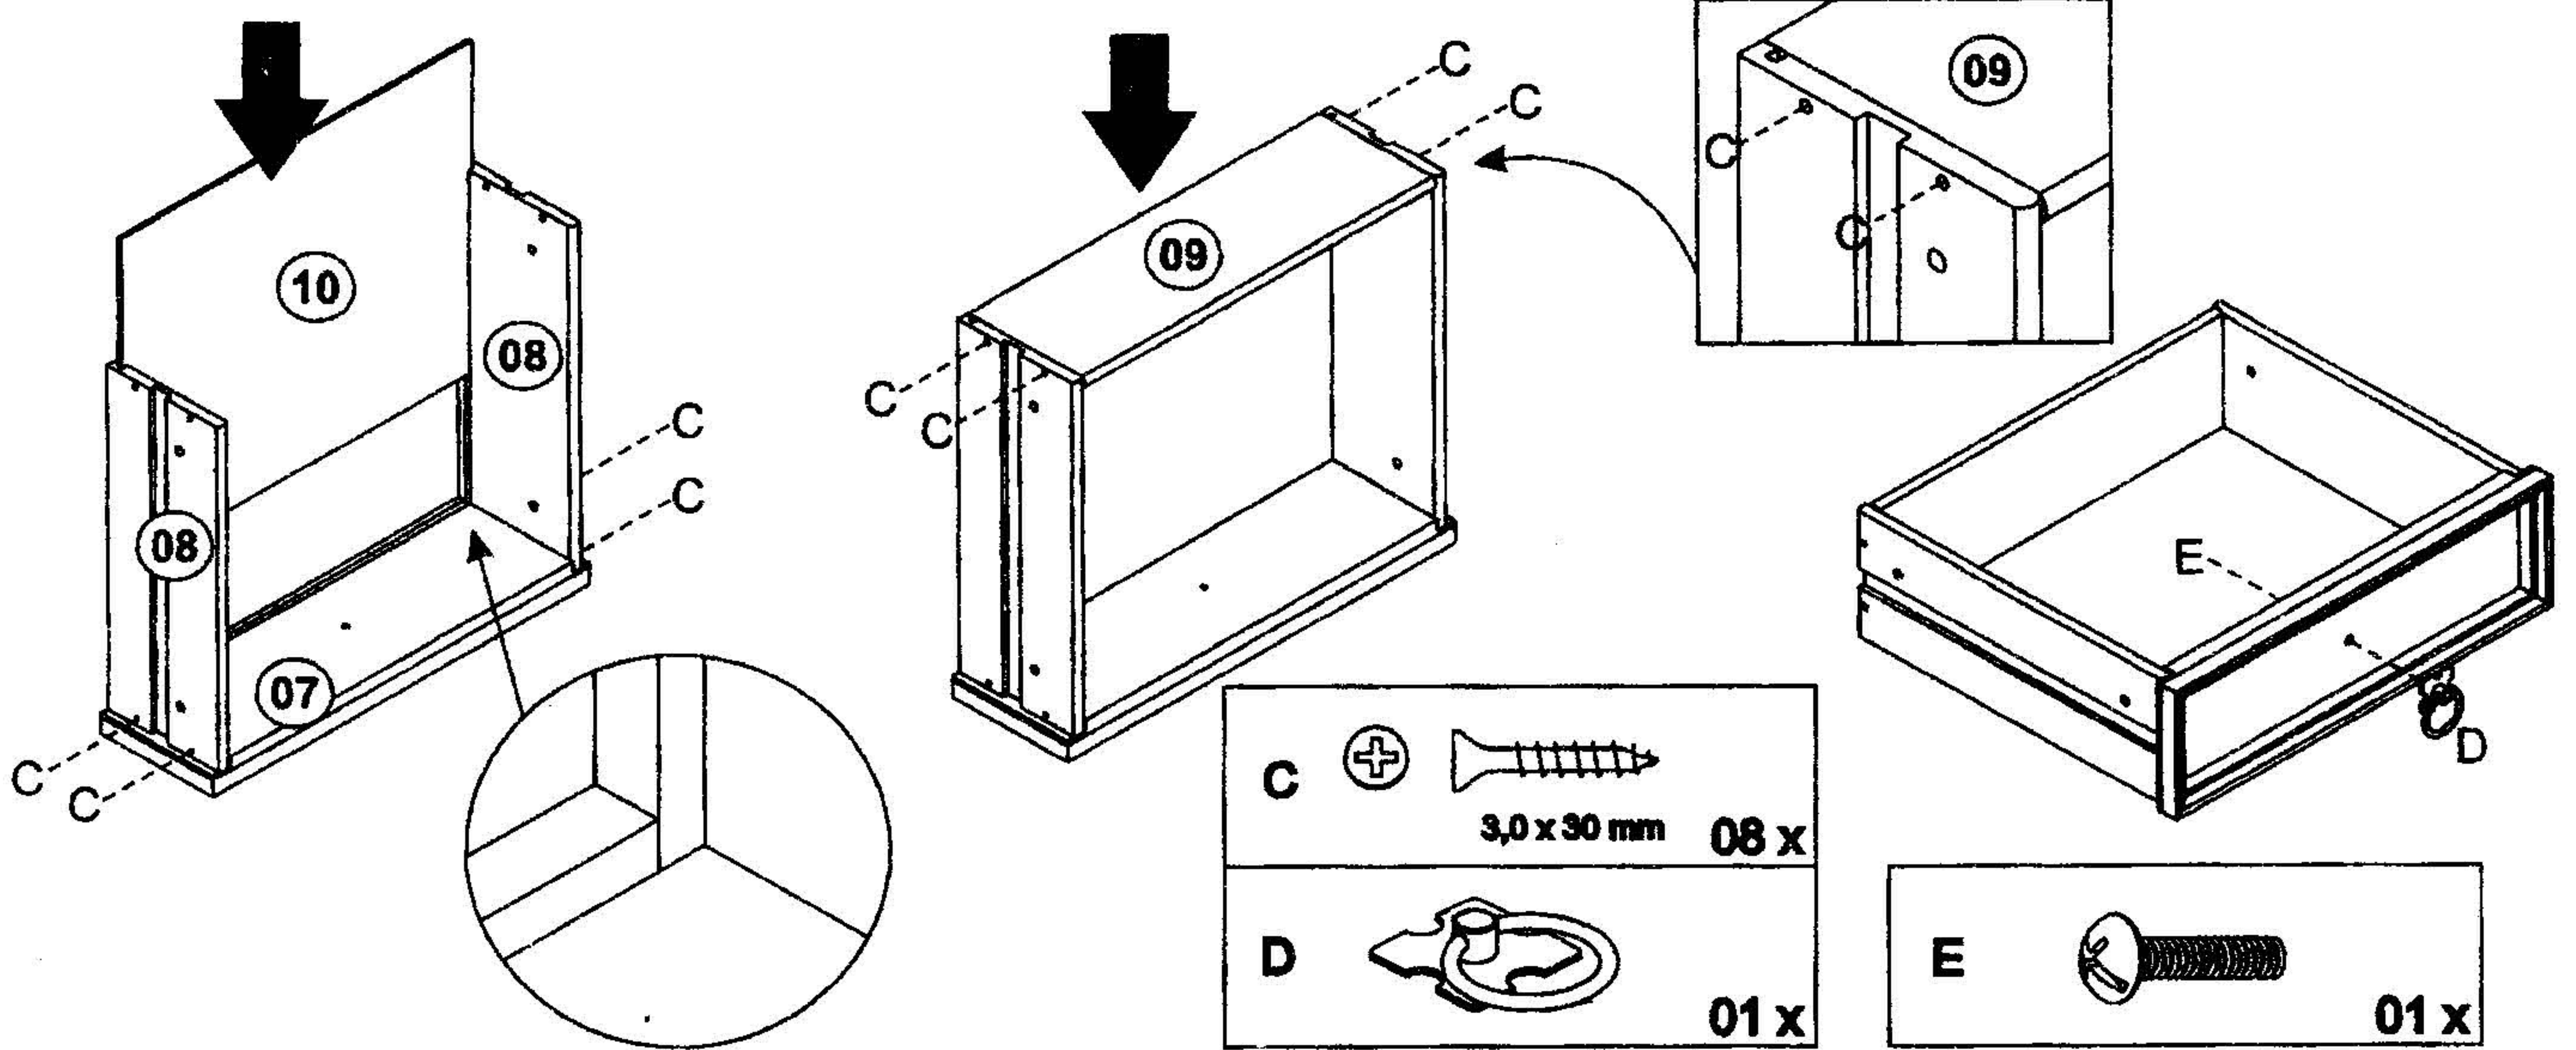

CORONA GREY WAX COFFEE TABLE #2TONE22

- Please check that all fittings are correct before assembling the item.
- Replacement parts can be supplied for any damages to the item.
- Please keep all packaging until the item is assembled as we will require information from this if replacement parts are required.
- If you have any questions regarding the assembly of your item please call 01709 836856 or email admin@mercercersfurniture.co.uk

Width = 95cm
 Depth = 50cm
 Height = 44,5cm

06

07

08