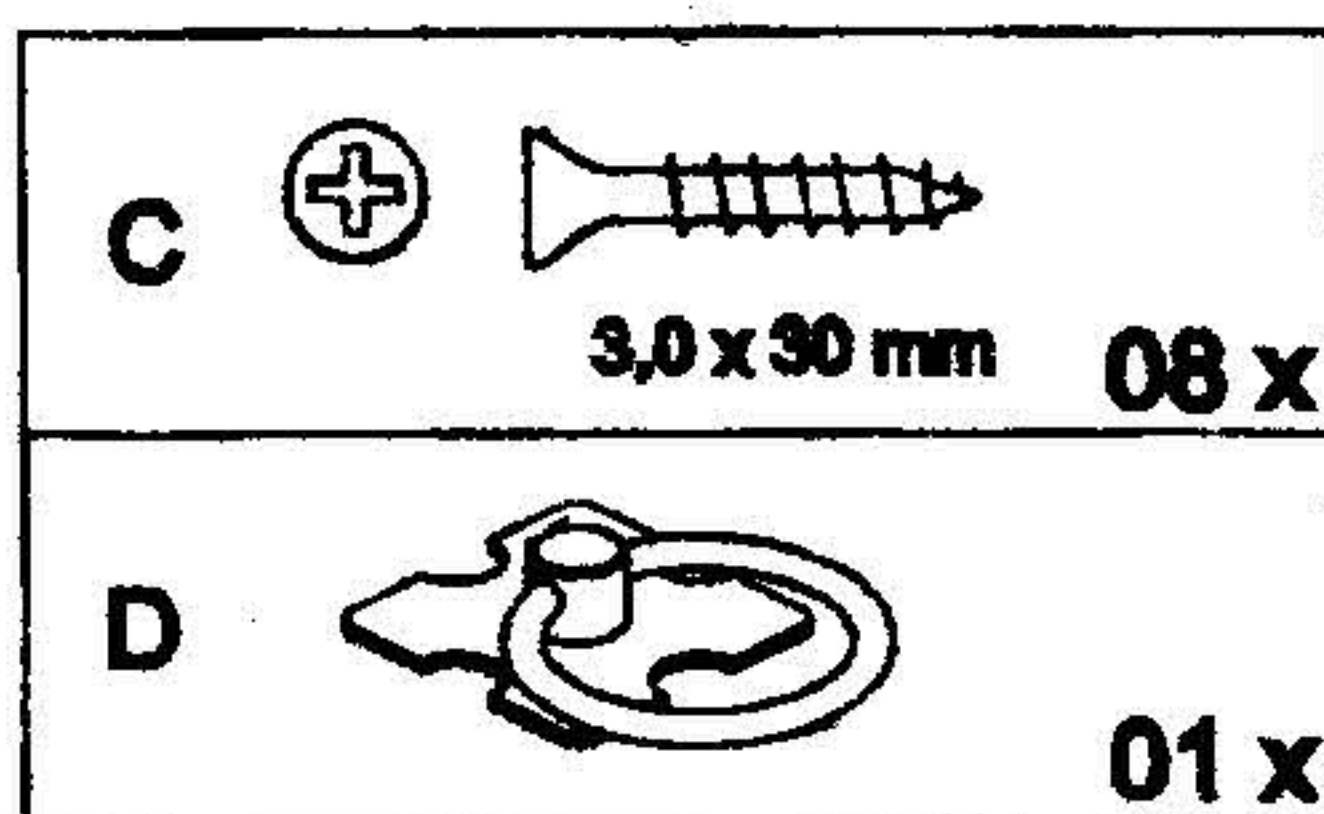

CORONA GREY WAX COFFEE TABLE #2TONE22

- Please check that all fittings are correct before assembling the item.
- Replacement parts can be supplied for any damages to the item.
- Please keep all packaging until the item is assembled as we will require information from this if replacement parts are required.
- If you have any questions regarding the assembly of your item please call 01709 836856 or email admin@mercercersfurniture.co.uk

Width = 95cm
 Depth = 50cm
 Height = 44,5cm

06

07

08