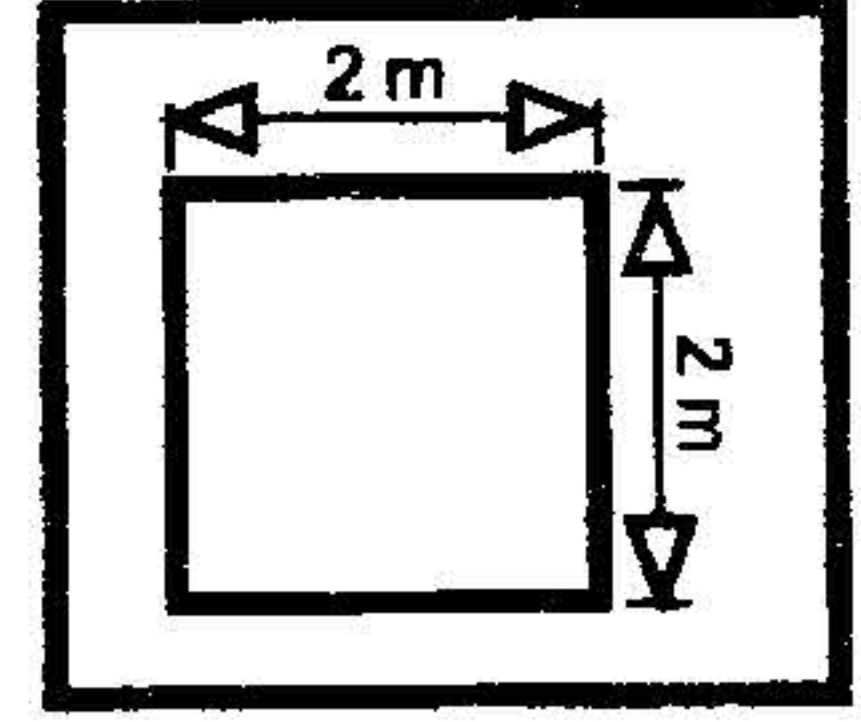

CORONA GREY WAX COFFEE TABLE #2TONE22

- Please check that all fittings are correct before assembling the item.
- Replacement parts can be supplied for any damages to the item.
- Please keep all packaging until the item is assembled as we will require information from this if replacement parts are required.
- If you have any questions regarding the assembly of your item please call 01709 836856 or email admin@mercercersfurniture.co.uk

Width = 95cm
 Depth = 50cm
 Height = 44,5cm

06

07

08