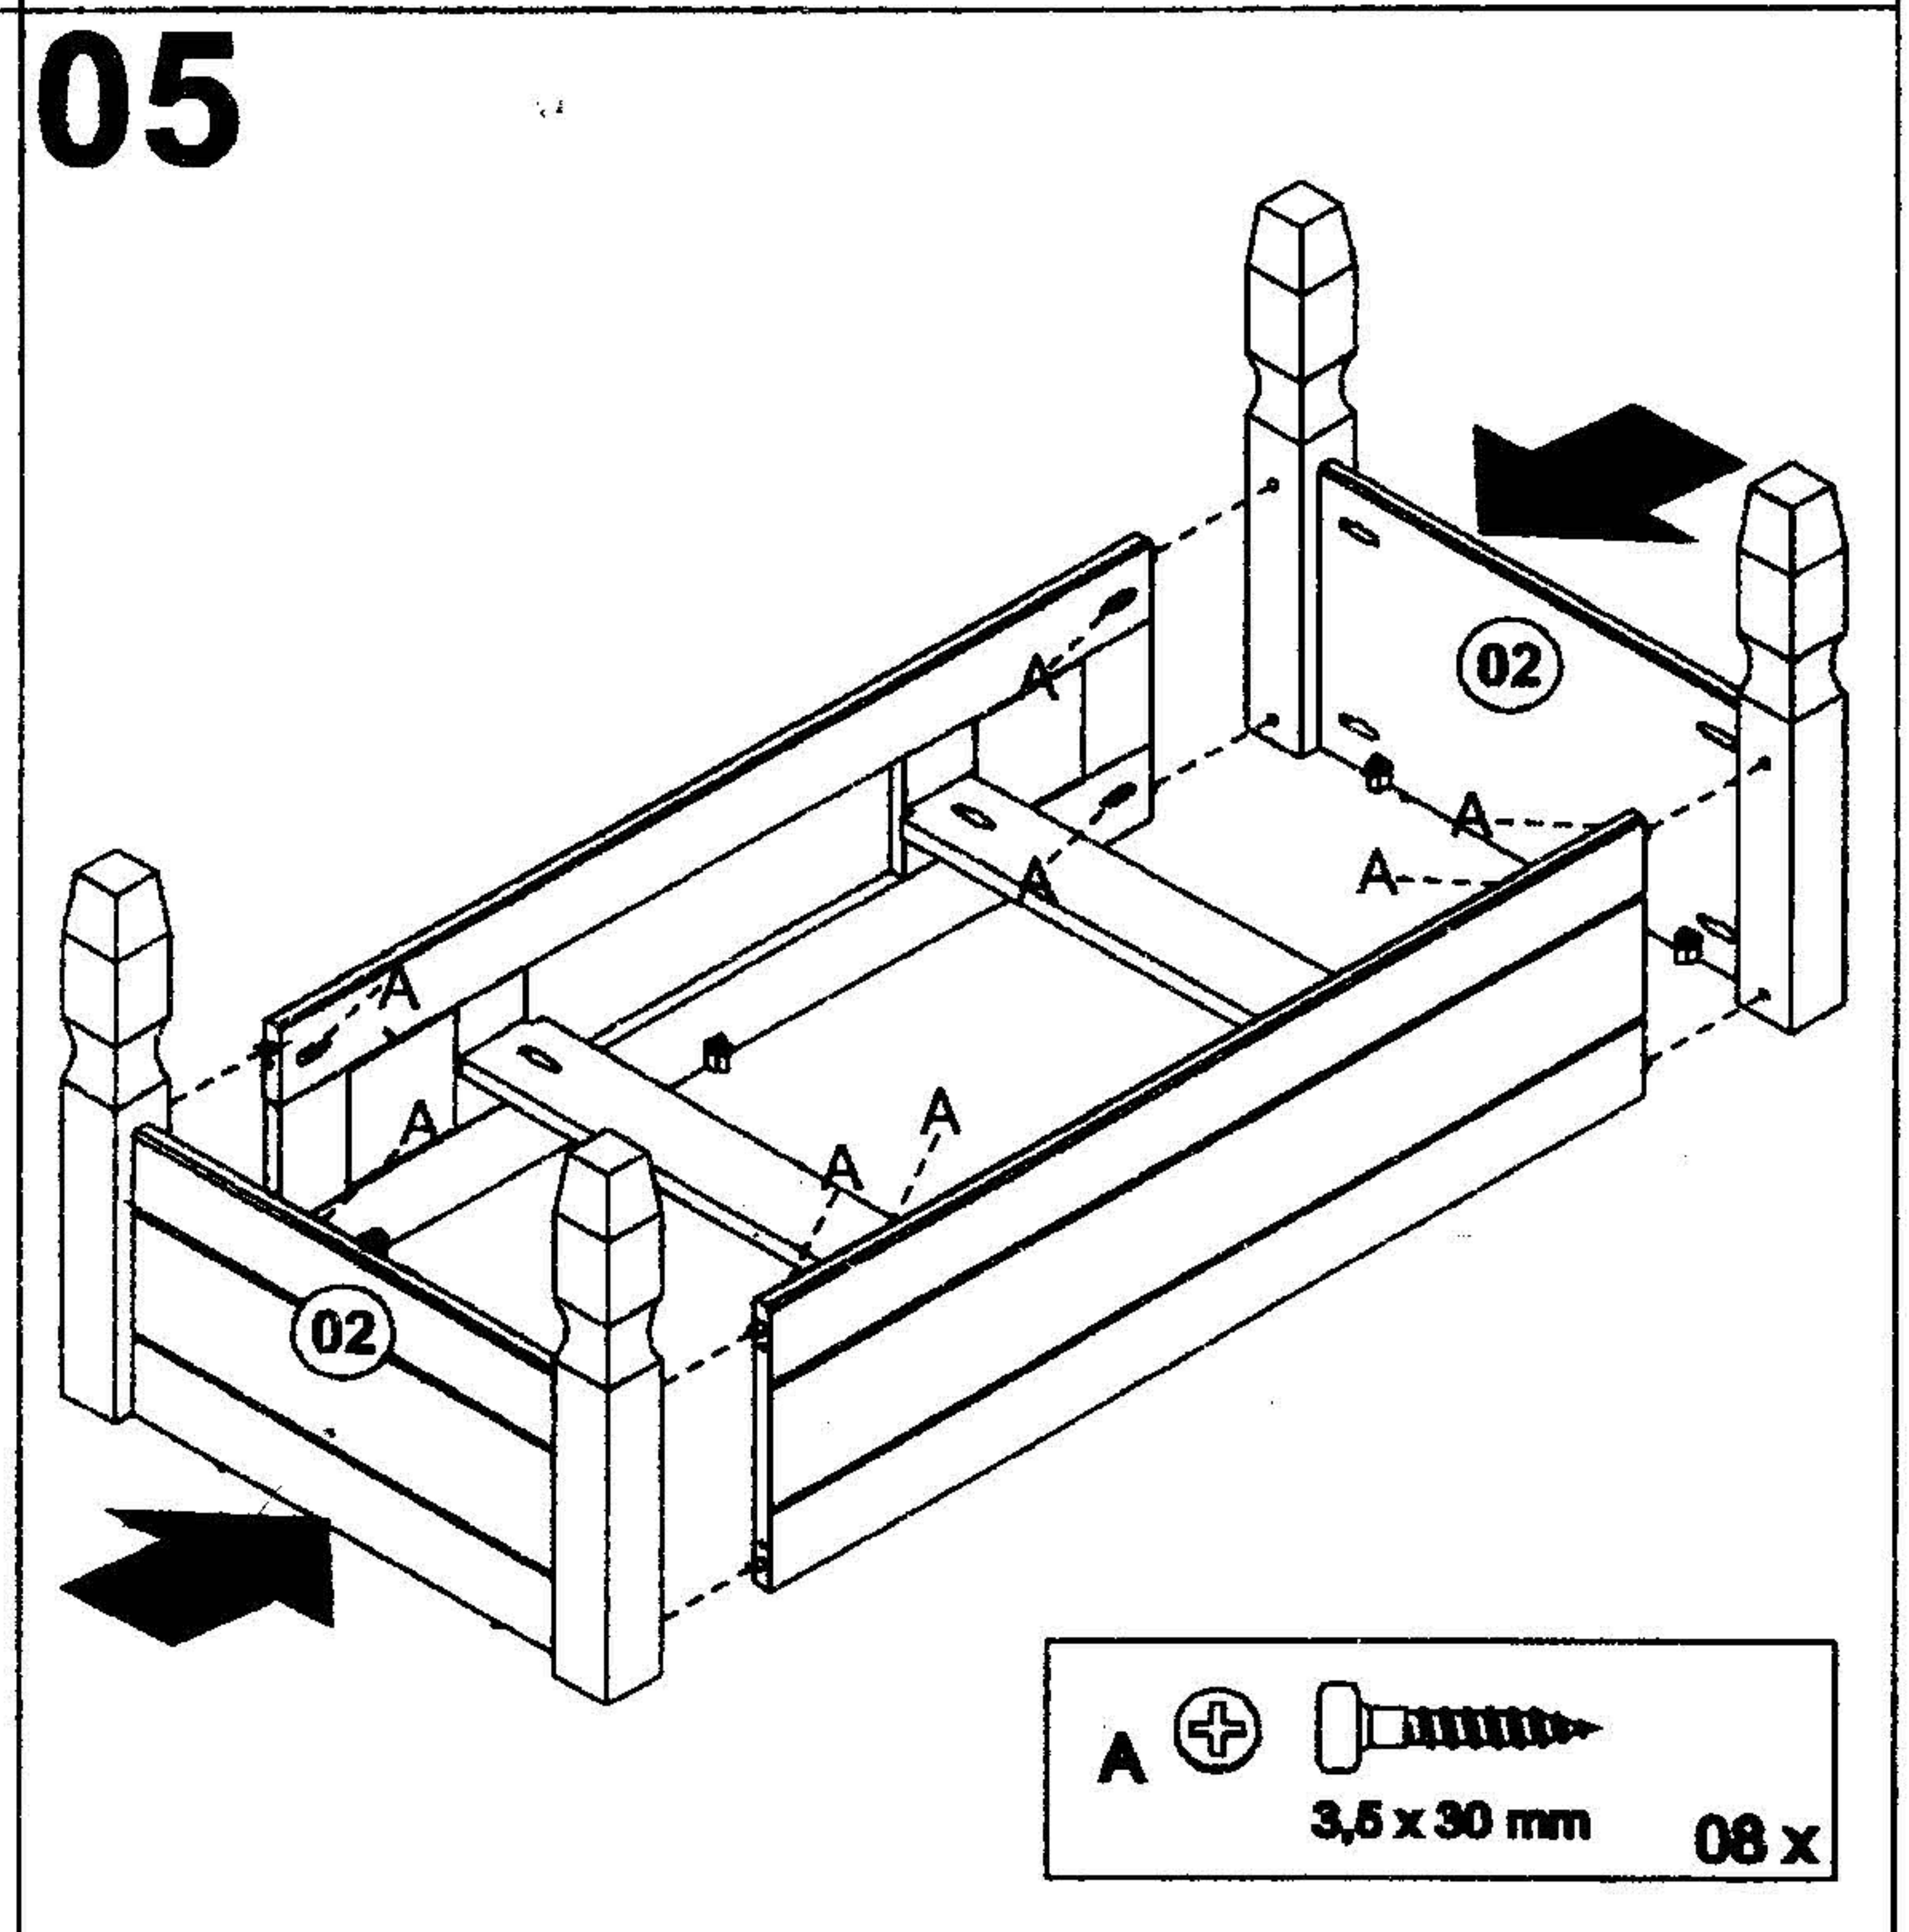

CORONA GREY WAX COFFEE TABLE #2TONE22

- Please check that all fittings are correct before assembling the item.
- Replacement parts can be supplied for any damages to the item.
- Please keep all packaging until the item is assembled as we will require information from this if replacement parts are required.
- If you have any questions regarding the assembly of your item please call 01709 836856 or email admin@mercercersfurniture.co.uk

Width = 95cm
 Depth = 50cm
 Height = 44,5cm

06

07

08