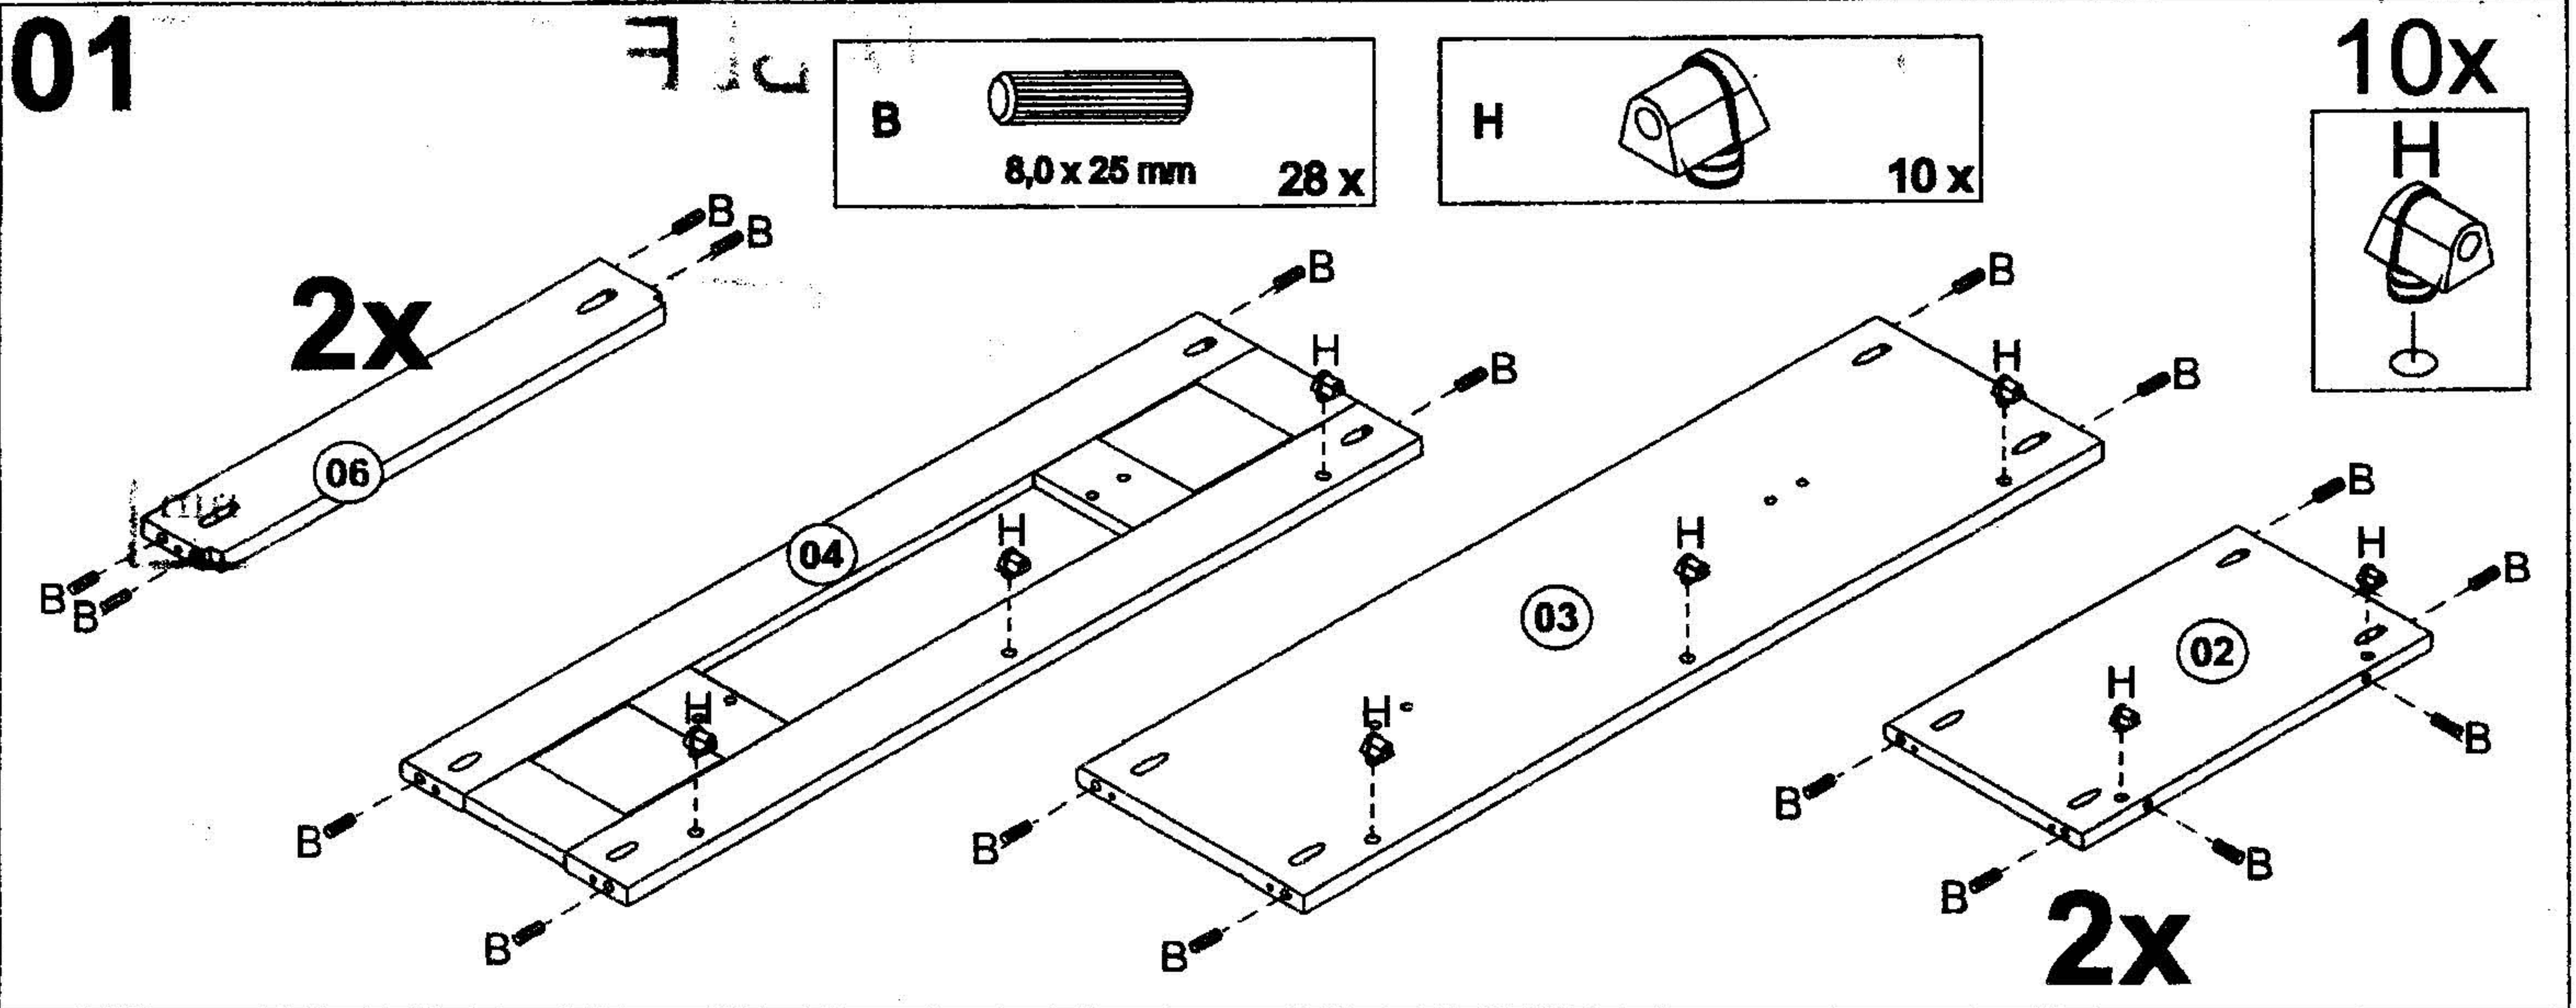

CORONA GREY WAX COFFEE TABLE #2TONE22

- Please check that all fittings are correct before assembling the item.
- Replacement parts can be supplied for any damages to the item.
- Please keep all packaging until the item is assembled as we will require information from this if replacement parts are required.
- If you have any questions regarding the assembly of your item please call 01709 836856 or email admin@mercercersfurniture.co.uk

Width = 95cm
 Depth = 50cm
 Height = 44,5cm

06

07

08