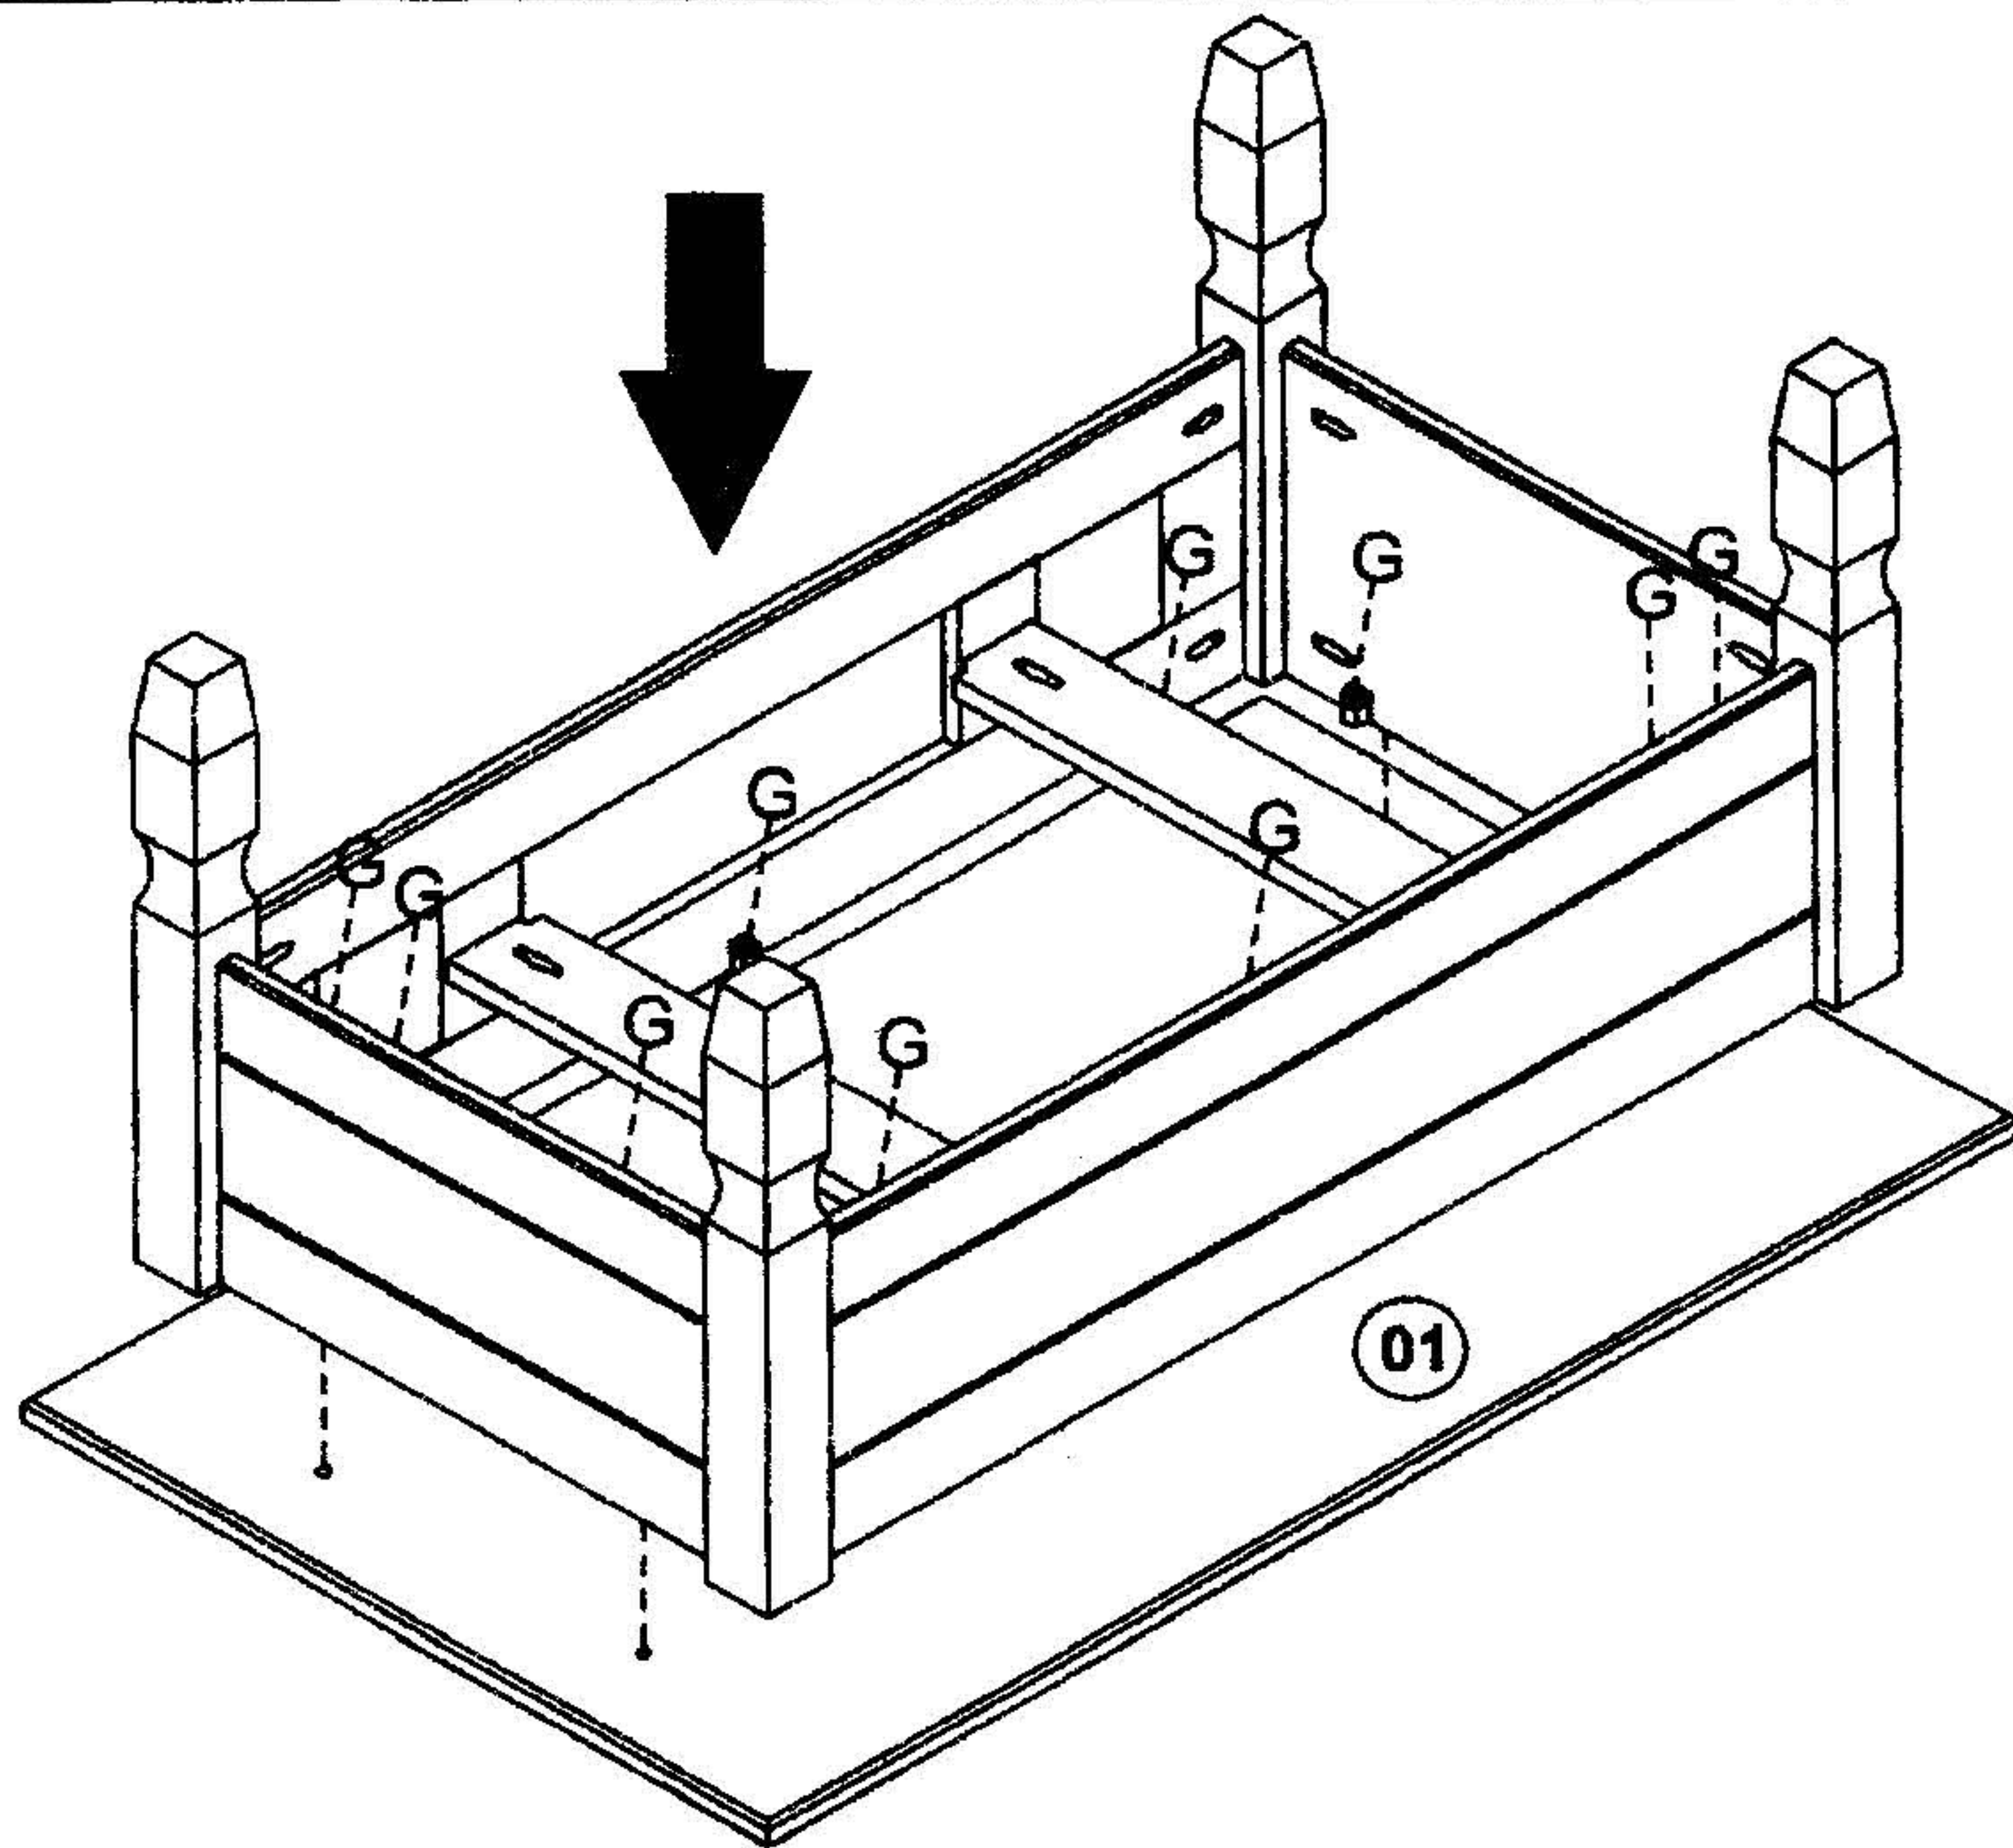

CORONA GREY WAX COFFEE TABLE #2TONE22

- Please check that all fittings are correct before assembling the item.
- Replacement parts can be supplied for any damages to the item.
- Please keep all packaging until the item is assembled as we will require information from this if replacement parts are required.
- If you have any questions regarding the assembly of your item please call 01709 836856 or email admin@mercercersfurniture.co.uk

Width = 95cm
 Depth = 50cm
 Height = 44,5cm

06

07

08