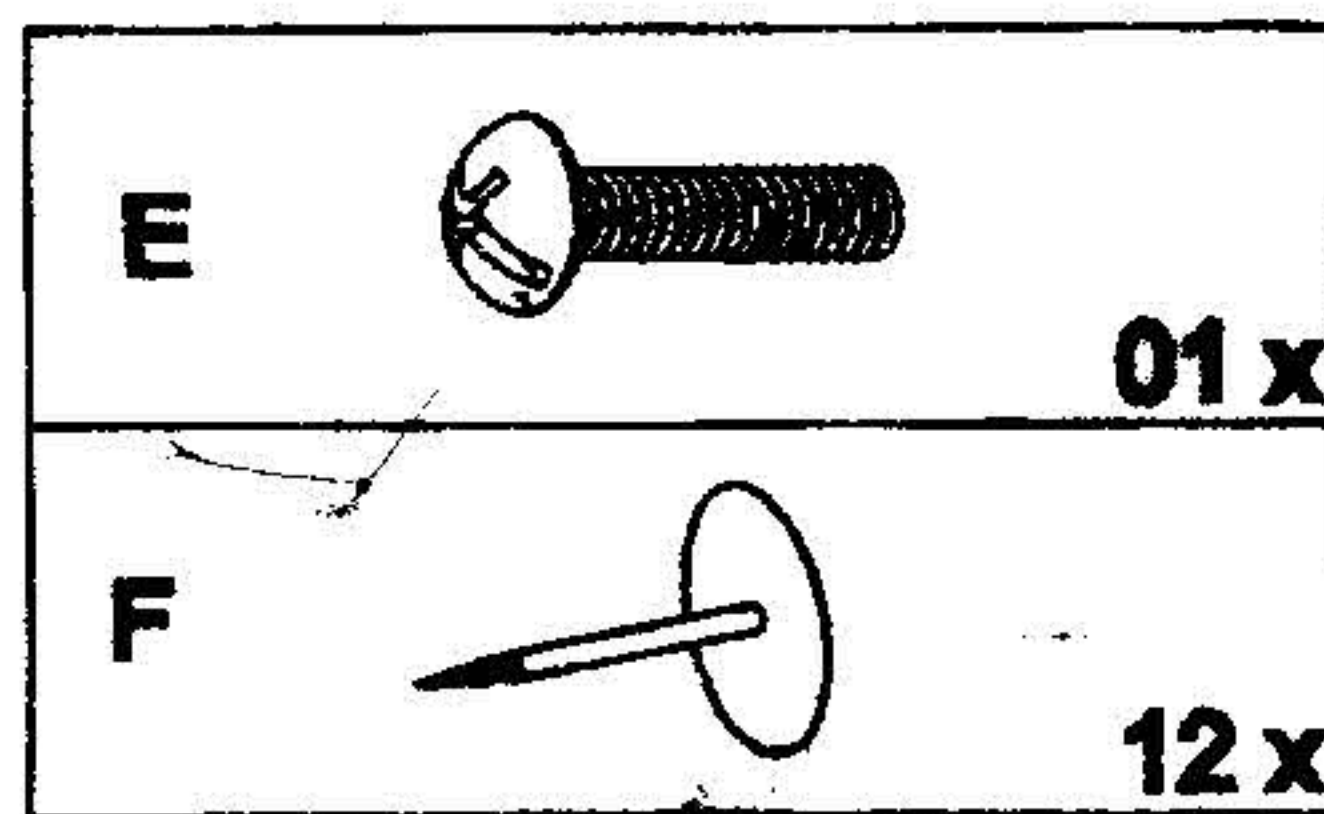

CORONA GREY WAX COFFEE TABLE #2TONE22

- Please check that all fittings are correct before assembling the item.
- Replacement parts can be supplied for any damages to the item.
- Please keep all packaging until the item is assembled as we will require information from this if replacement parts are required.
- If you have any questions regarding the assembly of your item please call 01709 836856 or email admin@mercercersfurniture.co.uk

Width = 95cm
 Depth = 50cm
 Height = 44,5cm

06

07

08