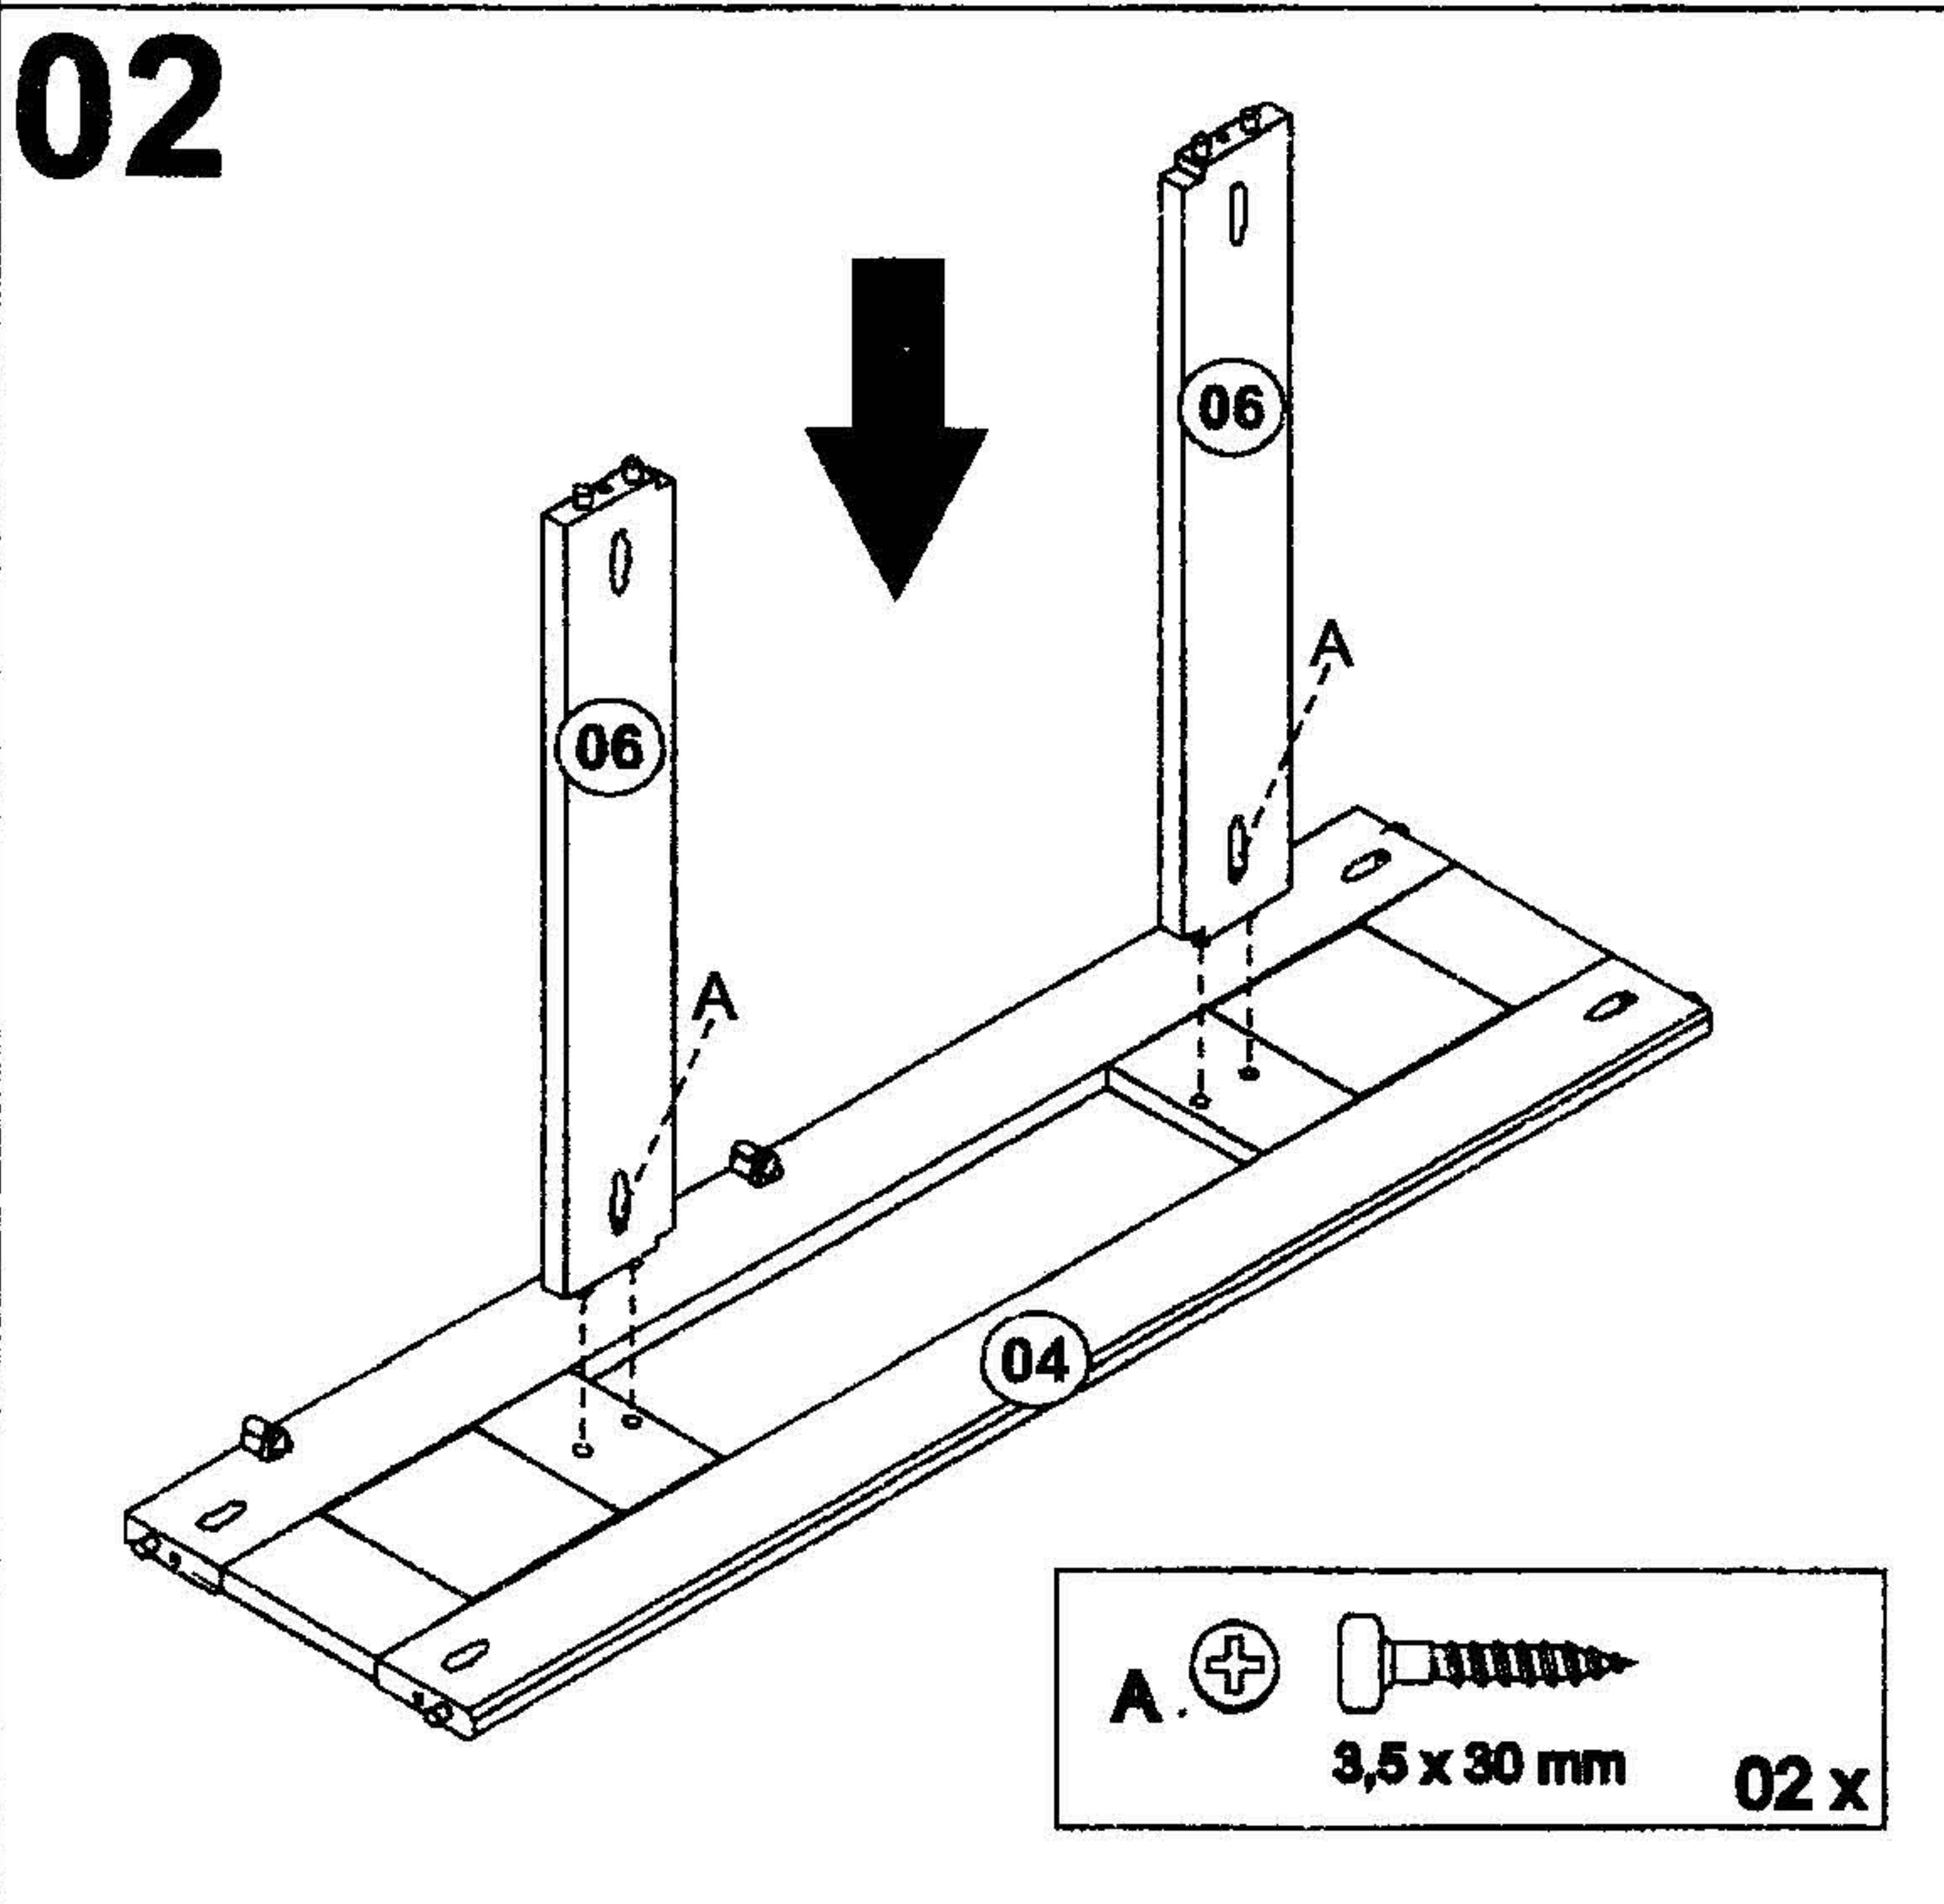

CORONA GREY WAX COFFEE TABLE #2TONE22

- Please check that all fittings are correct before assembling the item.
- Replacement parts can be supplied for any damages to the item.
- Please keep all packaging until the item is assembled as we will require information from this if replacement parts are required.
- If you have any questions regarding the assembly of your item please call 01709 836856 or email admin@mercercersfurniture.co.uk

Width = 95cm
 Depth = 50cm
 Height = 44,5cm

06

07

08