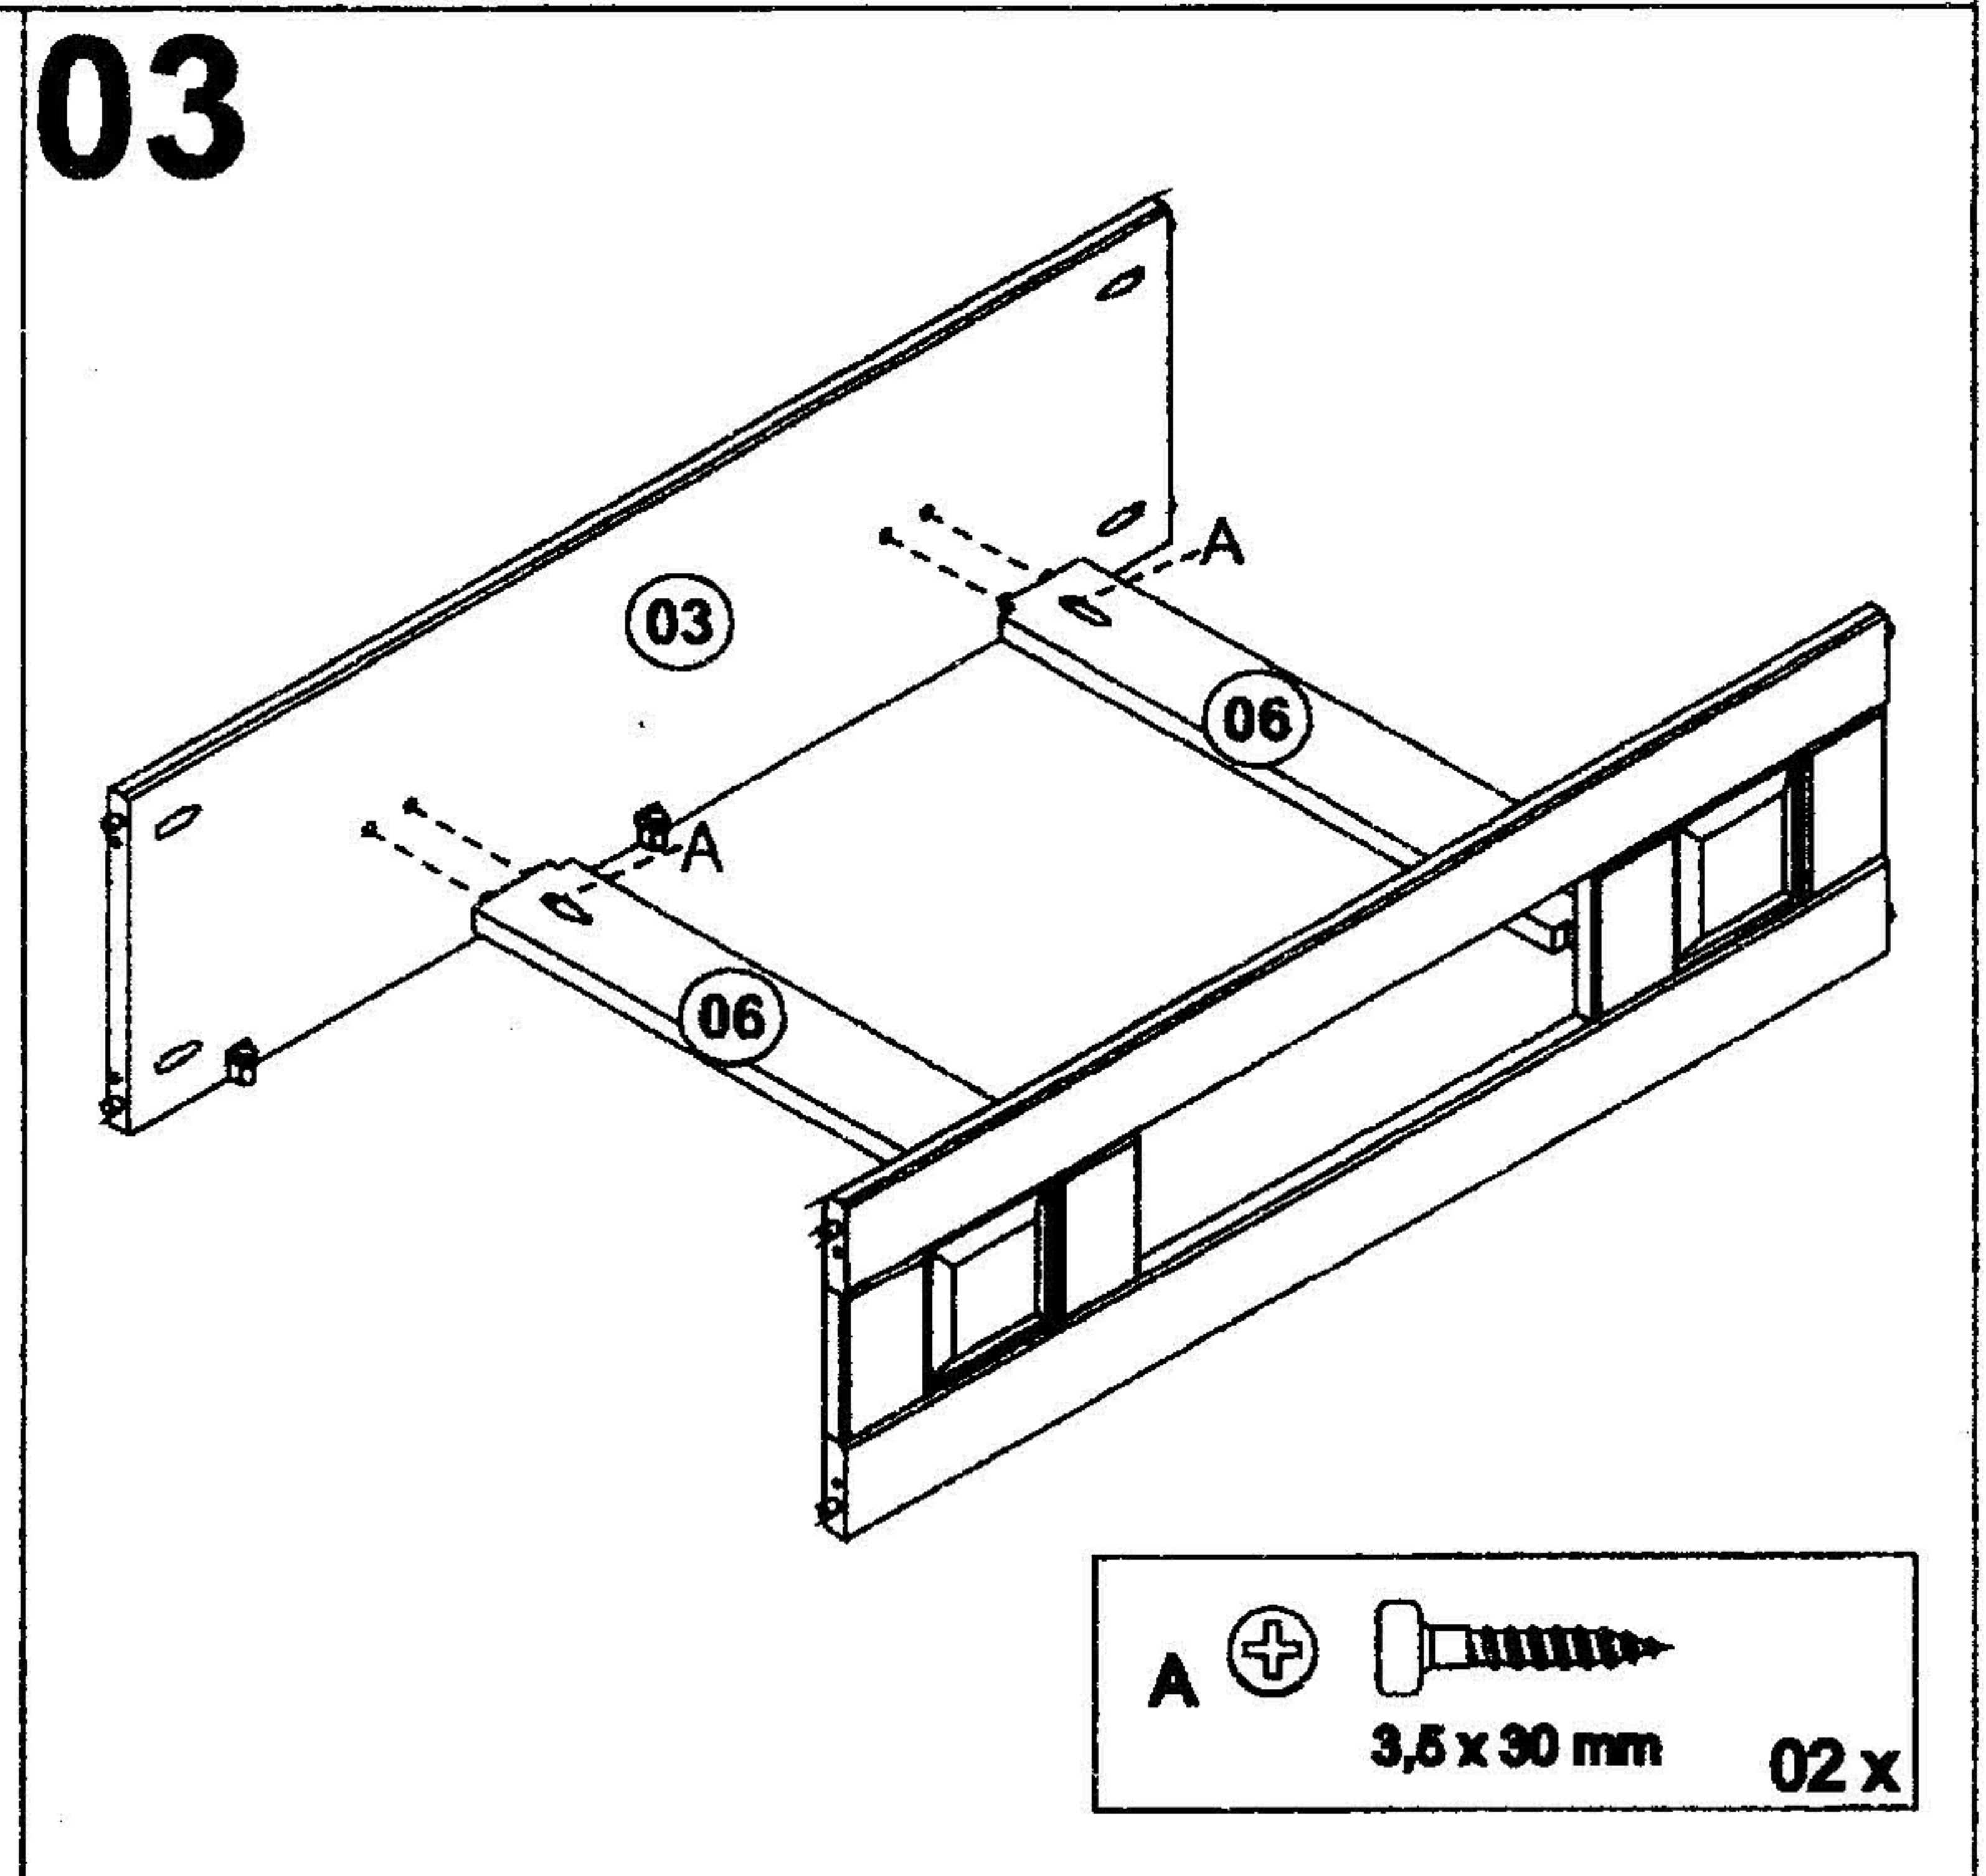

CORONA GREY WAX COFFEE TABLE #2TONE22

- Please check that all fittings are correct before assembling the item.
- Replacement parts can be supplied for any damages to the item.
- Please keep all packaging until the item is assembled as we will require information from this if replacement parts are required.
- If you have any questions regarding the assembly of your item please call 01709 836856 or email admin@mercercersfurniture.co.uk

Width = 95cm
 Depth = 50cm
 Height = 44,5cm

06

07

08