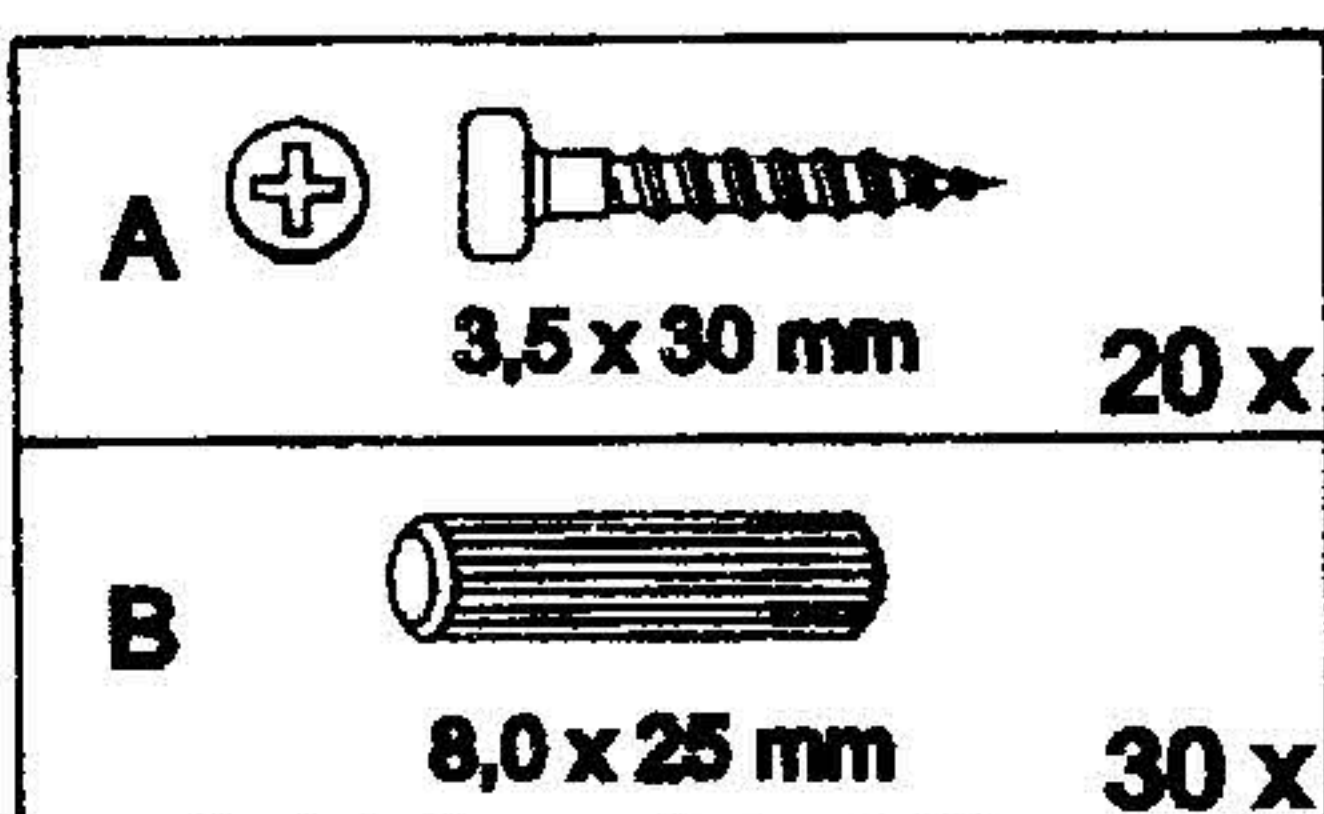

CORONA GREY WAX COFFEE TABLE #2TONE22

- Please check that all fittings are correct before assembling the item.
- Replacement parts can be supplied for any damages to the item.
- Please keep all packaging until the item is assembled as we will require information from this if replacement parts are required.
- If you have any questions regarding the assembly of your item please call 01709 836856 or email admin@mercercersfurniture.co.uk

Width = 95cm
 Depth = 50cm
 Height = 44,5cm

06

07

08