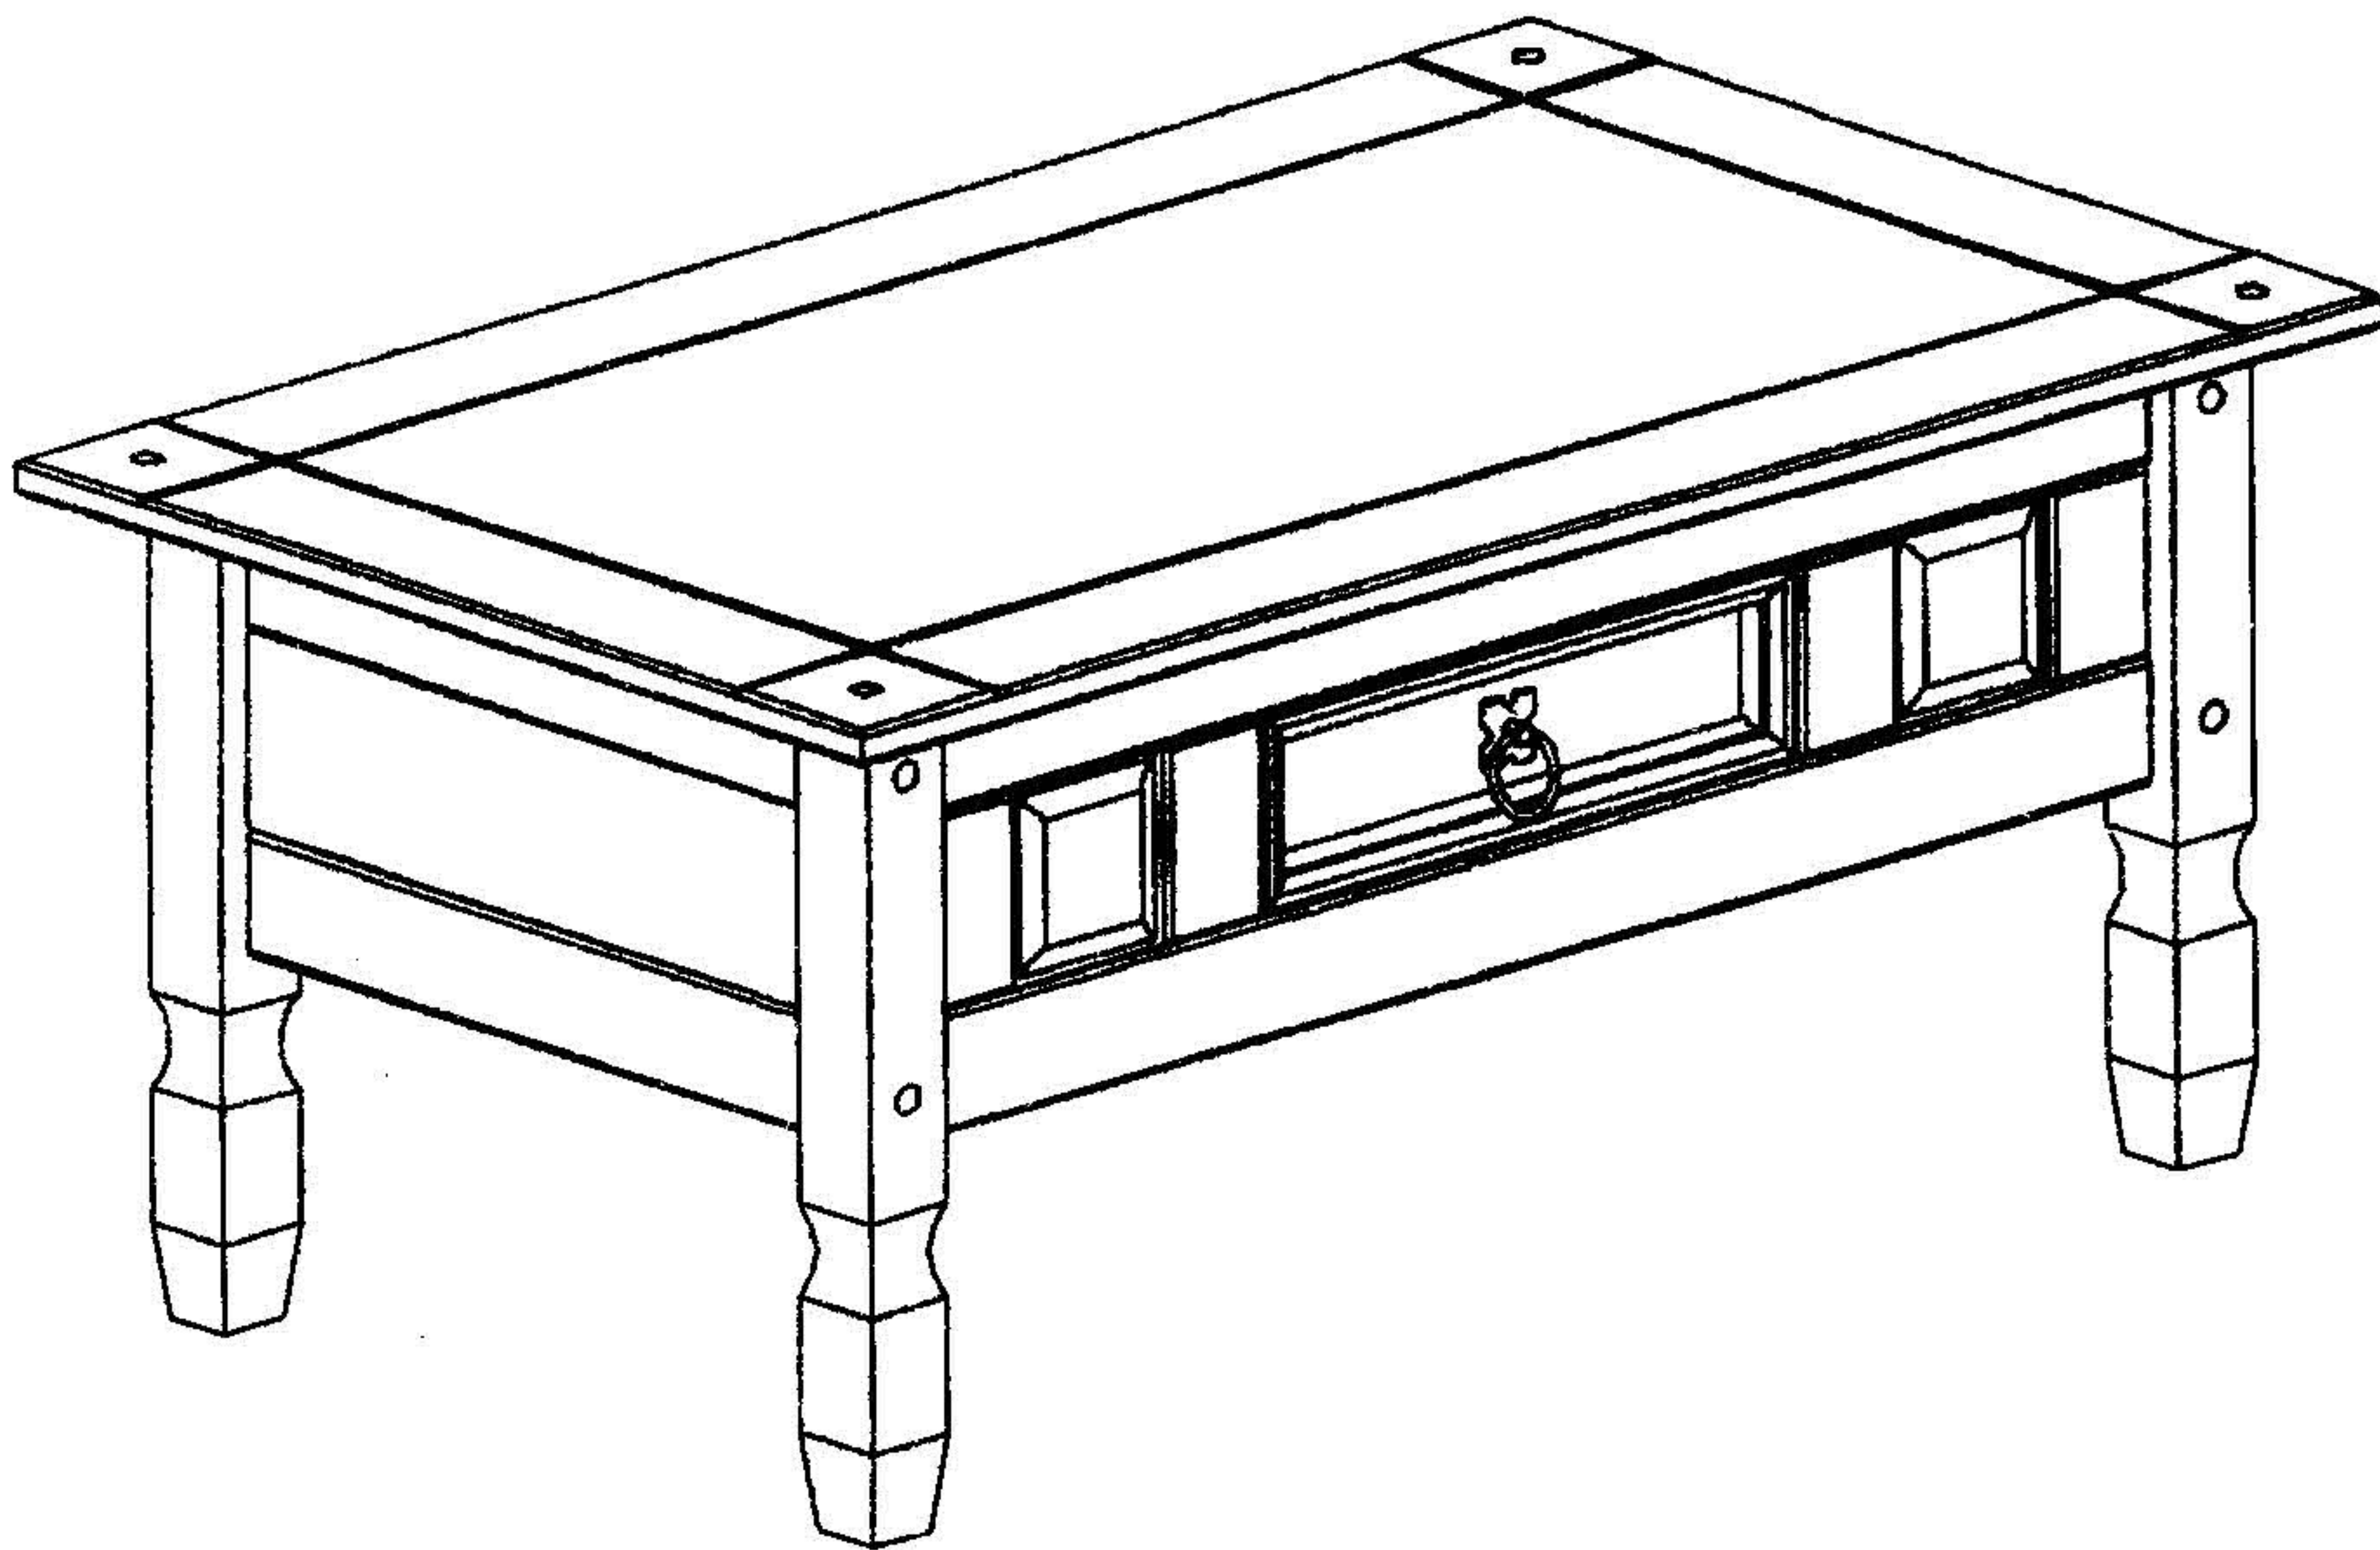

CORONA GREY WAX COFFEE TABLE #2TONE22

- Please check that all fittings are correct before assembling the item.
- Replacement parts can be supplied for any damages to the item.
- Please keep all packaging until the item is assembled as we will require information from this if replacement parts are required.
- If you have any questions regarding the assembly of your item please call 01709 836856 or email admin@mercercersfurniture.co.uk

Width = 95cm
 Depth = 50cm
 Height = 44,5cm

06

07

08