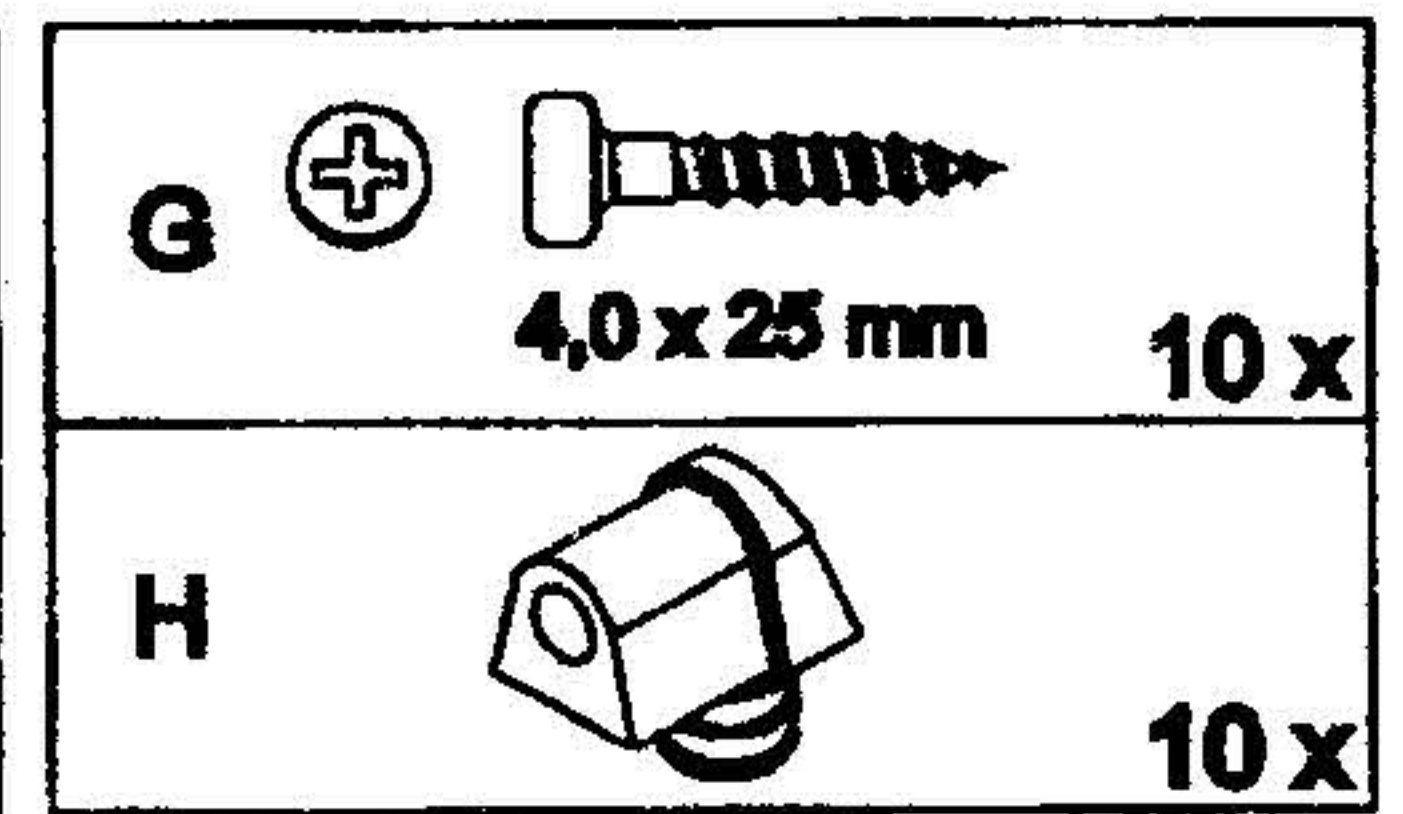

CORONA GREY WAX COFFEE TABLE #2TONE22

- Please check that all fittings are correct before assembling the item.
- Replacement parts can be supplied for any damages to the item.
- Please keep all packaging until the item is assembled as we will require information from this if replacement parts are required.
- If you have any questions regarding the assembly of your item please call 01709 836856 or email admin@mercercersfurniture.co.uk

Width = 95cm
 Depth = 50cm
 Height = 44,5cm

06

07

08