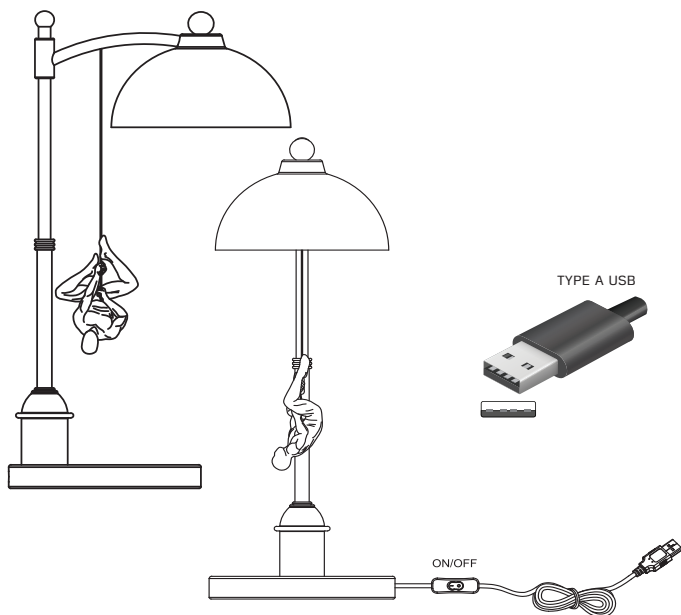

Check the voltage indicated on the rating plate.

This desk lamp is designed to be powered by USB.

Suitable for indoor use only.

Place the appliance on a flat surface and make sure it is not in direct sunlight.

This desk lamp is not intended for use by persons (including children) with reduced physical, sensory or mental capacities, or by those with lack of experience and / or knowledge, unless they are being supervised by a person responsible for their safety, or unless they have been given instructions by this person concerning use of the appliance. Children must never be allowed to play with the desk lamp.

DO NOT try to repair this desk lamp or power cord yourself, it must either be returned to the manufacturer or repaired by a qualified individual. Unsatisfactory repairs can lead to considerable danger for the user!

DO NOT use any optical devices such as a lens to look directly into the light beam.

To disconnect the desk lamp from the wall hold the plug, **DO NOT** pull the cord.

Plug into the USB into a Power Adaptor (not included) output 5VDC 1A.

CAUTION! RISK OF OVERHEATING!

DO NOT coil/bundle the power cord, or it may overheat.

OPERATION

1. Insert the USB Type A end of the cable into a suitable USB Power Supply.
2. Switch ON/OFF.

CAUTION! RISK OF FIRE!

Never place the desk lamp in direct proximity to naked flames or other sources of heat.

DO NOT use flammable sprays near the desk lamp, to avoid risk of ignition.

DO NOT place anything close or on top of the desk lamp, to avoid risk of ignition.

CAUTION! RISK OF ELECTRIC SHOCK!

DO NOT operate the desk lamp if it is damaged in anyway, a damaged desk lamp represents a danger from electric shock! Periodically check the power cord of this desk lamp and **DO NOT** use if damaged in any way.

This power cord and or switch must only be replaced by the manufacturer, after sales or a qualified individual, to avoid any danger of electric shock.

DO NOT immerse the desk lamp, power cord, switch or plug, or get the desk lamp wet in anyway.

DO NOT touch the desk lamp, switch or plug with wet or perspiring hands.

DO NOT drop or insert objects into any opening.

CLEANING AND MAINTENANCE

Clean with soft dry cloth only. No cleaners or abrasives.

WARRANTY

The warranty for this appliance is 12 months from the date of purchase. Any implied warranties, including the implied warranty of merchantability are also limited to the duration of 12 months from the date of purchase. The warranty is not transferable from the original purchaser.

The warranty begins on the date of purchase. Please retain the original receipt safely, this receipt is required as proof of purchase.

Should this appliance show any fault in materials or manufacture within 12 months from the date of purchase, it will be repaired or replaced at our choice by us free of charge.

The warranty is conditional on the defective appliance and the receipt of purchase being presented within the 12 months warranty period.

If the defect is covered by our warranty, you will receive the repaired appliance back or a new appliance.

A new warranty period does not commence with the repair or with the exchange of the appliance: the warranty period will not be extended by repairs or exchange made under warranty.

The warranty applies to faults (material or manufactured), the warranty does not extend to accidental abuse, misuse or neglect. The warranty lapses if the appliance is deemed to be damaged through accidental abuse, misuse or neglect or if it was not maintained properly as per the directions given in the general instructions section.

WARRANTY PROCEDURE

Please have your receipt and the model number available for all queries, the model number can be located on the rating label on the appliance itself.

Should any fault or defect arise, please email support@ukonic.com, provided you can provide a copy of proof or purchase and the warranty period has not expired, we will begin our warranty process.

Product returns which have not been notified in advance and in accordance with the procedure cannot be processed.

PRODUCT DISPOSAL

When your appliance has come to the end of its life, please do not throw it out with other household refuse.