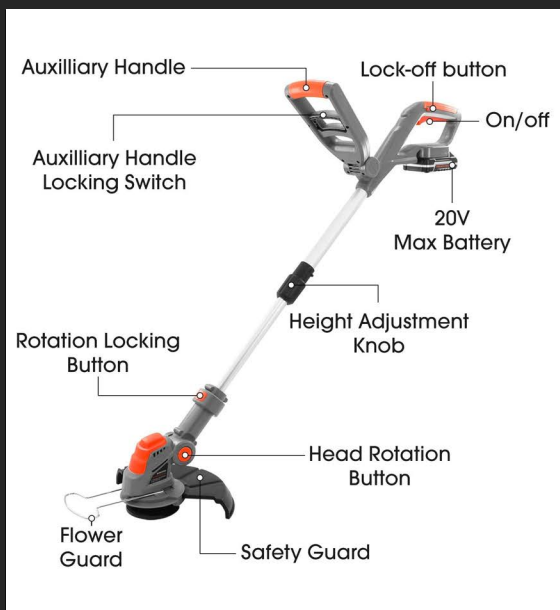

Cordless Strimmer Quickstart Guide

Overview & Specifications