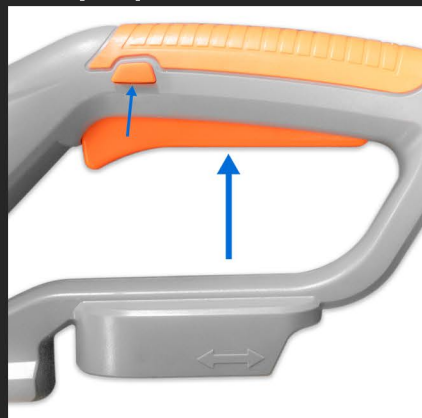

## Fitting the Guard

Attach the guard to the strimmer head, align the guard so it slides into the slots on the head. Now secure the guard with the screw (this screw can be found in the plastic bag with blades).

## Charging the Battery

Connect the mains charger to the charger base, now plug into a power point. A green light will illuminate on the charger base.

## Charging the Battery

Slide the charger base onto the battery to start the charging of the battery. The green light will go out and be replaced with a red light to indicate charging.

## Safety On/Off Switch

The trigger switch is locked off to prevent accidental starting. Press the lock button and then pull the trigger switch to start the strimmer. Once the machine is operating the lock button can be released.