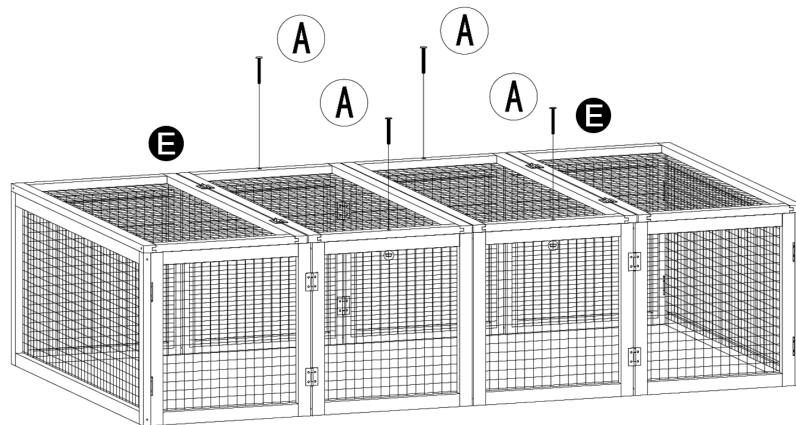

6ft Wooden Pet Run

PPH281

Artwork v.2

KCT

Step 1

Step 2

Step 3

Imported by:

KCT Leisure, Glebe Farm, Old London Road,
Copdock, Ipswich, Suffolk, IP83JN, United Kingdom