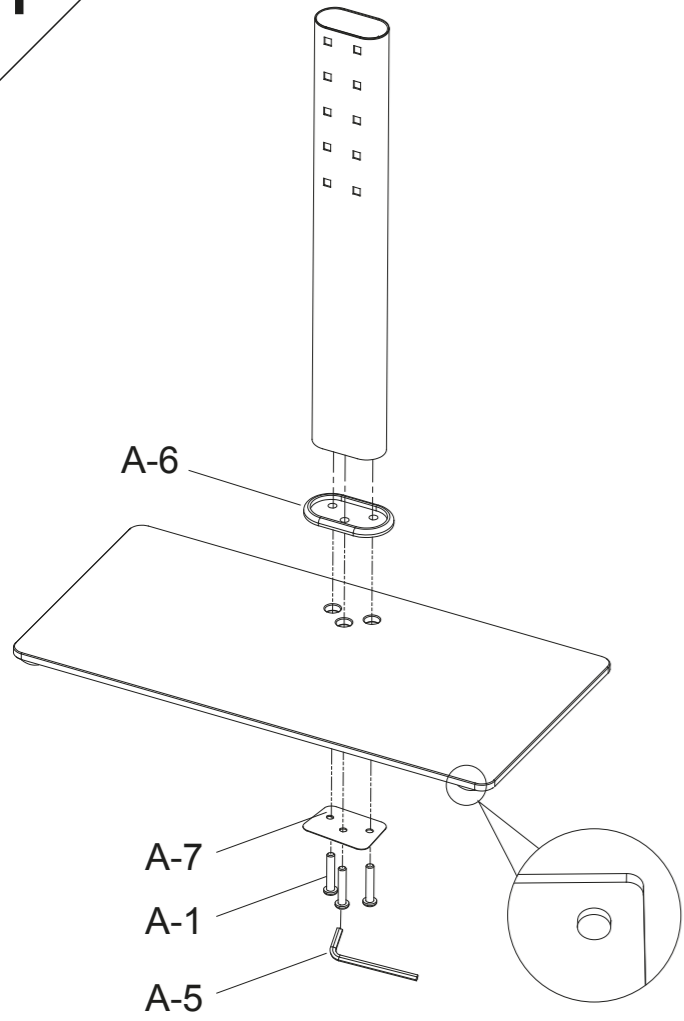

(A-7) washer(1)

TV install screws

(A) M8x45 screws(4)

(B) M6x30 screws(4)

(C) M4x30 screws(4)

(D) M8x20 screws(4)

(E) M8x15 screws(4)

(F) M6x14 screws(4)

(G) M4x14 screws(4)

(H) 15mm Plastic Sleeve (4)

(I) Square Washer (4)

1

2

4

3

5