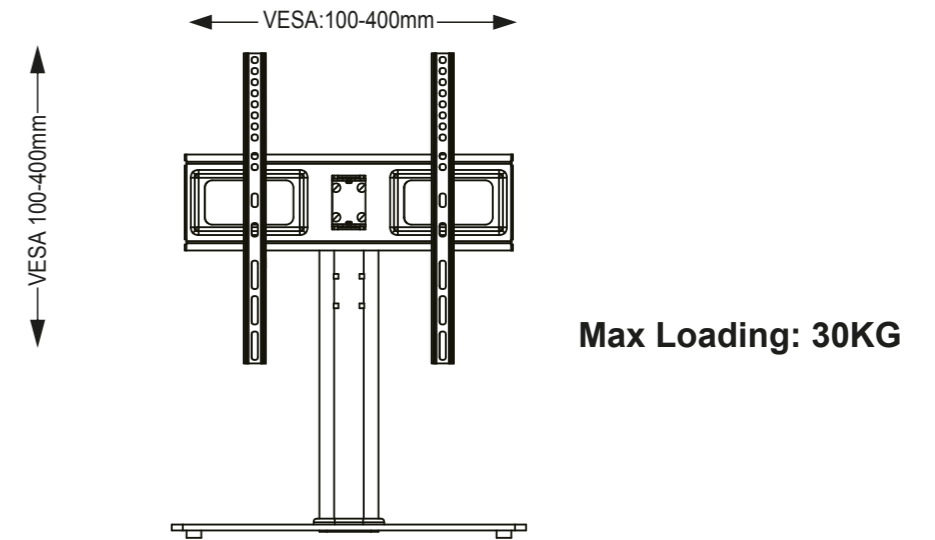

TTAP®

Swivel Tabletop Pedestal TV Stand

(Suitable for TV's up to 400x400 VESA)

ASSEMBLY INSTRUCTIONS
PRODUCT No. TT44S

Notice

Read this assembly manual carefully and verify that you have all the parts listed before you begin. Keep this manual for future reference. **If you experience any of the following ie: Missing parts, damaged parts, difficulty with assembly then please contact us on 01480 570557 or e-mail enquiries@ppsdistribution.co.uk**

(A-7) washer(1)

TV install screws

(A) M8x45 screws(4)

(B) M6x30 screws(4)

(C) M4x30 screws(4)

(D) M8x20 screws(4)

(E) M8x15 screws(4)

(F) M6x14 screws(4)

(G) M4x14 screws(4)

(H) 15mm Plastic Sleeve (4)

(I) Square Washer (4)

1

2

4

3

5