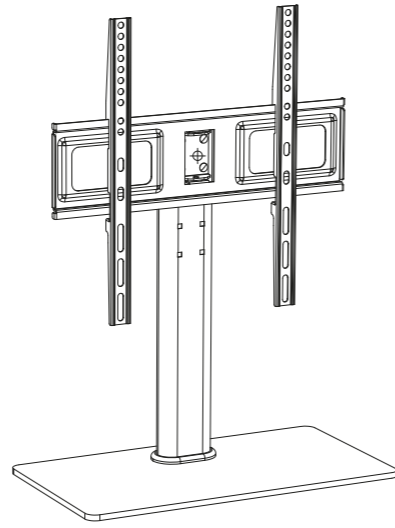

TTAP®

Swivel Tabletop Pedestal TV Stand

(Suitable for TV's up to 400x400 VESA)

ASSEMBLY INSTRUCTIONS
PRODUCT No. TT44S

Notice

Read this assembly manual carefully and verify that you have all the parts listed before you begin. Keep this manual for future reference. **If you experience any of the following ie: Missing parts, damaged parts, difficulty with assembly then please contact us on 01480 570557 or e-mail enquiries@ppsdistribution.co.uk**

DO NOT ASSUME CHILD SAFETY WITH ANY PIECE OF FURNITURE!
Do not allow children to climb on furniture. Improper use can cause death or serious injury. If you are placing a TV on top use safety straps on your TV to prevent the risk of a toppling television. Furniture straps fastened to a wall can also be used to help ensure safety.
Damaged parts or furniture put together incorrectly can lead to serious injuries. Make sure to follow instructions correctly.

Parts List

Assembly screws

(A-1) M8x30 screws(3)

(A-2) M6x50 screws(4)

(A-3) M6 washer(4)

(A-4) M6 nut(4)

(A-5) Allen key/ wrench(1)

(A-6) Plastic washer(1)

(G) M4x14 screws(4)

(H) 15mm Plastic Sleeve (4)

(I) Square Washer (4)

1

2

4

3

5