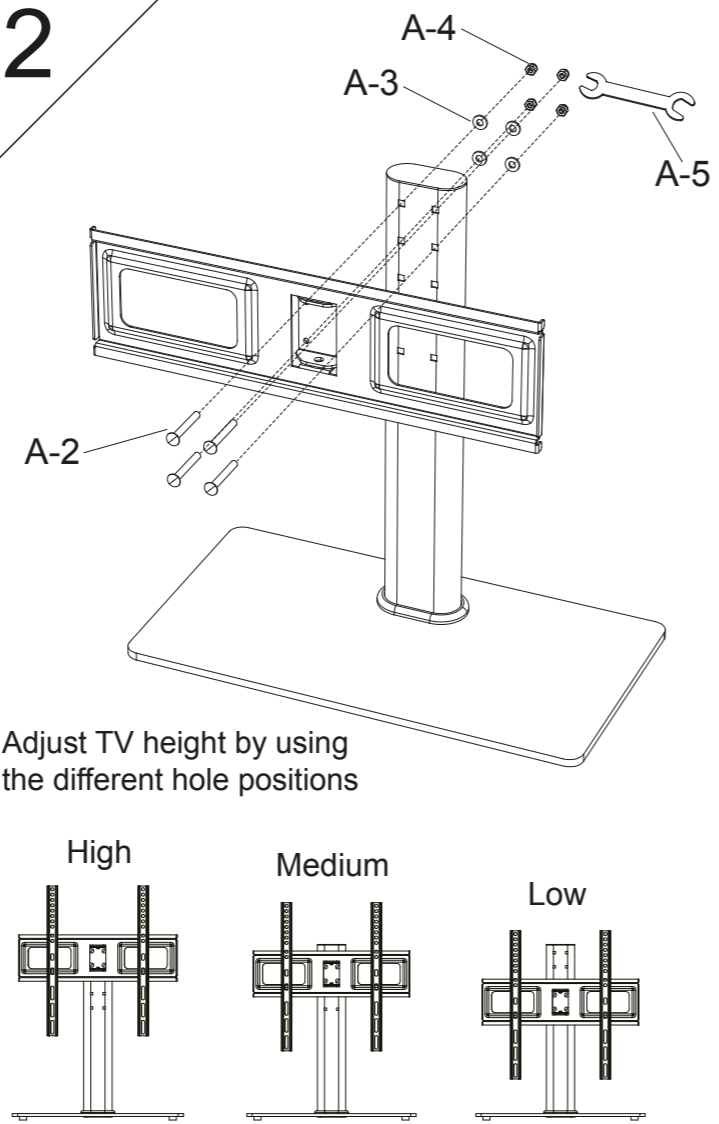

(A-7) washer(1)

TV install screws

(A) M8x45 screws(4)

(B) M6x30 screws(4)

(C) M4x30 screws(4)

(D) M8x20 screws(4)

(E) M8x15 screws(4)

(F) M6x14 screws(4)

(G) M4x14 screws(4)

(H) 15mm Plastic Sleeve (4)

(I) Square Washer (4)

1

2

4

3

5