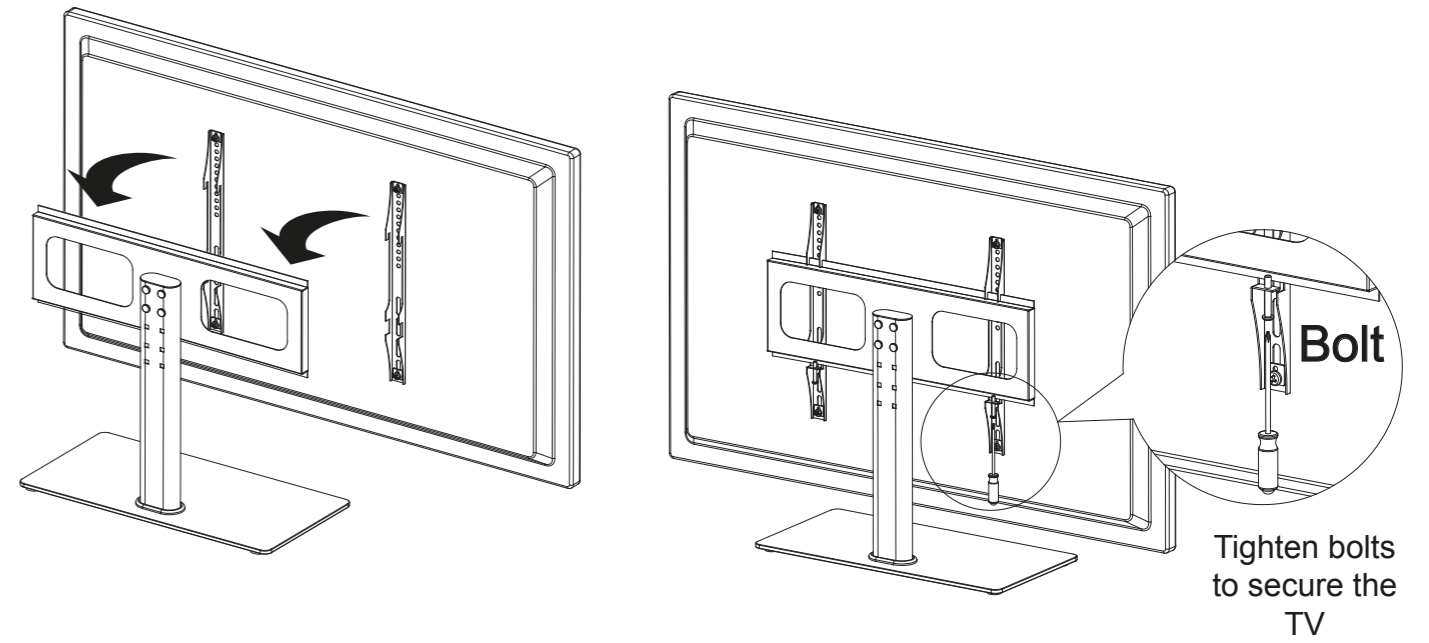

(A-7) washer(1)

TV install screws

(A) M8x45 screws(4)

(B) M6x30 screws(4)

(C) M4x30 screws(4)

(D) M8x20 screws(4)

(E) M8x15 screws(4)

(F) M6x14 screws(4)

(G) M4x14 screws(4)

(H) 15mm Plastic Sleeve (4)

(I) Square Washer (4)

1

2

4

3

5