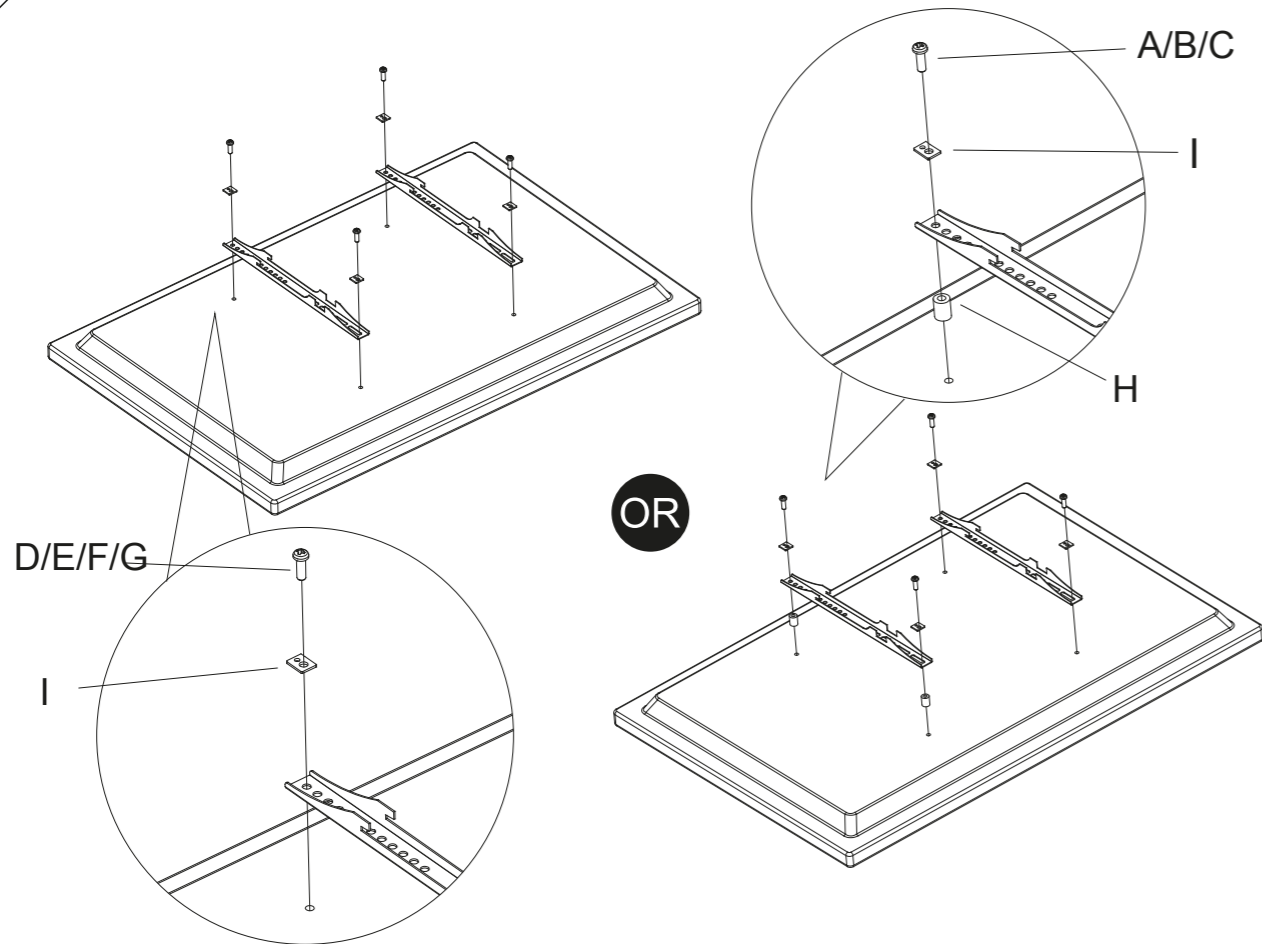

(A-7) washer(1)

TV install screws

(A) M8x45 screws(4)

(B) M6x30 screws(4)

(C) M4x30 screws(4)

(D) M8x20 screws(4)

(E) M8x15 screws(4)

(F) M6x14 screws(4)

(G) M4x14 screws(4)

(H) 15mm Plastic Sleeve (4)

(I) Square Washer (4)

1

2

4

3

5