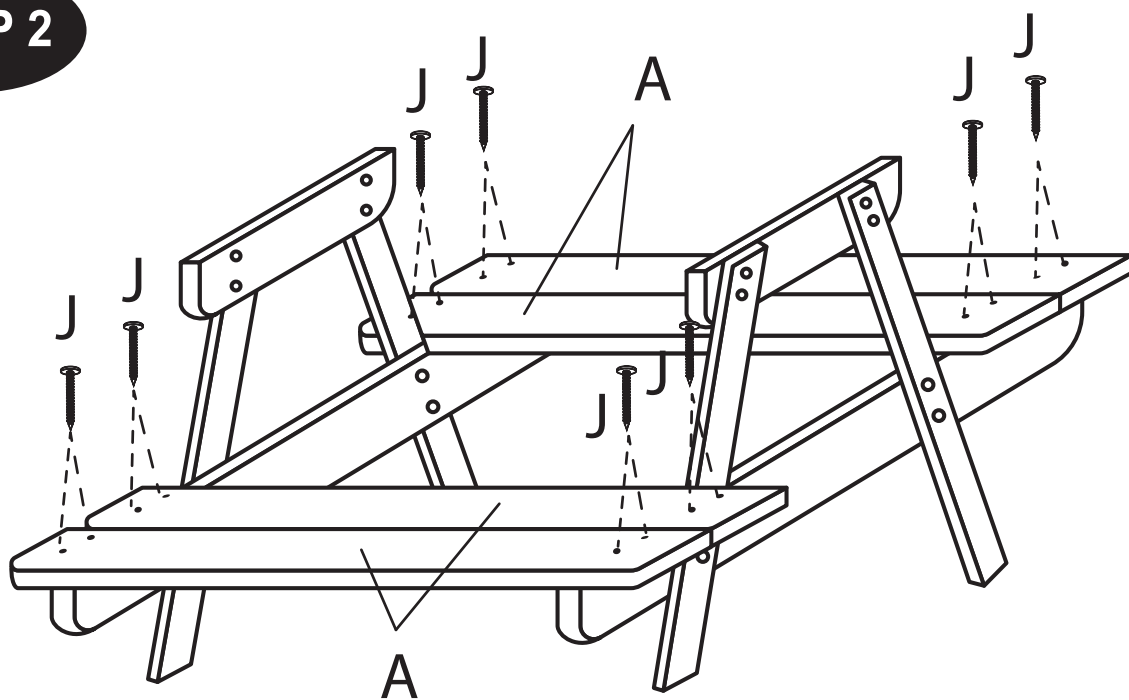

KIDS PINIC TABLE AND PARASOL SET
ITEM CODE: G-0115
Assembly Instruction

60 mins

APPROXIMATE ASSEMBLY TIME

1 PERSON ASSEMBLY

FLOOR AREA
2.5Mx2.5M

REQUIRED ASSEMBLY SPACE

ASSEMBLED DIMENSIONS

Maximum Loading Weight: 20kg

1 - 6

Made in China
 Manufactured for Gill HK Limited BD4 9SW
www.gillhk.com

KIDS PINIC TABLE AND PARASOL SET

ITEM CODE: G-0115
Assembly Instruction

A 6pcs 		 F 4pcs	 G 2pcs	
B 2pcs 				
C 1pc 				
D 2pcs 	E 2pcs 	$\varnothing 6 \times 27 \text{mm}$  H 16pcs	$\varnothing 3 \times 37 \text{mm}$  J 38pcs	 K 2pcs
			$\varnothing 2 \times 15 \text{mm}$  M 4pcs	 L 2pcs

KIDS PINIC TABLE AND PARASOL SET

ITEM CODE: G-0115
Assembly Instruction

STEP 1

STEP 2

Maximum Loading Weight: 20kg

3 - 6

Made in China
Manufactured for Gill HK Limited BD4 9SW
www.gillhk.com

KIDS PINIC TABLE AND PARASOL SET

ITEM CODE: G-0115
Assembly Instruction

STEP 3

STEP 3

Maximum Loading Weight: 20kg

4 - 6

Made in China
Manufactured for Gill HK Limited BD4 9SW
www.gillhk.com

KIDS PINIC TABLE AND PARASOL SET

ITEM CODE: G-0115
Assembly Instruction