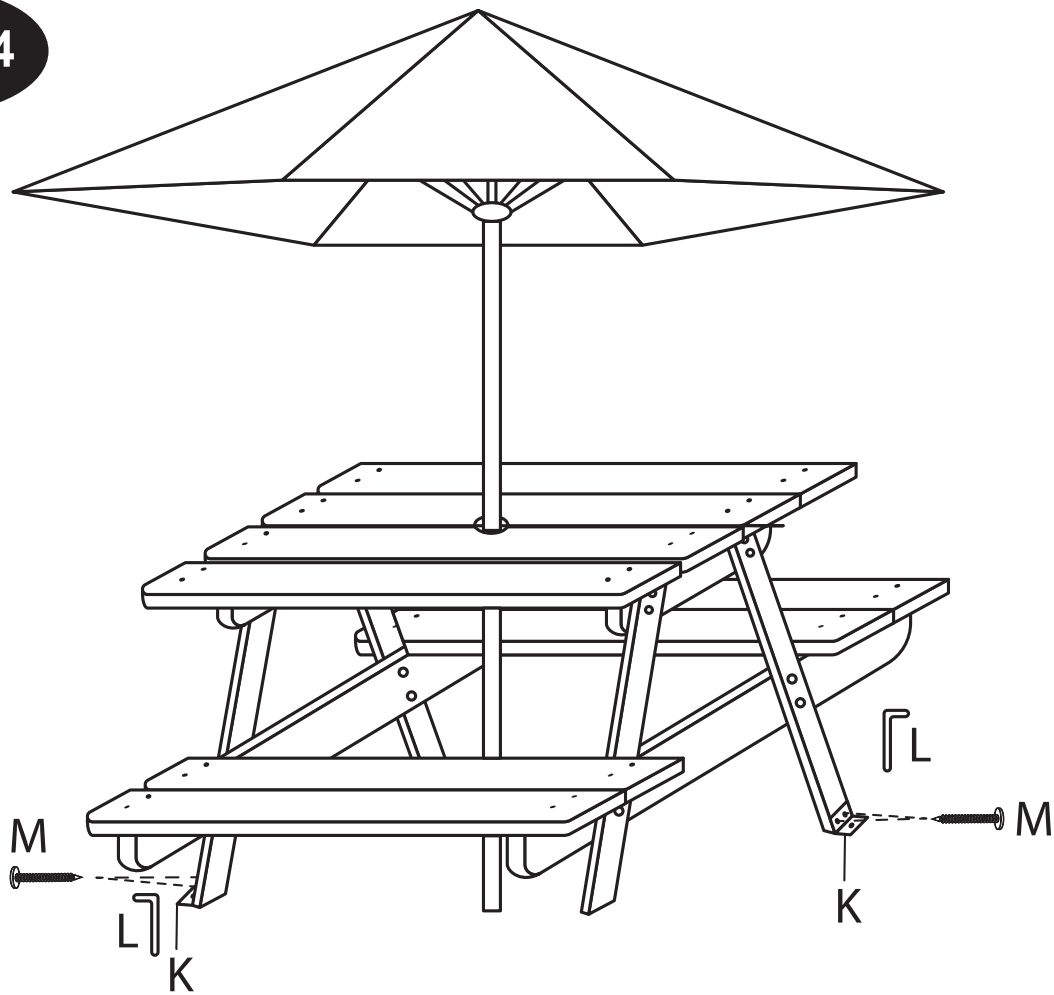

KIDS PINIC TABLE AND PARASOL SET

ITEM CODE: G-0115
Assembly Instruction

STEP 1

STEP 2

Maximum Loading Weight: 20kg

3 - 6

Made in China
Manufactured for Gill HK Limited BD4 9SW
www.gillhk.com

KIDS PINIC TABLE AND PARASOL SET

ITEM CODE: G-0115
Assembly Instruction

STEP 3

STEP 3

Maximum Loading Weight: 20kg

4 - 6

Made in China
Manufactured for Gill HK Limited BD4 9SW
www.gillhk.com

KIDS PINIC TABLE AND PARASOL SET

ITEM CODE: G-0115
Assembly Instruction

STEP 4

Maximum Loading Weight: 20kg

5 - 6

Made in China
Manufactured for Gill HK Limited BD4 9SW
www.gillhk.com

KIDS PINIC TABLE AND PARASOL SET

ITEM CODE: G-0115

Assembly Instruction

**IMPORTANT: PLEASE RETAIN THIS
INSTRUCTION MANUAL FOR FUTURE REFERENCE.
PLEASE READ CAREFULLY.**