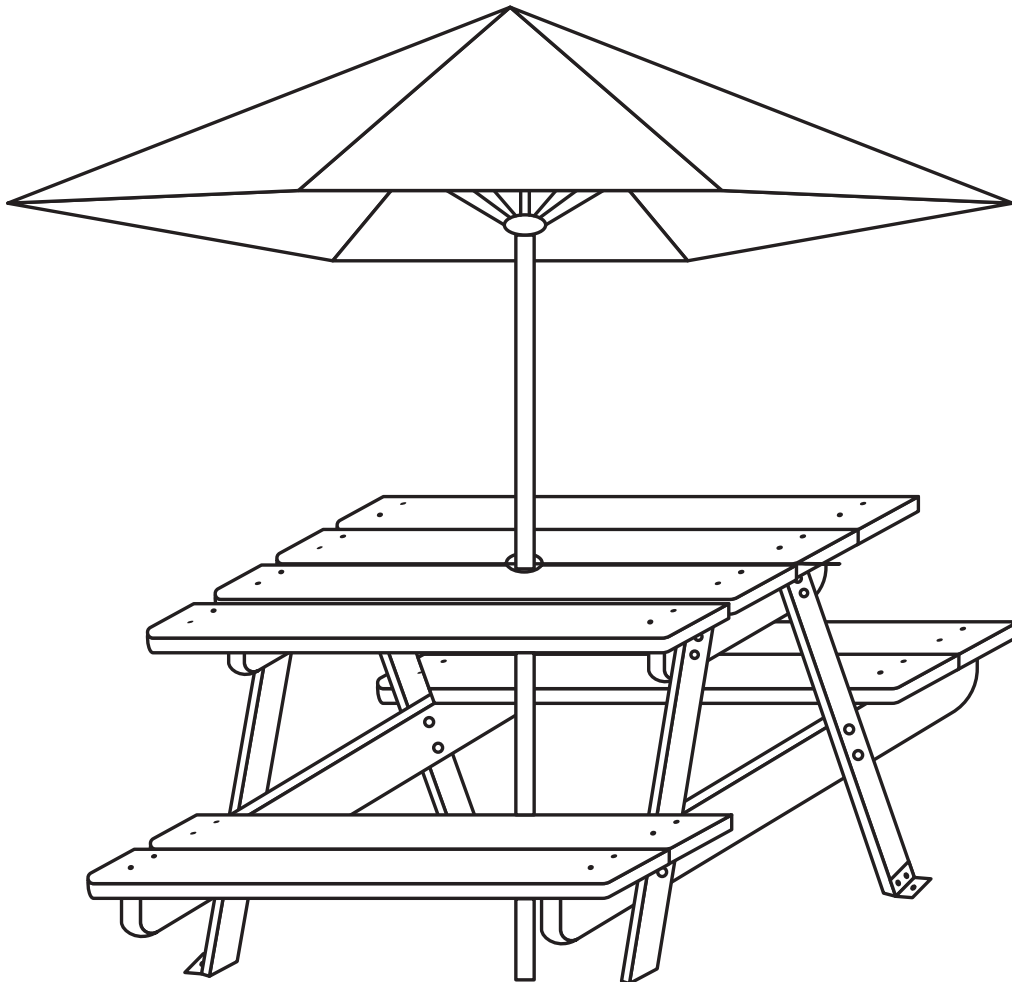

KIDS PINIC TABLE AND PARASOL SET
ITEM CODE: G-0115
Assembly Instruction

60 mins

APPROXIMATE ASSEMBLY TIME

1 PERSON ASSEMBLY

FLOOR AREA
2.5Mx2.5M

REQUIRED ASSEMBLY SPACE

ASSEMBLED DIMENSIONS

Maximum Loading Weight: 20kg

1 - 6

Made in China
 Manufactured for Gill HK Limited BD4 9SW
www.gillhk.com

KIDS PINIC TABLE AND PARASOL SET

ITEM CODE: G-0115
Assembly Instruction

A 6pcs 		 F 4pcs	 G 2pcs	
B 2pcs 				
C 1pc 				
D 2pcs 	E 2pcs 	$\varnothing 6 \times 27 \text{mm}$  H 16pcs	$\varnothing 3 \times 37 \text{mm}$  J 38pcs	 K 2pcs
			$\varnothing 2 \times 15 \text{mm}$  M 4pcs	 L 2pcs

KIDS PINIC TABLE AND PARASOL SET

ITEM CODE: G-0115
Assembly Instruction

STEP 1

STEP 2

Maximum Loading Weight: 20kg

3 - 6

Made in China
Manufactured for Gill HK Limited BD4 9SW
www.gillhk.com

KIDS PINIC TABLE AND PARASOL SET

ITEM CODE: G-0115
Assembly Instruction

STEP 3

STEP 3

Maximum Loading Weight: 20kg

4 - 6

Made in China
Manufactured for Gill HK Limited BD4 9SW
www.gillhk.com

KIDS PINIC TABLE AND PARASOL SET

ITEM CODE: G-0115
Assembly Instruction