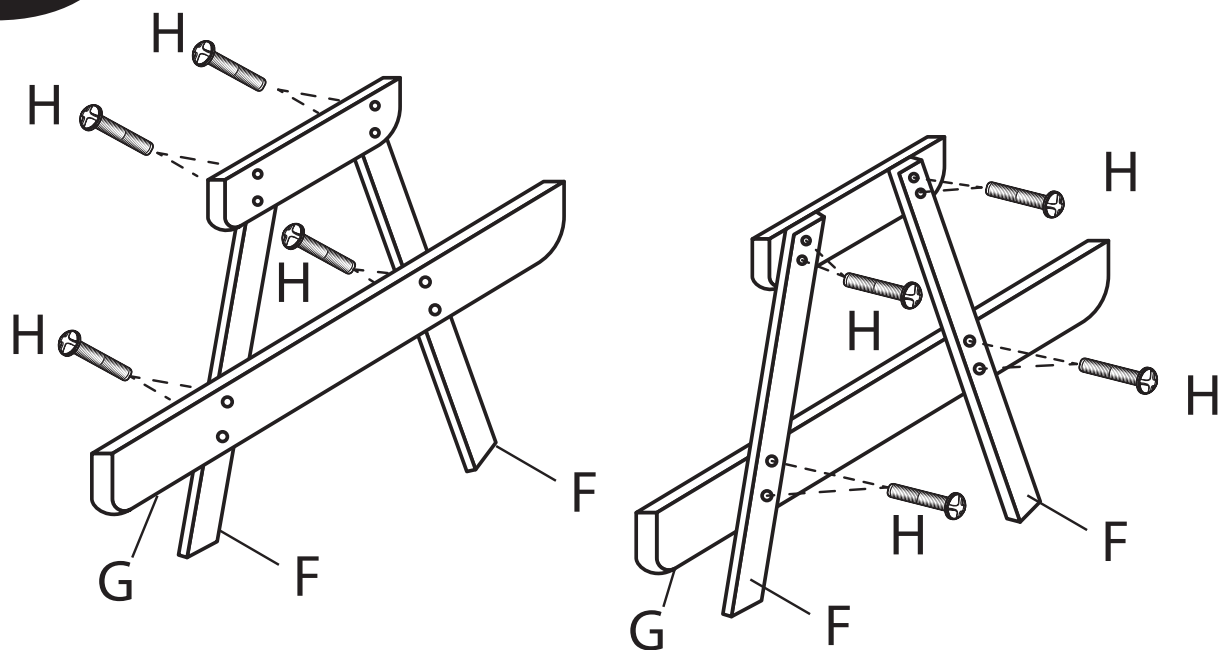

KIDS PINIC TABLE AND PARASOL SET
ITEM CODE: G-0115
Assembly Instruction

60 mins

APPROXIMATE ASSEMBLY TIME

1 PERSON ASSEMBLY

FLOOR AREA
2.5Mx2.5M

REQUIRED ASSEMBLY SPACE

ASSEMBLED DIMENSIONS

Maximum Loading Weight: 20kg

1 - 6

Made in China
 Manufactured for Gill HK Limited BD4 9SW
www.gillhk.com

KIDS PINIC TABLE AND PARASOL SET

ITEM CODE: G-0115
Assembly Instruction

A 6pcs 		 F 4pcs	 G 2pcs	
B 2pcs 				
C 1pc 				
D 2pcs 	E 2pcs 	$\varnothing 6 \times 27 \text{mm}$  H 16pcs	$\varnothing 3 \times 37 \text{mm}$  J 38pcs	 K 2pcs
			$\varnothing 2 \times 15 \text{mm}$  M 4pcs	 L 2pcs

KIDS PINIC TABLE AND PARASOL SET

ITEM CODE: G-0115
Assembly Instruction

STEP 1

STEP 2

Maximum Loading Weight: 20kg

3 - 6

Made in China
Manufactured for Gill HK Limited BD4 9SW
www.gillhk.com

KIDS PINIC TABLE AND PARASOL SET

ITEM CODE: G-0115
Assembly Instruction

STEP 3

STEP 3

Maximum Loading Weight: 20kg

4 - 6

Made in China
Manufactured for Gill HK Limited BD4 9SW
www.gillhk.com

KIDS PINIC TABLE AND PARASOL SET

ITEM CODE: G-0115
Assembly Instruction