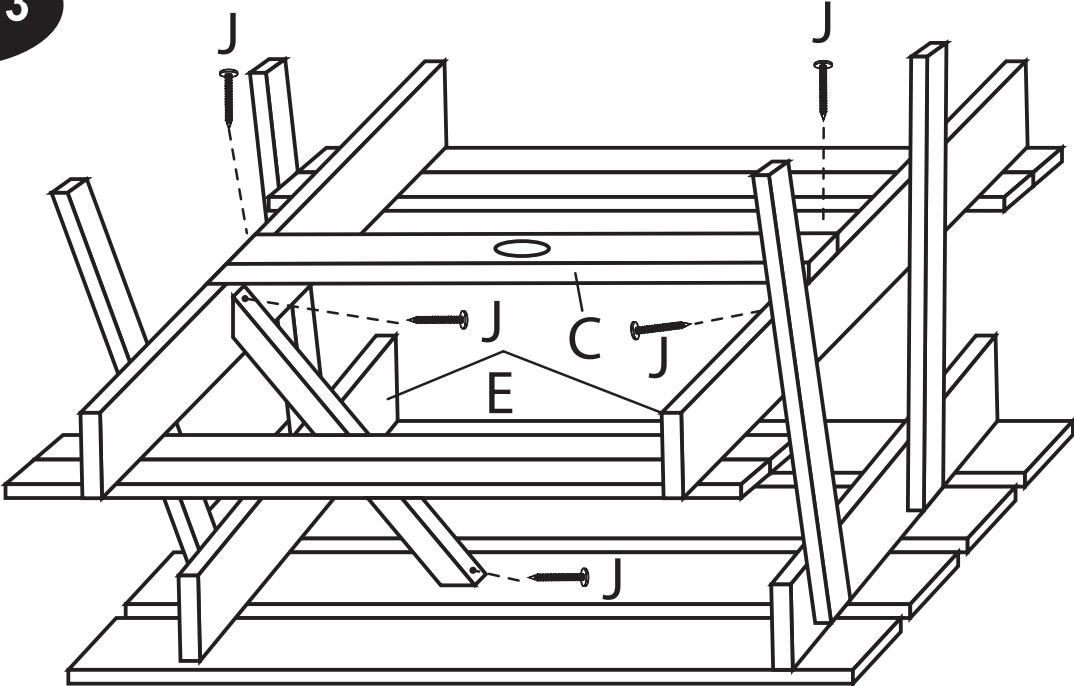

KIDS PINIC TABLE AND PARASOL SET

ITEM CODE: G-0115
Assembly Instruction

STEP 1

STEP 2

Maximum Loading Weight: 20kg

3 - 6

Made in China
Manufactured for Gill HK Limited BD4 9SW
www.gillhk.com

KIDS PINIC TABLE AND PARASOL SET

ITEM CODE: G-0115
Assembly Instruction

STEP 3

STEP 3

Maximum Loading Weight: 20kg

4 - 6

Made in China
Manufactured for Gill HK Limited BD4 9SW
www.gillhk.com

KIDS PINIC TABLE AND PARASOL SET

ITEM CODE: G-0115
Assembly Instruction