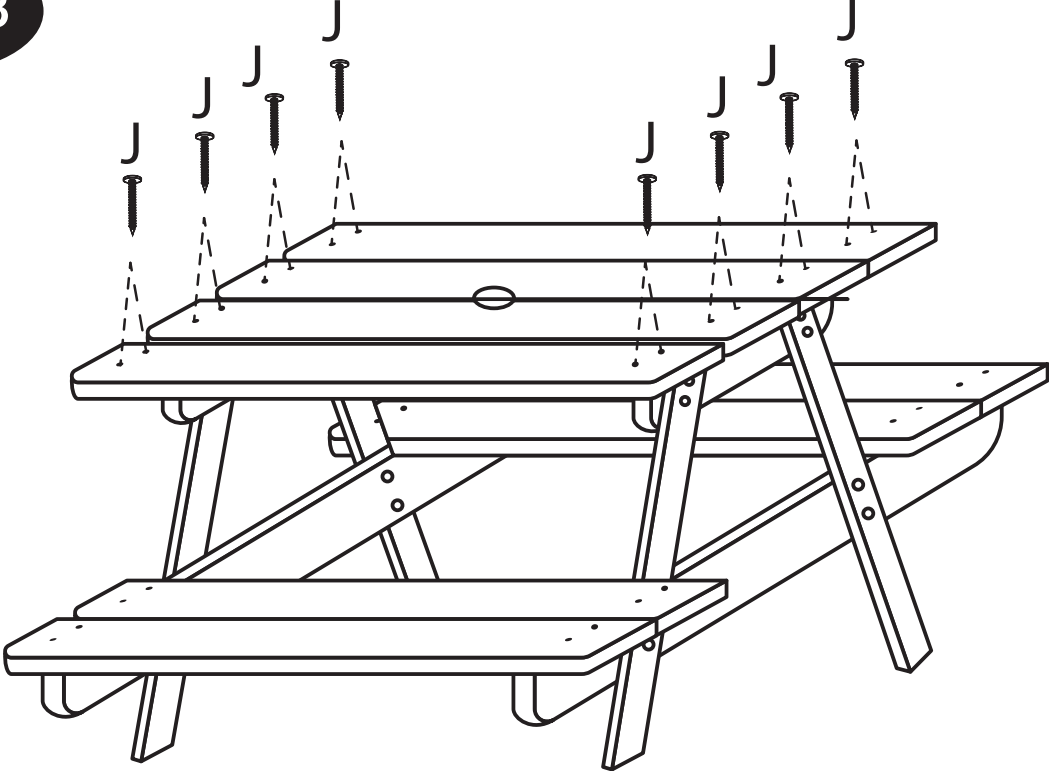

KIDS PINIC TABLE AND PARASOL SET

ITEM CODE: G-0115
Assembly Instruction

STEP 1

STEP 2

Maximum Loading Weight: 20kg

3 - 6

Made in China
Manufactured for Gill HK Limited BD4 9SW
www.gillhk.com

KIDS PINIC TABLE AND PARASOL SET

ITEM CODE: G-0115
Assembly Instruction

STEP 3

STEP 3

Maximum Loading Weight: 20kg

4 - 6

Made in China
Manufactured for Gill HK Limited BD4 9SW
www.gillhk.com

KIDS PINIC TABLE AND PARASOL SET

ITEM CODE: G-0115
Assembly Instruction