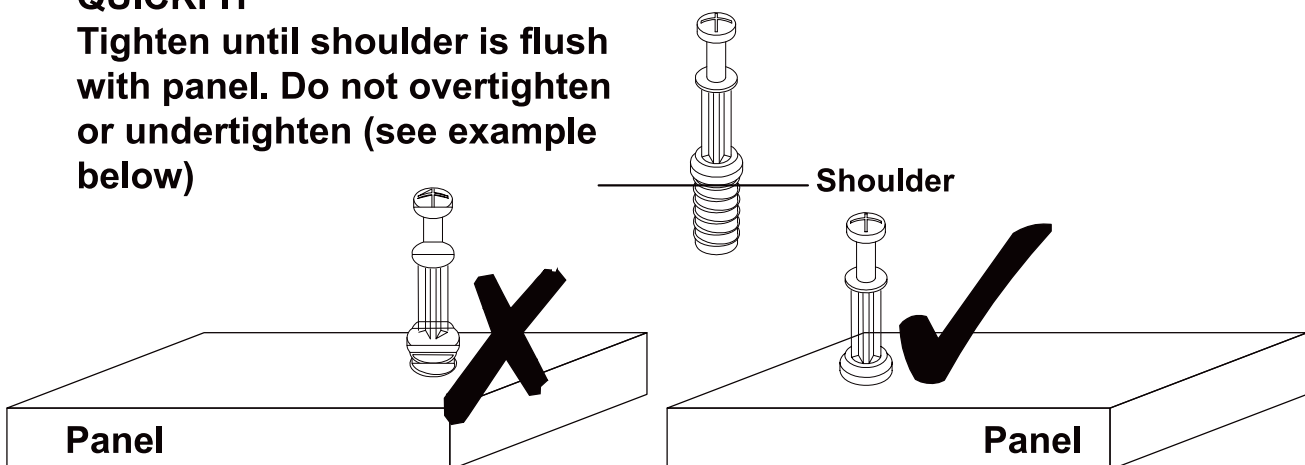

### ASSEMBLY INSTRUCTION

## SPECIAL TIPS FOR FITTING CAM-LOCKS AND QUICKFIT

CAM-LOCK

WHEN FITTING CAMLOCK  
ENSURE STARTING POSITION IS CORRECT  
BEFORE YOU INSERT CONNECTING QUIRKFIT  
TURN CLOCKWISE UNTIL SECURE

Quickfit head needs to be in centre

### QUICKFIT

Tighten until shoulder is flush with panel. Do not overtighten or undertighten (see example below)