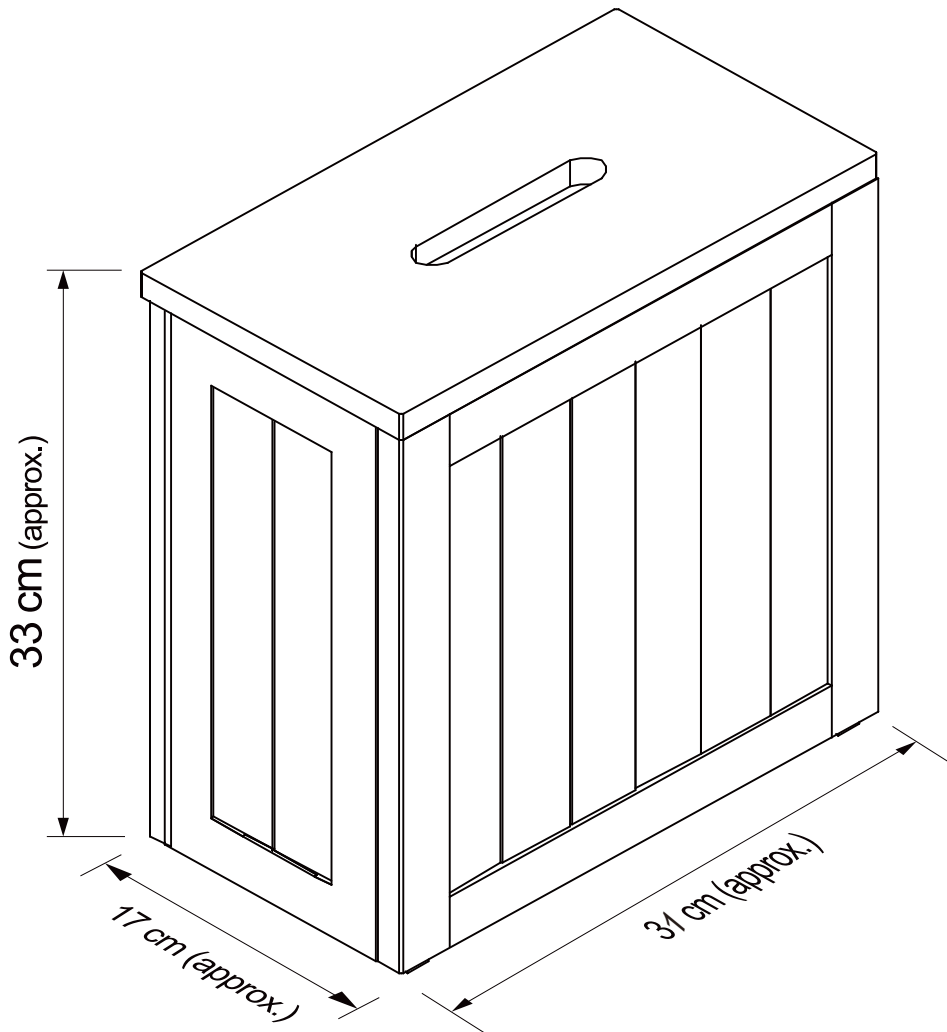

## BATHROOM STORAGE UNIT ITEM CODE G-0104 & G-0234 ASSEMBLY INSTRUCTION

**20mins**

APPROXIMATE ASSEMBLY TIME

2 PEOPLE ASSEMBLY

FLOOR AREA  
1MX1M

REQUIRED ASSEMBLY SPACE

ASSEMBLED DIMENSIONS

Max. Loading: 10kg