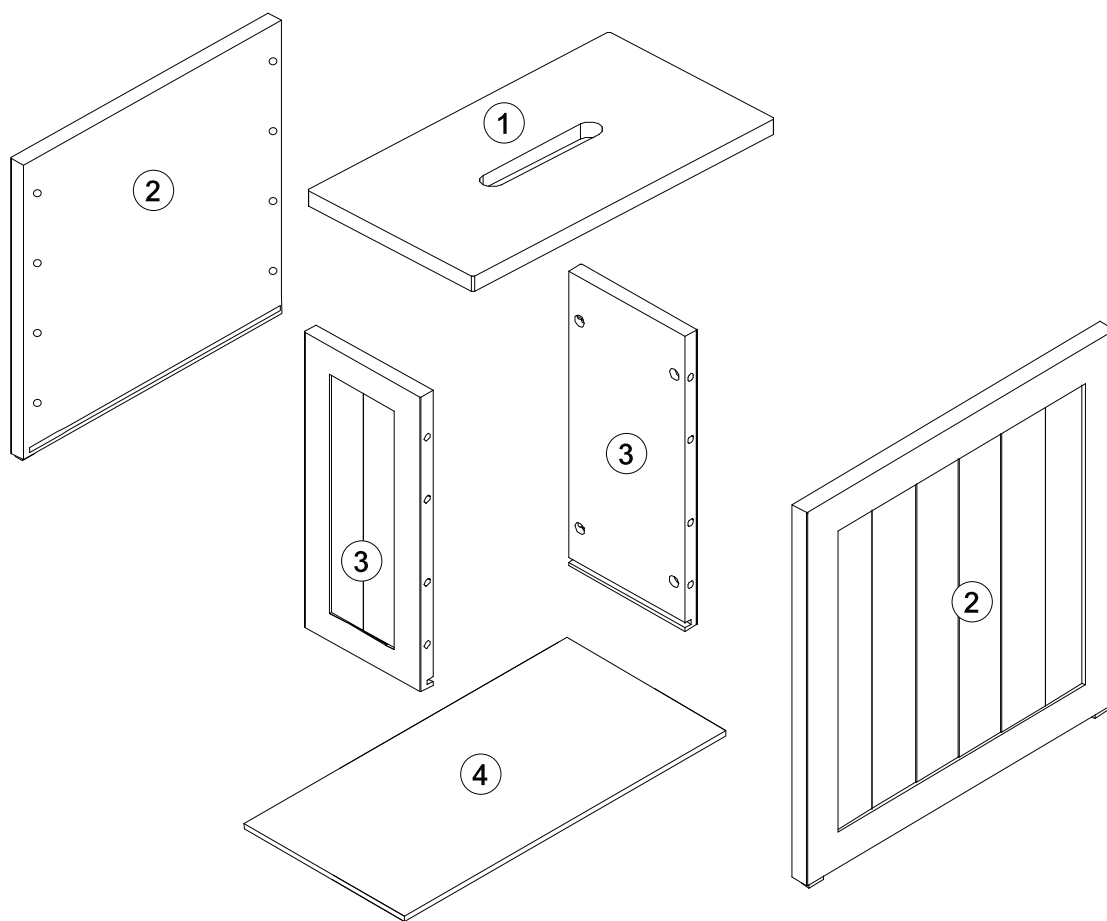

BATHROOM STORAGE UNIT ITEM CODE G-0104 & G-0234 ASSEMBLY INSTRUCTION

PART LIST

NO	LIST OF PIECES	QTY	NO	LIST OF PIECES	QTY
1	STORAGE COVER	1	3	SIDE PANEL	2
2	FRONT AND BACK PANEL	2	4	BOTTOM PANEL	1

HARDWARE LIST

a	x8	b	x8	c	x8
QUICKFIT		CAM LOCK		WOODEN DOWEL