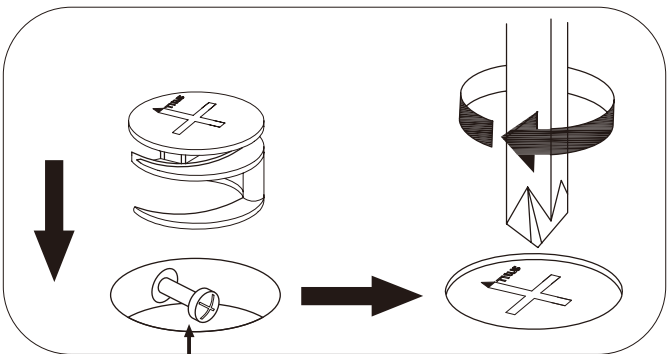

UNDER THE SINK BATHROOM CABINET

Item code G-0310 / G-0059

Assembly Instruction

SPECIAL TIPS FOR FITTING CAM-LOCKS AND QUICKFIT

CAM-LOCK

WHEN FITTING CAMLOCK
ENSURE STARTING POSITION IS CORRECT
BEFORE YOU INSERT CONNECTING QUIRKFIT
TURN CLOCKWISE UNTIL SECURE

Quickfit head needs to be in centre

QUICKFIT

Tighten until shoulder is flush with panel. Do not overtighten or undertighten (see example below)

UNDER THE SINK BATHROOM CABINET

Item code G-0310 / G-0059

Assembly Instruction