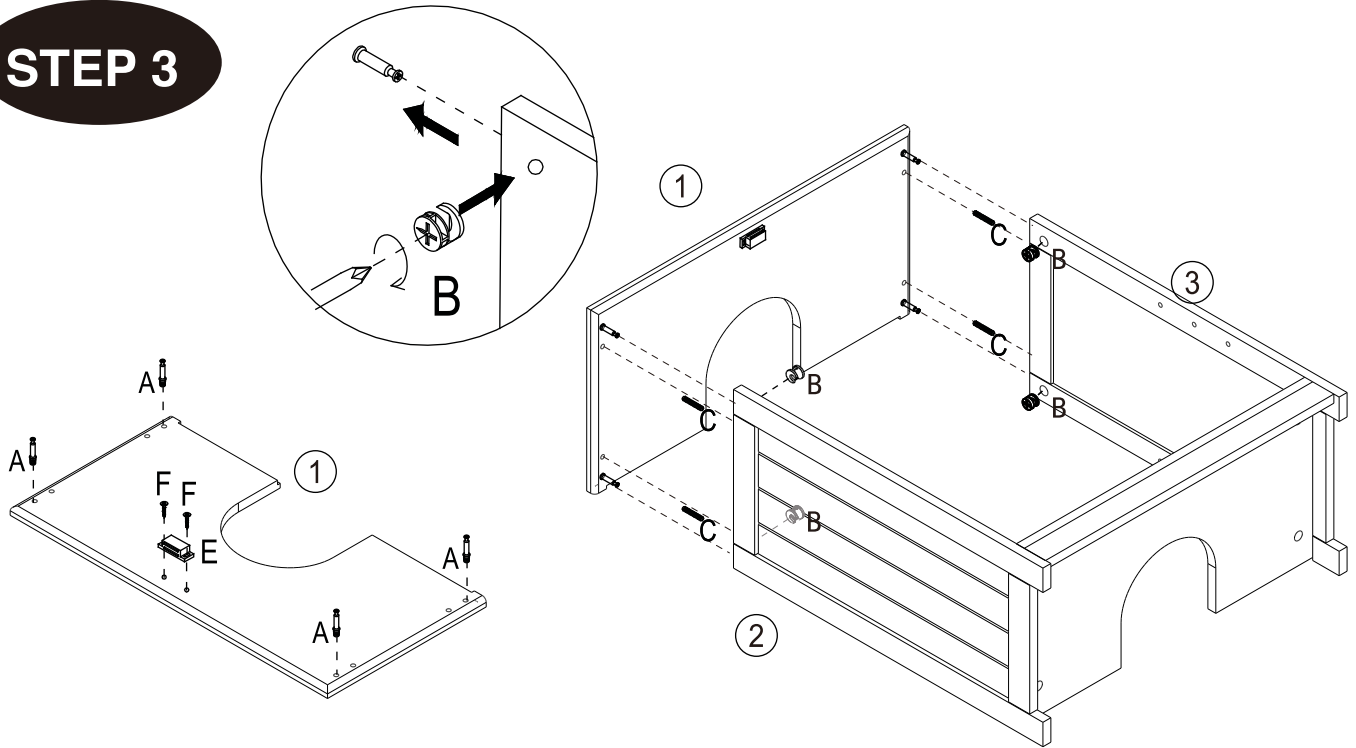

UNDER THE SINK BATHROOM CABINET

Item code G-0310 / G-0059

Assembly Instruction

STEP 3