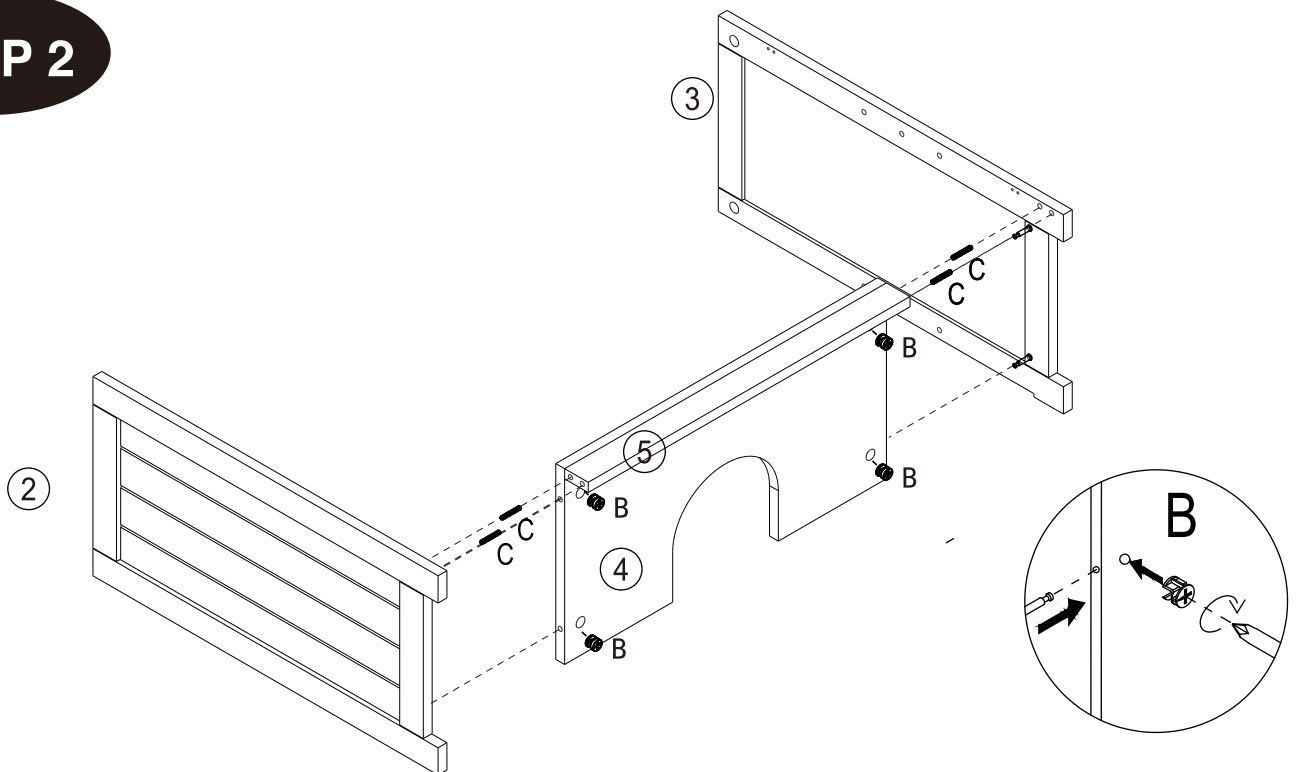

STEP 2

Max. Loading: 10kg

6 - 8

Made in China
Manufactured for Gill HK Limited BD4 9SW
www.gillhk.com