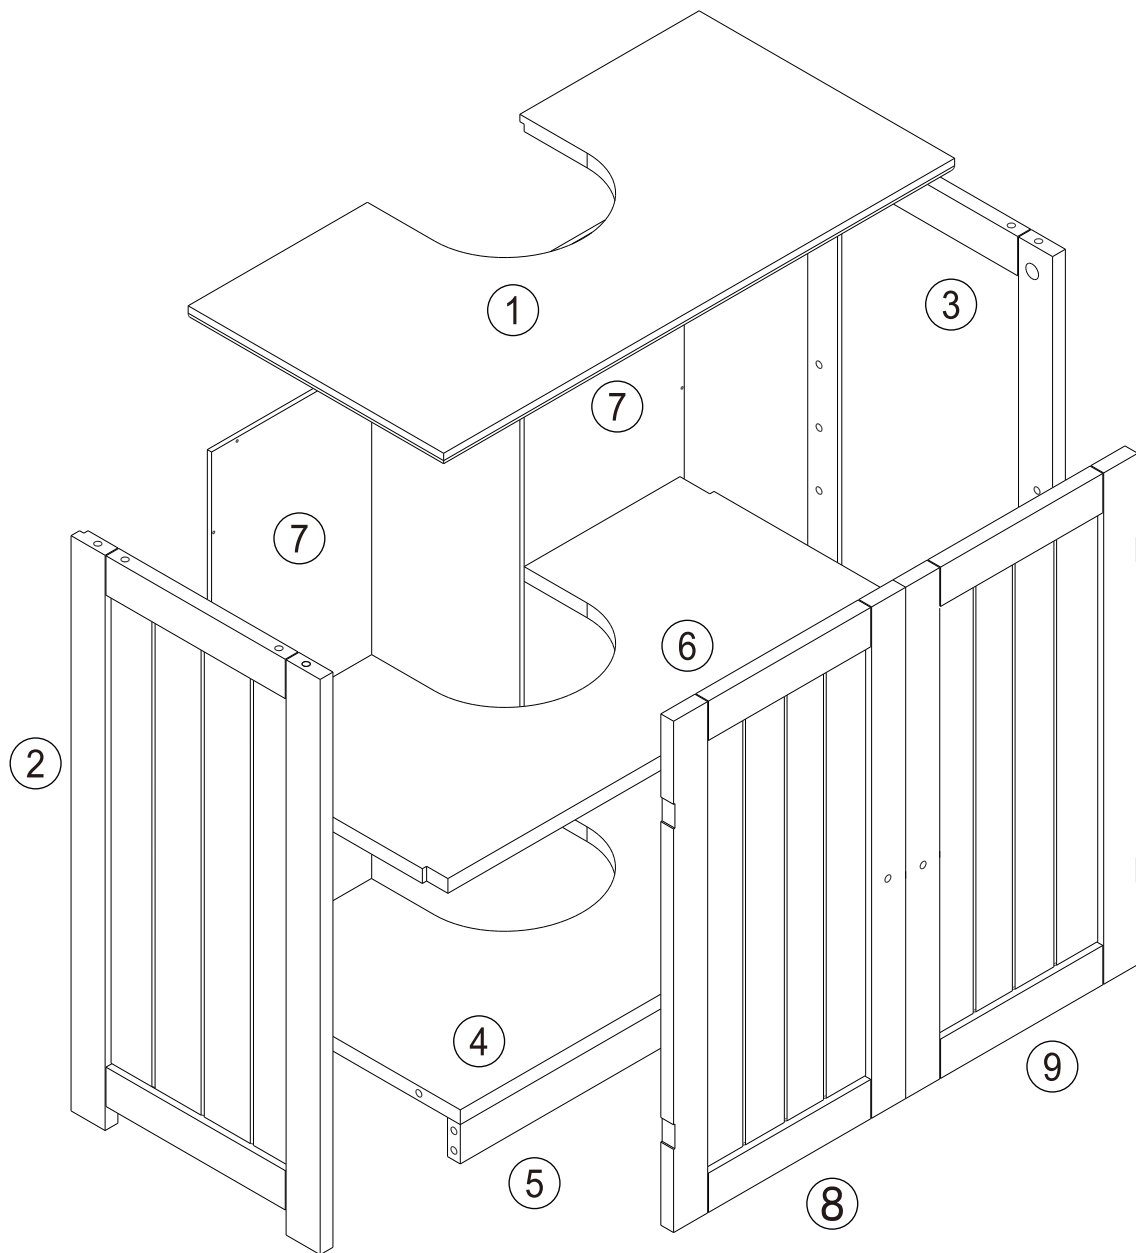

ASSEMBLED DIMENSIONS

Max. Loading: 10kg

1 - 8

Made in China
Manufactured for Gill HK Limited BD4 9SW
www.gillhk.com

UNDER THE SINK BATHROOM CABINET

Item code G-0310 / G-0059

Assembly Instruction

PART LIST

Max. Loading: 10kg

2 - 8

Made in China
Manufactured for Gill HK Limited BD4 9SW
www.gillhk.com

UNDER THE SINK BATHROOM CABINET

Item code G-0310 / G-0059

Assembly Instruction

HARDWARE LIST

A	x8	B	x8	C	x8	D	x16	E	x1
									
Dia. 6x35mm		Dia. 15x10mm		Dia. 6x30mm		Dia. 3x12mm			
QUICKFIT		CAM LOCK		WOODEN DOWEL		SCREW		MAGNET	
F	x2	G	x18	H	x2	I	x2	J	x2
									
Dia. 3x14mm		Dia. 3x12mm							
SCREW		SCREW		MAGNET STRIP		KNOB		BOLT	
K	x4	L	x4						
									
SHELF SUPPORTER		HINGE							