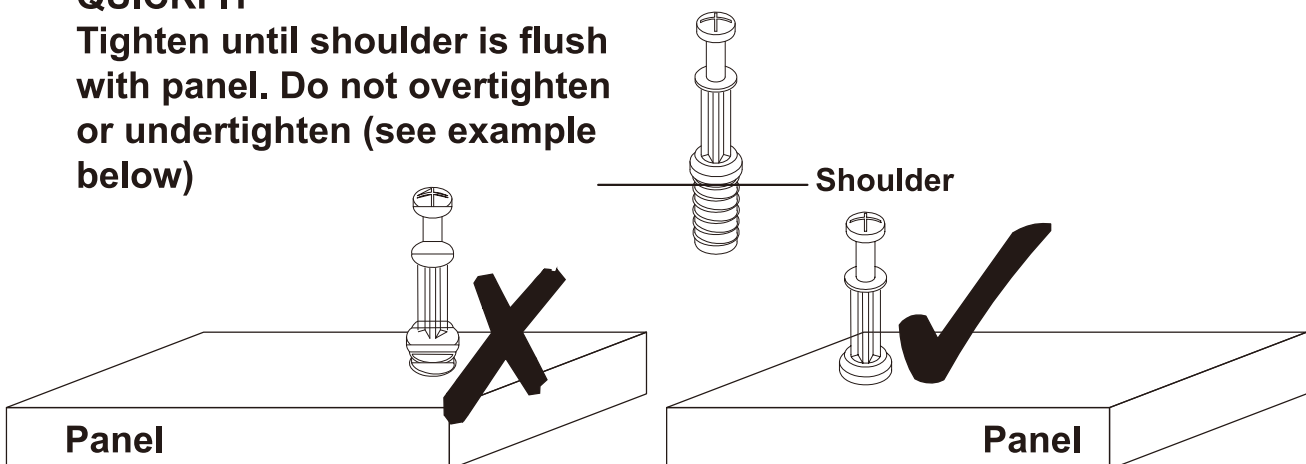

UNDER THE SINK BATHROOM CABINET

Item code G-0310 / G-0059

Assembly Instruction

SPECIAL TIPS FOR FITTING CAM-LOCKS AND QUICKFIT

CAM-LOCK

WHEN FITTING CAMLOCK
ENSURE STARTING POSITION IS CORRECT
BEFORE YOU INSERT CONNECTING QUIRKFIT
TURN CLOCKWISE UNTIL SECURE

Quickfit head needs to be in centre

QUICKFIT

Tighten until shoulder is flush with panel. Do not overtighten or undertighten (see example below)

UNDER THE SINK BATHROOM CABINET

Item code G-0310 / G-0059

Assembly Instruction