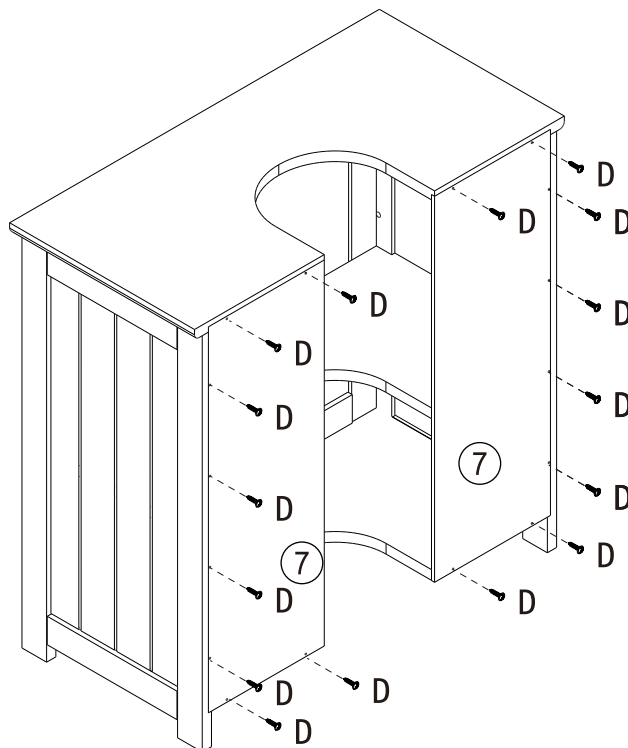

STEP 6

Max. Loading: 10kg

8 - 8

Made in China
Manufactured for Gill HK Limited BD4 9SW
www.gillhk.com