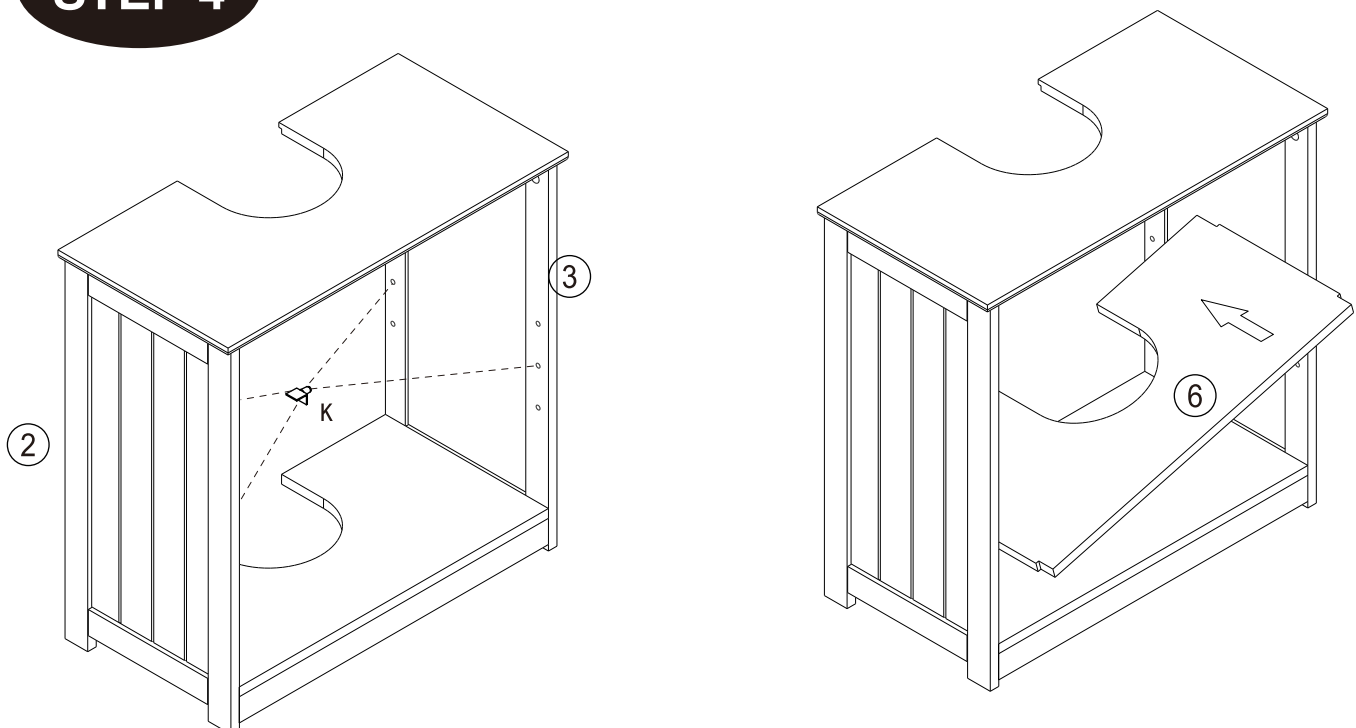

STEP 4

Max. Loading: 10kg

7 - 8

Made in China
Manufactured for Gill HK Limited BD4 9SW
www.gillhk.com