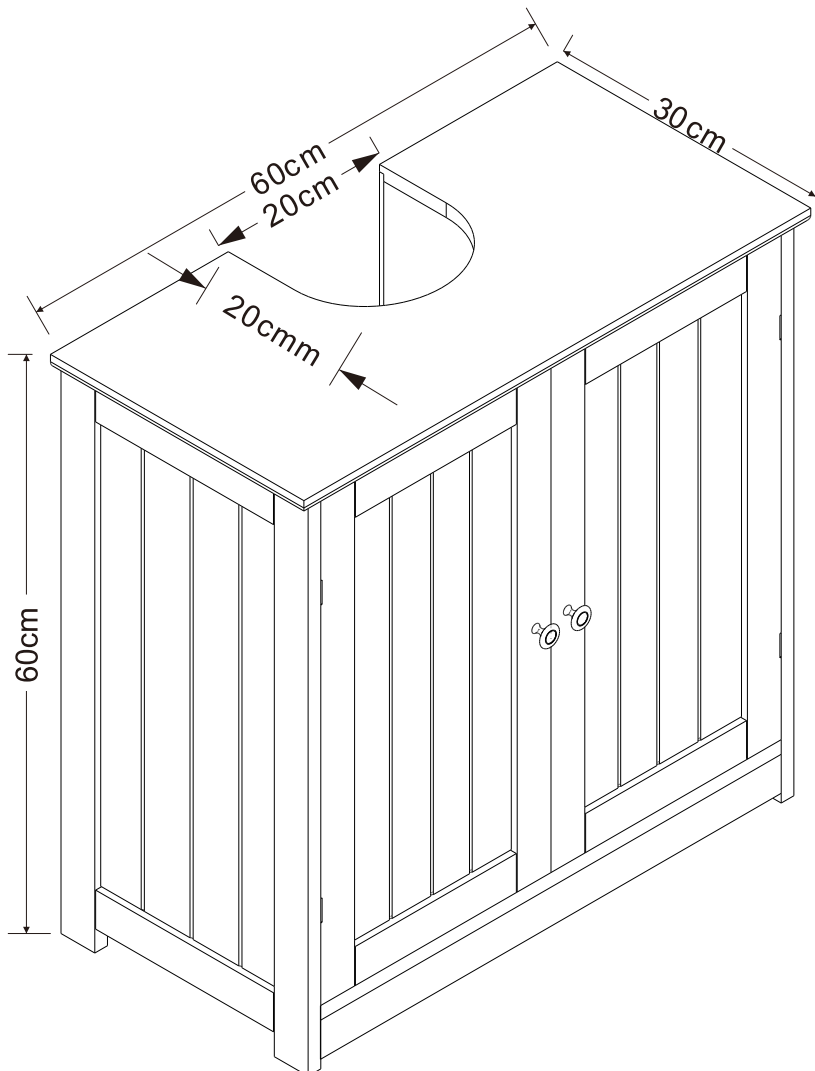

SAXONY

UNDER THE SINK BATHROOM CABINET

Item code G-0310 / G-0059

Assembly Instruction

1hr

APPROXIMATE ASSEMBLY TIME

2 PEOPLE ASSEMBLY

FLOOR AREA
1MX1M

ASSEMBLED DIMENSIONS

Max. Loading: 10kg

1 - 8

Made in China
Manufactured for Gill HK Limited BD4 9SW
www.gillhk.com

UNDER THE SINK BATHROOM CABINET

Item code G-0310 / G-0059

Assembly Instruction

PART LIST

Max. Loading: 10kg

2 - 8

Made in China
Manufactured for Gill HK Limited BD4 9SW
www.gillhk.com

UNDER THE SINK BATHROOM CABINET

Item code G-0310 / G-0059

Assembly Instruction

HARDWARE LIST

A	x8	B	x8	C	x8	D	x16	E	x1
									
Dia. 6x35mm		Dia. 15x10mm		Dia. 6x30mm		Dia. 3x12mm			
QUICKFIT		CAM LOCK		WOODEN DOWEL		SCREW		MAGNET	
F	x2	G	x18	H	x2	I	x2	J	x2
									
Dia. 3x14mm		Dia. 3x12mm							
SCREW		SCREW		MAGNET STRIP		KNOB		BOLT	
K	x4	L	x4						
									
SHELF SUPPORTER		HINGE							