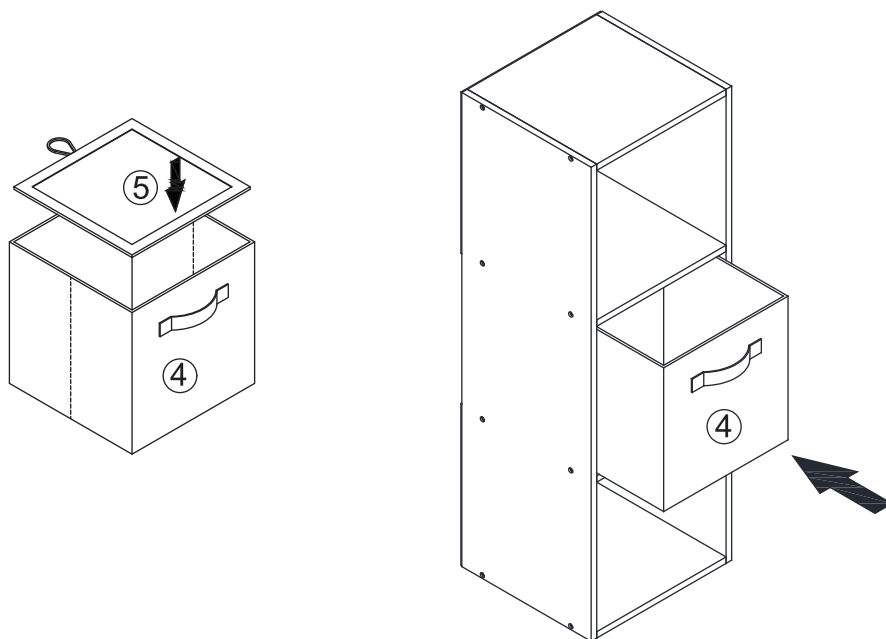

STEP 4

Max. Loading: 10kg

6 - 7

Made in China
Manufactured for Gill HK Limited BD4 9SW
www.gillhk.com