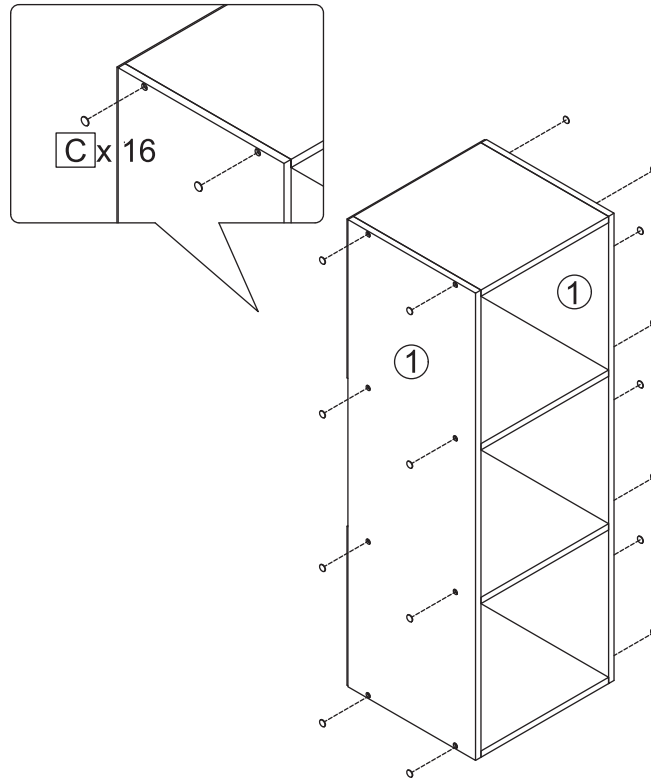

30.5 CM 3 Cube 1 Basket

ITEM CODE: G-0332
Assembly Instruction

STEP 3