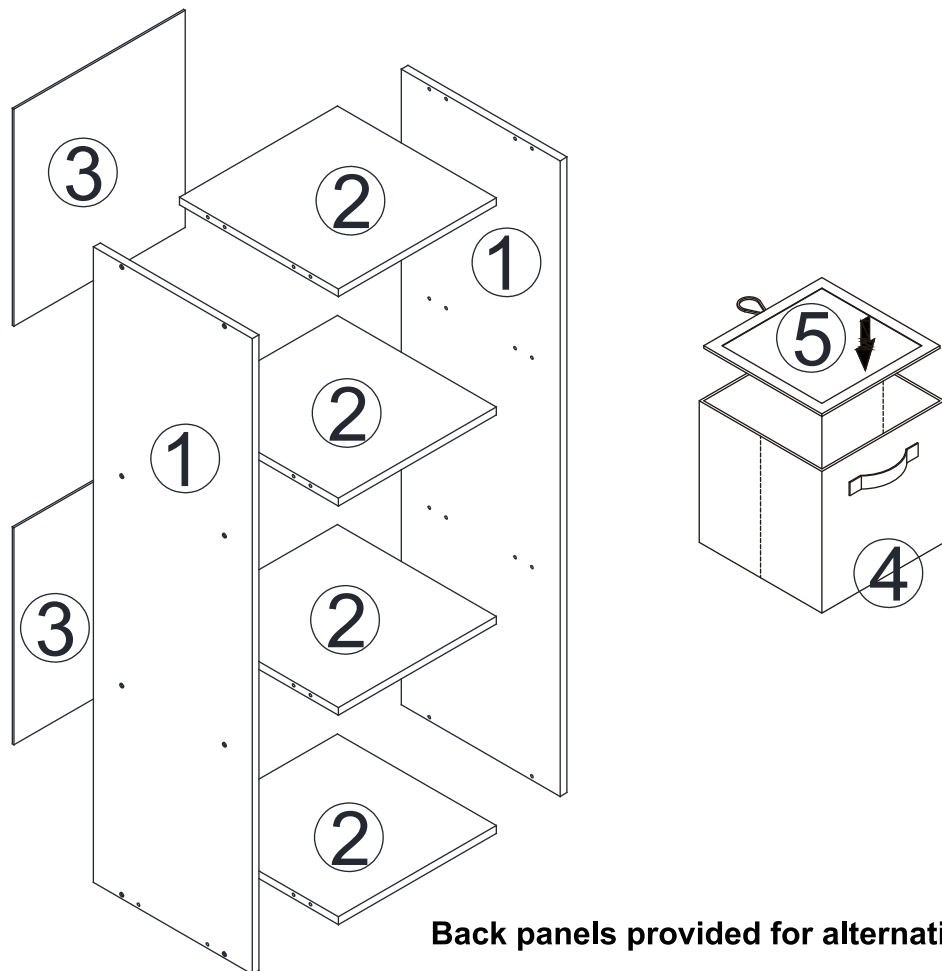

30.5 CM 3 Cube 1 Basket

ITEM CODE: G-0332

Assembly Instruction

NO.	PART LIST	QTY	NO.	PART LIST	QTY
(1)	SIDE PANEL	2	(4)	NON-WOVEN BASKET	1
(2)	SHELF	4	(5)	BOTTOM INSERT	1
(3)	BACK PANEL	2			

PART LIST

Max. Loading: 10kg

2 - 7

Made in China
Manufactured for Gill HK Limited BD4 9SW
www.gillhk.com