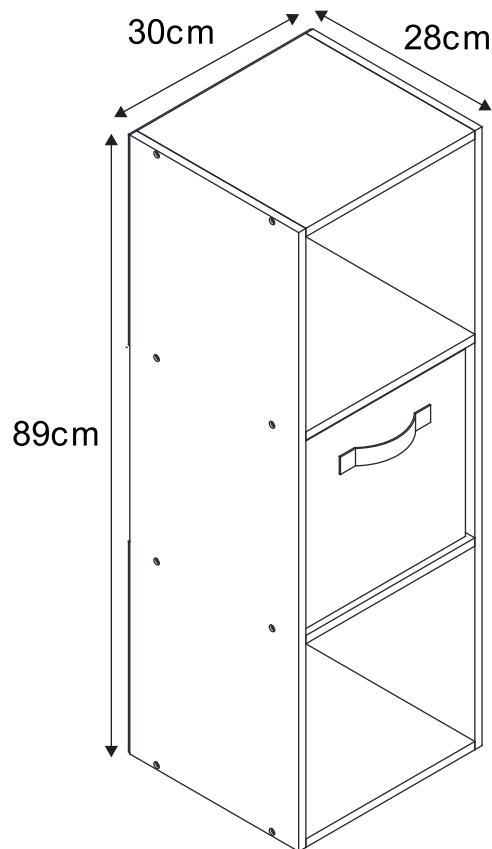

30.5 CM 3 Cube 1 Basket

ITEM CODE: G-0332

Assembly Instruction

30mins

APPROXIMATE ASSEMBLY TIME

2 PEOPLE ASSEMBLY

FLOOR AREA
1Mx1M

REQUIRED ASSEMBLY SPACE

REQUIRED ASSEMBLY TOOLS

SOFT RUBBER HAMMER(Not Provided)

SLOTTED SCREWDRIVER(Not Provided)

POZI SCREWDRIVER(Not Provided)

MEASURING TAPE (Not Provided)

ASSEMBLED DIMENSIONS

Max. Loading: 10kg

1 - 7

Made in China
Manufactured for Gill HK Limited BD4 9SW
www.gillhk.com

30.5 CM 3 Cube 1 Basket

ITEM CODE: G-0332

Assembly Instruction

NO.	PART LIST	QTY	NO.	PART LIST	QTY
(1)	SIDE PANEL	2	(4)	NON-WOVEN BASKET	1
(2)	SHELF	4	(5)	BOTTOM INSERT	1
(3)	BACK PANEL	2			

PART LIST

Max. Loading: 10kg

2 - 7

Made in China
Manufactured for Gill HK Limited BD4 9SW
www.gillhk.com

30.5 CM 3 Cube 1 Basket

ITEM CODE: G-0332

Assembly Instruction

HARDWARE LIST