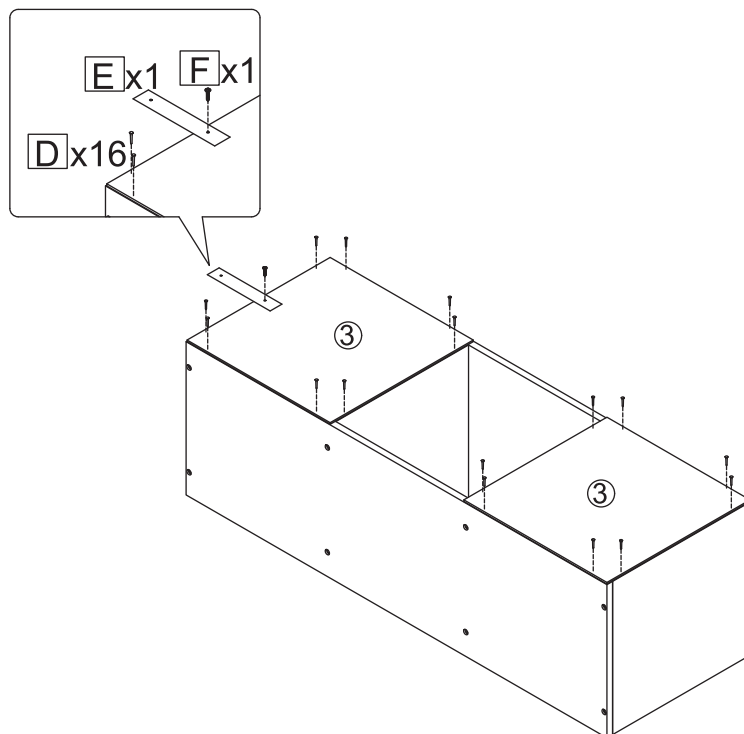

30.5 CM 3 Cube 1 Basket

ITEM CODE: G-0332
Assembly Instruction

STEP 1

STEP 2

Max. Loading: 10kg

5 - 7

Made in China
Manufactured for Gill HK Limited BD4 9SW
www.gillhk.com

30.5 CM 3 Cube 1 Basket