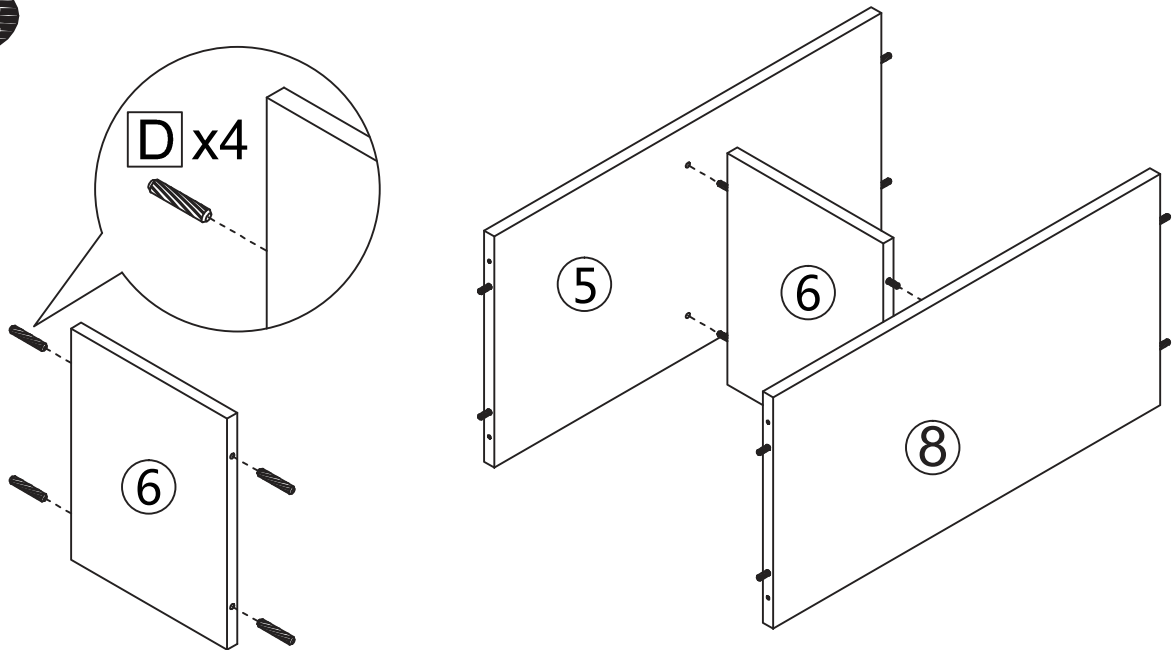

MODEL NAME:
60 CM White Bookcase With 2 Grey Baskets
G-0340

STEP 1

STEP 2