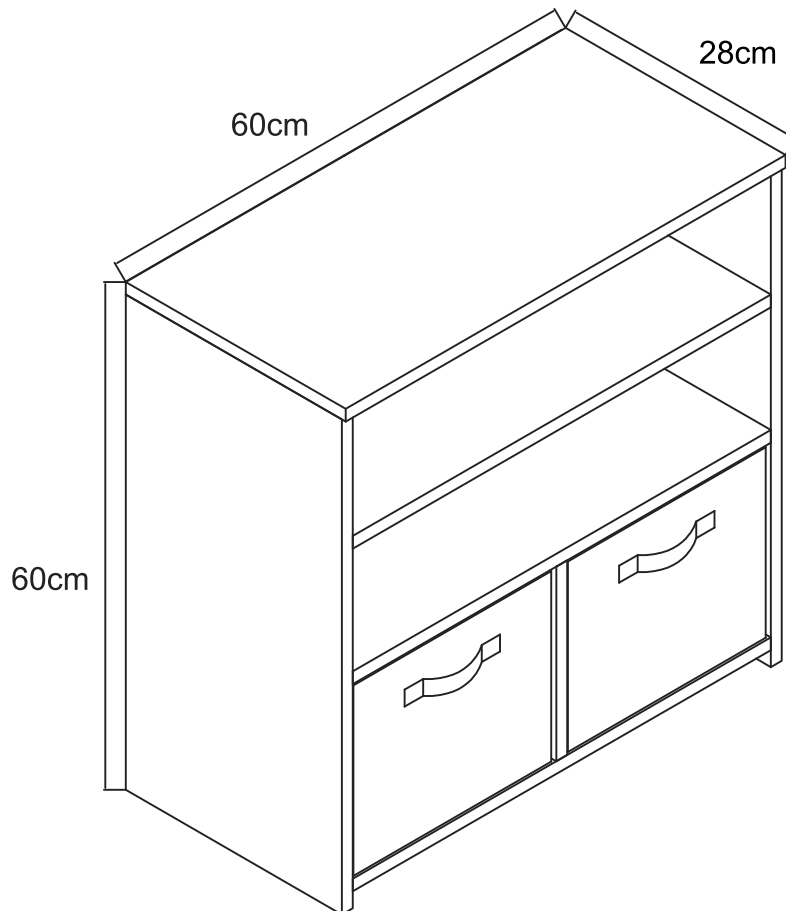

60 CM White Bookcase With 2 Grey Baskets
G-0340
Assembly Instruction

30min

APPROXIMATE ASSEMBLY TIME

2 PEOPLE ASSEMBLY

FLOOR AREA
1Mx1M

REQUIRED ASSEMBLY SPACE

REQUIRED ASSEMBLY TOOLS

SOFT RUBBER HAMMER(Not Provided)

SLOTTED SCREWDRIVER(Not Provided)

POZI SCREWDRIVER(Not Provided)

MEASURING TAPE (Not Provided)

ASSEMBLED DIMENSIONS

MODEL NAME:
60 CM White Bookcase With 2 Grey Baskets
G-0340

NO.	PART LIST	QTY	NO.	PART LIST	QTY
(1)	TOP PANEL	1	(5)	SHELF	1
(2)	LEFT SIDE PANEL	1	(6)	VERTICAL SPLIT PANEL	1
(3)	RIGHT SIDE PANEL	1	(7)	BACK PANEL	2
(4)	SHELF	1	(8)	SHELF	1

PART LIST

MODEL NAME:
60 CM White Bookcase With 2 Grey Baskets
G-0340

HARDWARE LIST

A	x4	B	x4	C	x12	D	x20	E	x20
									
Dia.6x35mm		Dia.15x10mm		Dia.4x35mm		Dia.6x30mm			
PIN		CAM LOCK		SCREW		WOODEN DOWEL		BACK PANEL NAIL	
F	x2			G	x12	H	x1		
									
NON-WOVEN FABRIC BINS				CAP STICKER		PLASTIC WEDGE			