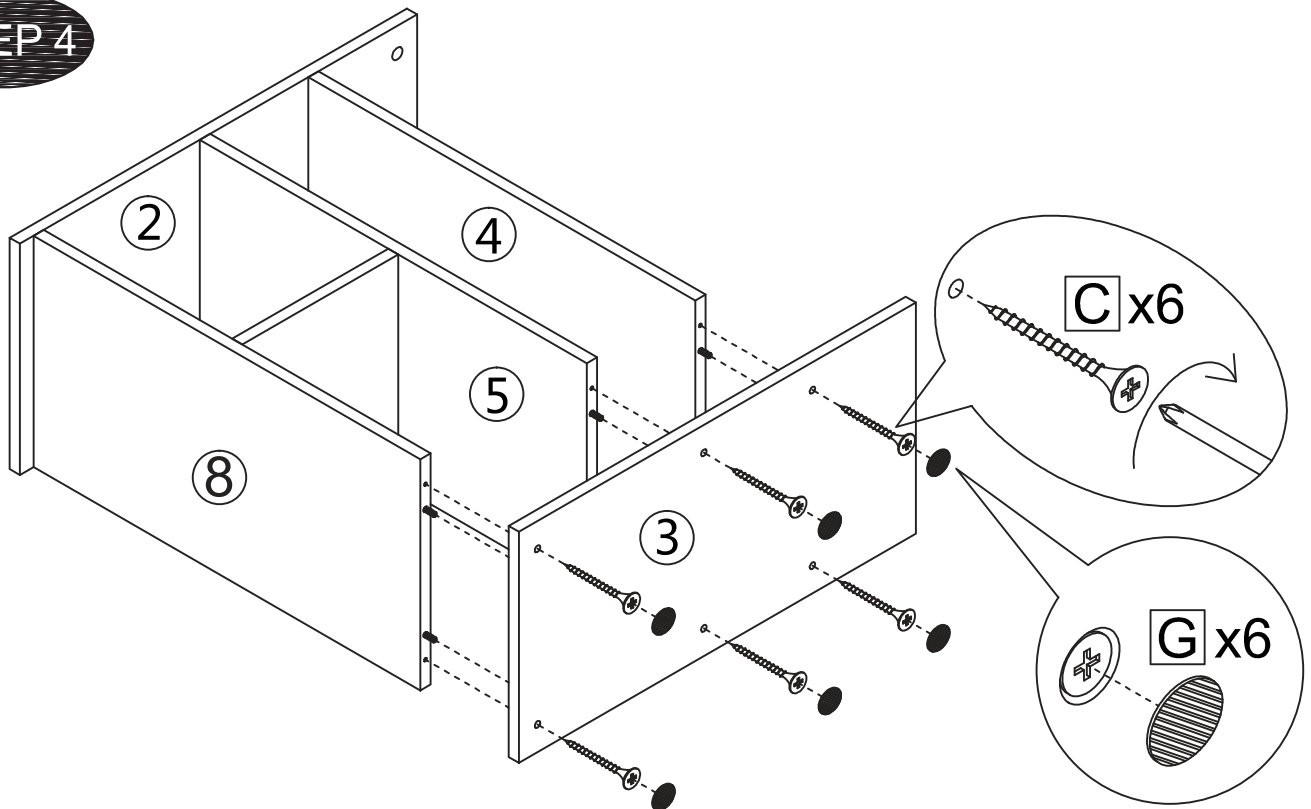

MODEL NAME:
60 CM White Bookcase With 2 Grey Baskets
G-0340

STEP 1

STEP 2

MODEL NAME:
60 CM White Bookcase With 2 Grey Baskets
G-0340

STEP 3

STEP 4

MODEL NAME:
60 CM White Bookcase With 2 Grey Baskets
G-0340