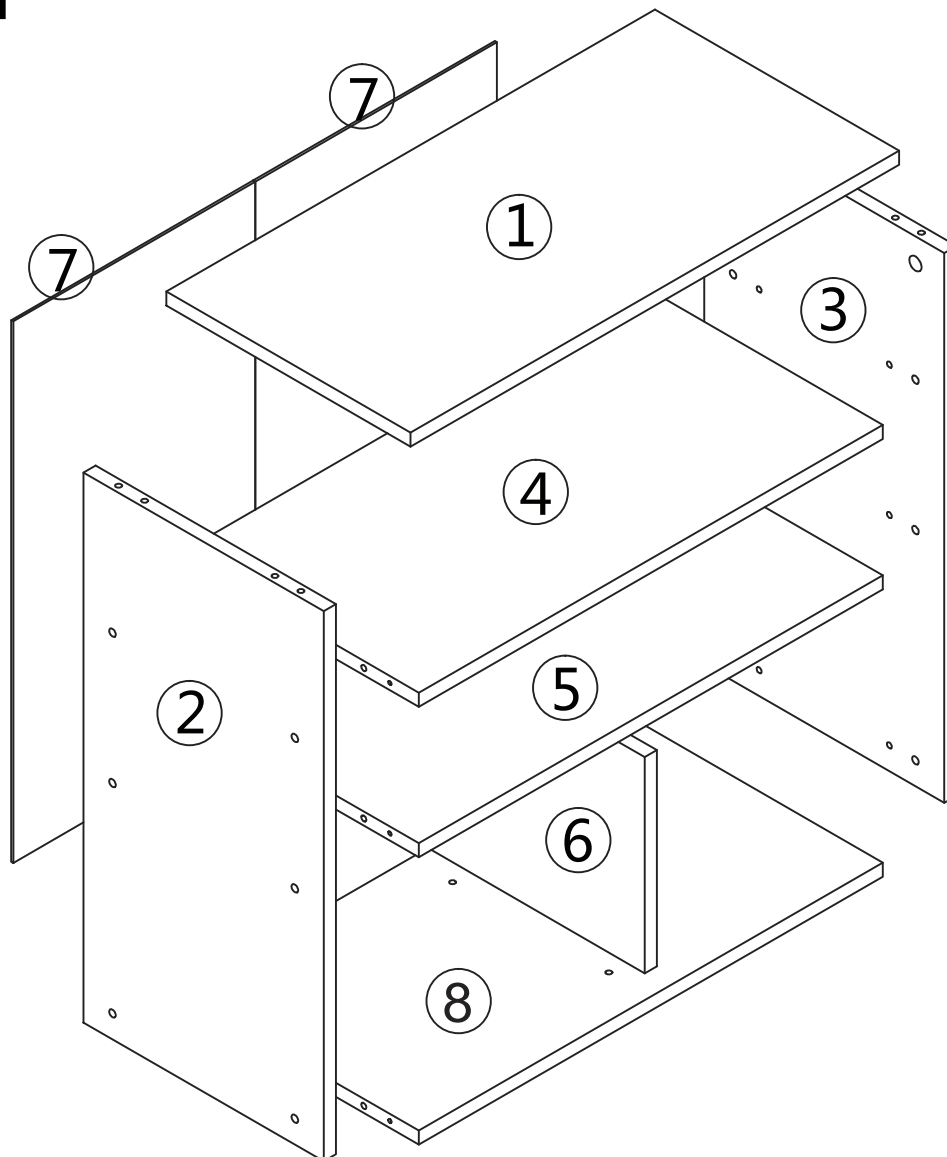

SLOTTED SCREWDRIVER(Not Provided)

POZI SCREWDRIVER(Not Provided)

MEASURING TAPE (Not Provided)

ASSEMBLED DIMENSIONS

MODEL NAME:
60 CM White Bookcase With 2 Grey Baskets
G-0340

NO.	PART LIST	QTY	NO.	PART LIST	QTY
(1)	TOP PANEL	1	(5)	SHELF	1
(2)	LEFT SIDE PANEL	1	(6)	VERTICAL SPLIT PANEL	1
(3)	RIGHT SIDE PANEL	1	(7)	BACK PANEL	2
(4)	SHELF	1	(8)	SHELF	1

PART LIST

MODEL NAME:
60 CM White Bookcase With 2 Grey Baskets
G-0340

HARDWARE LIST

A	x4	B	x4	C	x12	D	x20	E	x20
									
Dia.6x35mm		Dia.15x10mm		Dia.4x35mm		Dia.6x30mm			
PIN		CAM LOCK		SCREW		WOODEN DOWEL		BACK PANEL NAIL	
F	x2			G	x12	H	x1		
									
NON-WOVEN FABRIC BINS				CAP STICKER		PLASTIC WEDGE			