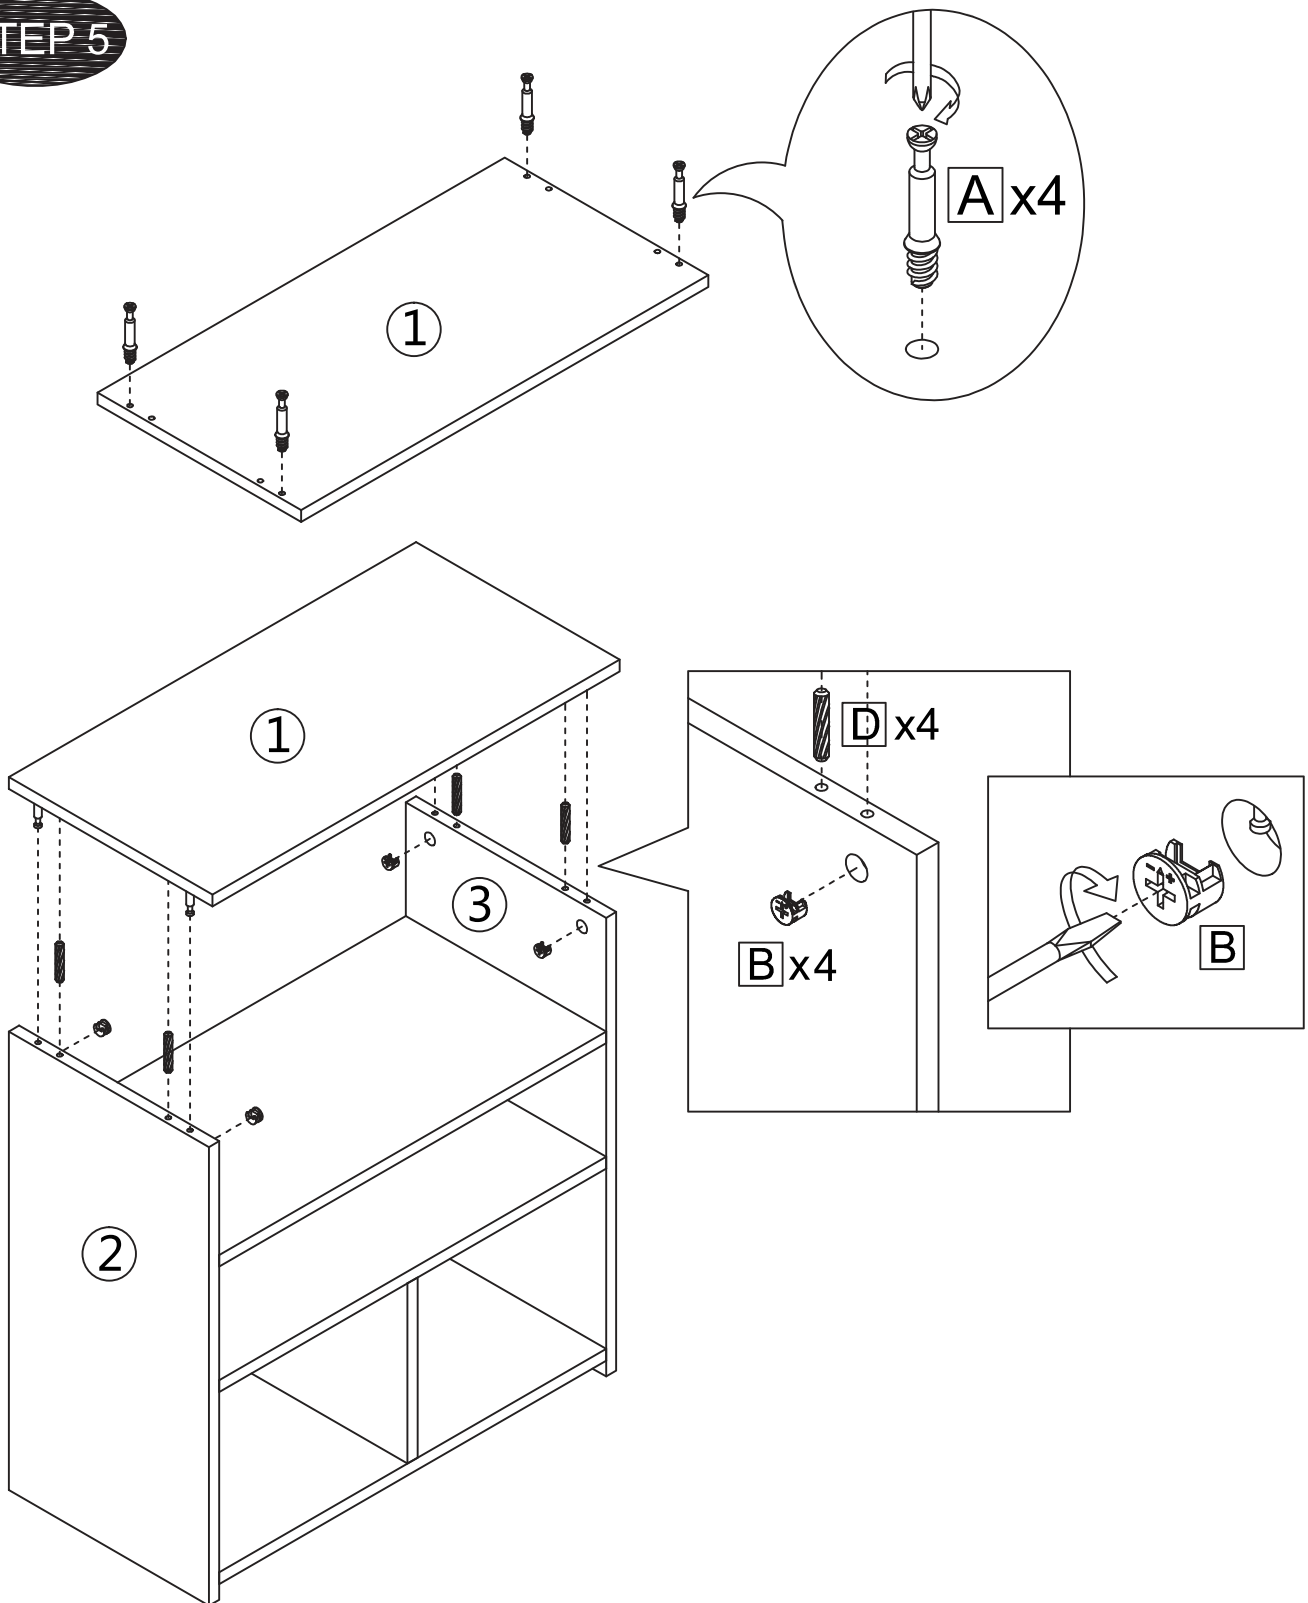

MODEL NAME:
60 CM White Bookcase With 2 Grey Baskets
G-0340

STEP 5