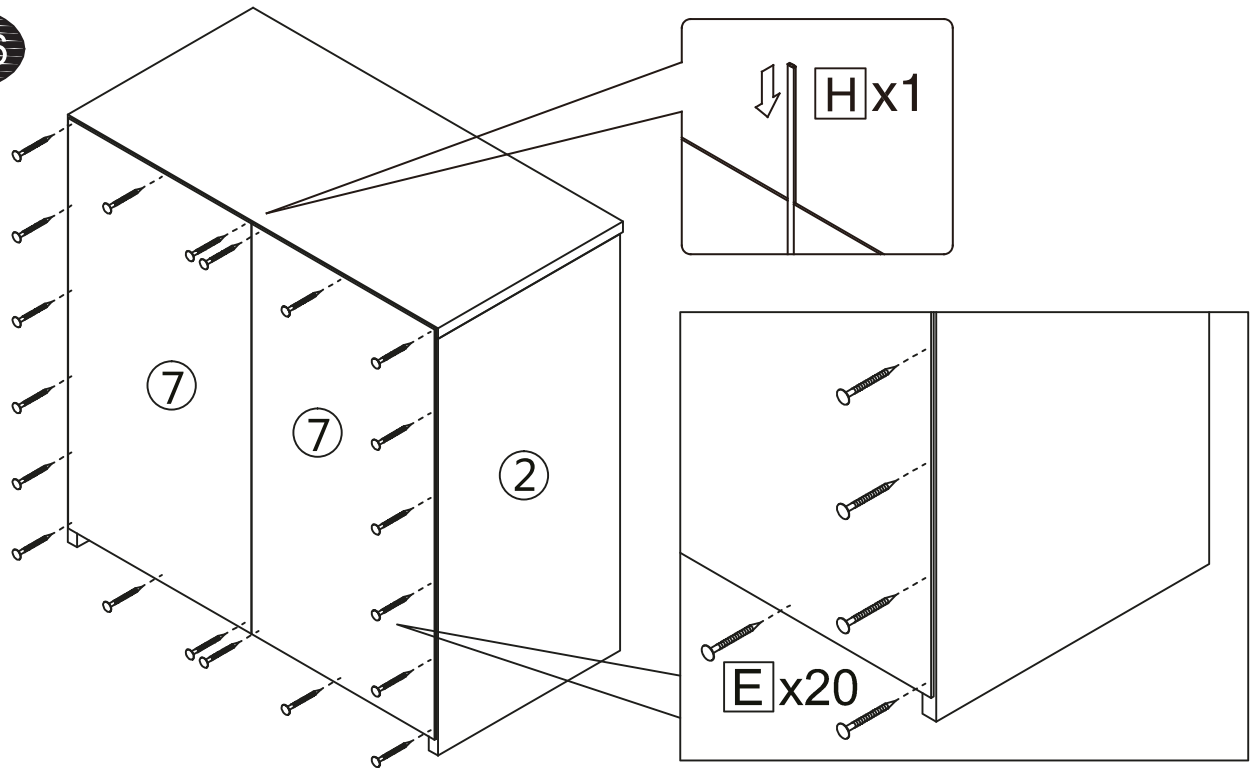

MODEL NAME:
60 CM White Bookcase With 2 Grey Baskets
G-0340

STEP 6