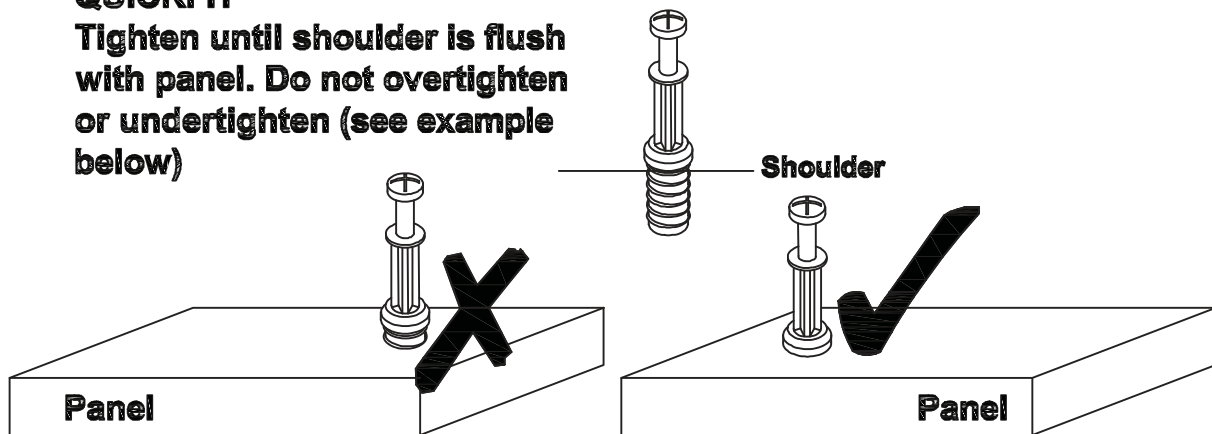

MODEL NAME:
60 CM White Bookcase With 2 Grey Baskets
G-0340

**SPECIAL TIPS FOR FITTING CAM-LOCKS
AND QUICKFIT**

CAM-LOCK

QUICKFIT

Tighten until shoulder is flush with panel. Do not overtighten or undertighten (see example below)