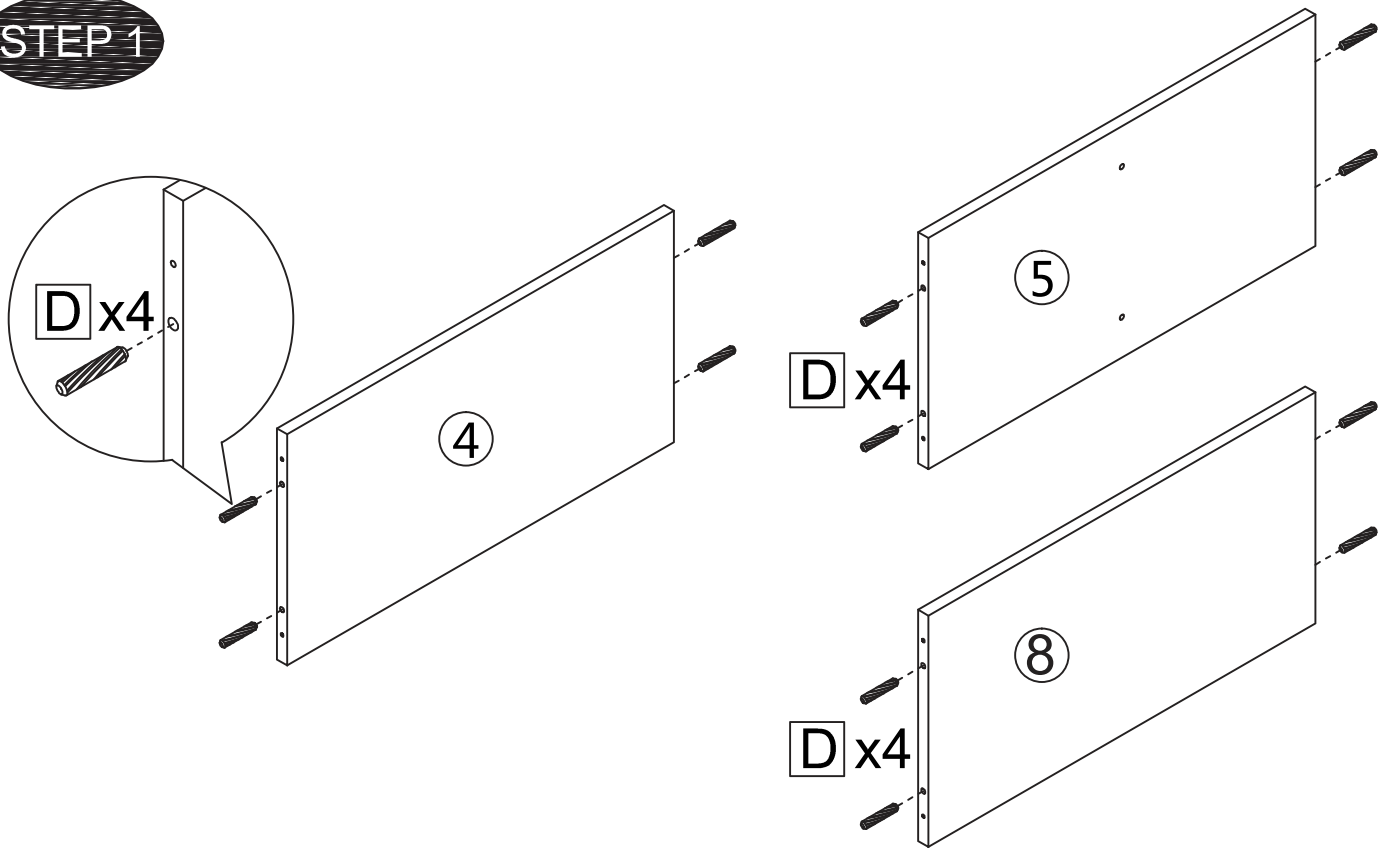

MODEL NAME:
60 CM White Bookcase With 2 Grey Baskets
G-0340

STEP 1