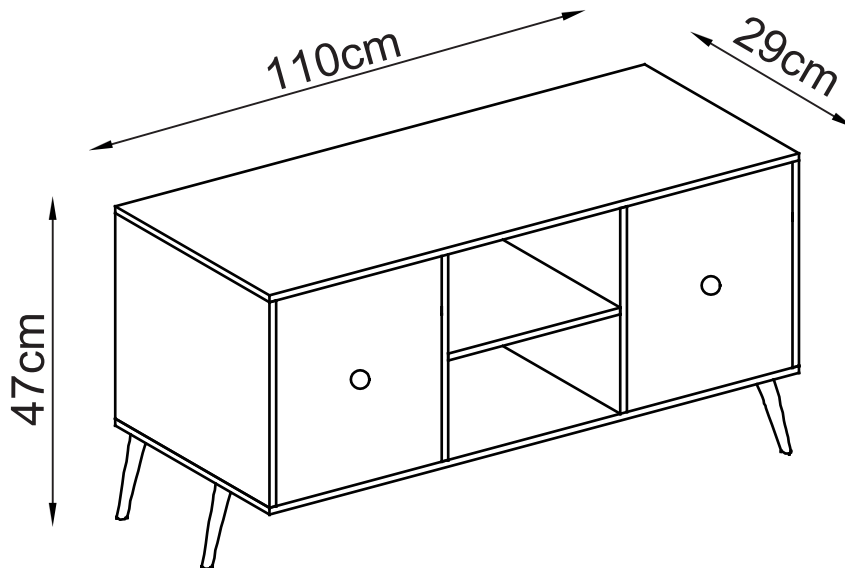

SOFT RUBBER HAMMER(Not Provided)

SLOTTED SCREWDRIVER(Not Provided)

POZI SCREWDRIVER(Not Provided)

MEASURING TAPE (Not Provided)

**ASSEMBLED DIMENSIONS**

**MODEL NAME:  
TV UNIT  
G-0443 & G-0444**

NO.	PART LIST	QTY	NO.	PART LIST	QTY
(1)	TOP PANEL	1	(7)	RIGHT SIDE PANEL	1
(2)	BOTTOM PANEL	1	(8)	SUPPORT PANEL	2
(3)	LEFT SIDE PANEL	1	(9)	BACK PANEL	2
(4)	VERTICAL SPLIT PANEL	1	(10)	WOOD LEG	4
(5)	FIXED SHELF	1	(11)	PAPER BOARD OF NONWOVEN BOX	2
(6)	VERTICAL SPLIT PANEL	1	(12)	NON WOVEN BOX	2

**PART LIST**

**MODEL NAME:  
TV UNIT  
G-0443 & G-0444**

**HARDWARE LIST**

<b>P1</b>	x8	<b>P2</b>	x8	<b>P3</b>	x12	<b>P4</b>	x20	<b>P5</b>	x4
				 Dia.4x40mm		 Dia.5x20mm			
Male camlock		Female camlock		Screw		Screw		Protective feet	