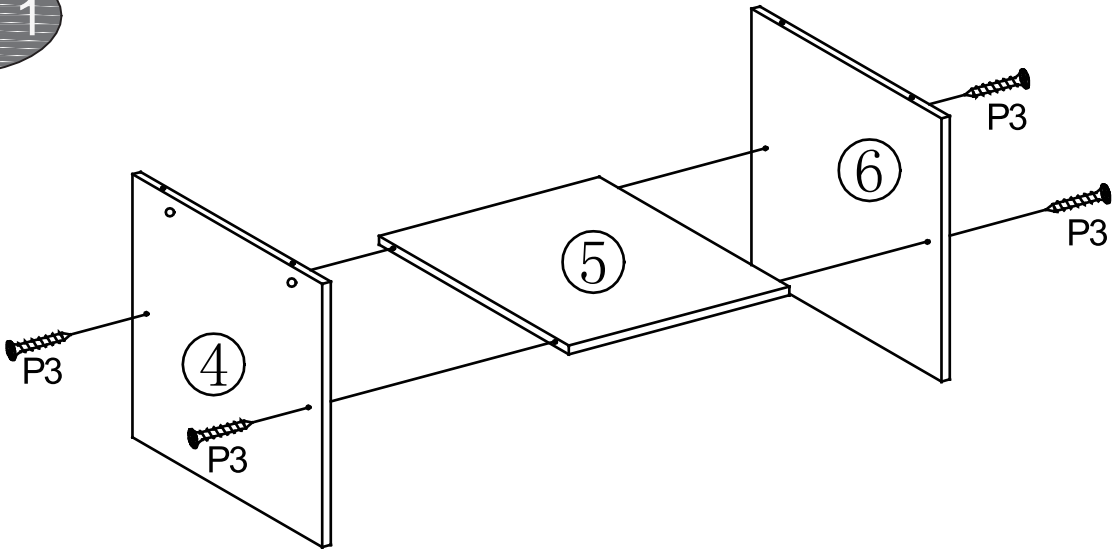

**MODEL NAME:
TV UNIT
G-0443 & G-0444**

STEP 1