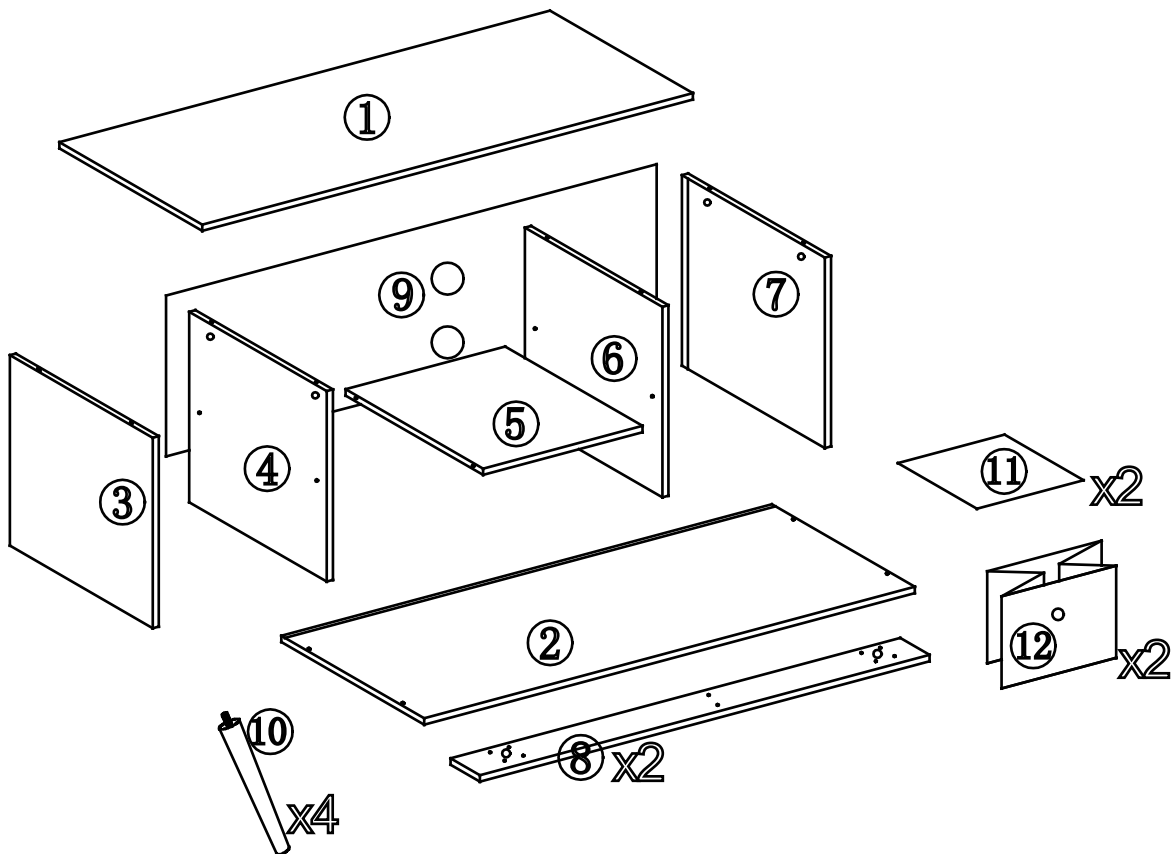

SOFT RUBBER HAMMER(Not Provided)

SLOTTED SCREWDRIVER(Not Provided)

POZI SCREWDRIVER(Not Provided)

MEASURING TAPE (Not Provided)

**ASSEMBLED DIMENSIONS**

**MODEL NAME:  
TV UNIT  
G-0443 & G-0444**

NO.	PART LIST	QTY	NO.	PART LIST	QTY
(1)	TOP PANEL	1	(7)	RIGHT SIDE PANEL	1
(2)	BOTTOM PANEL	1	(8)	SUPPORT PANEL	2
(3)	LEFT SIDE PANEL	1	(9)	BACK PANEL	2
(4)	VERTICAL SPLIT PANEL	1	(10)	WOOD LEG	4
(5)	FIXED SHELF	1	(11)	PAPER BOARD OF NONWOVEN BOX	2
(6)	VERTICAL SPLIT PANEL	1	(12)	NON WOVEN BOX	2

**PART LIST**

**MODEL NAME:  
TV UNIT  
G-0443 & G-0444**

**HARDWARE LIST**

<b>P1</b>	x8	<b>P2</b>	x8	<b>P3</b>	x12	<b>P4</b>	x20	<b>P5</b>	x4
				 Dia.4x40mm		 Dia.5x20mm			
Male camlock		Female camlock		Screw		Screw		Protective feet	