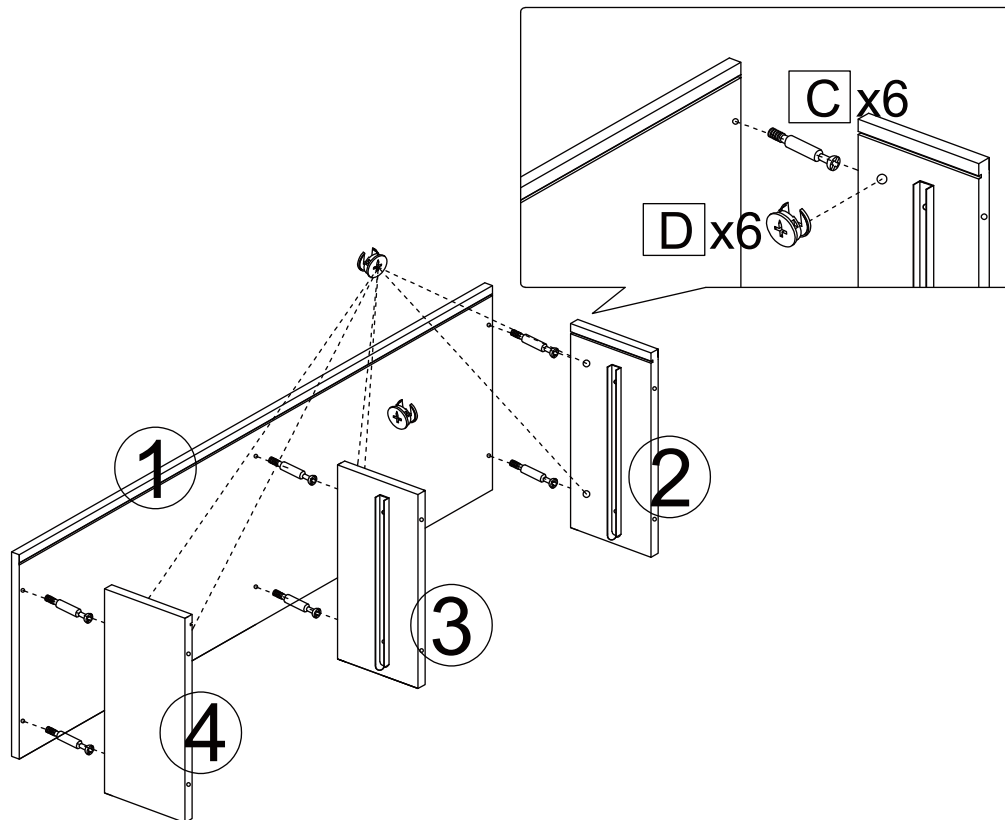

2 DRAWER CONSOLE TABLE

ITEM CODE G-0514

ASSEMBLY INSTRUCTION

STEP 2

STEP 3

MAXIMUM
LOADING: 25KG

6-10

Made in China
Manufactured for Gill HK Limited BD4 9SW
www.gillhk.com

2 DRAWER CONSOLE TABLE

ITEM CODE G-0514

ASSEMBLY INSTRUCTION

STEP 4

STEP 5

MAXIMUM
LOADING: 25KG

7 -10

Made in China
Manufactured for Gill HK Limited BD4 9SW
www.gillhk.com