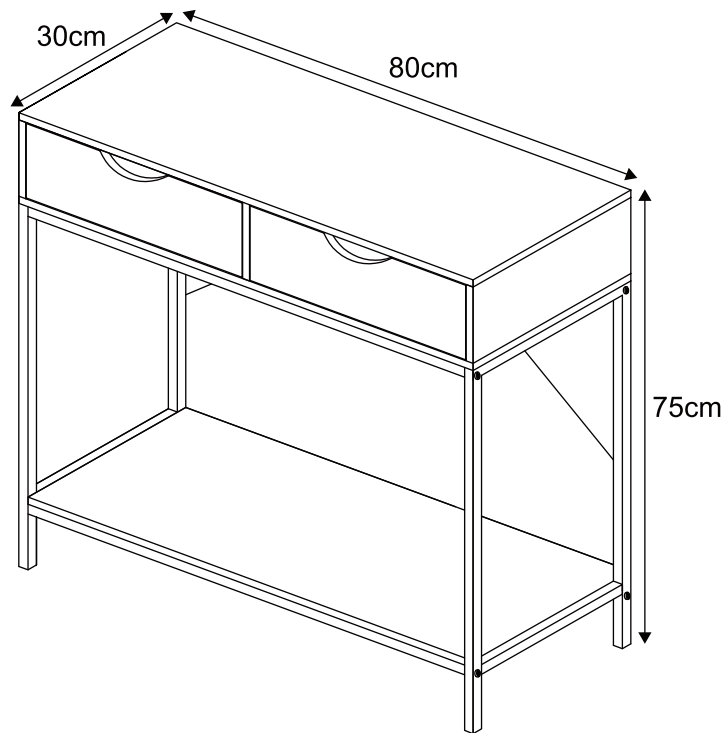

SLOTTED SCREWDRIVER (Not Provided)

POZI SCREWDRIVER (Not Provided)

MEASURING TAPE (Not Provided)

ASSEMBLED DIMENSIONS

MAXIMUM
LOADING: 25KG

1-10

Made in China
 Manufactured for Gill HK Limited BD4 9SW
www.gillhk.com

**2 DRAWER CONSOLE TABLE
ITEM CODE G-0514
ASSEMBLY INSTRUCTION**

NO.	PART LIST	QTY	NO.	PART LIST	QTY
(1)	TOP PANEL	1	(9)	METAL SUPPORT	1
(2)	LEFT SIDE PANEL	1	(10)	METAL FEET	2
(3)	MIDDLE PANEL	1	(11)	WIRE SUPPORT	2
(4)	RIGHT SIDE PANEL	1	(12)	DRAWER LEFT SIDE PANEL	2
(5)	BASE PANEL	1	(13)	DRAWER RIGHT SIDE PANEL	2
(6)	BACK PANEL	1	(14)	DRAWER FRONT PANEL	2
(7)	SHELF	1	(15)	DRAWER BACK PANEL	2
(8)	METAL SUPPORT	3	(16)	DRAWER BASE	2