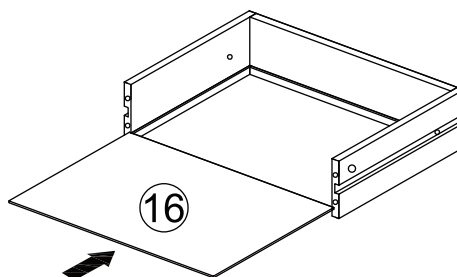

**2 DRAWER CONSOLE TABLE
ITEM CODE G-0514
ASSEMBLY INSTRUCTION**

NO.	PART LIST	QTY	NO.	PART LIST	QTY
(1)	TOP PANEL	1	(9)	METAL SUPPORT	1
(2)	LEFT SIDE PANEL	1	(10)	METAL FEET	2
(3)	MIDDLE PANEL	1	(11)	WIRE SUPPORT	2
(4)	RIGHT SIDE PANEL	1	(12)	DRAWER LEFT SIDE PANEL	2
(5)	BASE PANEL	1	(13)	DRAWER RIGHT SIDE PANEL	2
(6)	BACK PANEL	1	(14)	DRAWER FRONT PANEL	2
(7)	SHELF	1	(15)	DRAWER BACK PANEL	2
(8)	METAL SUPPORT	3	(16)	DRAWER BASE	2

2 DRAWER CONSOLE TABLE
ITEM CODE G-0514
ASSEMBLY INSTRUCTION

PART LIST

**MAXIMUM
LOADING: 25KG**

3-10

Made in China
Manufactured for Gill HK Limited BD4 95W
www.gillhk.com

2 DRAWER CONSOLE TABLE

ITEM CODE G-0514

ASSEMBLY INSTRUCTION

HARDWARE LIST

A	x4	B	x8	C	x10	D	x10	E	x14
									
DRAWER		SCREW		PIN		CAM LOCK		SCREW	
	x8	G	x12	H	x3	I	x4	J	x4
									
Dia.6x40mm		Dia.4x25mm		Dia.5x10mm		Dia.6x30mm			
BOLT		SCREW		BOLT		DOWEL		HINGE PIN	

2 DRAWER CONSOLE TABLE

ITEM CODE G-0514

ASSEMBLY INSTRUCTION

STEP 1

x2

MAXIMUM
LOADING: 25KG

5-10

Made in China
Manufactured for Gill HK Limited BD4 9SW
www.gillhk.com