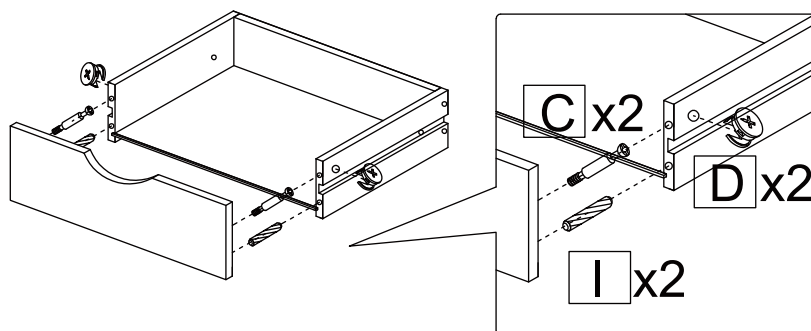

ASSEMBLY INSTRUCTION

HARDWARE LIST

A	x4	B	x8	C	x10	D	x10	E	x14
									
DRAWER		SCREW		PIN		CAM LOCK		SCREW	
	x8	G	x12	H	x3	I	x4	J	x4
									
Dia.6x40mm		Dia.4x25mm		Dia.5x10mm		Dia.6x30mm			
BOLT		SCREW		BOLT		DOWEL		HINGE PIN	

2 DRAWER CONSOLE TABLE

ITEM CODE G-0514

ASSEMBLY INSTRUCTION

STEP 1

x2

MAXIMUM
LOADING: 25KG

5-10

Made in China
Manufactured for Gill HK Limited BD4 9SW
www.gillhk.com