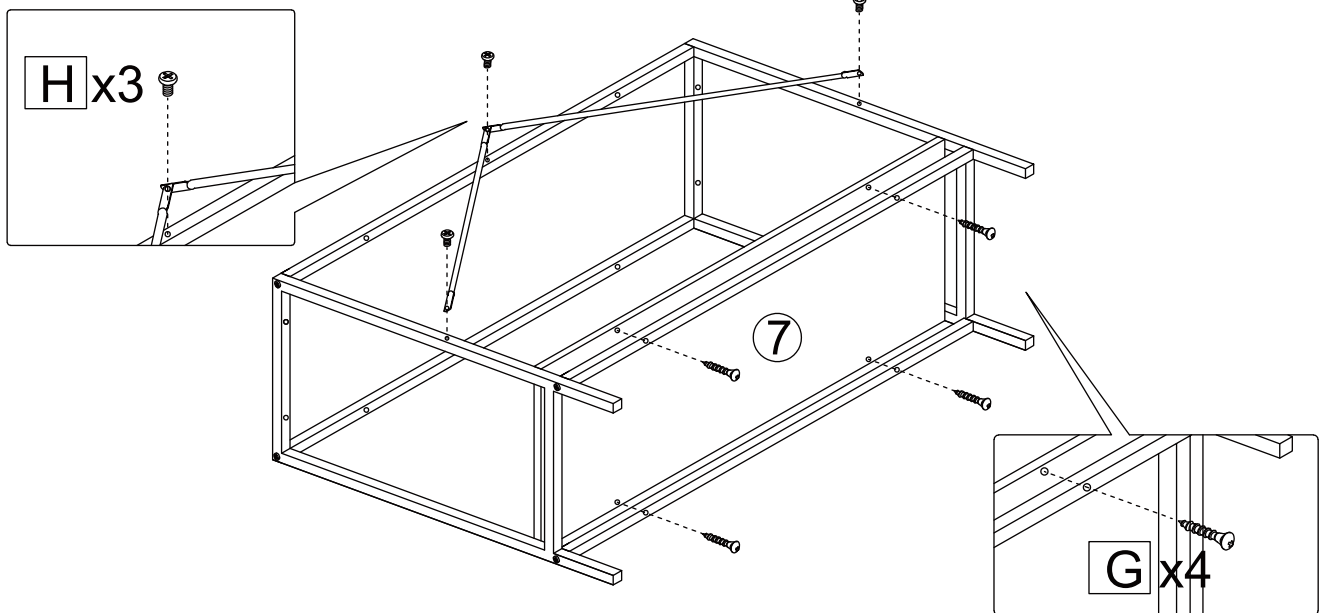

2 DRAWER CONSOLE TABLE

ITEM CODE G-0514

ASSEMBLY INSTRUCTION

STEP 6

STEP 7

MAXIMUM
LOADING: 25KG

8-10

Made in China
Manufactured for Gill HK Limited BD4 9SW
www.gillhk.com