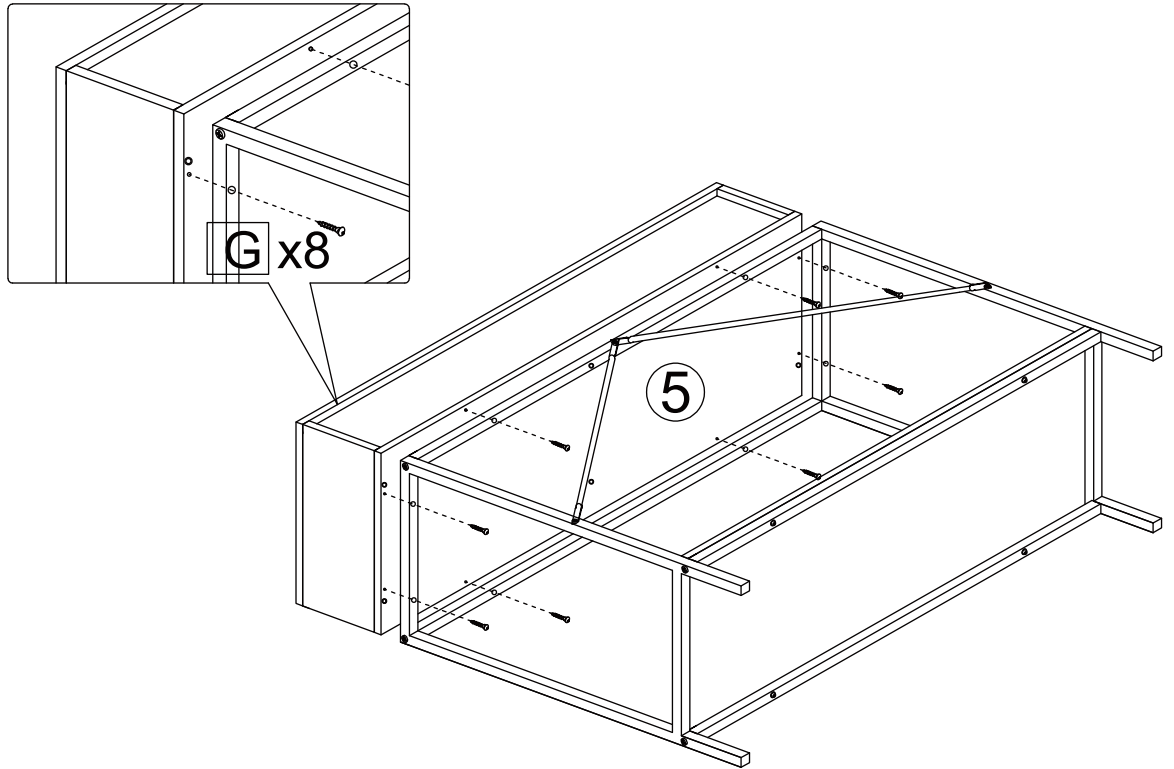

2 DRAWER CONSOLE TABLE

ITEM CODE G-0514

ASSEMBLY INSTRUCTION

STEP 8