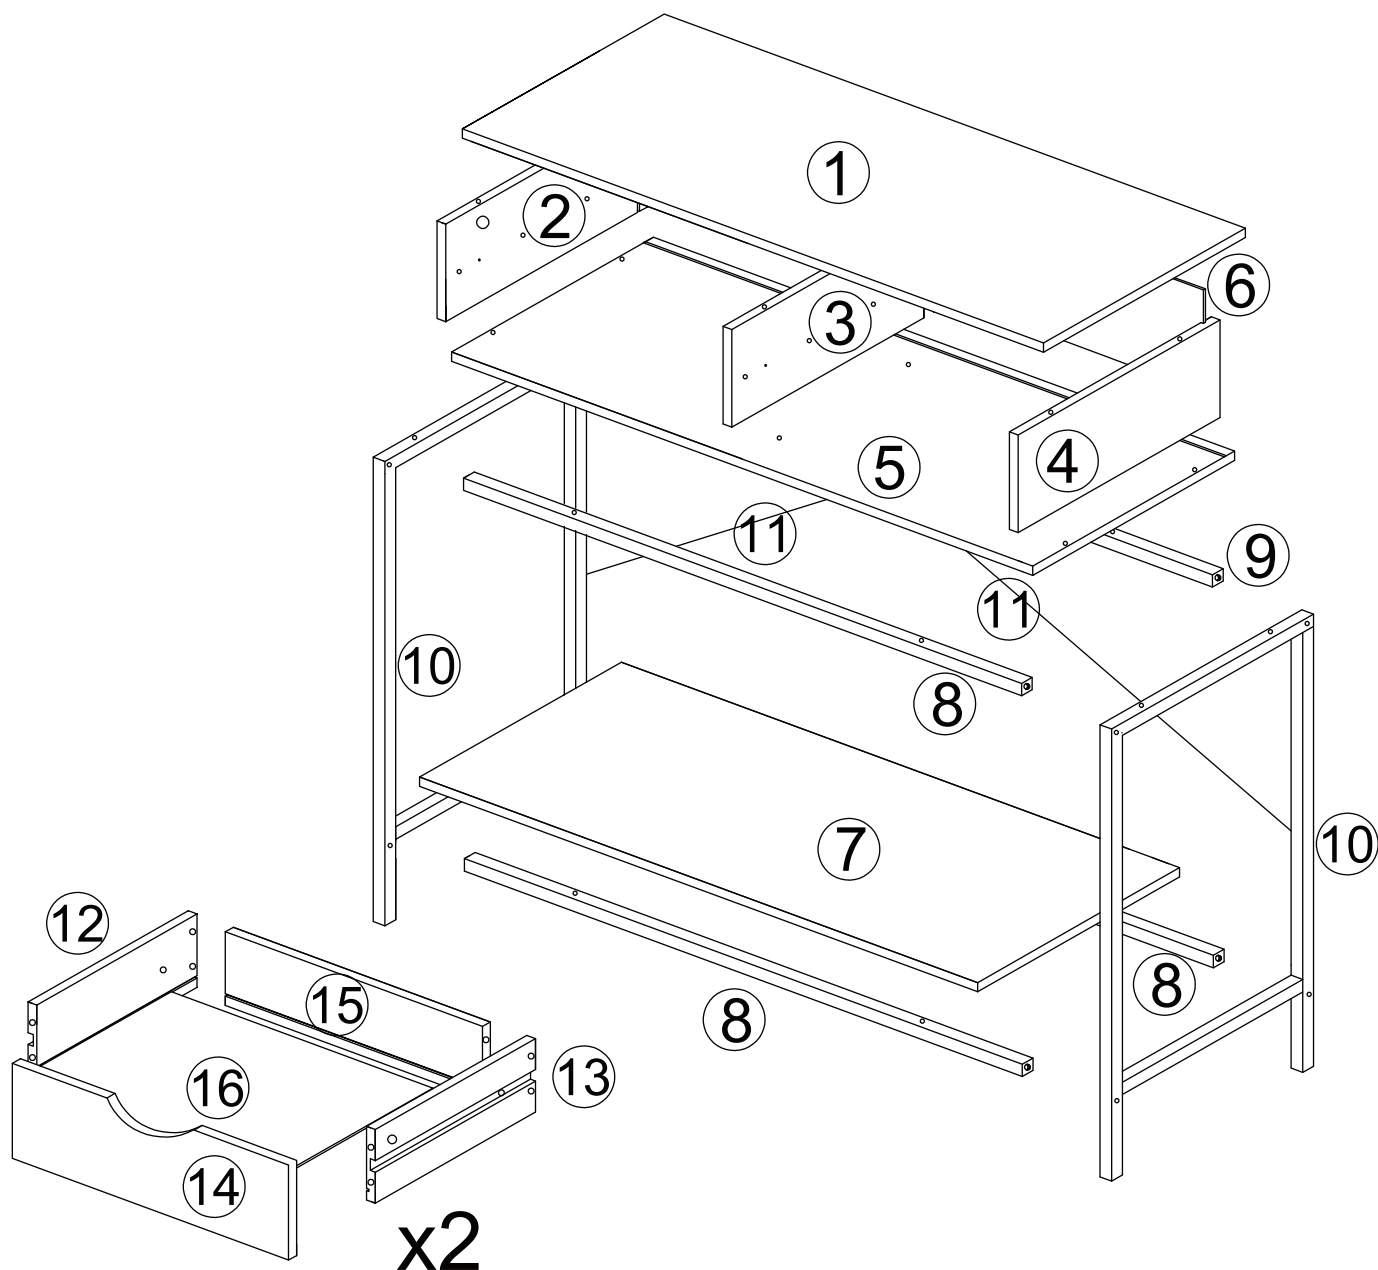

2 DRAWER CONSOLE TABLE
ITEM CODE: G-0514
ASSEMBLY INSTRUCTION

1hr

APPROXIMATE ASSEMBLY TIME

2 PEOPLE ASSEMBLY

FLOOR AREA
3MX3M

REQUIRED ASSEMBLY SPACE

REQUIRED ASSEMBLY TOOLS

SOFT RUBBER HAMMER (Not Provided)

SLOTTED SCREWDRIVER (Not Provided)

POZI SCREWDRIVER (Not Provided)

MEASURING TAPE (Not Provided)

ASSEMBLED DIMENSIONS

MAXIMUM
LOADING: 25KG

1-10

Made in China
 Manufactured for Gill HK Limited BD4 9SW
www.gillhk.com

**2 DRAWER CONSOLE TABLE
ITEM CODE G-0514
ASSEMBLY INSTRUCTION**

NO.	PART LIST	QTY	NO.	PART LIST	QTY
(1)	TOP PANEL	1	(9)	METAL SUPPORT	1
(2)	LEFT SIDE PANEL	1	(10)	METAL FEET	2
(3)	MIDDLE PANEL	1	(11)	WIRE SUPPORT	2
(4)	RIGHT SIDE PANEL	1	(12)	DRAWER LEFT SIDE PANEL	2
(5)	BASE PANEL	1	(13)	DRAWER RIGHT SIDE PANEL	2
(6)	BACK PANEL	1	(14)	DRAWER FRONT PANEL	2
(7)	SHELF	1	(15)	DRAWER BACK PANEL	2
(8)	METAL SUPPORT	3	(16)	DRAWER BASE	2

2 DRAWER CONSOLE TABLE
ITEM CODE G-0514
ASSEMBLY INSTRUCTION

PART LIST

**MAXIMUM
LOADING: 25KG**

3-10

Made in China
Manufactured for Gill HK Limited BD4 95W
www.gillhk.com

2 DRAWER CONSOLE TABLE

ITEM CODE G-0514