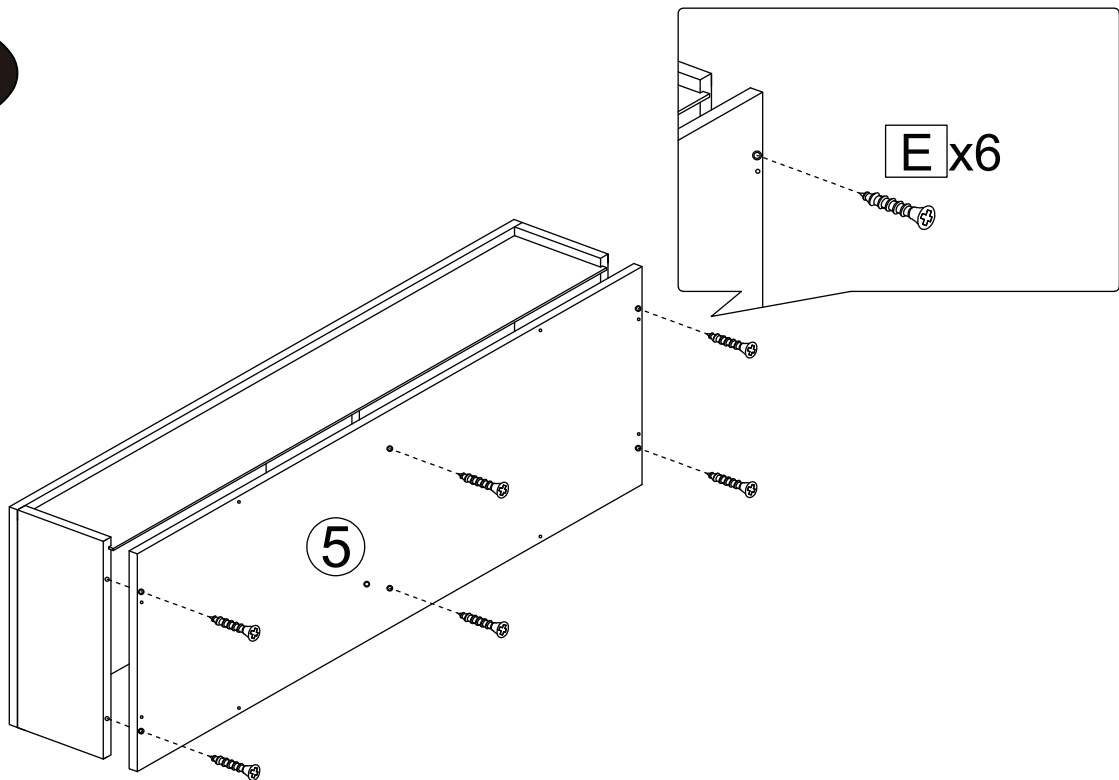

2 DRAWER CONSOLE TABLE

ITEM CODE G-0514

ASSEMBLY INSTRUCTION

STEP 4

STEP 5

MAXIMUM
LOADING: 25KG

7 -10

Made in China
Manufactured for Gill HK Limited BD4 9SW
www.gillhk.com

2 DRAWER CONSOLE TABLE

ITEM CODE G-0514

ASSEMBLY INSTRUCTION

STEP 6

STEP 7

MAXIMUM
LOADING: 25KG

8-10

Made in China
Manufactured for Gill HK Limited BD4 9SW
www.gillhk.com