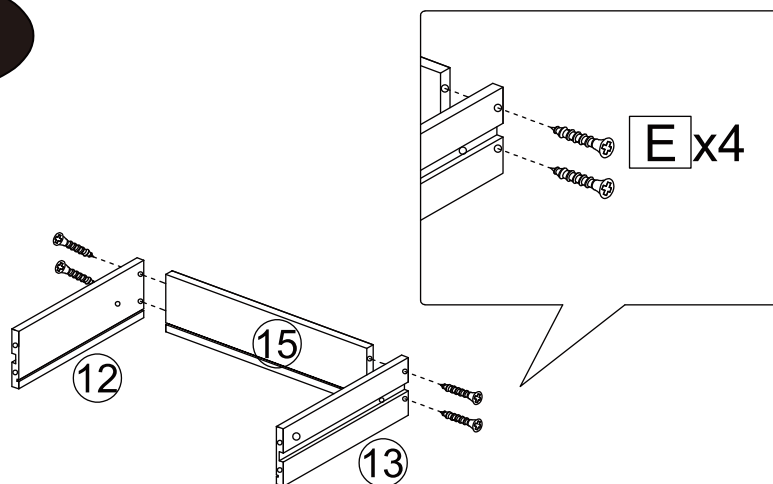

2 DRAWER CONSOLE TABLE
ITEM CODE G-0514
ASSEMBLY INSTRUCTION

PART LIST

**MAXIMUM
LOADING: 25KG**

3-10

Made in China
Manufactured for Gill HK Limited BD4 95W
www.gillhk.com

2 DRAWER CONSOLE TABLE

ITEM CODE G-0514

ASSEMBLY INSTRUCTION

HARDWARE LIST

A	x4	B	x8	C	x10	D	x10	E	x14
									
DRAWER		SCREW		PIN		CAM LOCK		SCREW	
	x8	G	x12	H	x3	I	x4	J	x4
									
Dia.6x40mm		Dia.4x25mm		Dia.5x10mm		Dia.6x30mm			
BOLT		SCREW		BOLT		DOWEL		HINGE PIN	

2 DRAWER CONSOLE TABLE

ITEM CODE G-0514

ASSEMBLY INSTRUCTION

STEP 1

x2

MAXIMUM
LOADING: 25KG

5-10

Made in China
Manufactured for Gill HK Limited BD4 9SW
www.gillhk.com