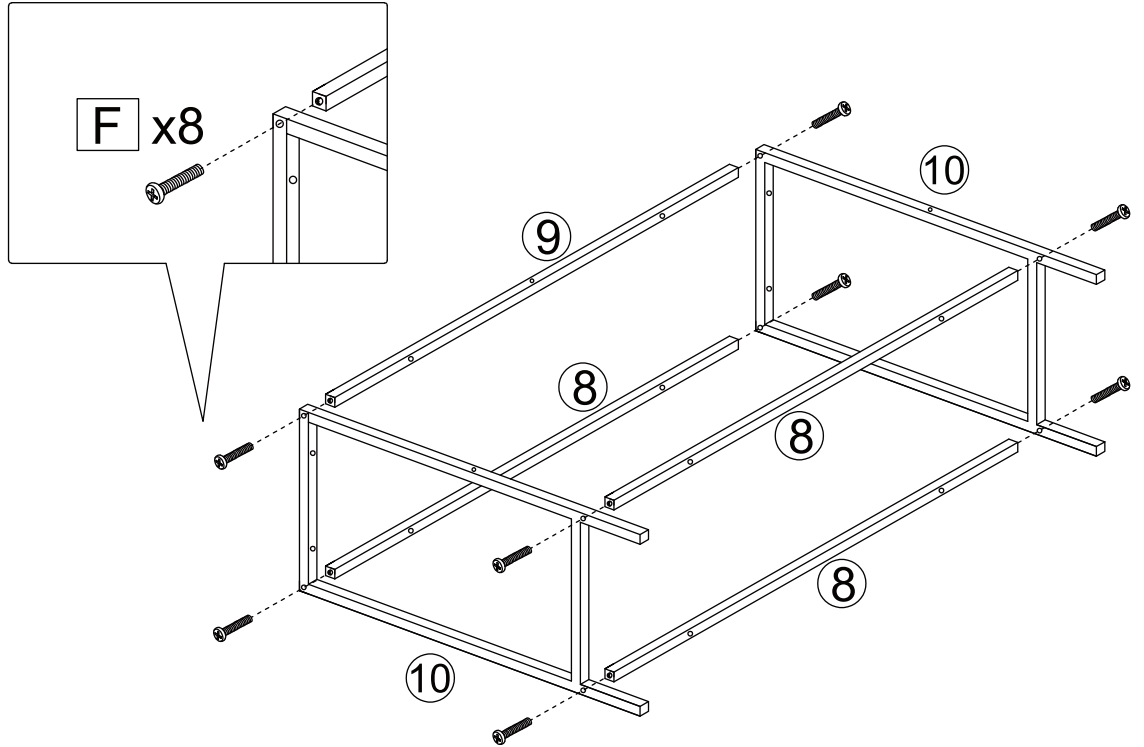

2 DRAWER CONSOLE TABLE

ITEM CODE G-0514

ASSEMBLY INSTRUCTION

STEP 6