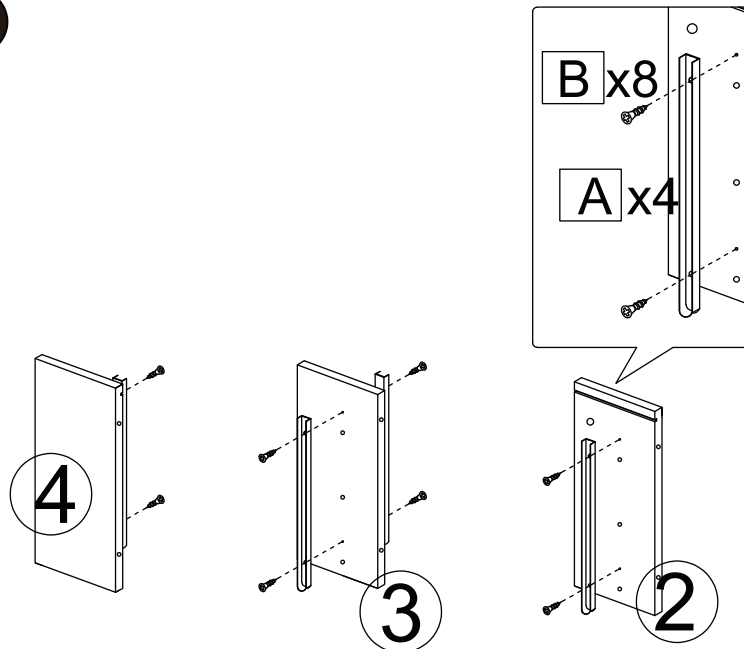

ASSEMBLY INSTRUCTION

HARDWARE LIST

A	x4	B	x8	C	x10	D	x10	E	x14
									
DRAWER		SCREW		PIN		CAM LOCK		SCREW	
	x8	G	x12	H	x3	I	x4	J	x4
									
Dia.6x40mm		Dia.4x25mm		Dia.5x10mm		Dia.6x30mm			
BOLT		SCREW		BOLT		DOWEL		HINGE PIN	

2 DRAWER CONSOLE TABLE

ITEM CODE G-0514

ASSEMBLY INSTRUCTION

STEP 1

x2

MAXIMUM
LOADING: 25KG

5-10

Made in China
Manufactured for Gill HK Limited BD4 9SW
www.gillhk.com

2 DRAWER CONSOLE TABLE

ITEM CODE G-0514

ASSEMBLY INSTRUCTION

STEP 2

STEP 3

MAXIMUM
LOADING: 25KG

6-10

Made in China
Manufactured for Gill HK Limited BD4 9SW
www.gillhk.com