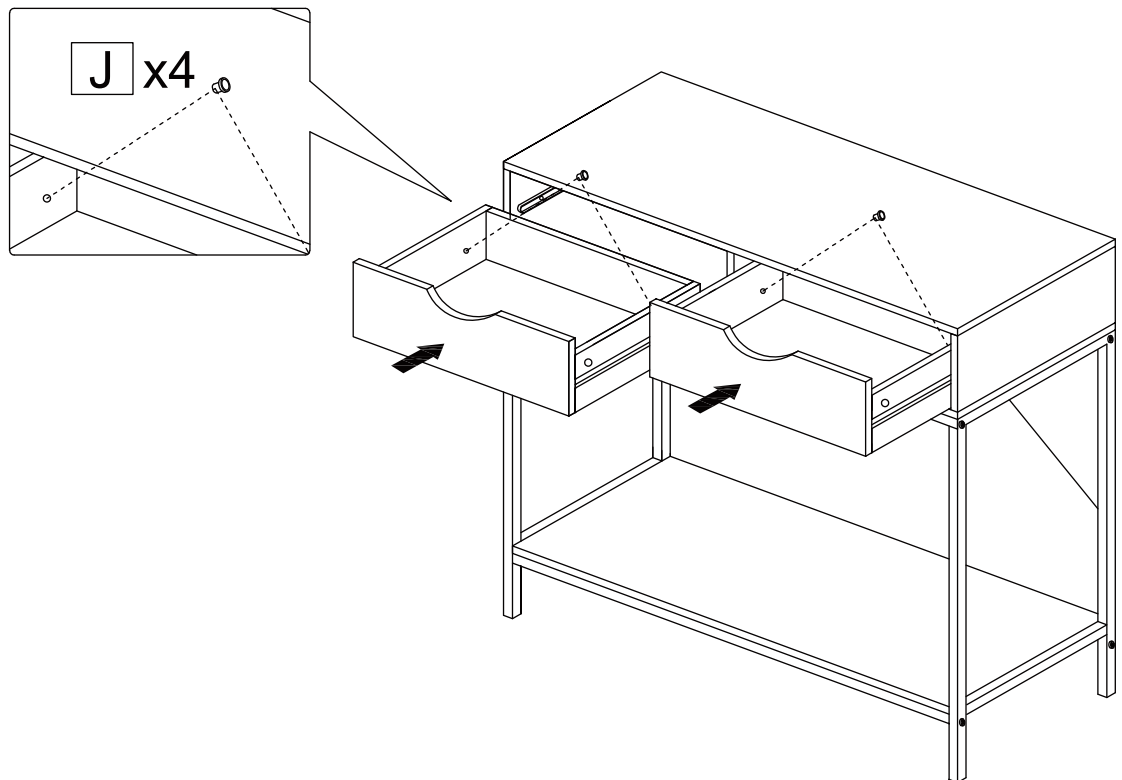

2 DRAWER CONSOLE TABLE

ITEM CODE G-0514

ASSEMBLY INSTRUCTION

STEP 8

STEP 9

MAXIMUM
LOADING: 25KG

9-10

Made in China
Manufactured for Gill HK Limited BD4 9SW
www.gillhk.com

2 DRAWER CONSOLE TABLE

ITEM CODE G-0514

ASSEMBLY INSTRUCTION

Safety Advice and Care Advice

KEEP ALL THE SAFETY ADVICE AND INSTRUCTIONS IN A SAFE PLACE FOR FUTURE REFERENCE!

WARNING! RISK OF LOSS OF LIFE OR ACCIDENT