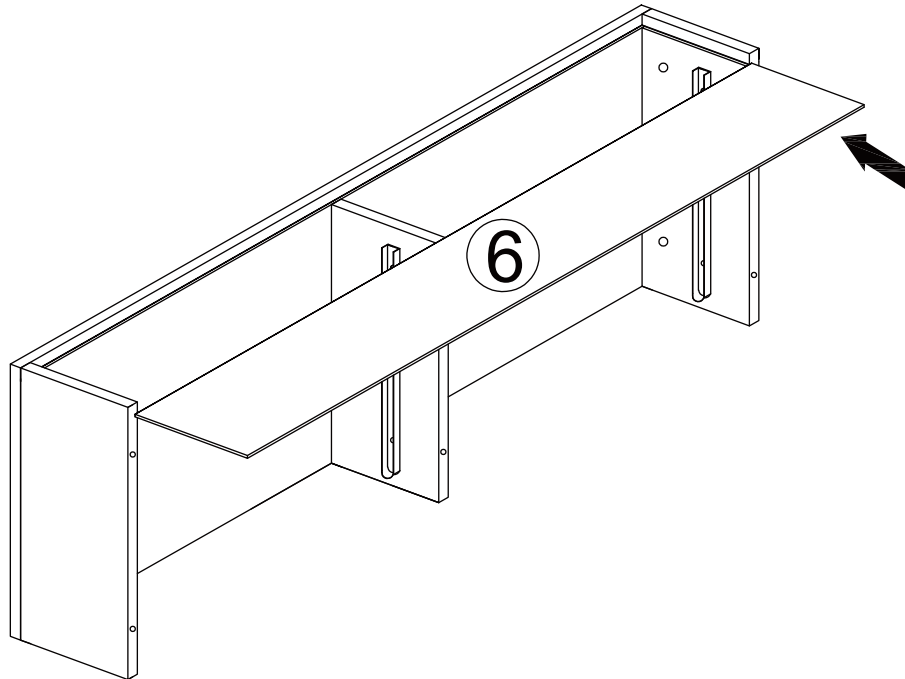

2 DRAWER CONSOLE TABLE

ITEM CODE G-0514

ASSEMBLY INSTRUCTION

STEP 4