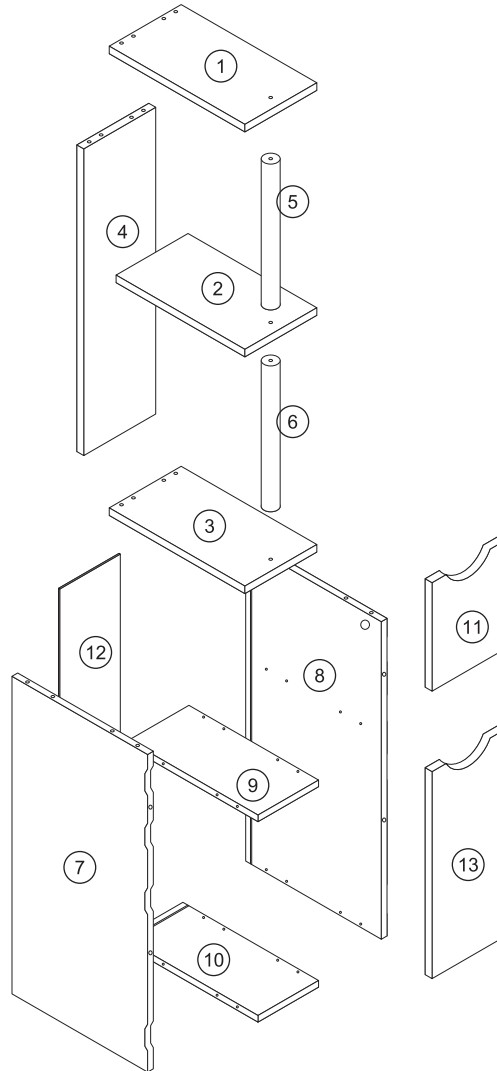

BATHROOM STORAGE CABINET

ITEM CODE G-0497

ASSEMBLY INSTRUCTION

A		M4x30mm	9 PCS
B			12 PCS
C			12 PCS
D			18 PCS
E			3 PCS
F			4 PCS
G		M3x12mm	16 PCS

H		M3x8mm	2 PCS
I			2 PCS
J			4 PCS
K		M4x12mm	1 PCS
L			1 PCS
M			1 PCS
N			1 PCS

Max. Loading : 12.5kg

2-13

Made in China
Manufactured for Gill HK Limited BD4 9SW
www.gillhk.com