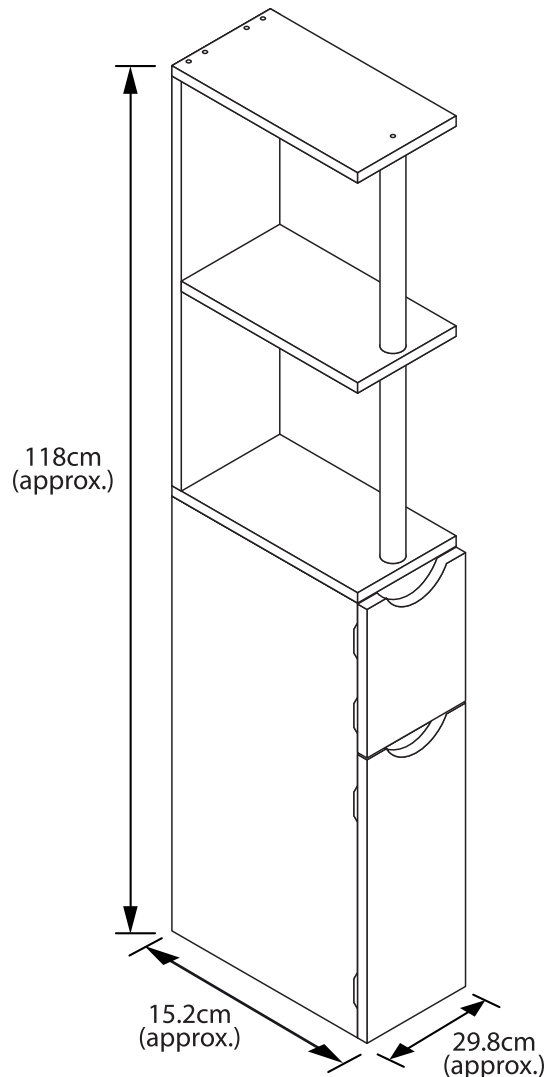

#### ASSEMBLED DIMENSIONS

Max. Loading : 12.5kg

**1-13**

Made in China  
Manufactured for Gill HK Limited BD4 9SW  
[www.gillhk.com](http://www.gillhk.com)