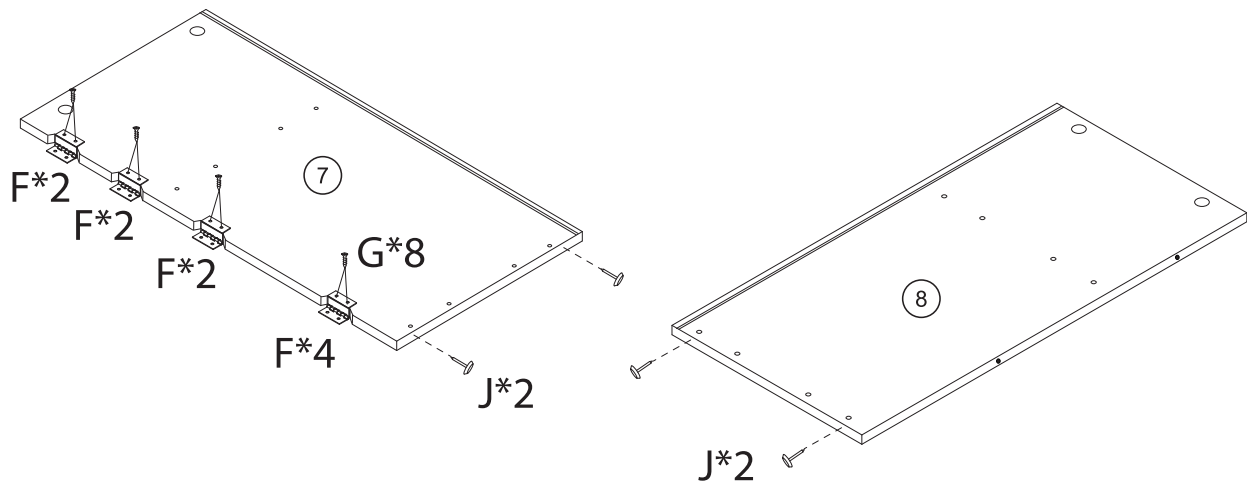

BATHROOM STORAGE CABINET

ITEM CODE G-0497

ASSEMBLY INSTRUCTION

Step 1