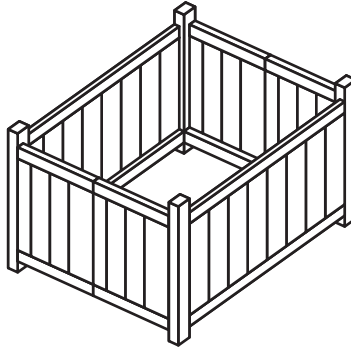

Square Folding Planter
ITEM CODE: G-0499
Assembly Instruction

15MINS

APPROXIMATE ASSEMBLY TIME

1 PEOPLE ASSEMBLY

FLOOR AREA
1Mx1M

REQUIRED ASSEMBLY SPACE

ASSEMBLED DIMENSIONS

Square Folding Planter

Model Number: G-0499

Assembly Instructions

MATERIAL LIST

A

B

x 1

Square Folding Planter

Model Number: G-0499

Assembly Instructions

STEP 1

Square Folding Planter

Model Number: G-0499

Assembly Instructions

STEP 2

Square Folding Planter

Model Number: G-0499