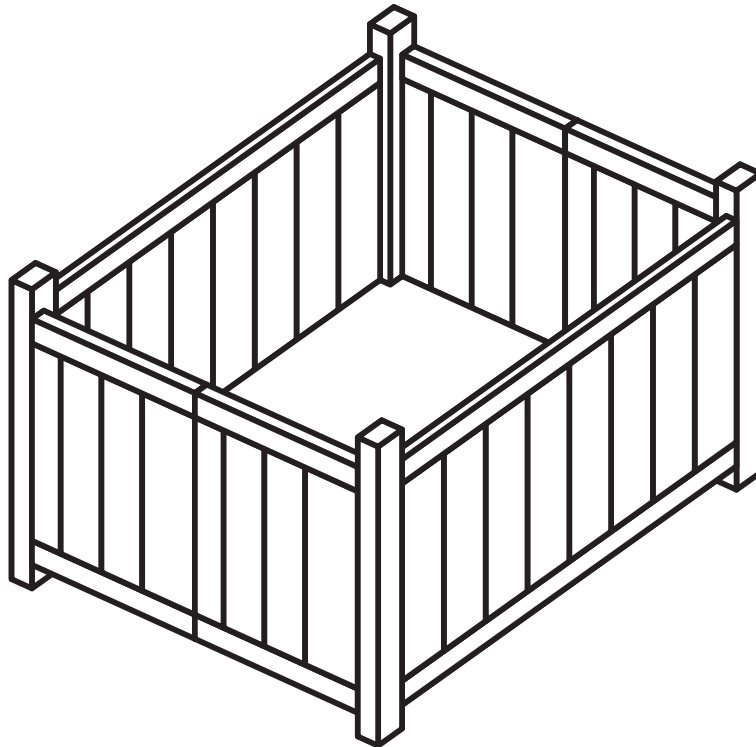

Square Folding Planter
ITEM CODE: G-0499
Assembly Instruction

15MINS

APPROXIMATE ASSEMBLY TIME

1 PEOPLE ASSEMBLY

FLOOR AREA
1Mx1M

REQUIRED ASSEMBLY SPACE

ASSEMBLED DIMENSIONS

Square Folding Planter

Model Number: G-0499

Assembly Instructions

MATERIAL LIST

A

B

x 1

Square Folding Planter

Model Number: G-0499

Assembly Instructions

STEP 1

Square Folding Planter

Model Number: G-0499

Assembly Instructions

STEP 2

Square Folding Planter

Model Number: G-0499

Assembly Instructions

STEP 3

Square Folding Planter

Model Number: G-0499

Assembly Instructions

IMPORTANT: PLEASE RETAIN THIS INSTRUCTION MANUAL FOR FUTURE REFERENCE. PLEASE READ CAREFULLY.

WARNING:

Natural materials may discolour and split after exposure to the outdoor elements. Care must be taken when folding / unfolding of this item. Keep your fingers away. Children should be supervised.