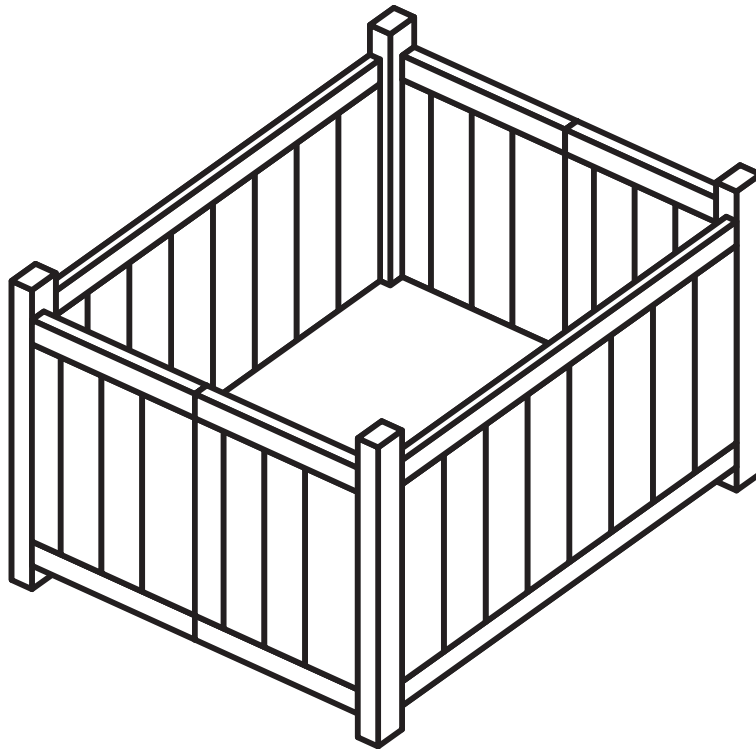

Square Folding Planter
ITEM CODE: G-0499
Assembly Instruction

15MINS

APPROXIMATE ASSEMBLY TIME

1 PEOPLE ASSEMBLY

FLOOR AREA
1Mx1M

REQUIRED ASSEMBLY SPACE

ASSEMBLED DIMENSIONS

Square Folding Planter

Model Number: G-0499

Assembly Instructions

MATERIAL LIST

A

B

x 1

Square Folding Planter

Model Number: G-0499

Assembly Instructions

STEP 1

Square Folding Planter

Model Number: G-0499

Assembly Instructions

STEP 2

Square Folding Planter

Model Number: G-0499

Assembly Instructions

STEP 3

Square Folding Planter

Model Number: G-0499

Assembly Instructions

IMPORTANT: PLEASE RETAIN THIS INSTRUCTION MANUAL FOR FUTURE REFERENCE. PLEASE READ CAREFULLY.

WARNING:

Natural materials may discolour and split after exposure to the outdoor elements. Care must be taken when folding / unfolding of this item. Keep your fingers away. Children should be supervised.