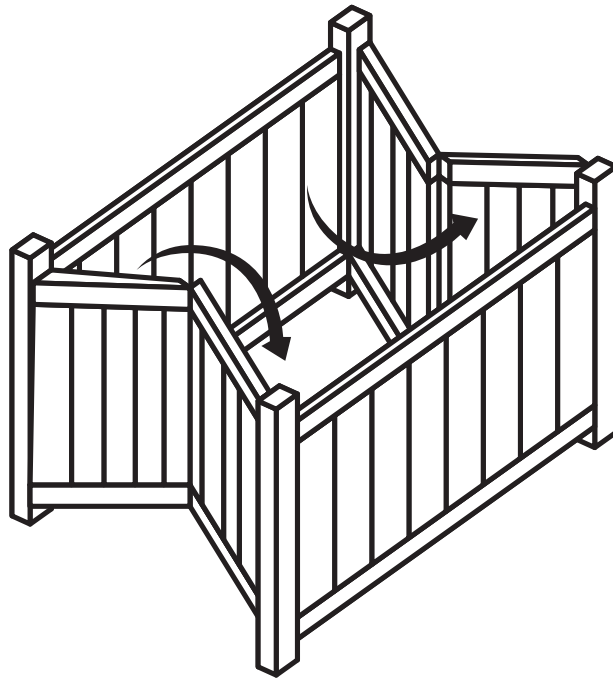

Square Folding Planter
ITEM CODE: G-0499
Assembly Instruction

15MINS

APPROXIMATE ASSEMBLY TIME

1 PEOPLE ASSEMBLY

FLOOR AREA
1Mx1M

REQUIRED ASSEMBLY SPACE

ASSEMBLED DIMENSIONS

Square Folding Planter

Model Number: G-0499

Assembly Instructions

MATERIAL LIST

A

B

x 1

Square Folding Planter

Model Number: G-0499

Assembly Instructions

STEP 1

Square Folding Planter

Model Number: G-0499

Assembly Instructions

STEP 2

Square Folding Planter

Model Number: G-0499