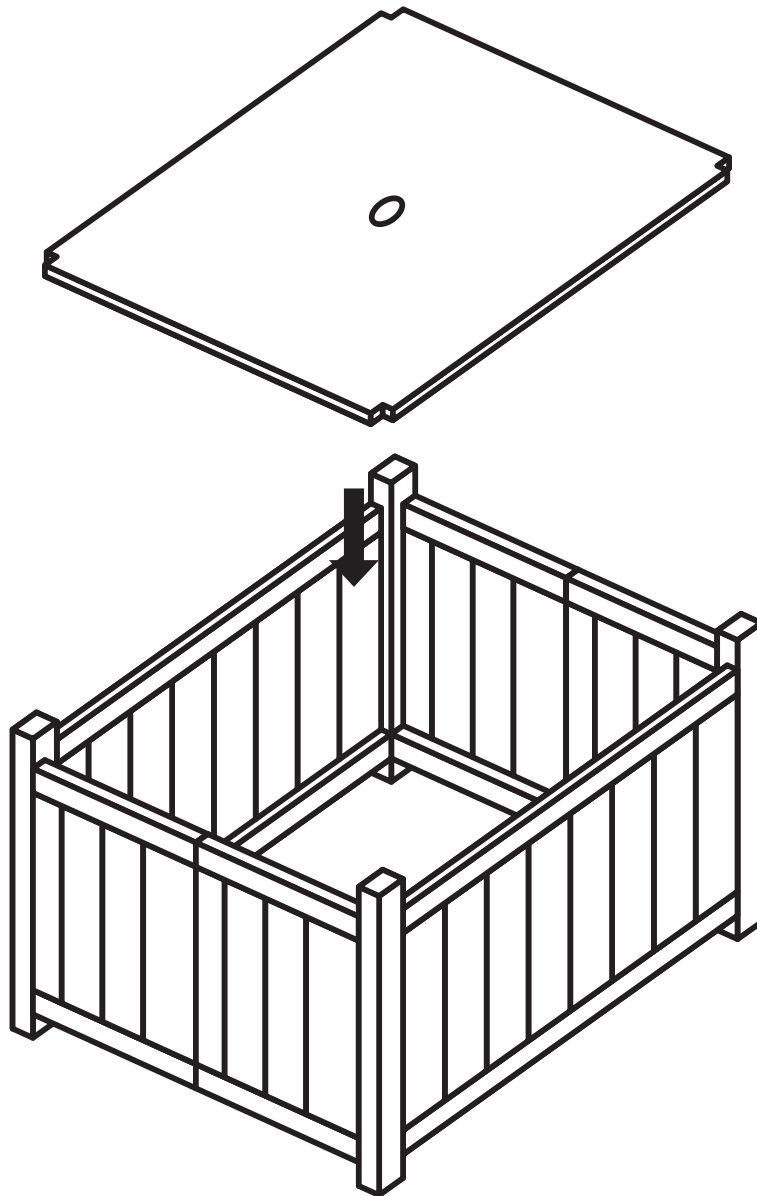

Square Folding Planter
ITEM CODE: G-0499
Assembly Instruction

15MINS

APPROXIMATE ASSEMBLY TIME

1 PEOPLE ASSEMBLY

FLOOR AREA
1Mx1M

REQUIRED ASSEMBLY SPACE

ASSEMBLED DIMENSIONS

Square Folding Planter

Model Number: G-0499

Assembly Instructions

MATERIAL LIST

A

B

x 1

Square Folding Planter

Model Number: G-0499

Assembly Instructions

STEP 1

Square Folding Planter

Model Number: G-0499

Assembly Instructions

STEP 2

Square Folding Planter

Model Number: G-0499

Assembly Instructions

STEP 3

Square Folding Planter

Model Number: G-0499

Assembly Instructions

IMPORTANT: PLEASE RETAIN THIS INSTRUCTION MANUAL FOR FUTURE REFERENCE. PLEASE READ CAREFULLY.

WARNING:

Natural materials may discolour and split after exposure to the outdoor elements. Care must be taken when folding / unfolding of this item. Keep your fingers away. Children should be supervised.