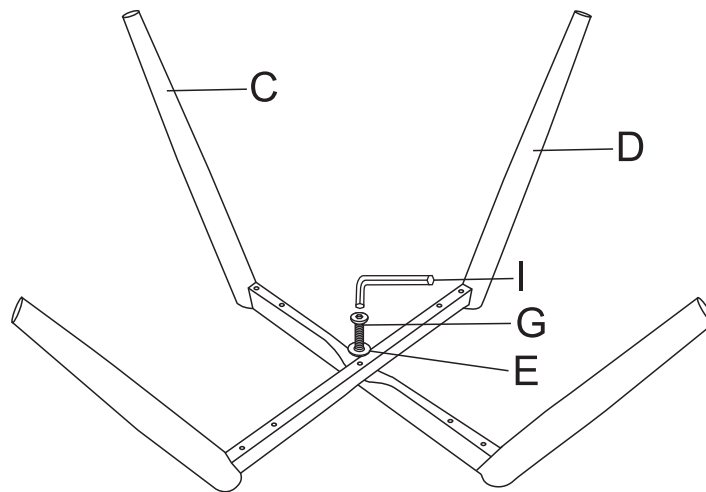

SOFA CHAIR WITH PEDAL - BEIGE

ITEM CODE: G-0506

Assembly Instruction

STEP 1