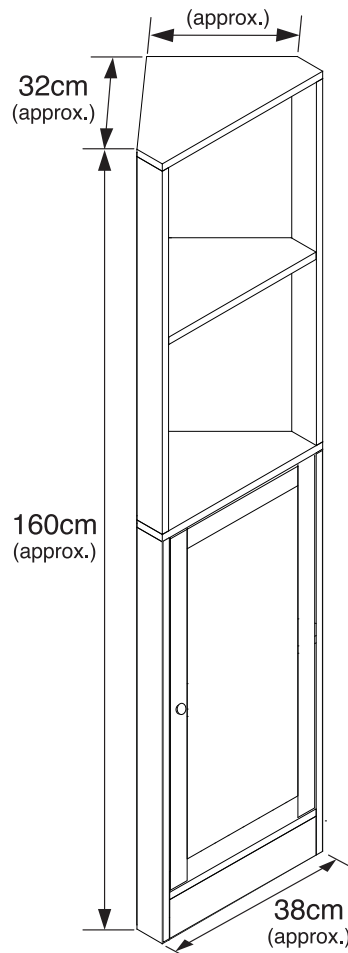

SAXONY

1 DOOR CORNER TALL BOY ITEM CODE: G-0585 Assembly Instruction

1.0hr

APPROXIMATE ASSEMBLY TIME

2 PEOPLE ASSEMBLY

FLOOR AREA
1Mx1M

REQUIRED ASSEMBLY SPACE

REQUIRED ASSEMBLY TOOLS

ASSEMBLED DIMENSIONS

Max. Loading: 24kg

1 - 8

Made in China
Manufactured for Gill HK Limited BD4 9SW
www.gillhk.com