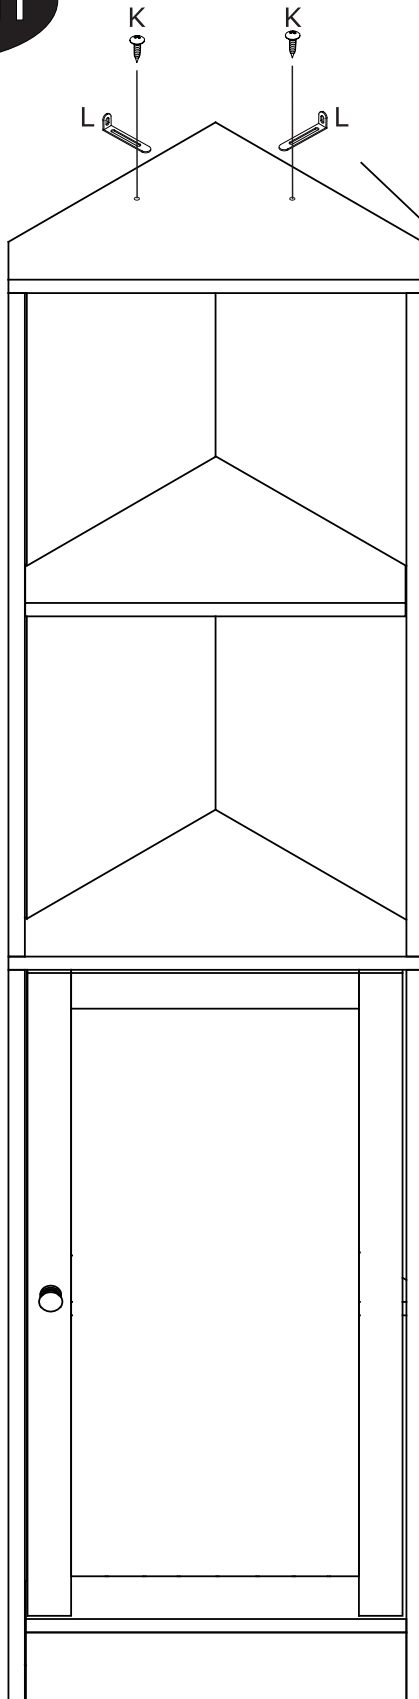

1 DOOR CORNER TALL BOY

ITEM CODE: G-0585

Assembly Instruction

STEP 11