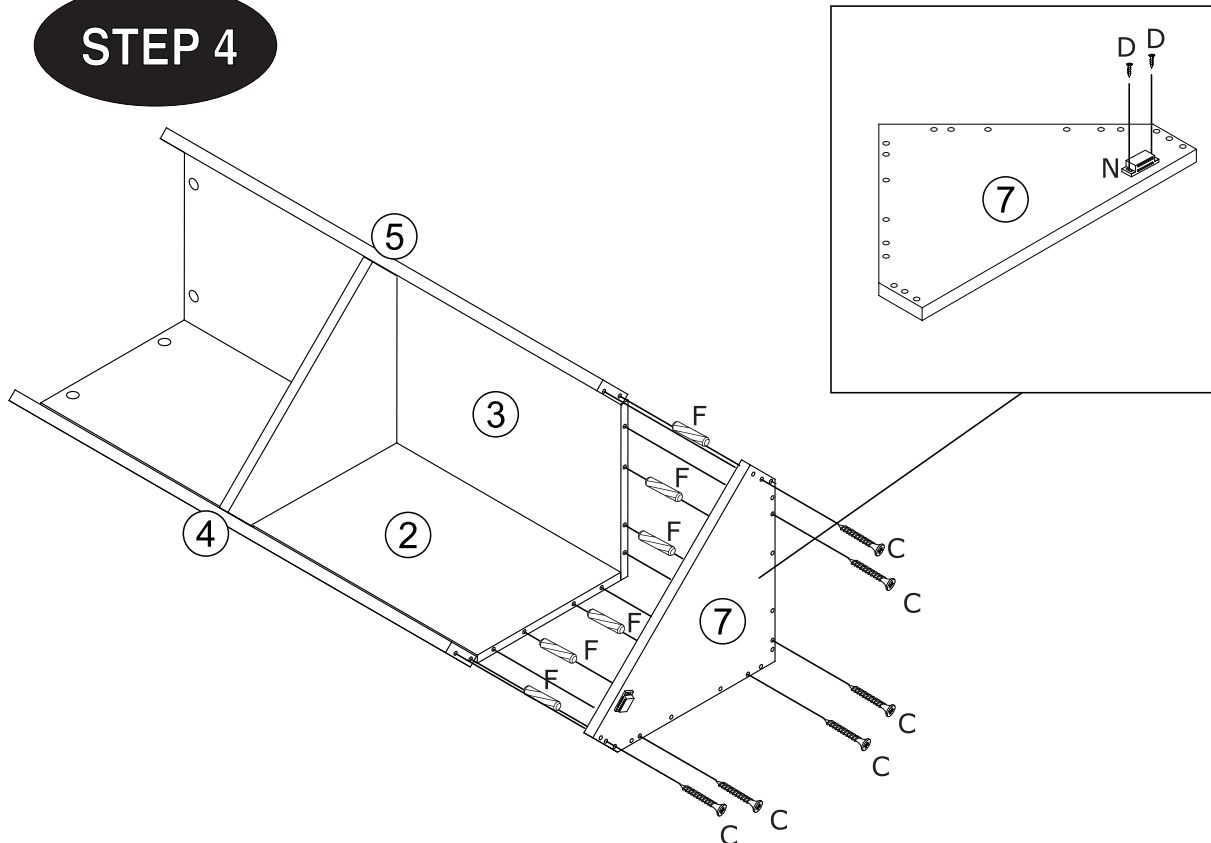

STEP 4

C x 6

D x 2

F x 6

N x 1

Max. Loading: 24kg