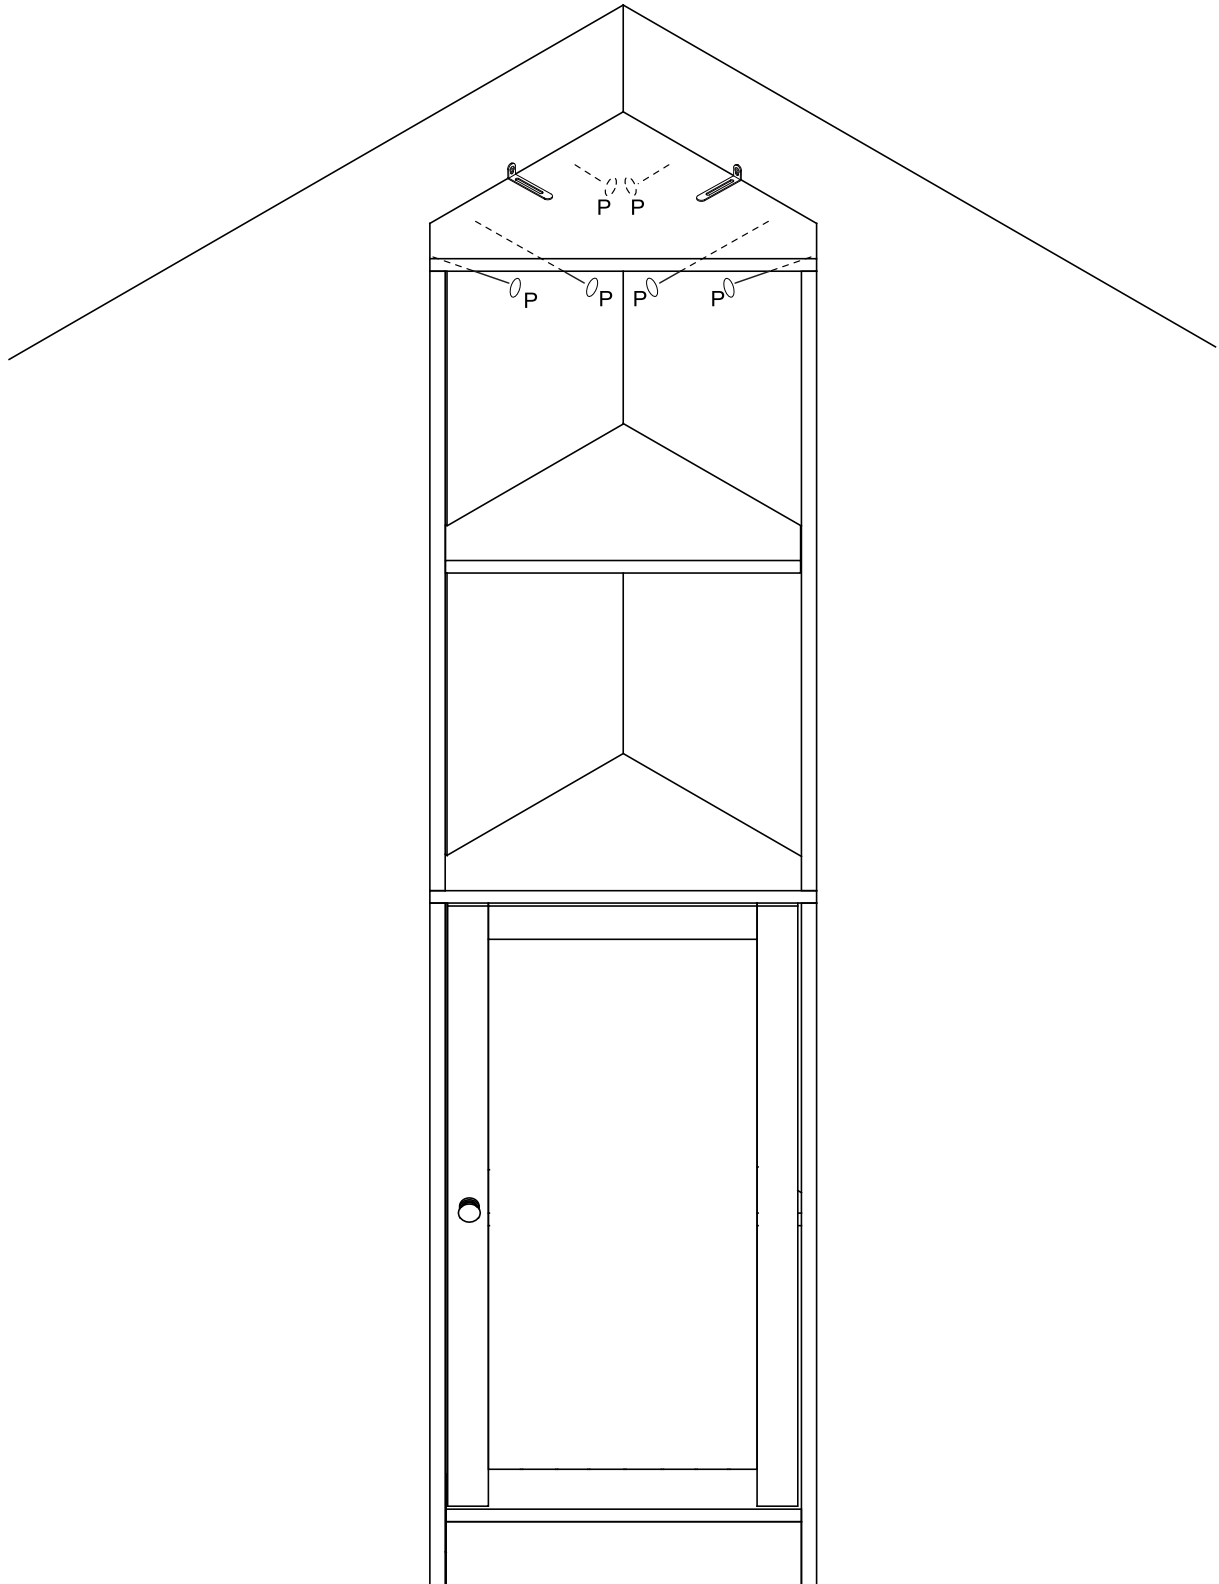

SAXONY

1 DOOR CORNER TALL BOY ITEM CODE: G-0585 Assembly Instruction

1.0hr

APPROXIMATE ASSEMBLY TIME

2 PEOPLE ASSEMBLY

FLOOR AREA
1Mx1M

REQUIRED ASSEMBLY SPACE

REQUIRED ASSEMBLY TOOLS

1 DOOR CORNER TALL BOY

ITEM CODE: G-0585

Assembly Instruction

PART LIST

NO.	PART LIST	QTY
①	TOP PANEL	1
②	LEFT TOP SIDE PANEL	1
③	RIGHT TOP SIDE PANEL	1
④	LEFT TOP FRAME	1
⑤	RIGHT TOP FRAME	1
⑥	TOP MIDDLE PANEL	1
⑦	TOP BOTTOM PANEL	1
⑧	LEFT BOTTOM SIDE PANEL	1
⑨	RIGHT BOTTOM SIDE PANEL	1
⑩	LEFT BOTTOM FRAME	1
⑪	RIGHT BOTTOM FRAME	1
⑫	BOTTOM MIDDLE PANEL	1
⑬	BOTTOM PANEL	1
⑭	SUPPORT BAR	1
⑮	DOOR	1

1 DOOR CORNER TALL BOY

ITEM CODE: G-0585

Assembly Instruction

STEP 1

C x 2

E x 2

STEP 2

C x 5

Max. Loading: 24kg

11 - 13

Made in China
Manufactured for Gill HK Limited BD4 9SW
www.gillhk.com

1 DOOR CORNER TALL BOY

ITEM CODE: G-0585

Assembly Instruction

STEP 13

P x 6