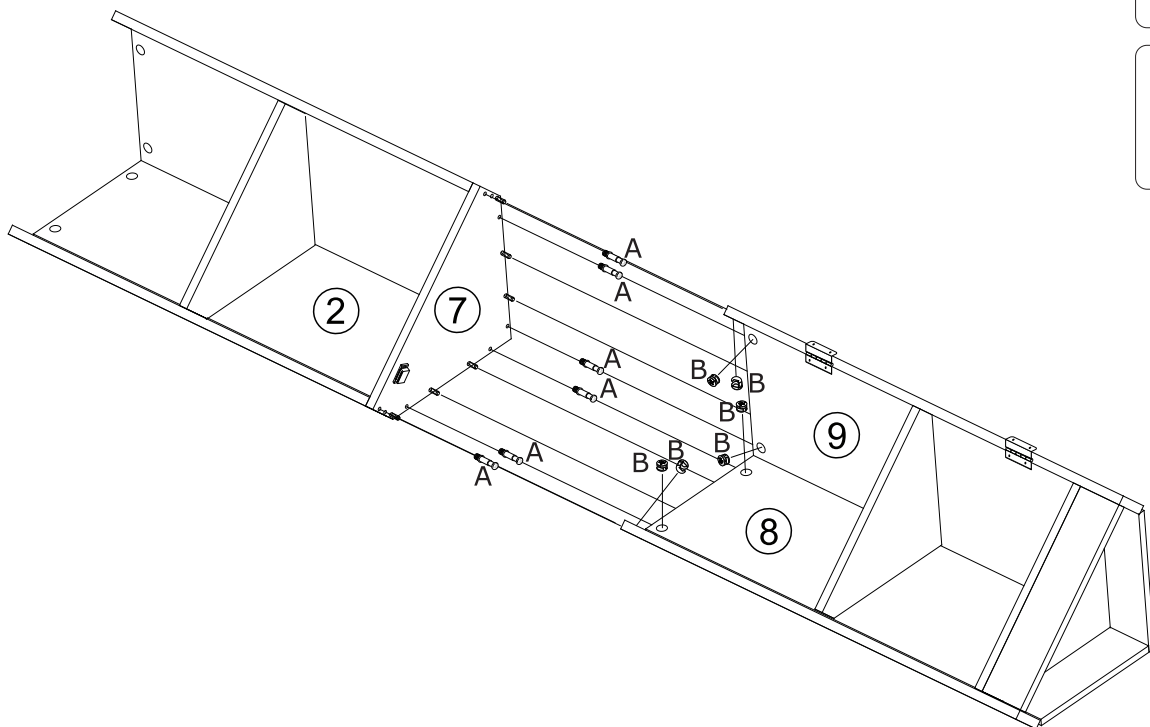

D x 4

E x 4

J x 2

STEP 8

A x 6

B x 6

1 DOOR CORNER TALL BOY

ITEM CODE: G-0585
Assembly Instruction