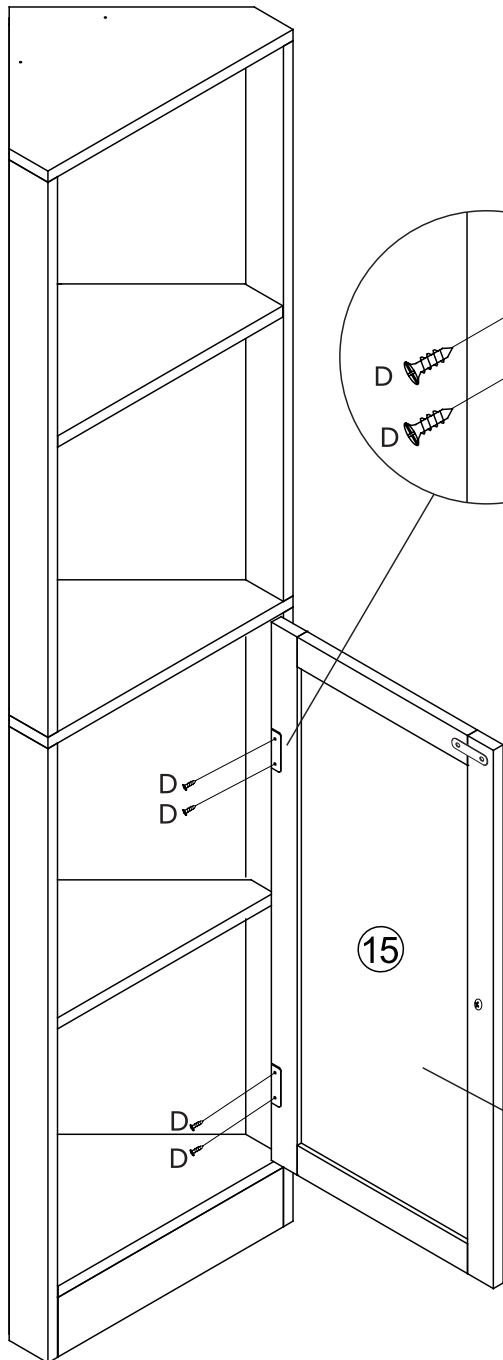

SAXONY

1 DOOR CORNER TALL BOY ITEM CODE: G-0585 Assembly Instruction

1.0hr

APPROXIMATE ASSEMBLY TIME

2 PEOPLE ASSEMBLY

FLOOR AREA
1Mx1M

REQUIRED ASSEMBLY SPACE

REQUIRED ASSEMBLY TOOLS

1 DOOR CORNER TALL BOY

ITEM CODE: G-0585

Assembly Instruction

PART LIST

NO.	PART LIST	QTY
①	TOP PANEL	1
②	LEFT TOP SIDE PANEL	1
③	RIGHT TOP SIDE PANEL	1
④	LEFT TOP FRAME	1
⑤	RIGHT TOP FRAME	1
⑥	TOP MIDDLE PANEL	1
⑦	TOP BOTTOM PANEL	1
⑧	LEFT BOTTOM SIDE PANEL	1
⑨	RIGHT BOTTOM SIDE PANEL	1
⑩	LEFT BOTTOM FRAME	1
⑪	RIGHT BOTTOM FRAME	1
⑫	BOTTOM MIDDLE PANEL	1
⑬	BOTTOM PANEL	1
⑭	SUPPORT BAR	1
⑮	DOOR	1

STEP 9

A x 6

B x 6

E x 6

P x 6

1 DOOR CORNER TALL BOY

ITEM CODE: G-0585
Assembly Instruction

STEP 10

D x 4

H x 1

I x 1

N x 1

O x 2

1 DOOR CORNER TALL BOY

ITEM CODE: G-0585

Assembly Instruction