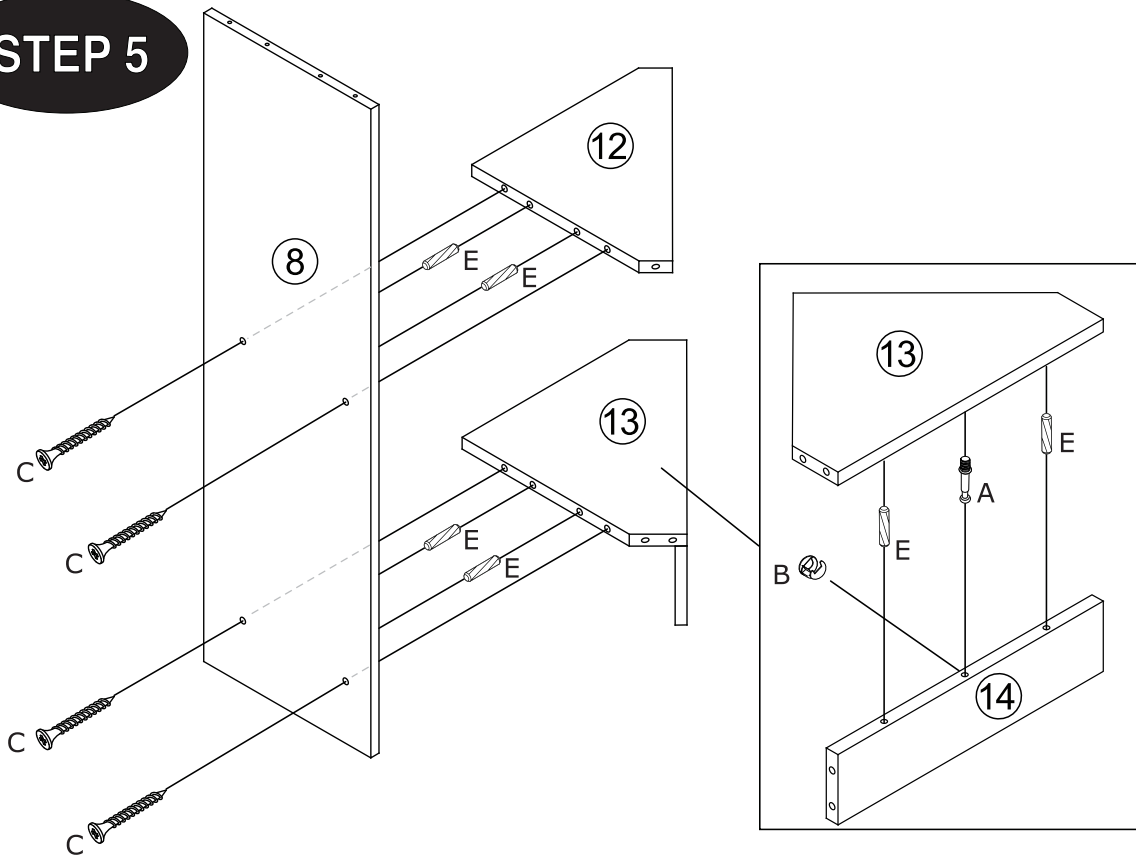

1 DOOR CORNER TALL BOY

ITEM CODE: G-0585

Assembly Instruction

STEP 5