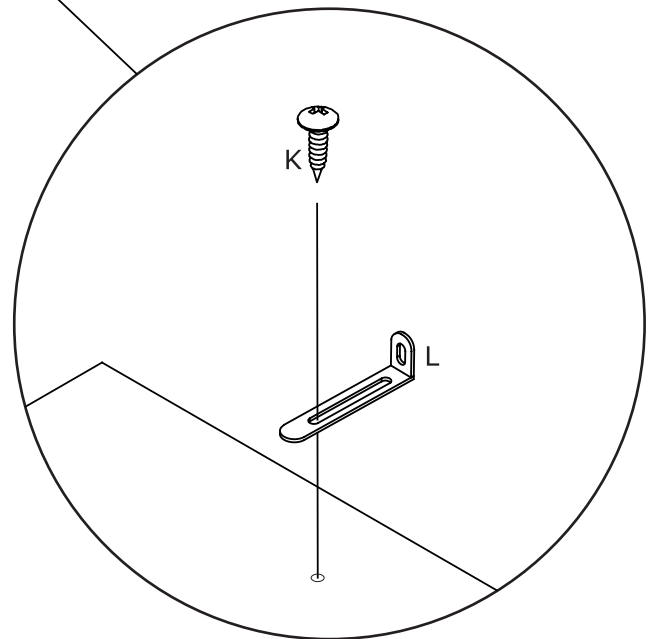

STEP 9

A x 6

B x 6

E x 6

P x 6

1 DOOR CORNER TALL BOY

ITEM CODE: G-0585
Assembly Instruction

STEP 10

D x 4

H x 1

I x 1

N x 1

O x 2

1 DOOR CORNER TALL BOY

ITEM CODE: G-0585

Assembly Instruction

STEP 11

K x 2

L x 2

1 DOOR CORNER TALL BOY

ITEM CODE: G-0585 Assembly Instruction

STEP 12

G x 2

M x 2

Dia. 5mm

Wall

Wall

WARNING: Anti-tipping hardware is only a deterrent. It is not a substitute for proper adult supervision. Young children be injured by tipping furniture and the use of a tipping restraint is highly recommended.