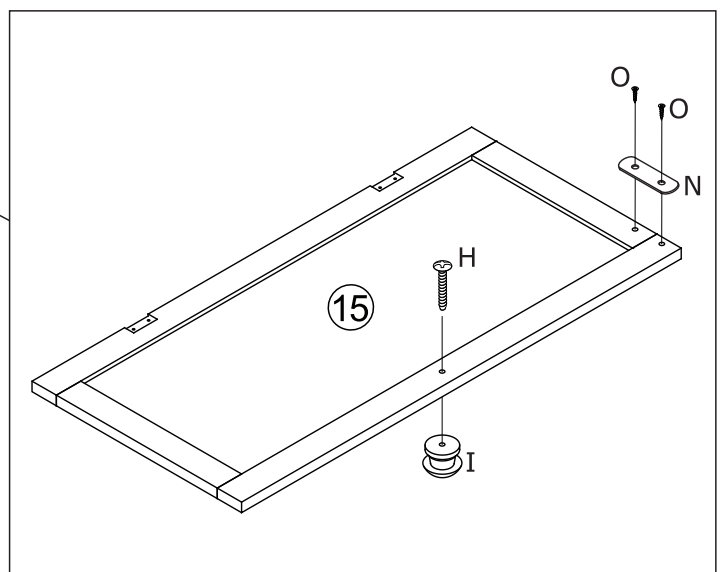

D x 4

H x 1

I x 1

N x 1

O x 2

1 DOOR CORNER TALL BOY

ITEM CODE: G-0585

Assembly Instruction