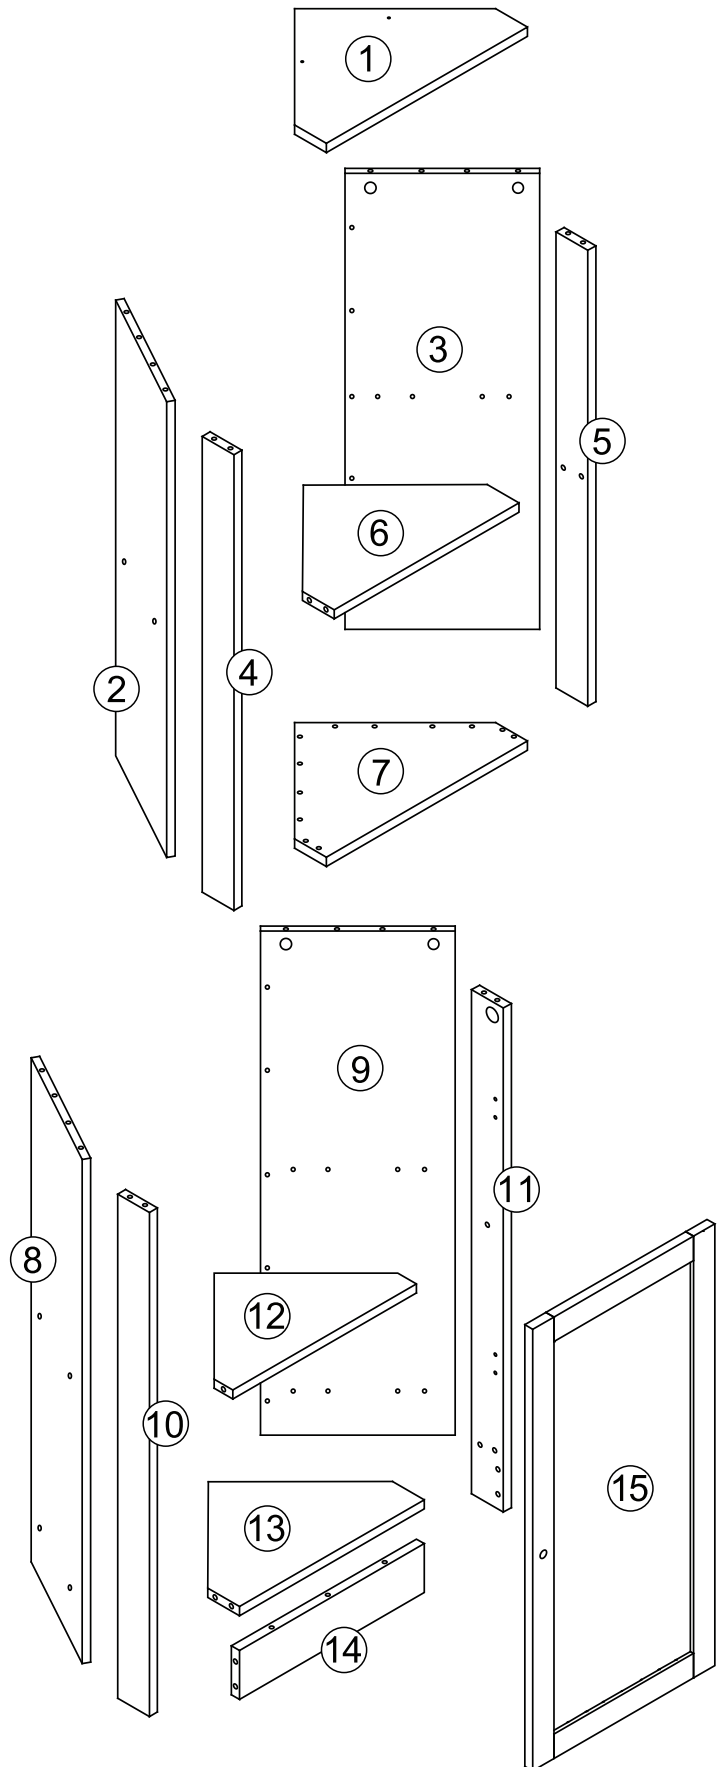

SAXONY

1 DOOR CORNER TALL BOY ITEM CODE: G-0585 Assembly Instruction

1.0hr

APPROXIMATE ASSEMBLY TIME

2 PEOPLE ASSEMBLY

FLOOR AREA
1Mx1M

REQUIRED ASSEMBLY SPACE

REQUIRED ASSEMBLY TOOLS

1 DOOR CORNER TALL BOY

ITEM CODE: G-0585

Assembly Instruction

PART LIST

NO.	PART LIST	QTY
①	TOP PANEL	1
②	LEFT TOP SIDE PANEL	1
③	RIGHT TOP SIDE PANEL	1
④	LEFT TOP FRAME	1
⑤	RIGHT TOP FRAME	1
⑥	TOP MIDDLE PANEL	1
⑦	TOP BOTTOM PANEL	1
⑧	LEFT BOTTOM SIDE PANEL	1
⑨	RIGHT BOTTOM SIDE PANEL	1
⑩	LEFT BOTTOM FRAME	1
⑪	RIGHT BOTTOM FRAME	1
⑫	BOTTOM MIDDLE PANEL	1
⑬	BOTTOM PANEL	1
⑭	SUPPORT BAR	1
⑮	DOOR	1

1 DOOR CORNER TALL BOY

ITEM CODE: G-0585

Assembly Instruction

STEP 1

C x 2

E x 2

STEP 2

C x 5

E x 4

Max. Loading: 24kg

1 DOOR CORNER TALL BOY

ITEM CODE: G-0585

Assembly Instruction

HARDWARE LIST

A	x21	B	x21	C	x24	D	x10	E	x30
									
Quick Fit		Cam Lock		Screw		Screw		Wooden Dowel	

F	x6	G	x2	H	x1	I	x1	J	x2
									
Wooden Dowel		Screw		Screw		Knob		Hinge	