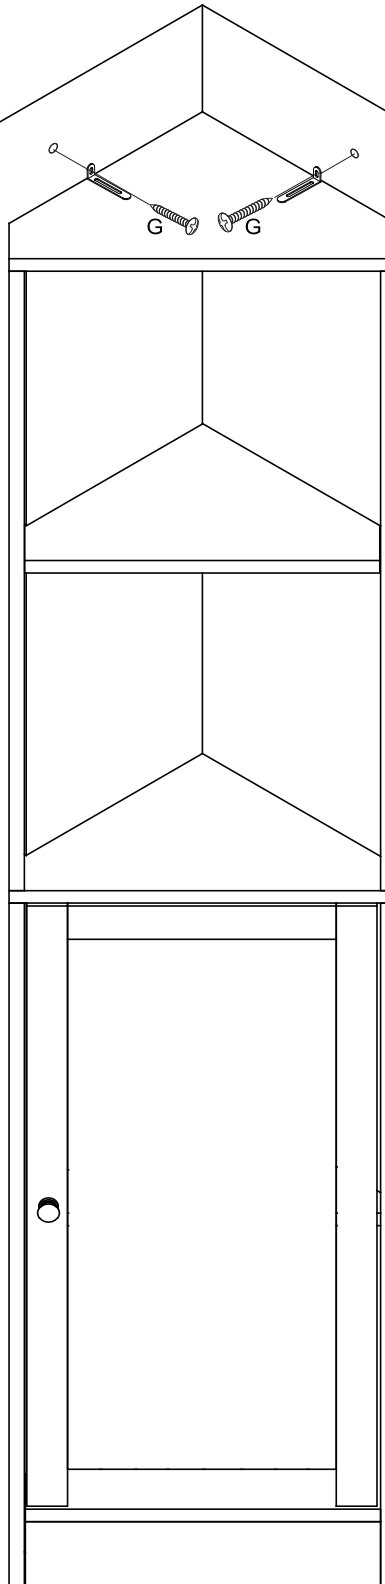

WARNING: Anti-tipping hardware is only a deterrent. It is not a substitute for proper adult supervision. Young children be injured by tipping furniture and the use of a tipping restraint is highly recommended.

This hardware, when properly installed, Could provide protection against the unexpected tipping of furniture due to improper use.

Please ensure the anti-tipping hardware provided is suitable for your wall or else, it might damage your wall during installation

Max. Loading: 24kg

11 - 13

Made in China
Manufactured for Gill HK Limited BD4 9SW
www.gillhk.com