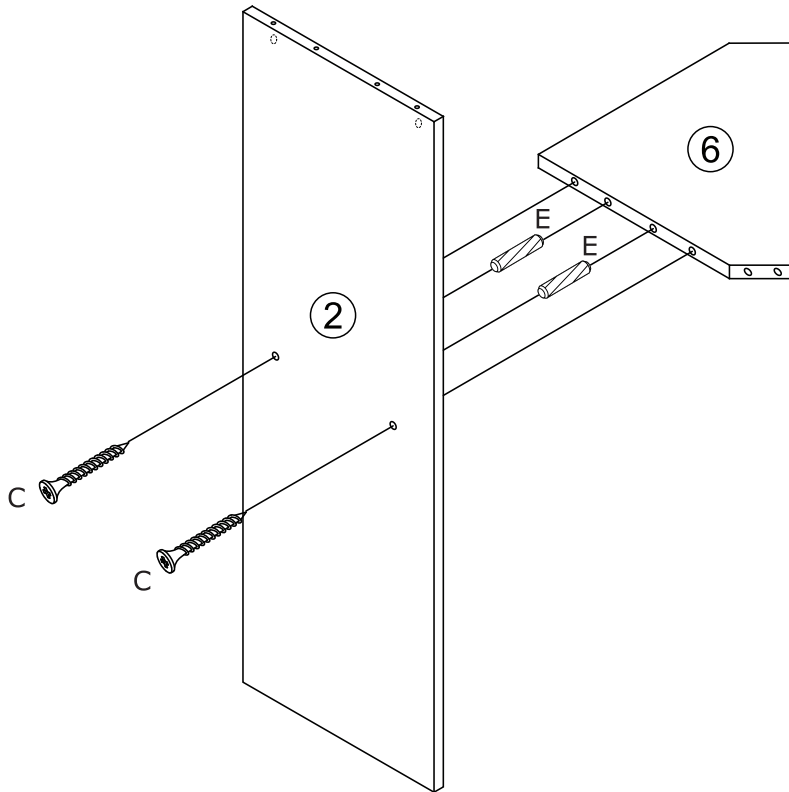

SAXONY

1 DOOR CORNER TALL BOY ITEM CODE: G-0585 Assembly Instruction

1.0hr

APPROXIMATE ASSEMBLY TIME

2 PEOPLE ASSEMBLY

FLOOR AREA
1Mx1M

REQUIRED ASSEMBLY SPACE

REQUIRED ASSEMBLY TOOLS

1 DOOR CORNER TALL BOY

ITEM CODE: G-0585

Assembly Instruction

PART LIST

NO.	PART LIST	QTY
①	TOP PANEL	1
②	LEFT TOP SIDE PANEL	1
③	RIGHT TOP SIDE PANEL	1
④	LEFT TOP FRAME	1
⑤	RIGHT TOP FRAME	1
⑥	TOP MIDDLE PANEL	1
⑦	TOP BOTTOM PANEL	1
⑧	LEFT BOTTOM SIDE PANEL	1
⑨	RIGHT BOTTOM SIDE PANEL	1
⑩	LEFT BOTTOM FRAME	1
⑪	RIGHT BOTTOM FRAME	1
⑫	BOTTOM MIDDLE PANEL	1
⑬	BOTTOM PANEL	1
⑭	SUPPORT BAR	1
⑮	DOOR	1

1 DOOR CORNER TALL BOY

ITEM CODE: G-0585

Assembly Instruction

STEP 1

C x 2

E x 2

STEP 2

C x 5

E x 4

Max. Loading: 24kg

1 DOOR CORNER TALL BOY

ITEM CODE: G-0585

Assembly Instruction

HARDWARE LIST

A	x21	B	x21	C	x24	D	x10	E	x30
									
Quick Fit		Cam Lock		Screw		Screw		Wooden Dowel	

F	x6	G	x2	H	x1	I	x1	J	x2
									
Wooden Dowel		Screw		Screw		Knob		Hinge	