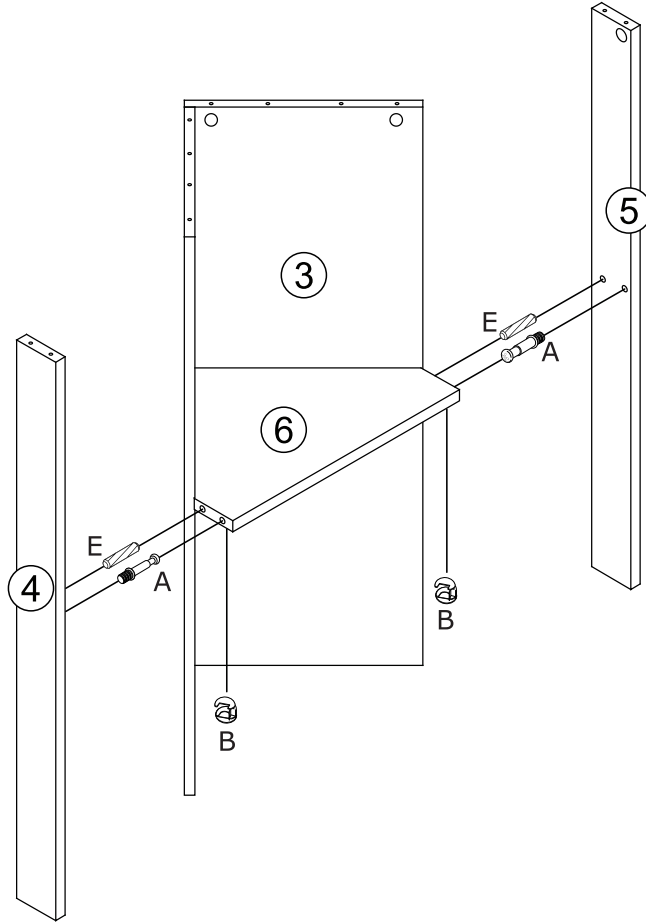

1 DOOR CORNER TALL BOY

ITEM CODE: G-0585

Assembly Instruction

PART LIST

NO.	PART LIST	QTY
①	TOP PANEL	1
②	LEFT TOP SIDE PANEL	1
③	RIGHT TOP SIDE PANEL	1
④	LEFT TOP FRAME	1
⑤	RIGHT TOP FRAME	1
⑥	TOP MIDDLE PANEL	1
⑦	TOP BOTTOM PANEL	1
⑧	LEFT BOTTOM SIDE PANEL	1
⑨	RIGHT BOTTOM SIDE PANEL	1
⑩	LEFT BOTTOM FRAME	1
⑪	RIGHT BOTTOM FRAME	1
⑫	BOTTOM MIDDLE PANEL	1
⑬	BOTTOM PANEL	1
⑭	SUPPORT BAR	1
⑮	DOOR	1

1 DOOR CORNER TALL BOY

ITEM CODE: G-0585

Assembly Instruction

STEP 1

C x 2

E x 2

STEP 2

C x 5

E x 4

Max. Loading: 24kg

1 DOOR CORNER TALL BOY

ITEM CODE: G-0585

Assembly Instruction

HARDWARE LIST

A	x21	B	x21	C	x24	D	x10	E	x30
									
Quick Fit		Cam Lock		Screw		Screw		Wooden Dowel	

F	x6	G	x2	H	x1	I	x1	J	x2
									
Wooden Dowel		Screw		Screw		Knob		Hinge	

K	x2	L	x2	M	x2	N	x1	O	x2
									
Screw		L Shape Bracket		Wall Plug		Magnetic Catches		Screw	

P	x12
	
Sticker	

1 DOOR CORNER TALL BOY

ITEM CODE: G-0585

Assembly Instruction

STEP 3

A x 2

B x 2