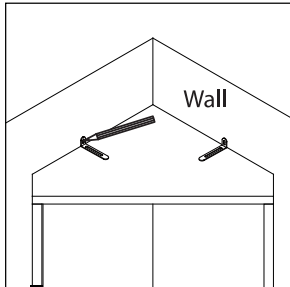

STEP 11

K x 2

L x 2

1 DOOR CORNER TALL BOY

ITEM CODE: G-0585 Assembly Instruction

STEP 12

G x 2

M x 2

Dia. 5mm

Wall

Wall

WARNING: Anti-tipping hardware is only a deterrent. It is not a substitute for proper adult supervision. Young children be injured by tipping furniture and the use of a tipping restraint is highly recommended.