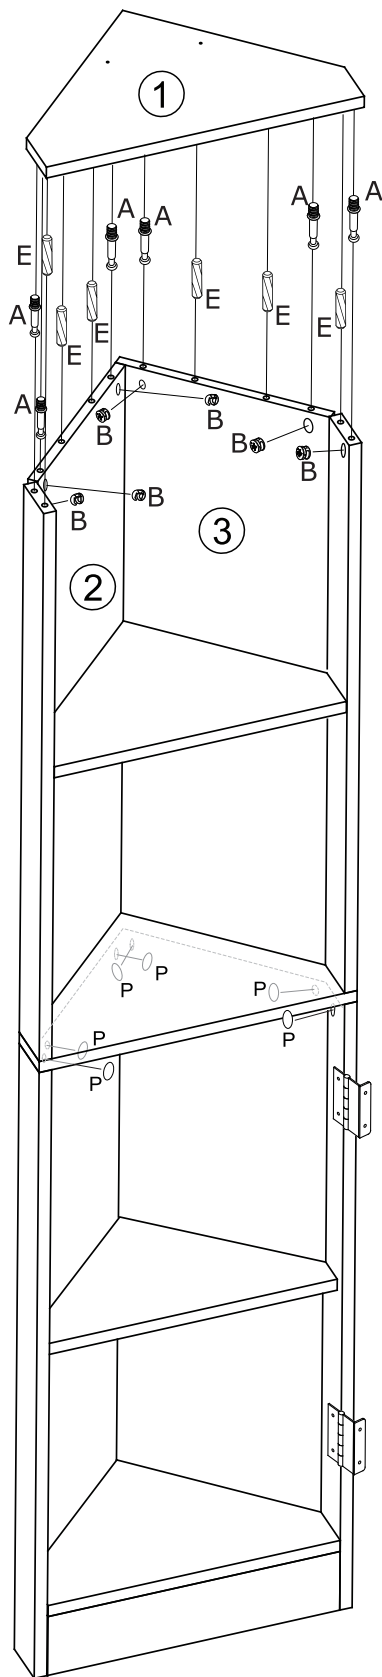

1 DOOR CORNER TALL BOY

ITEM CODE: G-0585
Assembly Instruction

STEP 9

A x 6

B x 6

E x 6

P x 6