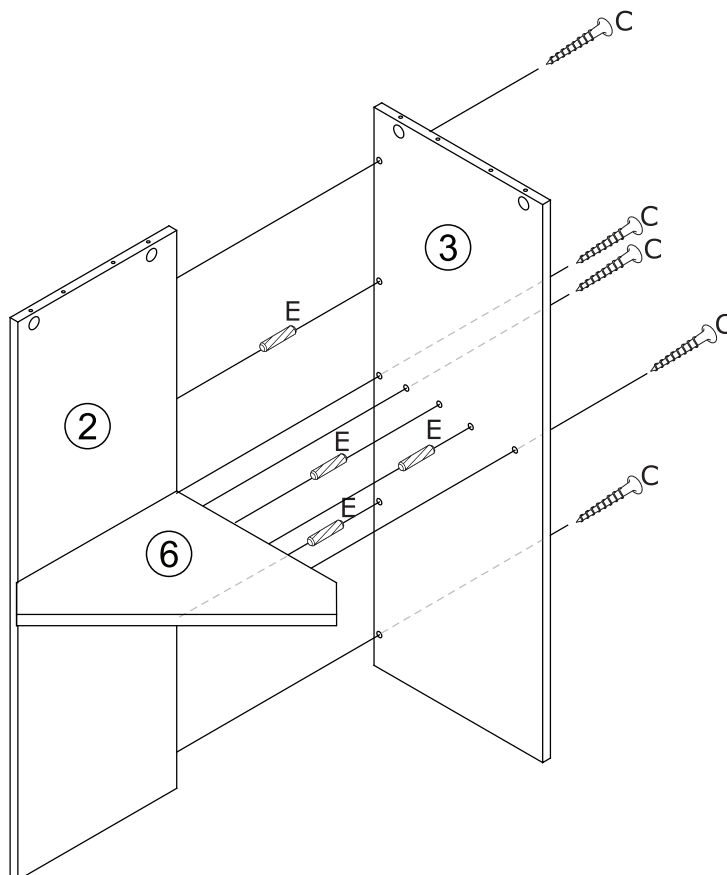

1 DOOR CORNER TALL BOY

ITEM CODE: G-0585

Assembly Instruction

PART LIST

NO.	PART LIST	QTY
①	TOP PANEL	1
②	LEFT TOP SIDE PANEL	1
③	RIGHT TOP SIDE PANEL	1
④	LEFT TOP FRAME	1
⑤	RIGHT TOP FRAME	1
⑥	TOP MIDDLE PANEL	1
⑦	TOP BOTTOM PANEL	1
⑧	LEFT BOTTOM SIDE PANEL	1
⑨	RIGHT BOTTOM SIDE PANEL	1
⑩	LEFT BOTTOM FRAME	1
⑪	RIGHT BOTTOM FRAME	1
⑫	BOTTOM MIDDLE PANEL	1
⑬	BOTTOM PANEL	1
⑭	SUPPORT BAR	1
⑮	DOOR	1

1 DOOR CORNER TALL BOY

ITEM CODE: G-0585

Assembly Instruction

STEP 1

C x 2

E x 2

STEP 2

C x 5

E x 4

Max. Loading: 24kg

1 DOOR CORNER TALL BOY

ITEM CODE: G-0585

Assembly Instruction

HARDWARE LIST

A	x21	B	x21	C	x24	D	x10	E	x30
									
Quick Fit		Cam Lock		Screw		Screw		Wooden Dowel	

F	x6	G	x2	H	x1	I	x1	J	x2
									
Wooden Dowel		Screw		Screw		Knob		Hinge	