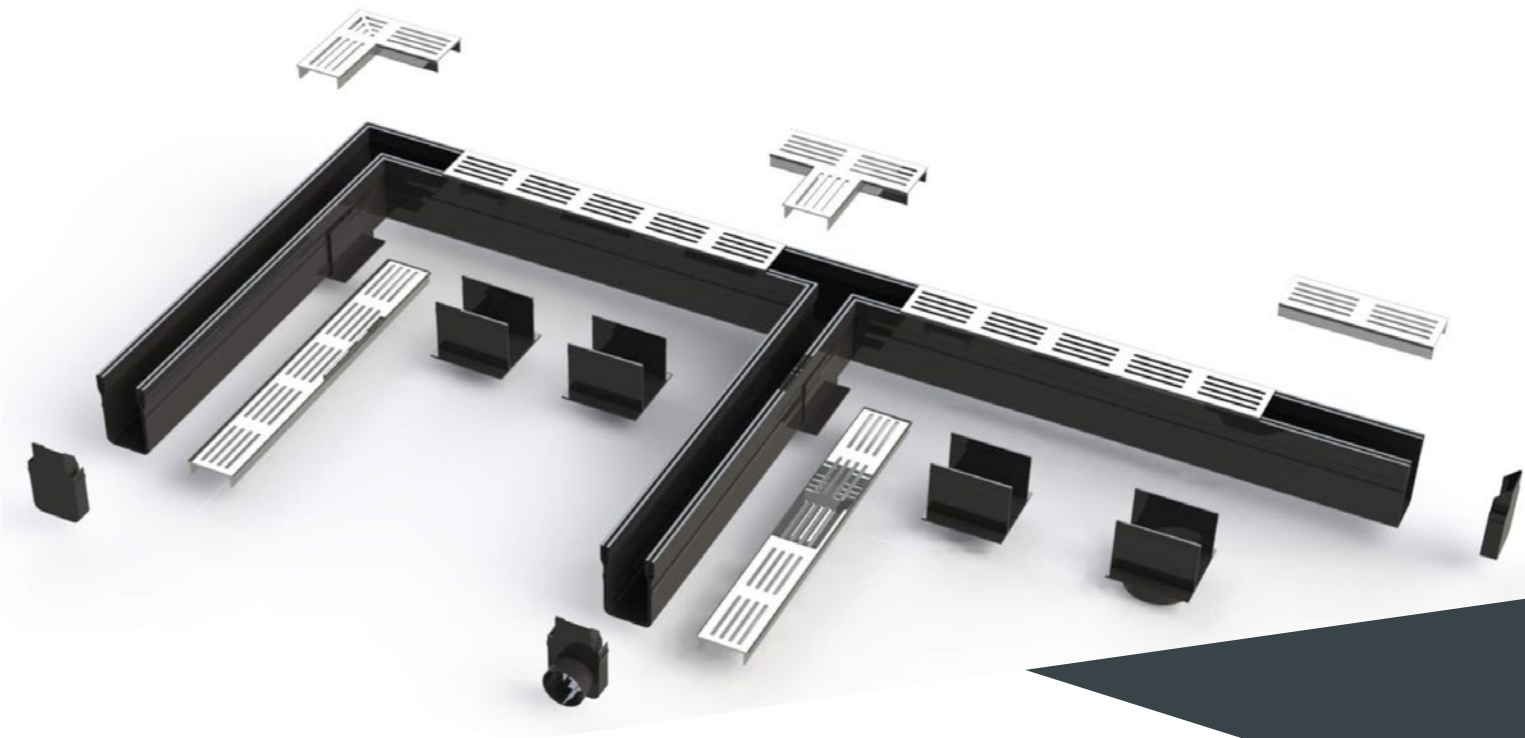

Manufactured from extruded plastic, complete with either aluminium heel guard grating in silver or black, suitable for pedestrian traffic; or pair the extruded plastic base with Steel CorTen grating.

With it's discreet slim 65mm width, this boasts a desirable channel for any threshold, patio or non trafficked application, helps eliminate water ponding at property entrances, grounds and surrounding areas.

The Alusthetic system has a width of 65mm and is available in 1m lengths with a full range of accessories which include the bottom connector, outlet end cap and corner unit.

The system is compliant with Part M of the Building Regulations and manufactured and monitored according to standard NBN EN 1433:2002– DOP certificate available on request.

Features

- Quick and easy to install
- Simple connection to standard underground drainage via 50mm or 80mm outlet
- Removable heel guard
- Grating available in silver, black and CorTen steel
- Fully compliant and certified to load class A 15 BS EN 1433:2002
- Compliant with Part M of the Build Regulations for England and Wales

Alusthetic threshold channel drain is designed for use in domestic properties to eliminate any water from pooling at external doors.

The threshold is only 65mm wide and sits flush to the door for maximum discretion, allowing water to be drained away quickly and efficiently.