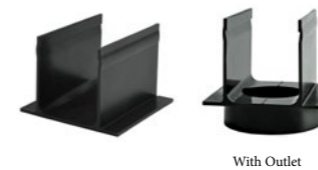

Grating	Anodized aluminium profile in Silver and Black	Steel CorTen
Total weight	1.75kg	2.65kg
Description Body	Pvc extruded profile	
Width x Length	65mm x 1000mm	
Loading class	15kN	
Material	EN AW-6060 T66 EN 573-3 NEN-ISO10074 PVC (Polyvinyl chloride)	

Features

- Quick and easy to install
- Simple connection to standard underground drainage via 50mm or 80mm outlet
- Removable heel guard
- Grating available in silver, black and CorTen steel
- Fully compliant and certified to load class A 15 BS EN 1433:2002
- Compliant with Part M of the Build Regulations for England and Wales

Threshold Drain Accessories

Alusthetic Bottom Connector

With Outlet

This Alusthetic Threshold Drain Bottom Connector will allow easy connection between 1000mm lengths of channel drain base for a safe, secure and solid hold.