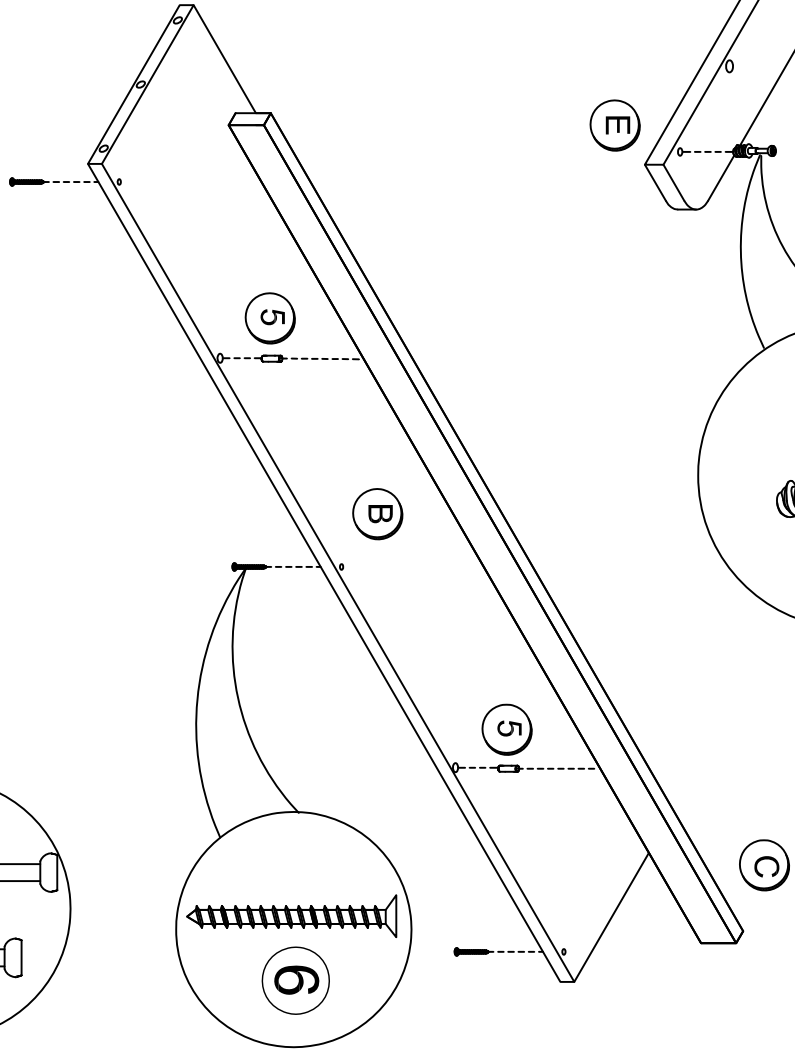

Cam Lock Fastening System

DESK TOP
T9881396010

HUTCH TOP
T9881396020

BACK PANEL
T9881396030

LEFT SIDE PANEL
T9881396040

RIGHT SIDE PANEL
T9881396050

FRONT LEG
T9881396060
QTY: 2PCS

REAR LEG
T9881396070
QTY: 2PCS

SCREW
TCS1065

BOLT
TCS1114

CAM BOLT
TCS2010

CAM LOCK
TCS2013

WOOD DOWEL
TCS3002

SCREW
TCS1059

HEX KEY
TCS6001

1