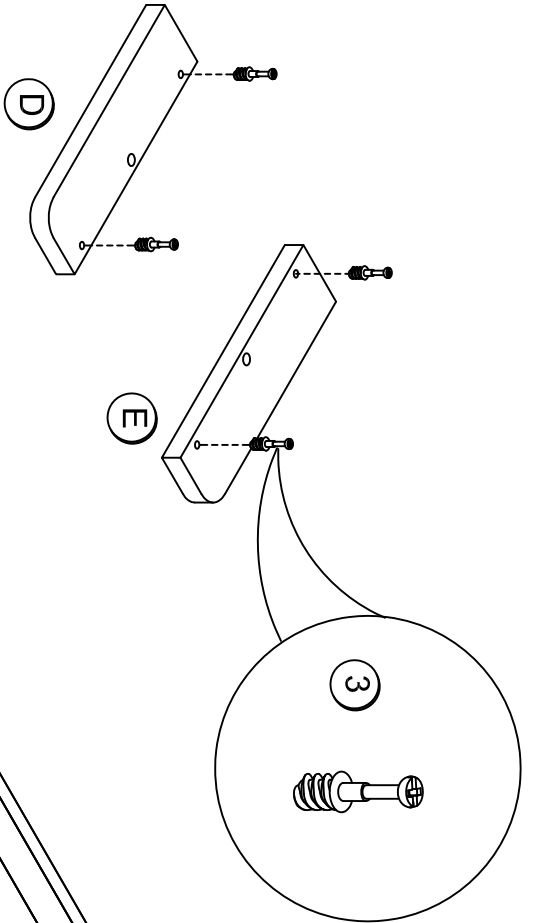

Cam Lock Fastening System

DESK TOP
T9881396010

HUTCH TOP
T9881396020

BACK PANEL
T9881396030

LEFT SIDE PANEL
T9881396040

RIGHT SIDE PANEL
T9881396050

FRONT LEG
T9881396060
QTY: 2PCS

REAR LEG
T9881396070
QTY: 2PCS

SCREW
TCS1065

BOLT
TCS1114

CAM BOLT
TCS2010

CAM LOCK
TCS2013

WOOD DOWEL
TCS3002

SCREW
TCS1059

HEX KEY
TCS6001

1