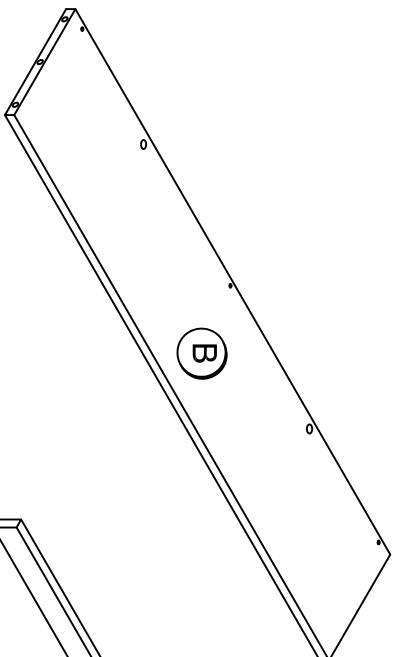

Cam Lock Fastening System

DESK TOP
T9881396010

HUTCH TOP
T9881396020

BACK PANEL
T9881396030

LEFT SIDE PANEL
T9881396040

RIGHT SIDE PANEL
T9881396050

FRONT LEG
T9881396060
QTY: 2PCS

REAR LEG
T9881396070
QTY: 2PCS