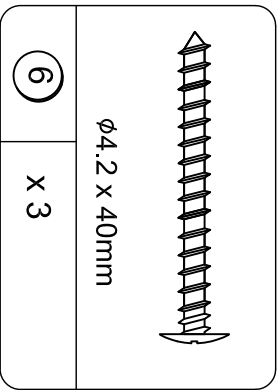

SCREW
TCS1059