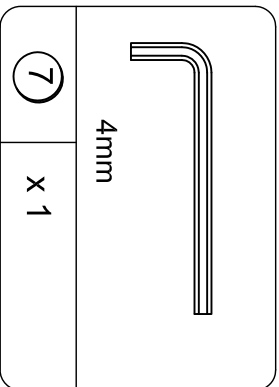

HEX KEY
TCS6001