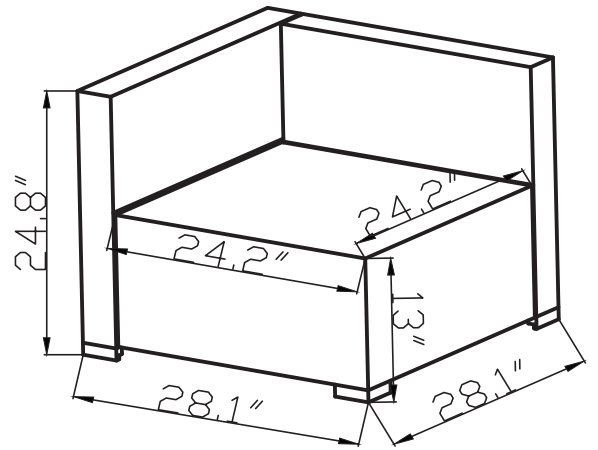

12pcs a1 M6*28	8pcs a2 M6*45	8pcs a3 M6
1pc a4	1pc a5	

Do not fully tighten all screws until assembly is completed.

OP-DA01

Left Rattan corner chair Right Rattan corner chair

①

②

A1	2pcs
A2	2pcs
A3	1pc
A4	1pc
E	8pcs