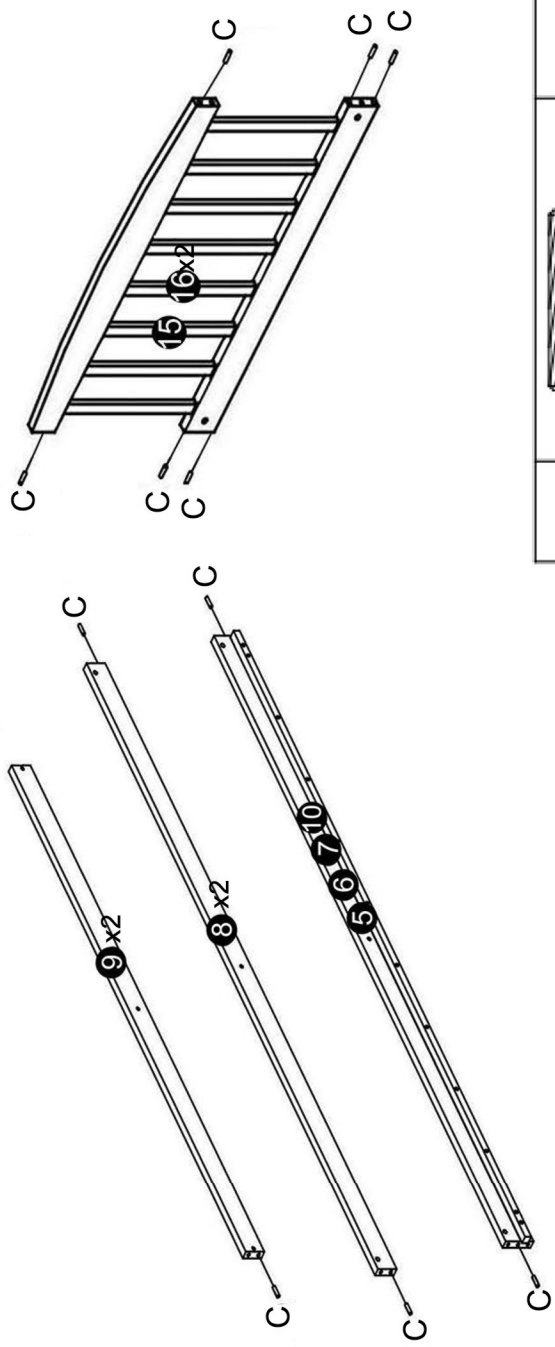

Parts List

A	30	G	16
B	30	H	6
C	38	I	4
D	68	J	15
E	6	K	2
F	8	N	40

01

38

02

A	 15mm	4
B		4
F		4

03

A		8
B		8

04

A		4
B		4
F		4

05

A	 15mm	M6x90mm	14
B			14
H	 15mm	M6x30mm	6

06

Note:
The ladder can be fitted to the left or right hand side for convenience!

G	 15mm	Ø7x60mm	16
I	 Ø12x60mm		4

07

J

N

D

J

N

Ø4x30mm

Ø8mm

68