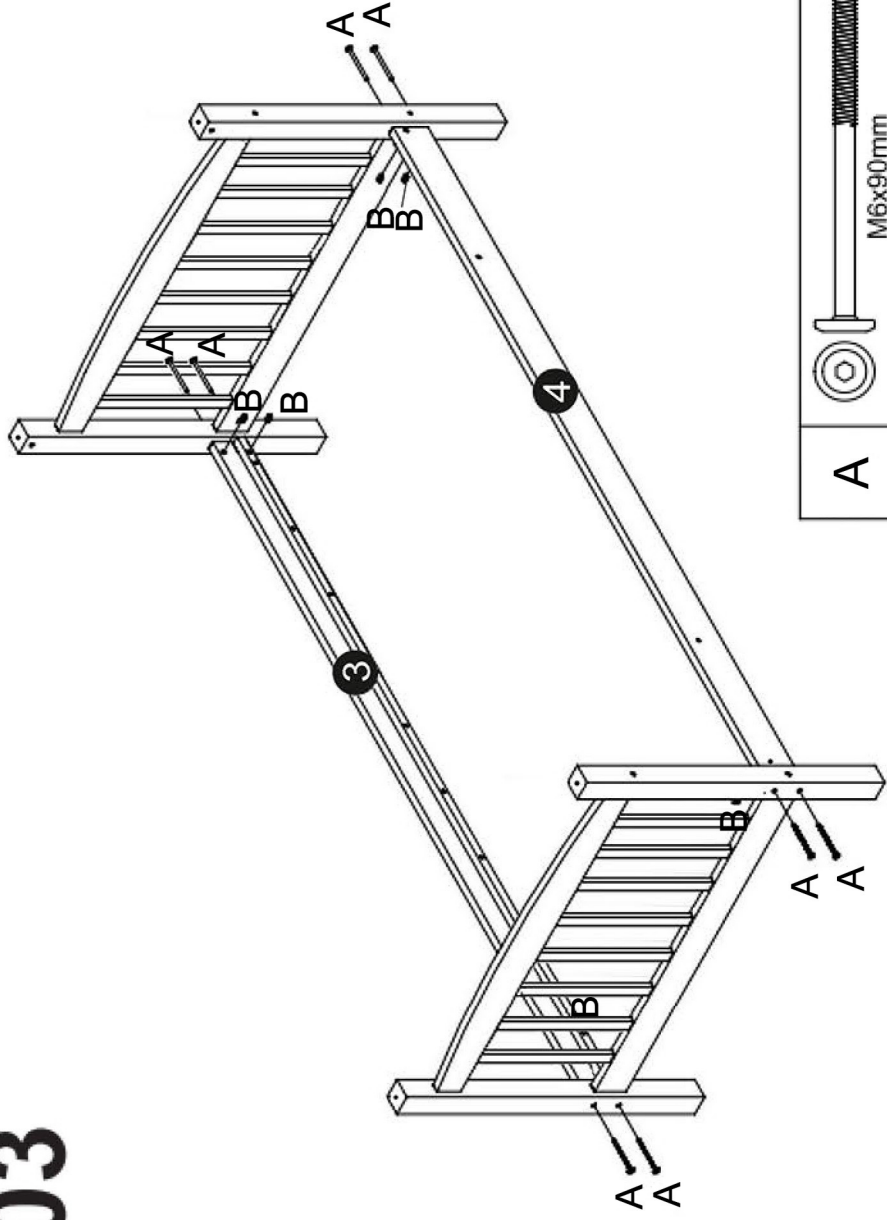

Parts List

A	30	G	16
B	30	H	6
C	38	I	4
D	68	J	15
E	6	K	2
F	8	N	40

01

38

02

A	 15mm	4
B		4
F		4

03

A		8
B		8

04

A		4
B		4
F		4

05

A	 15mm	M6x90mm	14
B			14
H	 15mm	M6x30mm	6

06

Note:
The ladder can be fitted to the left or right hand side for convenience!

G	 15mm	Ø7x60mm	16
I	 Ø12x60mm		4

07

J

N

D

J

N

Ø4x30mm

Ø8mm

68