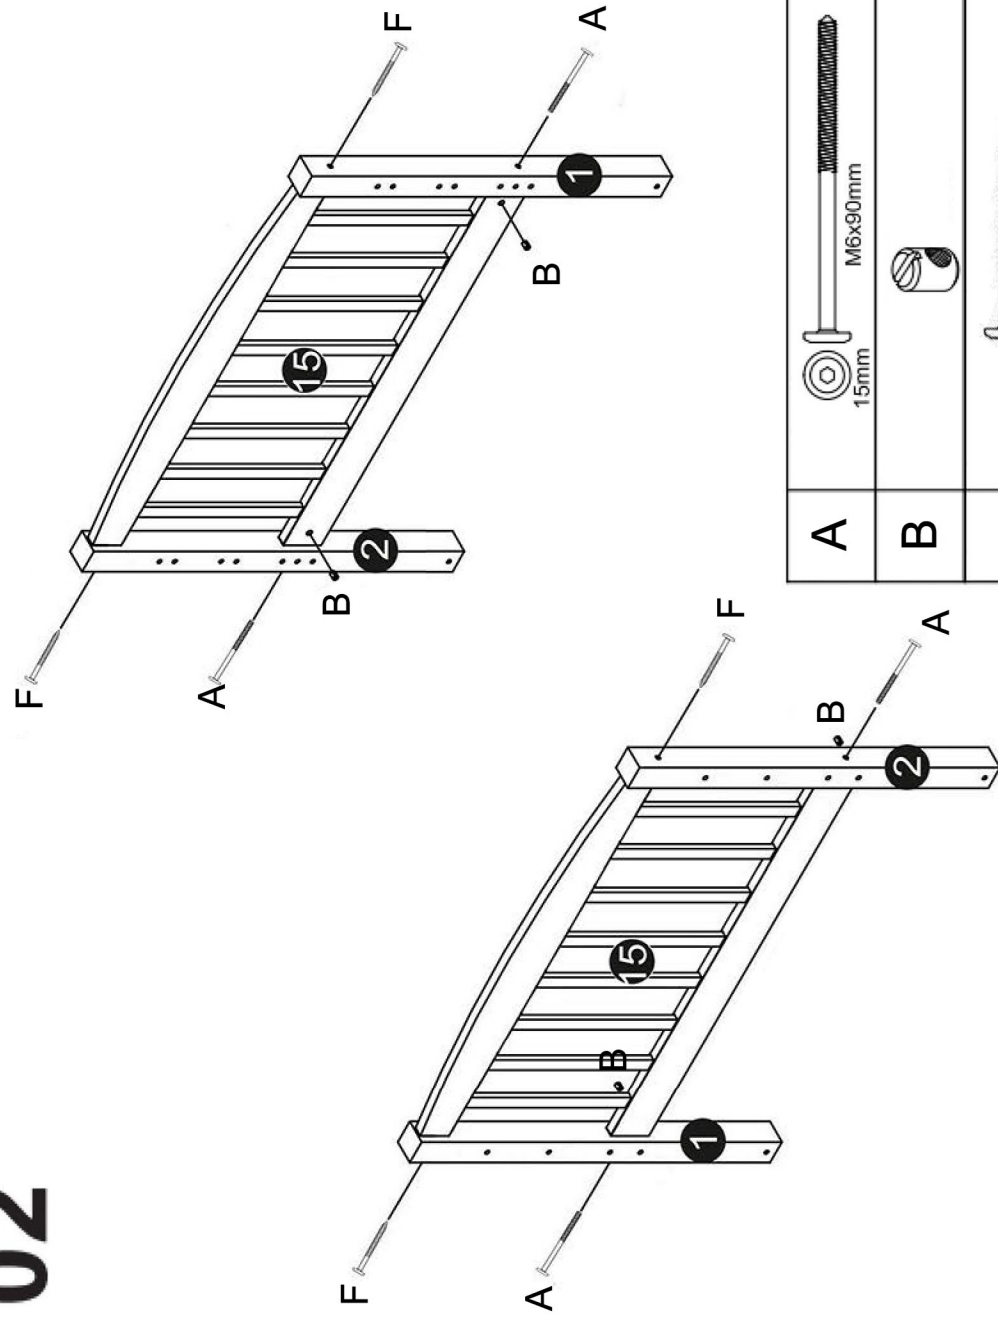

Parts List

A	30	G	16
B	30	H	6
C	38	I	4
D	68	J	15
E	6	K	2
F	8	N	40

01

38

02

A	 15mm	4
B		4
F		4

03

A		8
B		8

04

A		4
B		4
F		4

05

A	 15mm	M6x90mm	14
B			14
H	 15mm	M6x30mm	6

06

Note:
The ladder can be fitted to the left or right hand side for convenience!

G	 15mm	Ø7x60mm	16
I	 Ø12x60mm		4

07

J

N

D

J

N

Ø4x30mm

Ø8mm

68