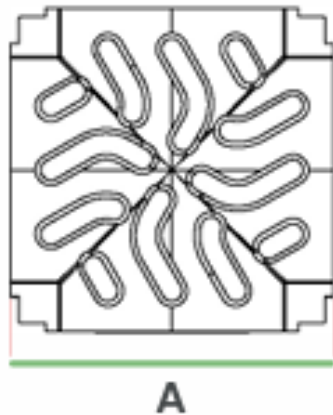

Shallow Flow Slot Drain Quad [SSDQ]

Dimensions (mm)

A	B	C
125	187	109.5