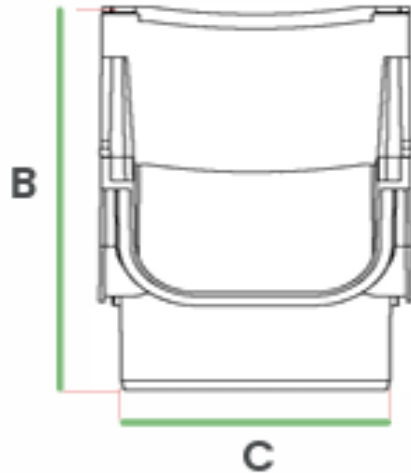

Shallow Flow Slot Drain Quad [SSDQ]

Dimensions (mm)

A	B	C
125	187	109.5