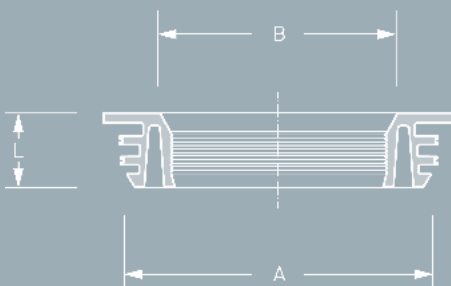

The Single Pipe Connector joints pipe systems with different dimensions and materials and can be used for flush-mounting and non-buried pipe connections.

The Single Pipe Connector is made from a durable EPDM rubber and has a noise reducing impact on downpipes.

INSTALLATION

Position pipe ends.

Insert Single Pipe Connector into larger pipe. Apply lubricant to plain ended pipe.

Insert smaller pipe into Single Pipe Connector.

DESCRIPTION

TECHNICAL SPECIFICATION

Single Pipe Connector for the internal connection of pipe systems with different dimensions and materials.

Pipe 1	DN/Material	_____
	Outside Ø (mm)	_____
Pipe 2	DN/Material	_____
	Internal Ø (mm)	_____

Article Number _____
 ___ Qty ___ Price/Unit ___ Total

Manufacturer:	MISSION RUBBER (UK) Ltd., Sheffield, S35 9TG, T +44 (0) 114 257 - 0040, F - 1122
Pressure Tightness:	0.5 bar water / -0.3 bar vacuum
Sealing Material:	EPDM rubber according to BS EN 681-1
Temperature Resistance:	-40°C to +120°C, temporary max. temperature +160°C
Standard/Approval:	BS EN 681-1, CE16

PRODUCT RANGE

SINGLE PIPE CONNECTOR						
Article Number	Reference	A Size Range (mm)	B Size Range (mm)	L Length (mm)	resistant to (bar)	Weight (kg)
500120	Single Pipe Connector 45 32	45	32	23	0,5	0,02
500121	Single Pipe Connector 45 40	45	40	23	0,5	0,01
500000	Single Pipe Connector 73 50	73	50	23	0,5	0,10
500122	Single Pipe Connector 123/130 102	123/130	102	102	0,5	0,30
500001	Single Pipe Connector 150 110	150	110	36	0,5	0,20