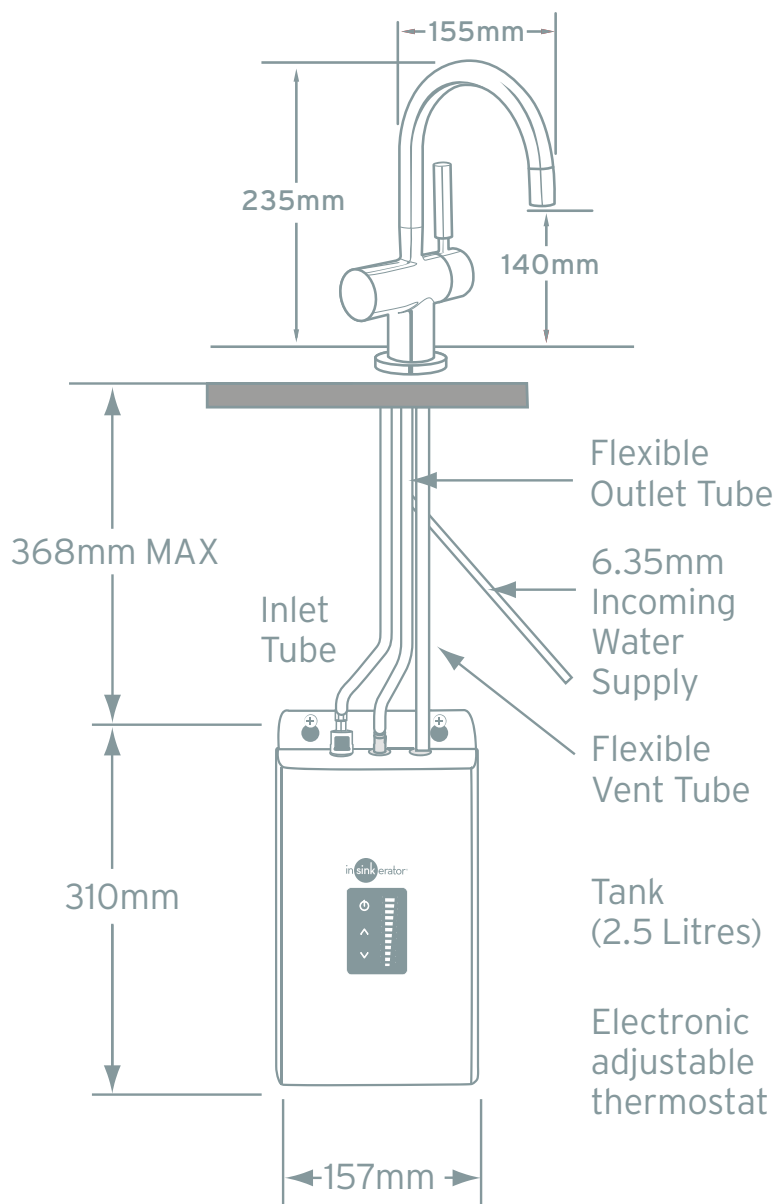

FEATURES

- Dispenses filtered steaming hot water at 99°C , which is perfect for hot drinks and countless kitchen tasks
- Dispenses cold filtered water
- Safe, multi step hot water handle
- Additional to your main tap
- Efficient use of space and time
- Easy to install
- 2 year tap and tank guarantee

Safe

All of our steaming hot water taps are protected by a push lock safety lever.

Energy efficient

An InSinkErator® steaming hot water tap uses less energy than a 40-watt light bulb.

**PRODUCT
SPEC SHEET**

H3300 and HC3300
Additional taps

**S H O W R O O M
C O L L E C T I O N**

DIMENSIONS (mm)

SPECIFICATIONS

- Modern contemporary design
- Compact and convenient
- Unique single handle
- Complete installation kit for solid surface mount
- Capacity: 2.5 litre stainless steel tank
- Neotank® features a digital adjustable dial that allows you to set your water temperature in tank between 88°C and 99°C
- Required hole diameter: 35-38mm
- Required supply pressure (cold): 172-862 kPa (1.7-8.6 bar) (25-125 psi)