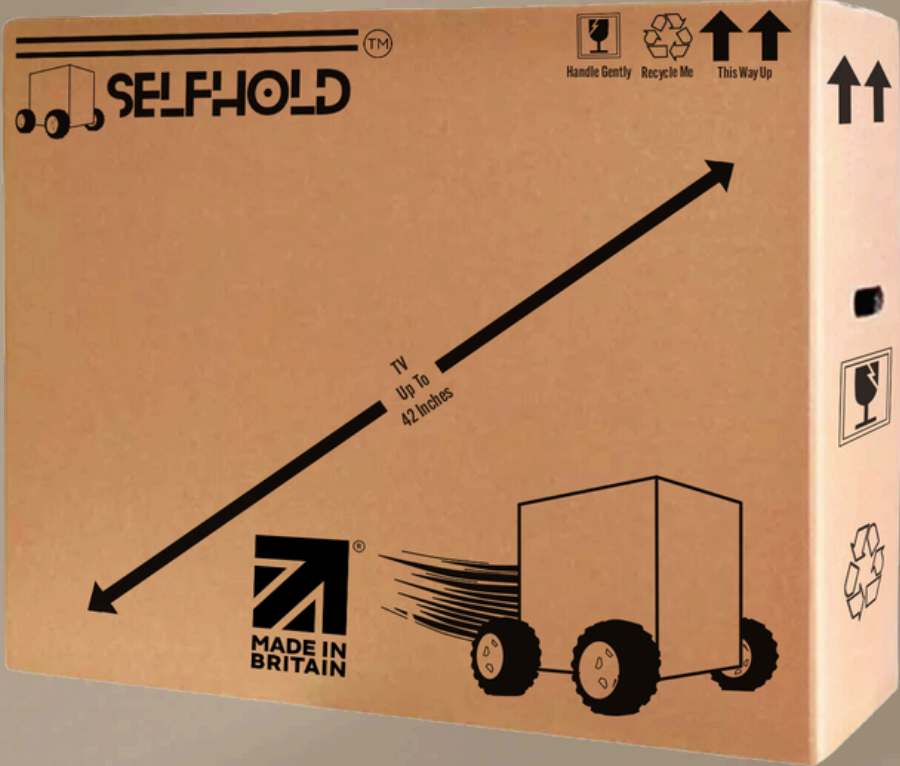

Protect Your TV in Transit
Sizes from 22" to 85"
Available!

TV Box Kit

*Available With Extra Grip
Hand Holds, Bubble Wrap,
and Foam Corners*

*The Ideal Solution for
Moving and Protecting
Your Flat-Screen TV*

*Sturdy Double Wall
Cardboard TV Boxes ideal for
TV storage & transportation
of TVs, monitors, picture
frames, mirrors, canvases &
anything else of similar
shape.*

Double Wall

*Sturdy, Spacious, and
Designed for Safe TV
Transport.*

*Perfect for Storage or
Shipping – TV Boxes You Can
Trust*