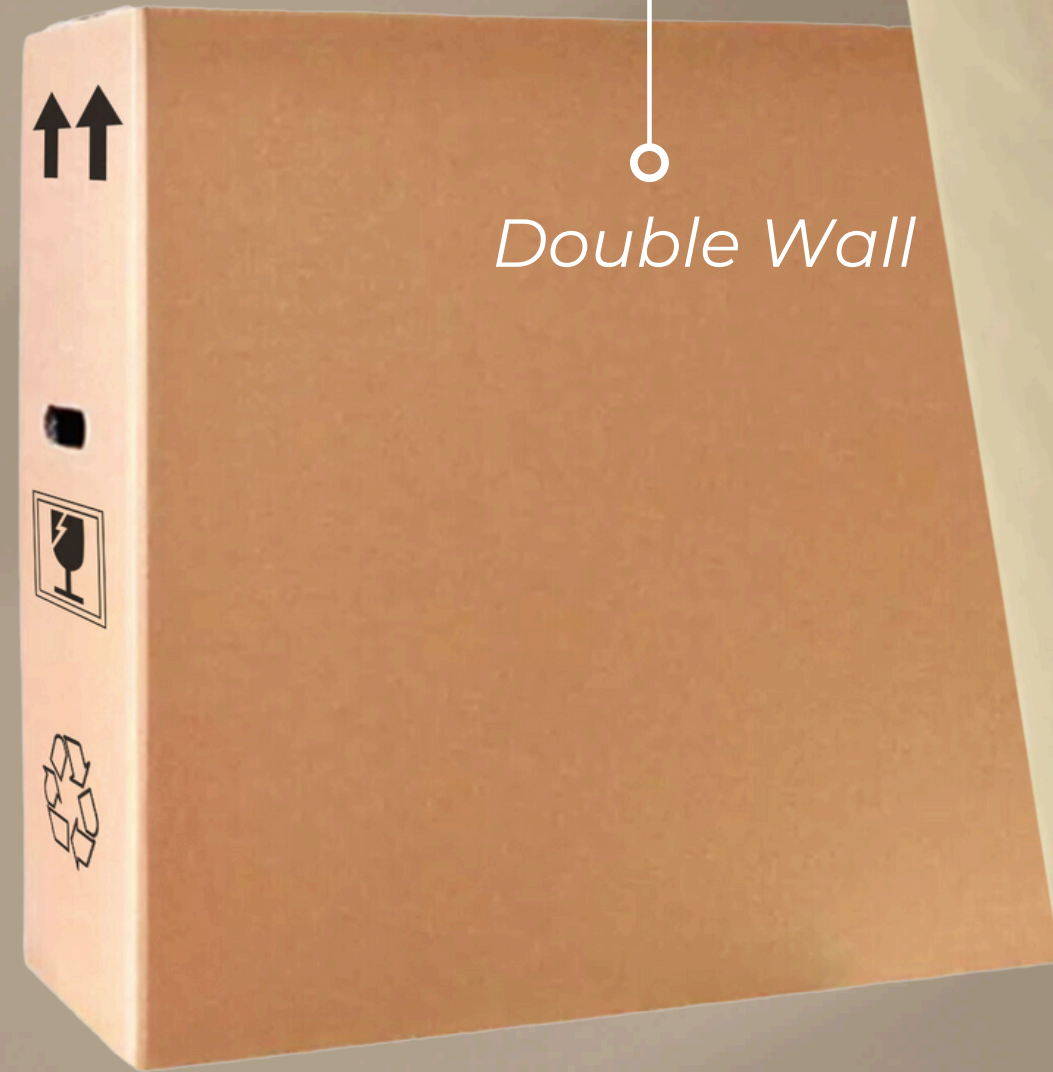

Protect Your TV in Transit
Sizes from 22" to 85"
Available!

TV Box Kit

*Available With Extra Grip
Hand Holds, Bubble Wrap,
and Foam Corners*

*The Ideal Solution for
Moving and Protecting
Your Flat-Screen TV*

*Sturdy Double Wall
Cardboard TV Boxes ideal for
TV storage & transportation
of TVs, monitors, picture
frames, mirrors, canvases &
anything else of similar
shape.*

Double Wall

*Sturdy, Spacious, and
Designed for Safe TV
Transport.*

*Perfect for Storage or
Shipping – TV Boxes You Can
Trust*