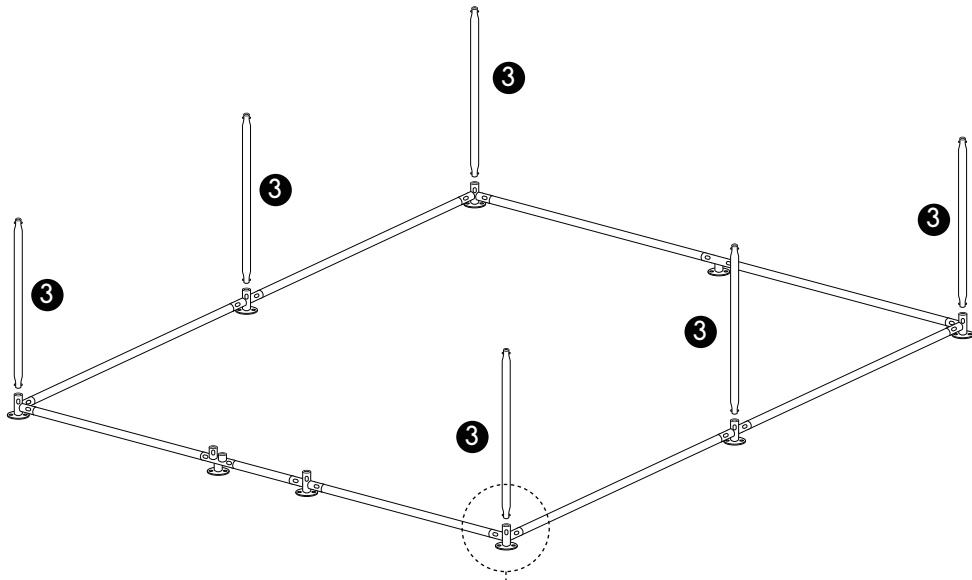

3x3 Walk in Chicken/Pet Run with Apex Roof

PPH292

Instruction manual
Specifications: 3m(L) x 3m(W) x 2m(H)

Imported by:
KCT Leisure
Glebe Farm, Old London Road,
Copdock,
Ipswich, Suffolk,
IP83JN,
United Kingdom

C x4pcs **D** x3pcs

H x10pcs **I** x2pcs

L x10pcs 4.7mm **M** x9pcs

3 x6pcs 970mm pipe

5 x2pcs 1115mm pipe

D1 x1pcs **D2** x1pcs 540mm

D4 x1pcs 1640mm pipe

D6 x1pcs 1640mm pipe

A x6pcs **B** x3pcs

E x1pcs **F** 30mx1

J x1pcs Roof **K** x7pcs

N x2bags **O** x14pcs **P** x1pcs

Part (L) may require power tools for installation.

Step 1

Step 2

Step 3

Step 4

Step 5

Part (L) is a self tapping screw. Use a power tool with the appropriate size fitting to secure tightly.

Step 6

Step 7

Step 8

Step 9

(Front)