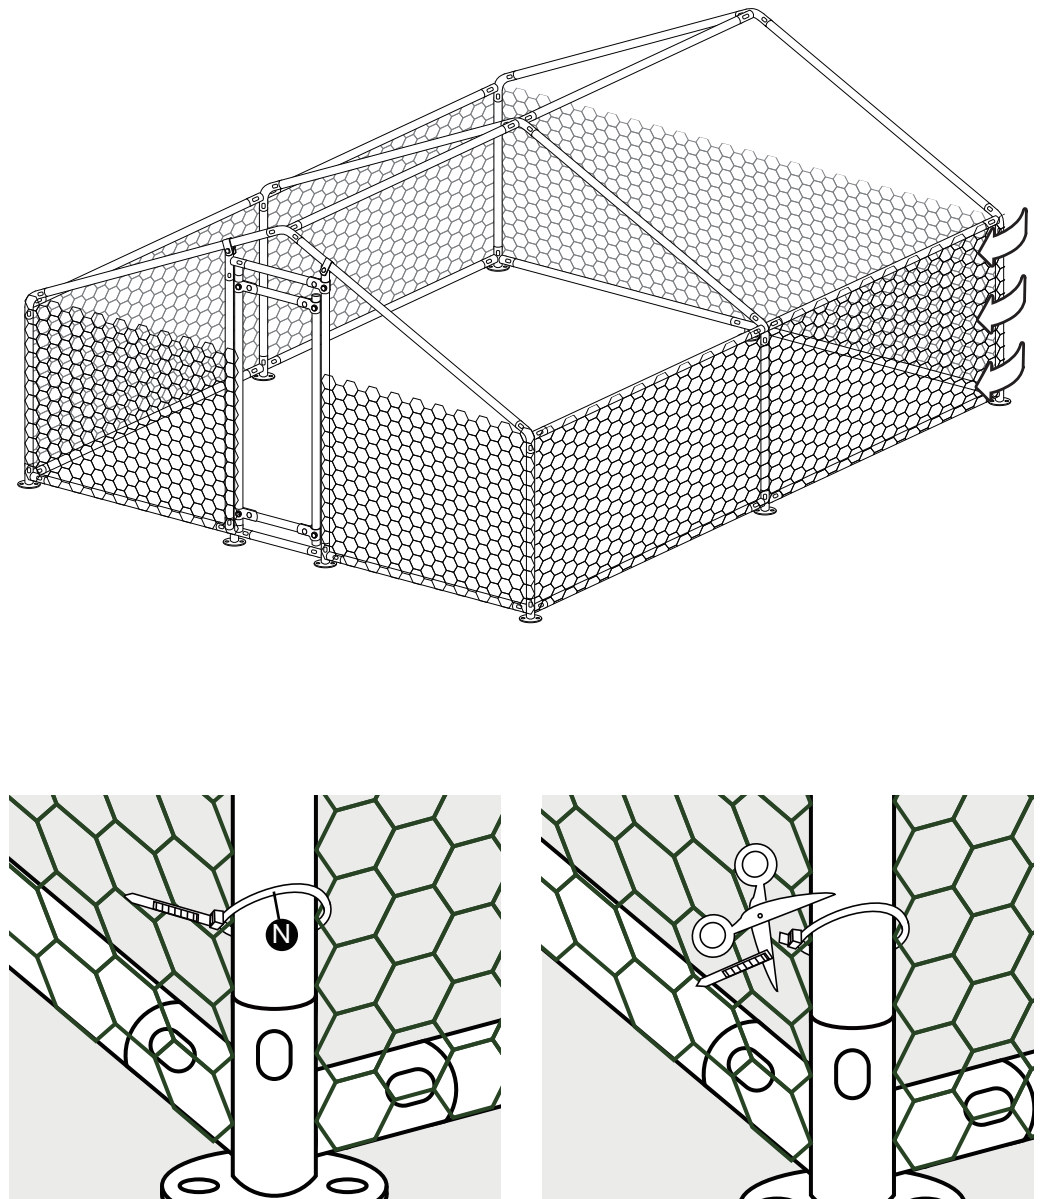

3x3 Walk in Chicken/Pet Run with Apex Roof

PPH292

Instruction manual
Specifications: 3m(L) x 3m(W) x 2m(H)

Imported by:
KCT Leisure
Glebe Farm, Old London Road,
Copdock,
Ipswich, Suffolk,
IP83JN,
United Kingdom

Step 4

Step 5

Part (L) is a self tapping screw. Use a power tool with the appropriate size fitting to secure tightly.

Step 6

Step 7

Step 8

Step 9

(Front)

(Back)

Step 10

Step 11

Step 12