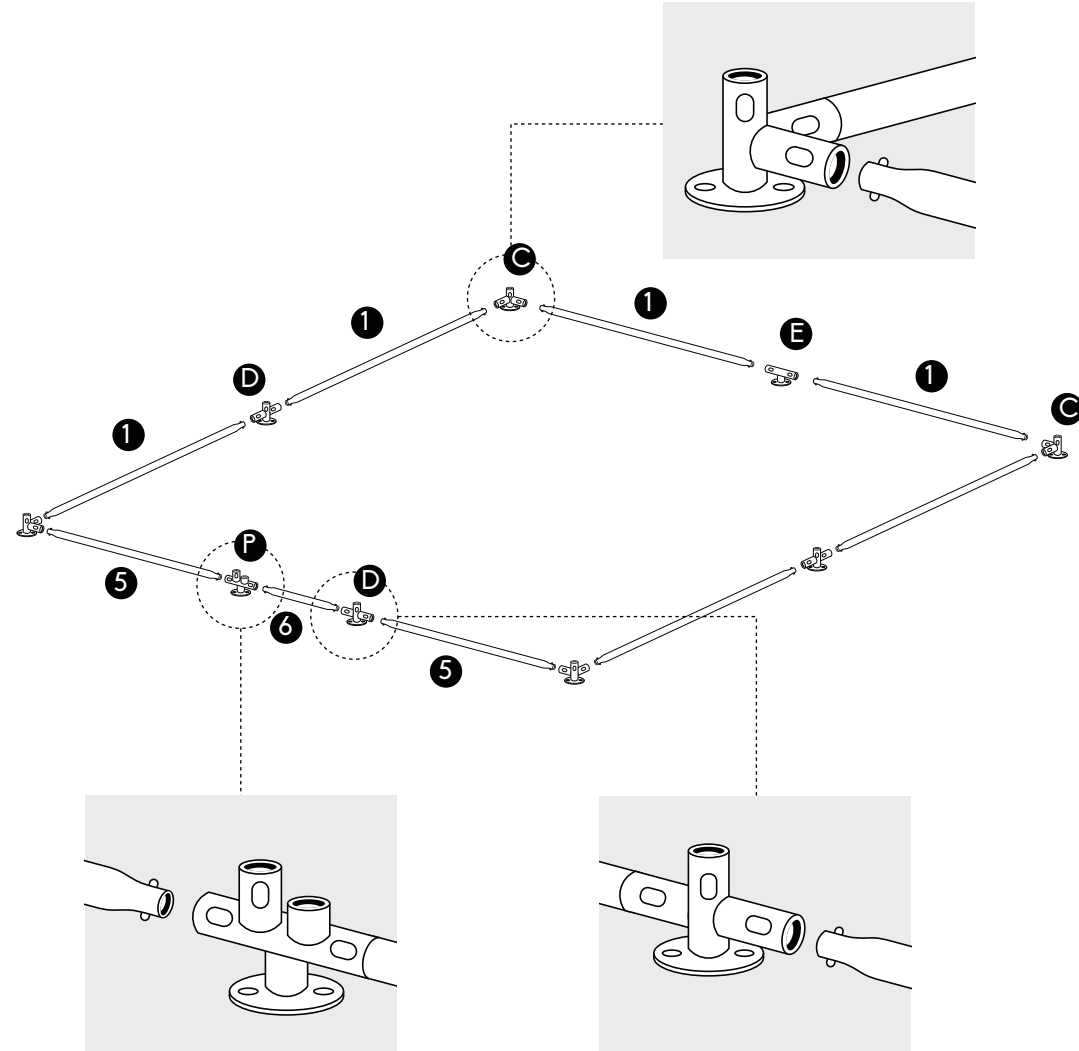

C x4pcs **D** x3pcs

H x10pcs **I** x2pcs

L x10pcs 4.7mm **M** x9pcs

3 x6pcs 970mm pipe

5 x2pcs 1115mm pipe

D1 x1pcs **D2** x1pcs 540mm

D4 x1pcs 1640mm pipe

D6 x1pcs 1640mm pipe

A x6pcs **B** x3pcs

E x1pcs **F** 30mx1

J x1pcs Roof **K** x7pcs

N x2bags **O** x14pcs **P** x1pcs

Part (L) may require power tools for installation.

Step 1

Step 2

Step 3

Step 4

Step 5

Part (L) is a self tapping screw. Use a power tool with the appropriate size fitting to secure tightly.

Step 6

Step 7

Step 8

Step 9

(Front)