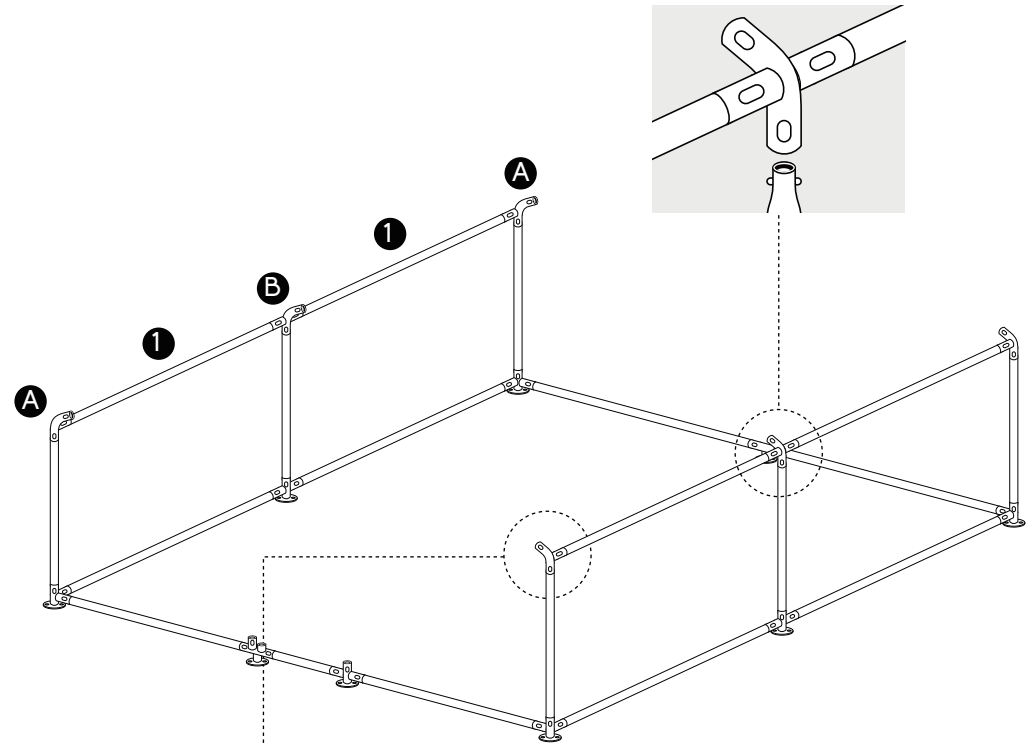

3x3 Walk in Chicken/Pet Run with Apex Roof

PPH292

Instruction manual
Specifications: 3m(L) x 3m(W) x 2m(H)

Imported by:
KCT Leisure
Glebe Farm, Old London Road,
Copdock,
Ipswich, Suffolk,
IP83JN,
United Kingdom

C x4pcs **D** x3pcs

H x10pcs **I** x2pcs

L x10pcs 4.7mm **M** x9pcs

3 x6pcs 970mm pipe

5 x2pcs 1115mm pipe

D1 x1pcs **D2** x1pcs 540mm

D4 x1pcs 1640mm pipe

D6 x1pcs 1640mm pipe

A x6pcs **B** x3pcs

E x1pcs **F** 30mx1

J x1pcs Roof **K** x7pcs

N x2bags **O** x14pcs **P** x1pcs

Part (L) may require power tools for installation.

Step 1

Step 2

Step 3

Step 4

Step 5

Part (L) is a self tapping screw. Use a power tool with the appropriate size fitting to secure tightly.

Step 6

Step 7

Step 8

Step 9

(Front)