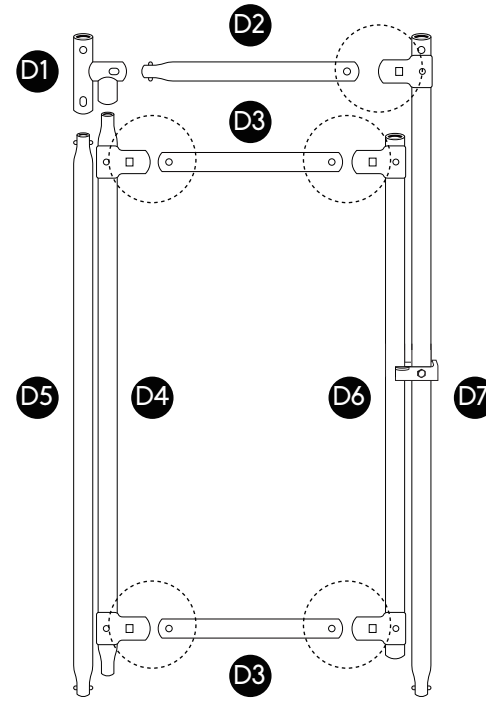

C x4pcs **D** x3pcs

H x10pcs **I** x2pcs

L x10pcs 4.7mm **M** x9pcs

3 x6pcs 970mm pipe

5 x2pcs 1115mm pipe

D1 x1pcs **D2** x1pcs 540mm

D4 x1pcs 1640mm pipe

D6 x1pcs 1640mm pipe

A x6pcs **B** x3pcs

E x1pcs **F** 30mx1

J x1pcs Roof **K** x7pcs

N x2bags **O** x14pcs **P** x1pcs

Part (L) may require power tools for installation.

Step 1

Step 2

Step 3

Step 4

Step 5

Part (L) is a self tapping screw. Use a power tool with the appropriate size fitting to secure tightly.

Step 6

Step 7

Step 8

Step 9

(Front)