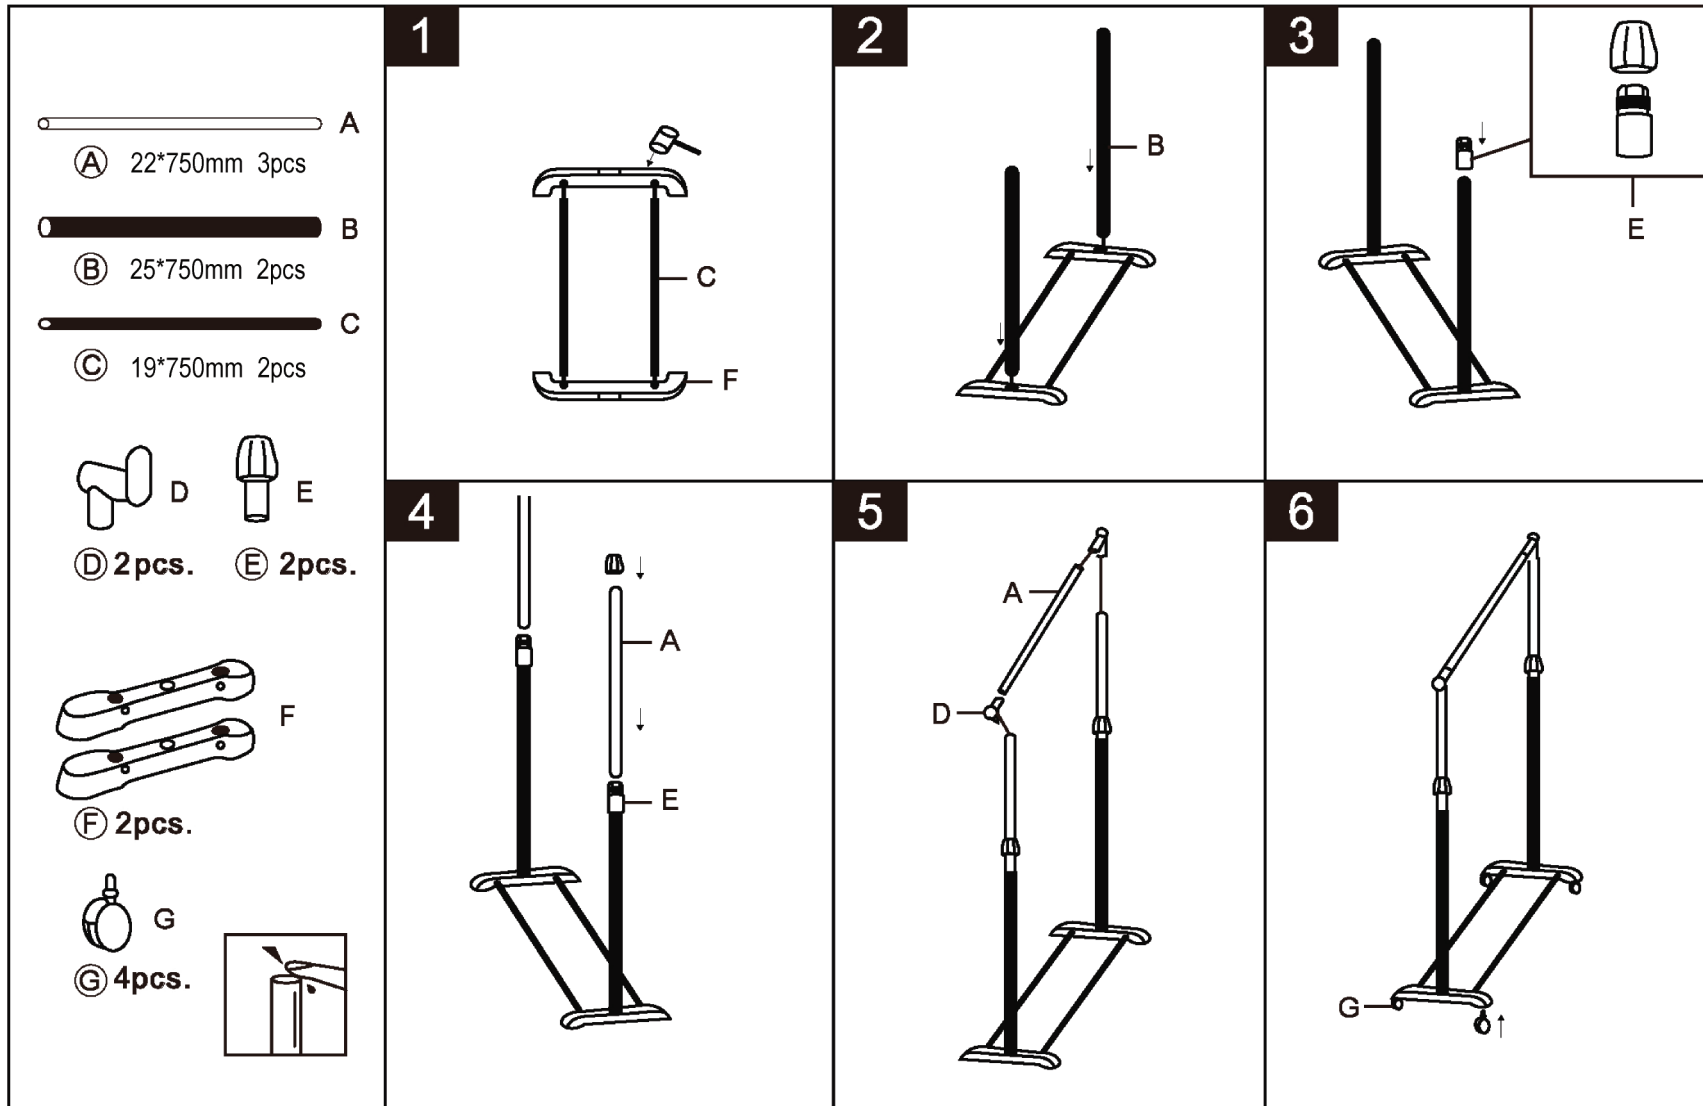

# Adjustable Clothes Rack on Wheels - Single Rail

HLS101

Imported by:  
 KCT Leisure  
 Glebe Farm,  
 Old London Road,  
 Copdock, Ipswich,  
 Suffolk, IP83JN,  
 United Kingdom