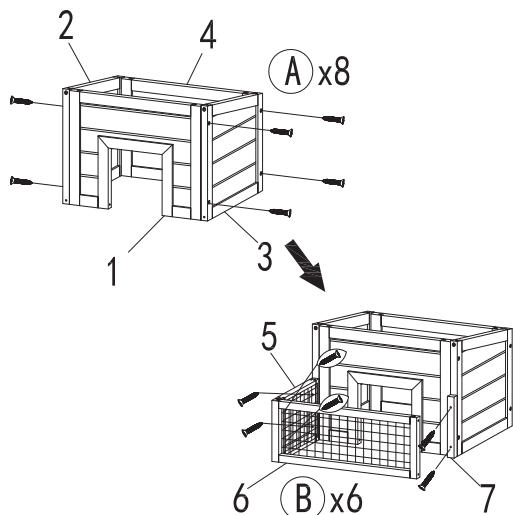

Tortoise House

KCT

PPH421

RH-1852

1 1PC	2 1PC	3 1PC	4 1PC	5 1PC	(A) M3.5X40 x25 (B) M3X35 x24 (C) M3X2 x1 (D) M3X14 x10 (E) M3X14 x10 black (21) 1PC (22) 1PC Imported by: KCT Leisure Glebe Farm, Old London Road, Copdock, Ipswich, Suffolk, IP83JN, United Kingdom
6 1PC	7 1PC	8 1PC	9 1PC	10 1PC	
11 1PC	12 1PC	13 1PC	14 1PC	15 1PC	
16 1PC	17 1PC	18 1PC	19 1PC	20 1PC	

STEP-01