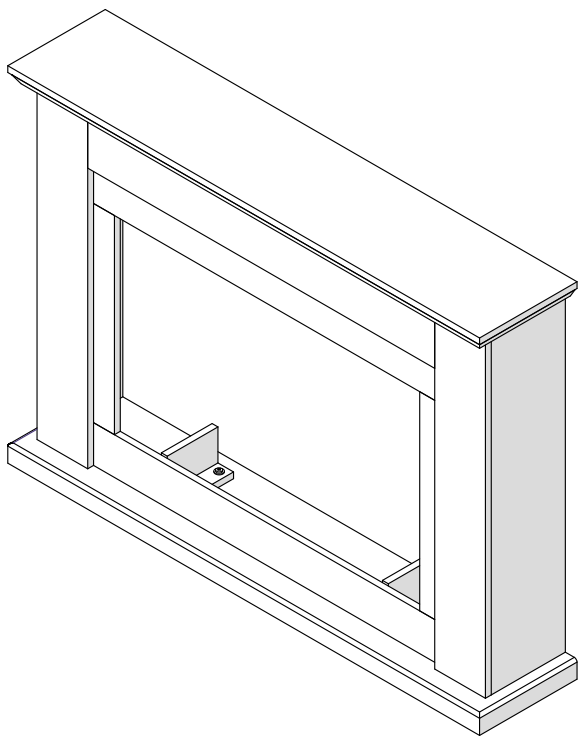

FIREPLACE MANTEL

ASSEMBLY INSTRUCTIONS

MT376B

If you have a problem with this product, **DO NOT RETURN.**

Call our customer service ,Tel: 01785 719005, or

E-mail: customerservice@modelo.co.uk

PARTS LIST

PARTS AND ACCESSORIES