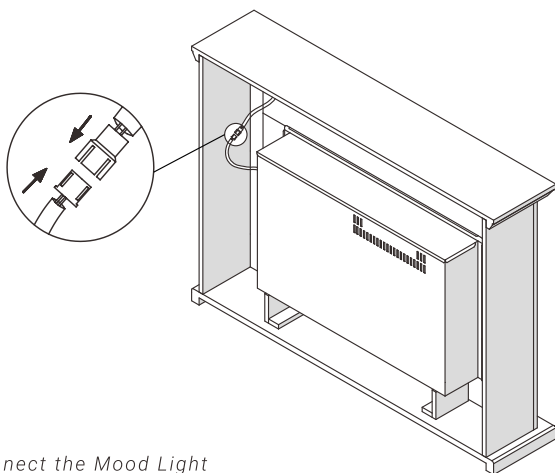

Carry out this assembly step on both sides

12

Rear side of the mantel

13

Use 8 pcs ST3.5x12 screws

14

Connect the Mood Light

Distributor: Moddelo Ltd
Deansfield House
98 Lancaster Road
Newcastle under Lyme
Staffordshire
England, ST5 1DS