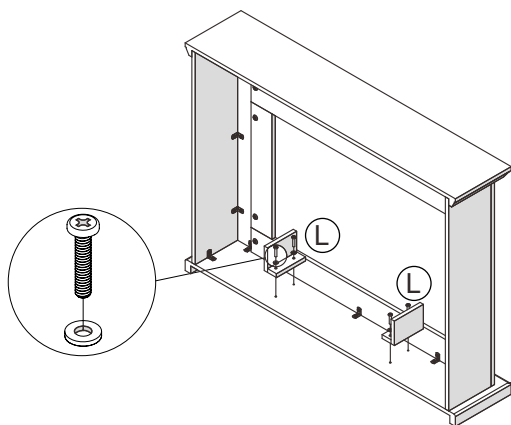

10

14x

M6x12mm

7x

4x

∅ 8x30mm

Carry out this assembly step on both sides

11

Carry out this assembly step on both sides

12

Rear side of the mantel

13

Use 8 pcs ST3.5x12 screws

14

Connect the Mood Light

Distributor: Moddelo Ltd
Deansfield House
98 Lancaster Road
Newcastle under Lyme
Staffordshire
England, ST5 1DS