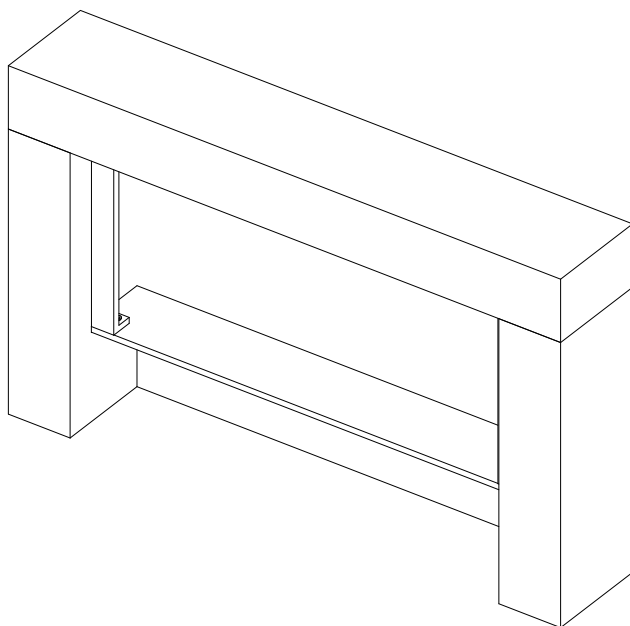

FIREPLACE MANTEL

ASSEMBLY INSTRUCTIONS

MT172F/MT173F

If you have a problem with this product, DO NOT RETURN.
Call our customer service ,Tel: 01785 719005, or
E-mail: customerservice@modelo.co.uk

APPLIANCE DIMENSIONS

MT172F

UNIT:MM

MT173F

PARTS LIST

PARTS AND ACCESSORIES

Tools required:

A screwdriver will be needed.

9x  ø 8 x 30 mm	7x 	7x 
11x  M6x30mm	11x 	4x  ST4x 12mm
2x 	2x  ST5x40mm	2x  L Bracket

01

Carry out this assembly step on both sides

02

Carry out this assembly step on both sides

03

2x

Carry out this assembly step on both sides

04