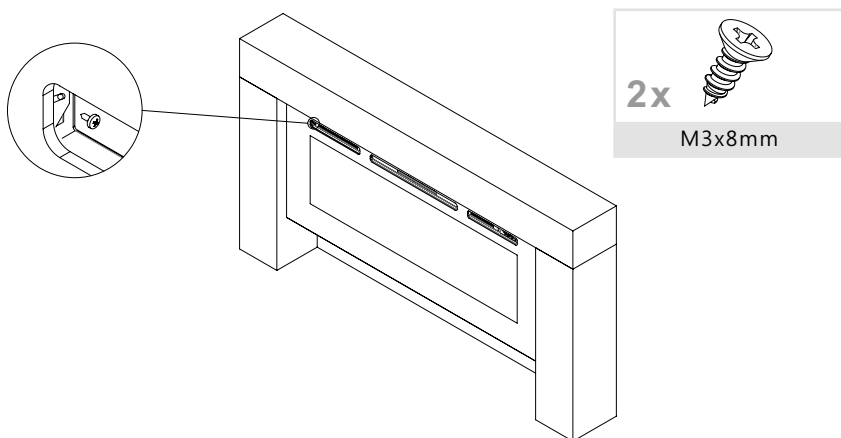

M4x12mm

2x

L bracket

Carry out this assembly step on both sides

11

MT172F
mm

MT173F
mm

Reserve 3-5mm for the screw.

12

Snap the screw into the slot of the bracket.

13

14

Screws used in this step come with the appliance.

15

Install the front glass trim

16