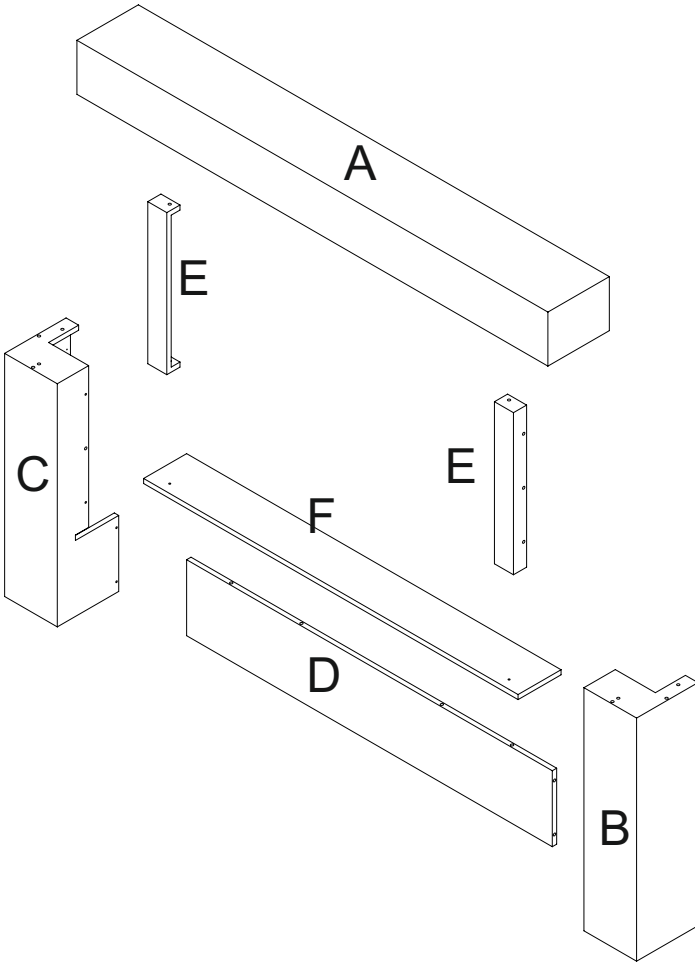

MT172F

UNIT:MM

MT173F

PARTS LIST

PARTS AND ACCESSORIES

Tools required:

A screwdriver will be needed.

9x  ø 8 x 30 mm	7x 	7x 
11x  M6x30mm	11x 	4x  ST4x 12mm
2x 	2x  ST5x40mm	2x  L Bracket

01

Carry out this assembly step on both sides

02

Carry out this assembly step on both sides

03

2x

Carry out this assembly step on both sides

04