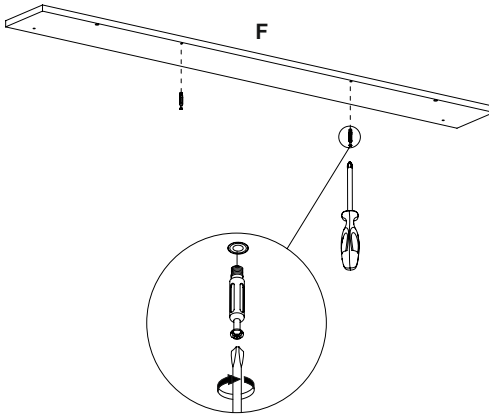

MT172F

UNIT:MM

MT173F

PARTS LIST

PARTS AND ACCESSORIES

Tools required:

A screwdriver will be needed.

9x  ø 8 x 30 mm	7x 	7x 
11x  M6x30mm	11x 	4x  ST4x 12mm
2x 	2x  ST5x40mm	2x  L Bracket

01

Carry out this assembly step on both sides

02

Carry out this assembly step on both sides

03

2x

Carry out this assembly step on both sides

04

4x

Carry out this assembly step on both sides

05

4x

Carry out this assembly step on both sides

06

2x

ø 8 x 30 mm