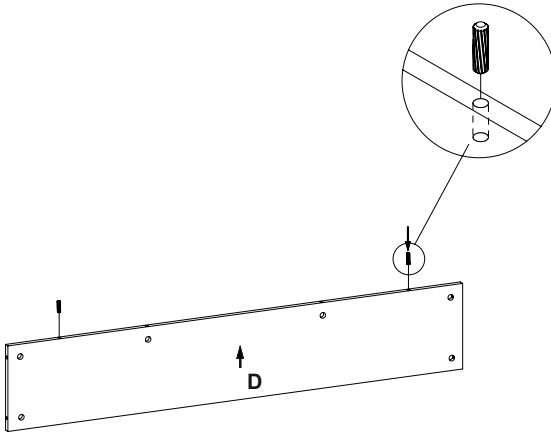

MT172F

UNIT:MM

MT173F

PARTS LIST

PARTS AND ACCESSORIES

Tools required:

A screwdriver will be needed.

9x  ø 8 x 30 mm	7x 	7x 
11x  M6x30mm	11x 	4x  ST4x 12mm
2x 	2x  ST5x40mm	2x  L Bracket

01

Carry out this assembly step on both sides

02

Carry out this assembly step on both sides

03

2x

Carry out this assembly step on both sides

04

4x

Carry out this assembly step on both sides

05

4x

Carry out this assembly step on both sides

06

2x

ø 8 x 30 mm