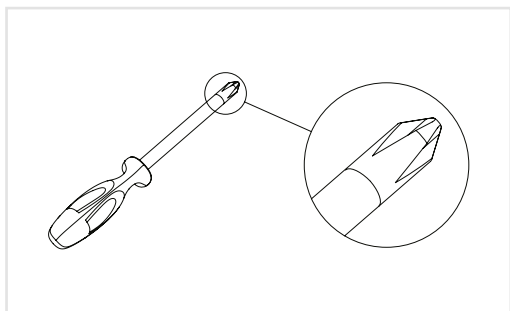

MT172F

UNIT:MM

MT173F

PARTS LIST

PARTS AND ACCESSORIES

Tools required:

A screwdriver will be needed.

9x  ø 8 x 30 mm	7x 	7x 
11x  M6x30mm	11x 	4x  ST4x 12mm
2x 	2x  ST5x40mm	2x  L Bracket

01

Carry out this assembly step on both sides

02

Carry out this assembly step on both sides

03

2x

Carry out this assembly step on both sides

04