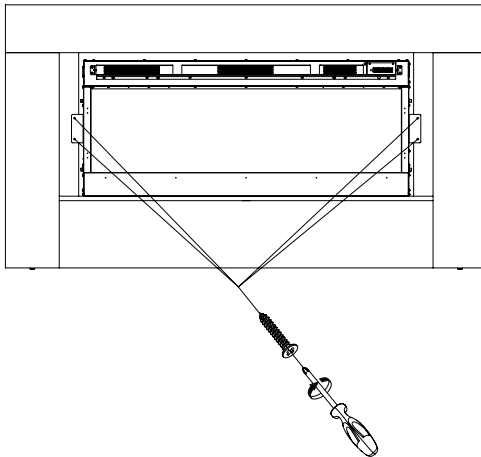

M4x12mm

2x

L bracket

Carry out this assembly step on both sides

11

MT172F
mm

MT173F
mm

Reserve 3-5mm for the screw.

12

Snap the screw into the slot of the bracket.

13

14

Screws used in this step come with the appliance.

15

Install the front glass trim

16

2x

M3x8mm

Fix the front glass by screws came with the appliance .

Distributor: Modello Ltd
Deansfield House
98 Lancaster Road
Newcastle under Lyme
Staffordshire, ST5 1DS
England

Tel: 01785 719005

Email: customerservice@modello.co.uk