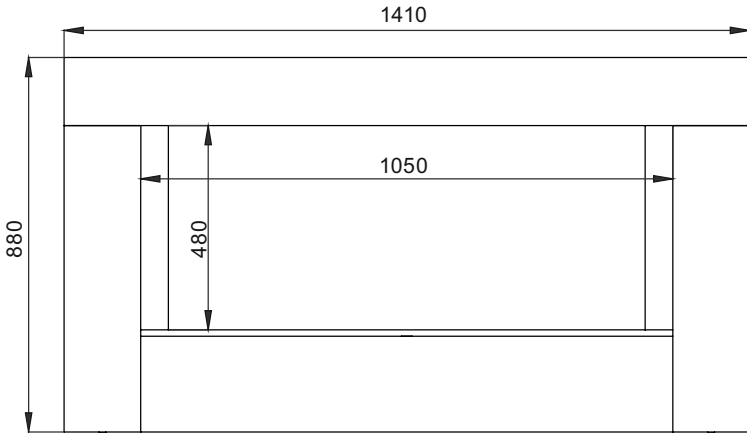

APPLIANCE DIMENSIONS

MT172F

UNIT:MM