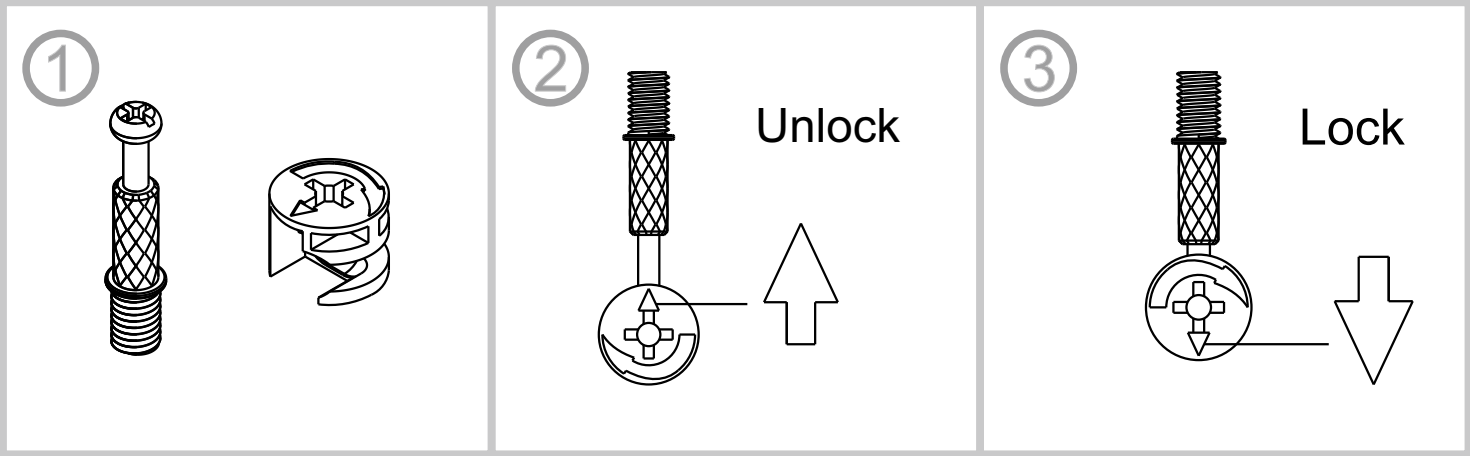

CAM LOCK FASTENING SYSTEM

This cam lock fastening system will be used throughout the assembly process.