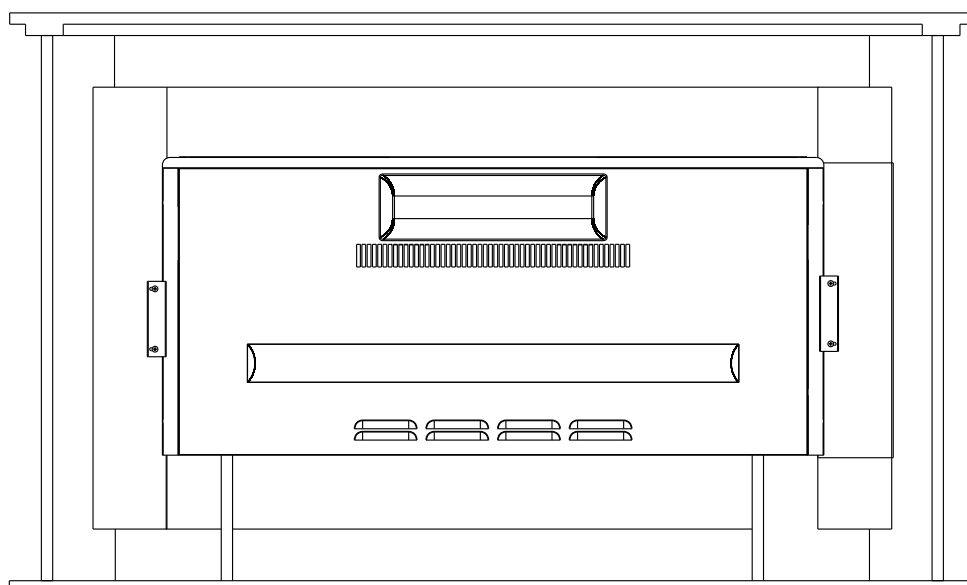

STEP 19

The assembly is completed now.