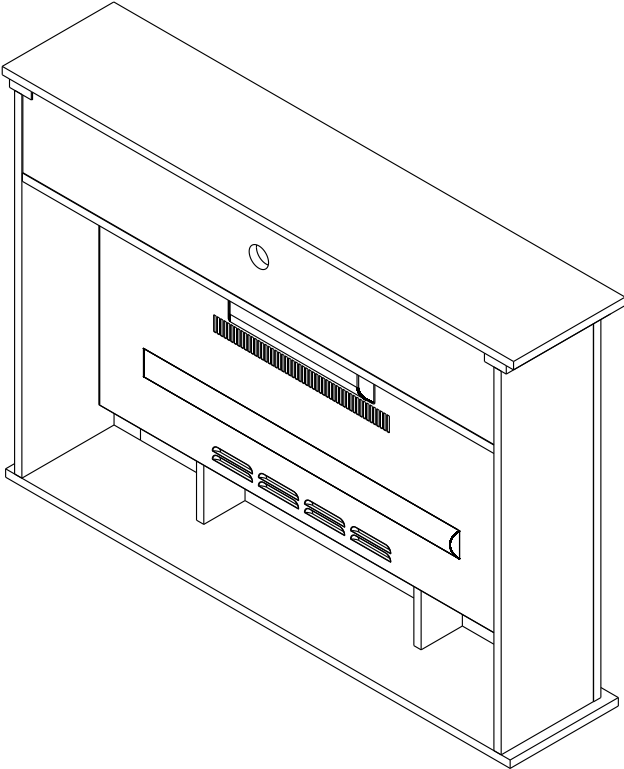

STEP 24

STEP 25

STEP 26

STEP 27

Fix the fireplace to the mantel with two brackets and four ST3.5x12mm screws packed with the firebox.

STEP 28

The assembly is completed now.

Distributor: Moddelo Ltd
Unit 6A-6E,
Airfield Industrial Estate,
Hixon, Staffordshire, ST18 0PF