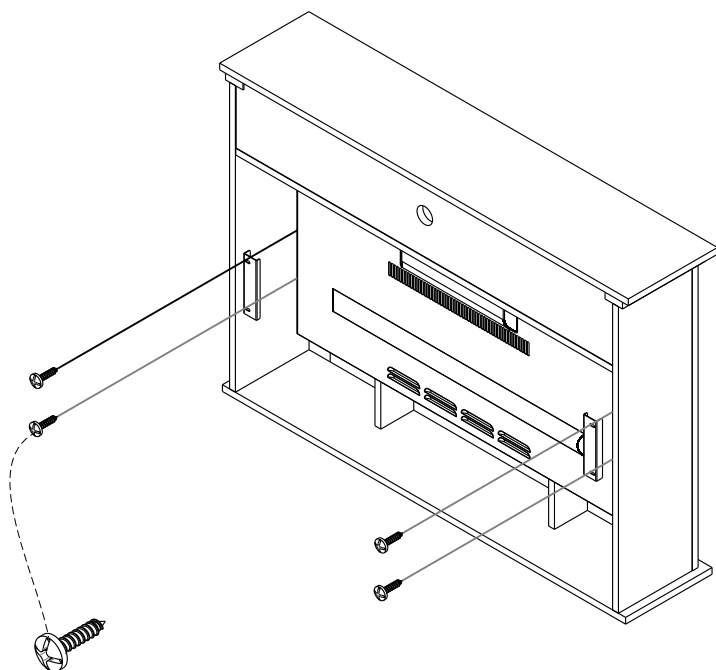

STEP 24

STEP 25

STEP 26

STEP 27

Fix the fireplace to the mantel with two brackets and four ST3.5x12mm screws packed with the firebox.

STEP 28

The assembly is completed now.

Distributor: Moddelo Ltd
Unit 6A-6E,
Airfield Industrial Estate,
Hixon, Staffordshire, ST18 0PF