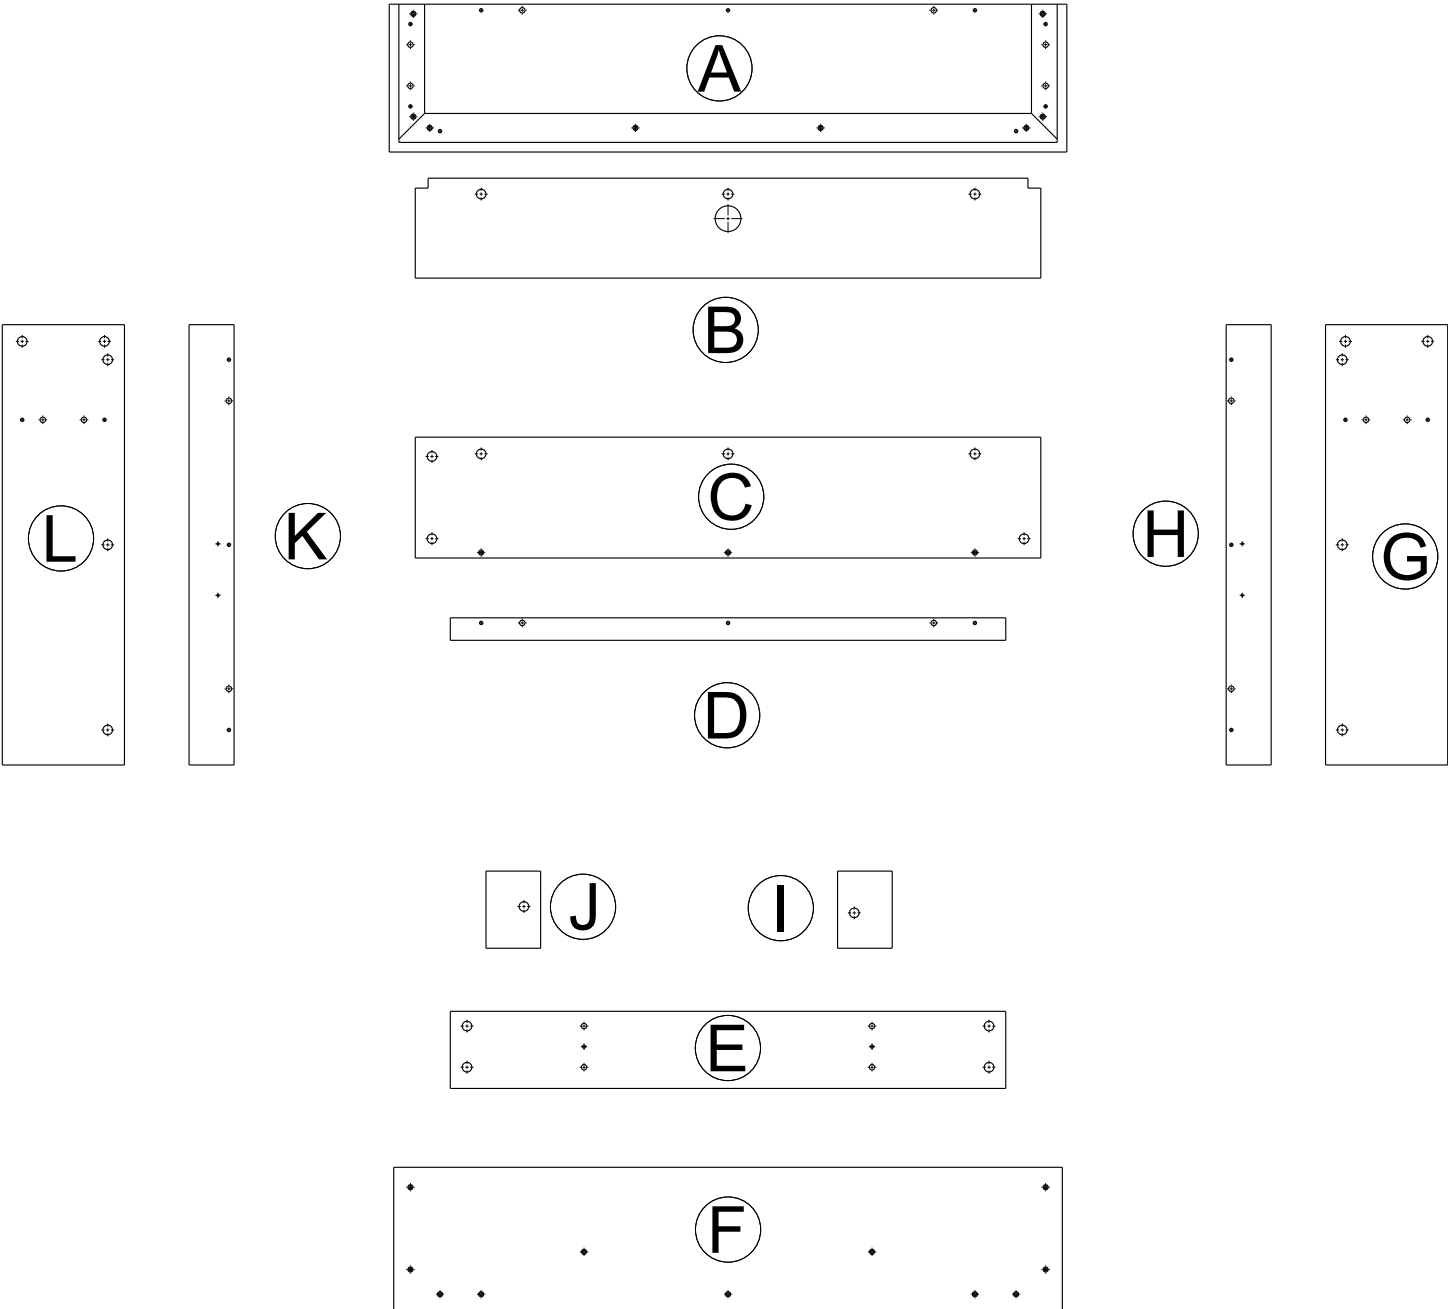

 cam lock x26+1	 cam bolt x26+1	 wood dowel x32+1
 screw ST4x40 x14+1	 pad x4+2	

TOOLS REQUIRED

A screwdriver will be needed

CAM LOCK FASTENING SYSTEM

This cam lock fastening system will be used throughout the assembly process.

ASSEMBLY INSTRUCTIONS

STEP 1

Take out all the parts, as shown on the floor. Please pay attention to protect the board surface.

STEP 2

STEP 3

STEP 4

	wood dowel	x2
	cam lock	x3

STEP 5