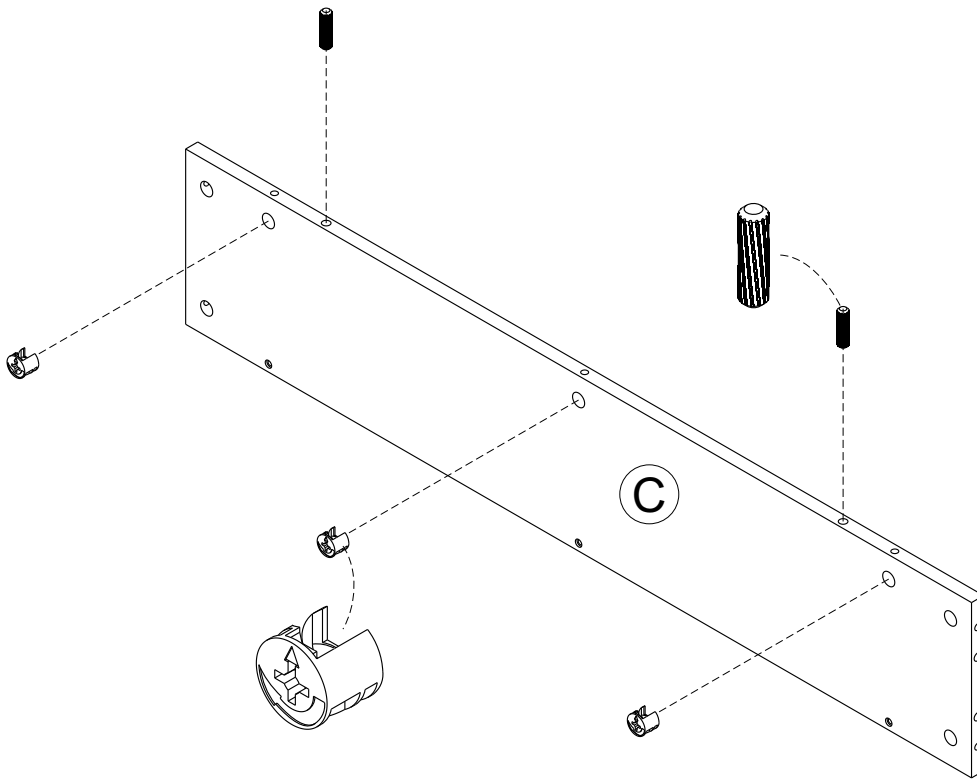

 cam lock x26+1	 cam bolt x26+1	 wood dowel x32+1
 screw ST4x40 x14+1	 pad x4+2	

TOOLS REQUIRED

A screwdriver will be needed

CAM LOCK FASTENING SYSTEM

This cam lock fastening system will be used throughout the assembly process.

ASSEMBLY INSTRUCTIONS

STEP 1

Take out all the parts, as shown on the floor. Please pay attention to protect the board surface.

STEP 2

STEP 3

STEP 4

	wood dowel	x2
	cam lock	x3

STEP 5

STEP 6

STEP 7

STEP 8

STEP 9

STEP 10

STEP 11

STEP 12

	wood dowel	x4
	cam lock	x4