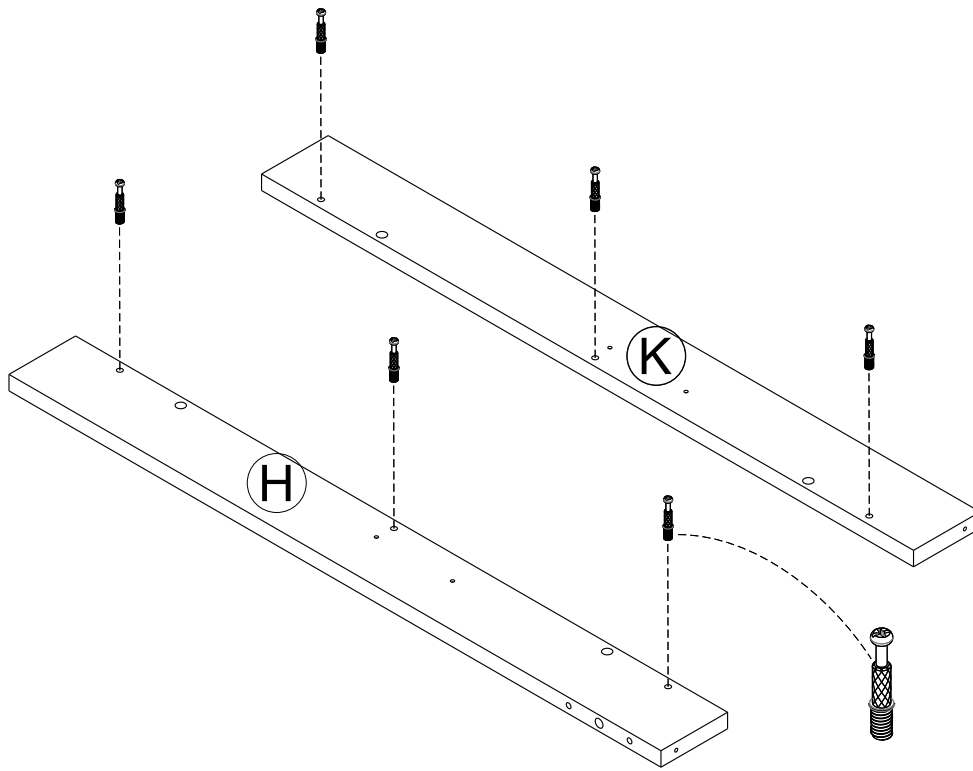

 cam lock x26+1	 cam bolt x26+1	 wood dowel x32+1
 screw ST4x40 x14+1	 pad x4+2	

TOOLS REQUIRED

A screwdriver will be needed

CAM LOCK FASTENING SYSTEM

This cam lock fastening system will be used throughout the assembly process.

ASSEMBLY INSTRUCTIONS

STEP 1

Take out all the parts, as shown on the floor. Please pay attention to protect the board surface.

STEP 2

STEP 3

STEP 4

	wood dowel	x2
	cam lock	x3

STEP 5