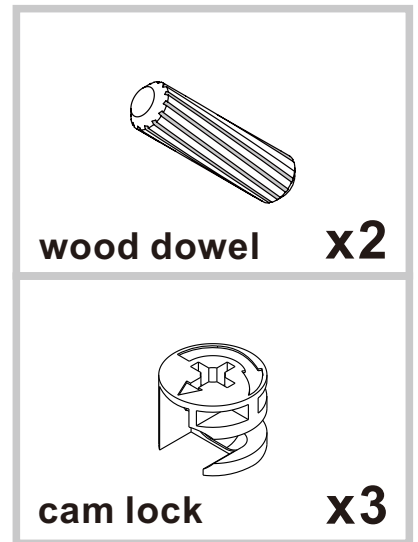

 cam lock x26+1	 cam bolt x26+1	 wood dowel x32+1
 screw ST4x40 x14+1	 pad x4+2	

TOOLS REQUIRED

A screwdriver will be needed

CAM LOCK FASTENING SYSTEM

This cam lock fastening system will be used throughout the assembly process.

ASSEMBLY INSTRUCTIONS

STEP 1

Take out all the parts, as shown on the floor. Please pay attention to protect the board surface.

STEP 2

STEP 3

STEP 4

	wood dowel	x2
	cam lock	x3

STEP 5

STEP 6

STEP 7

STEP 8

STEP 9

STEP 10

STEP 11

STEP 12

	wood dowel	x4
	cam lock	x4