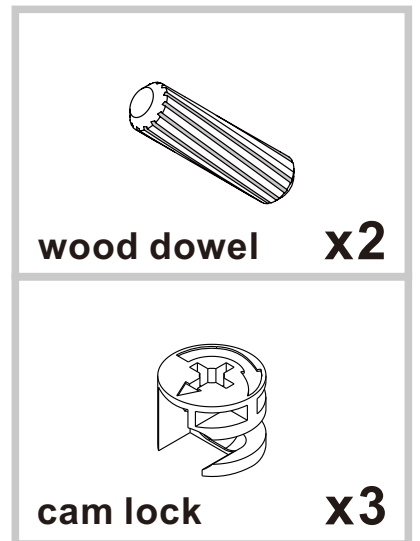

 cam lock x26+1	 cam bolt x26+1	 wood dowel x32+1
 screw ST4x40 x14+1	 pad x4+2	

TOOLS REQUIRED

A screwdriver will be needed

CAM LOCK FASTENING SYSTEM

This cam lock fastening system will be used throughout the assembly process.

ASSEMBLY INSTRUCTIONS

STEP 1

Take out all the parts, as shown on the floor. Please pay attention to protect the board surface.

STEP 2

STEP 3

STEP 4

	wood dowel	x2
	cam lock	x3

STEP 5

STEP 6

STEP 7

STEP 8

STEP 9

STEP 10

STEP 11

STEP 12

	wood dowel	x4
	cam lock	x4