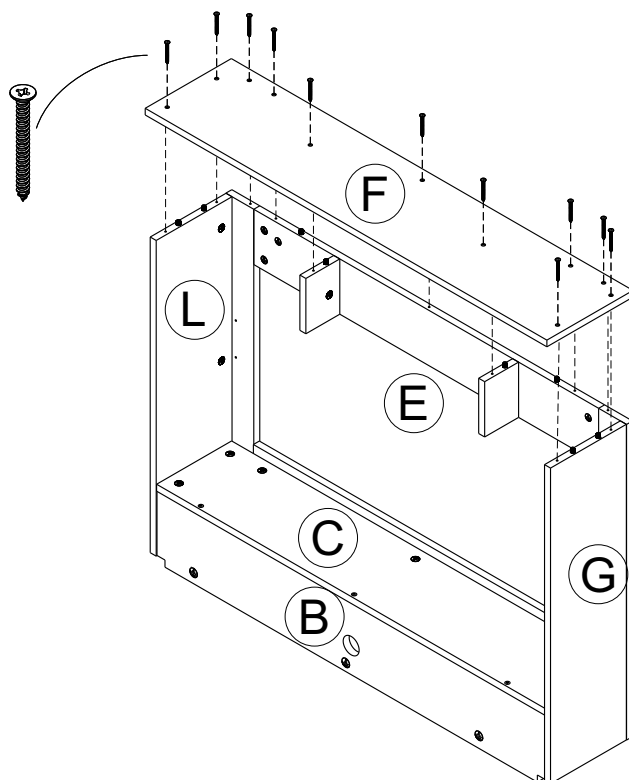

STEP 17

	wood dowel	x2
	cam lock	x3

STEP 18

STEP 19

STEP 20

STEP 21

STEP 22

STEP 23

STEP 24

STEP 25

STEP 26

STEP 27

Fix the fireplace to the mantel with two brackets and four ST3.5x12mm screws packed with the firebox.

STEP 28

The assembly is completed now.

Distributor: Moddelo Ltd
Unit 6A-6E,
Airfield Industrial Estate,
Hixon, Staffordshire, ST18 0PF