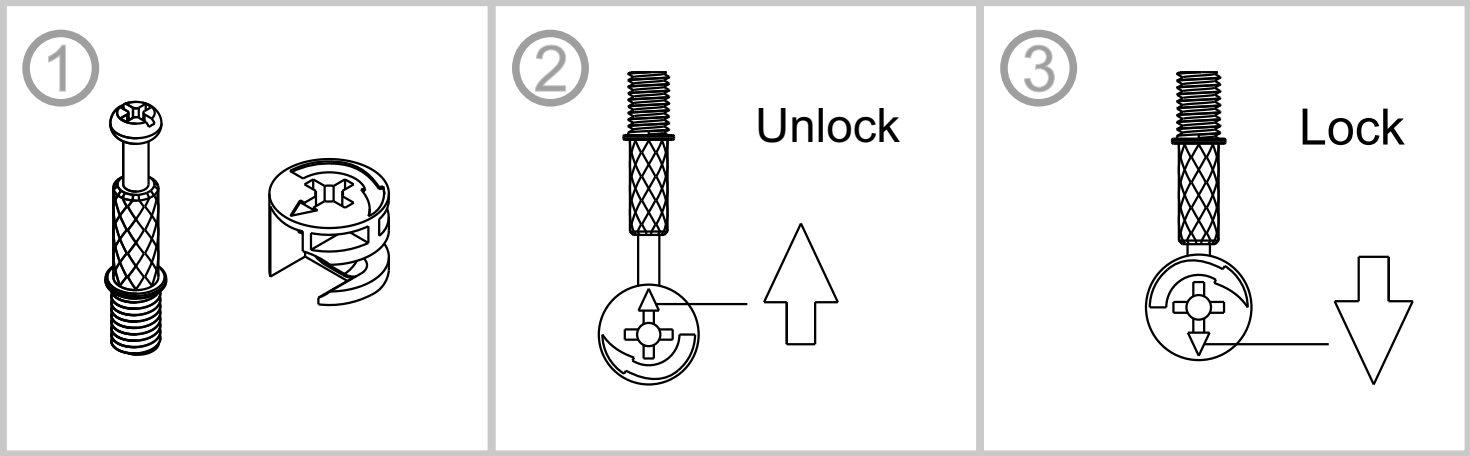

 cam lock x26+1	 cam bolt x26+1	 wood dowel x32+1
 screw ST4x40 x14+1	 pad x4+2	

TOOLS REQUIRED

A screwdriver will be needed

CAM LOCK FASTENING SYSTEM

This cam lock fastening system will be used throughout the assembly process.

ASSEMBLY INSTRUCTIONS

STEP 1

Take out all the parts, as shown on the floor. Please pay attention to protect the board surface.

STEP 2

STEP 3

STEP 4

	wood dowel	x2
	cam lock	x3

STEP 5