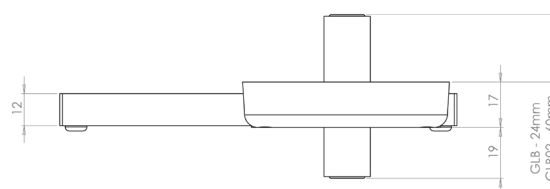

INSTALLATION

1. Just weld or bolt onto the metal or wooden gate using the various plates we can offer separately. Very easy installation.

2. **MAINTENANCE** Lubricate with oil periodically.