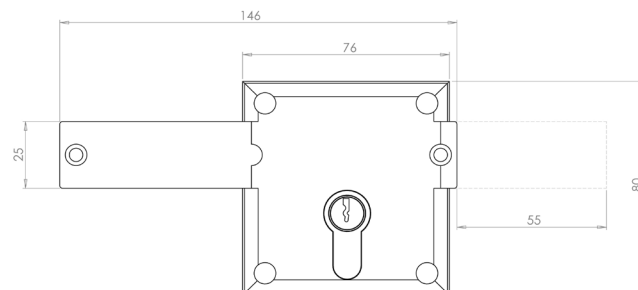

INSTALLATION

1. Just weld or bolt onto the metal or wooden gate using the various plates we can offer separately. Very easy installation.

2. **MAINTENANCE** Lubricate with oil periodically.