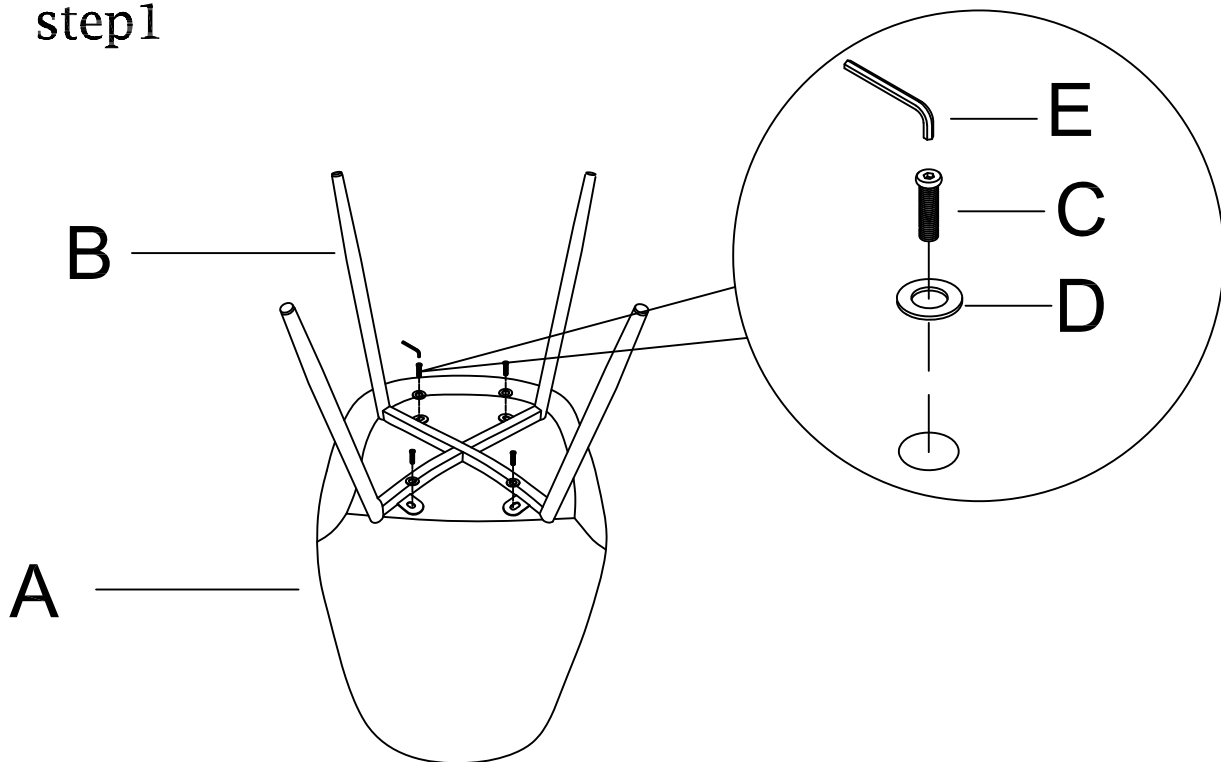

ASTR-DC-DGN-WL-01

Instruction manual

SAFETY AND CARE ADVICE

PLEASE READ THESE INSTRUCTIONS CAREFULLY AND KEEP FOR FUTURE

- Check you have all the components and tools listed on pages 1.
- Remove all fittings from the plastic bags and separate them into their groups.
- Keep children and animals away from the work area, small parts could choke if swallowed.
- Make sure you have enough space to layout the parts before starting.
- Do not stand or put weight on the product, this could cause damage.
- Assemble on a soft level surface to avoid damaging the unit or your floor (use opened out unit carton).
- We do not recommend the use of power drill/drivers for inserting screws, as this could damage the unit. Only use hand screwdrivers.

COMPONENTS

A  x1	B  x1	C  M6x16 x4	D  M6xØ16 x4
E  4# x1			

ASSEMBLY INSTRUCTIONS

step1

*Congratulations!
Now you have finished assembling the product.*