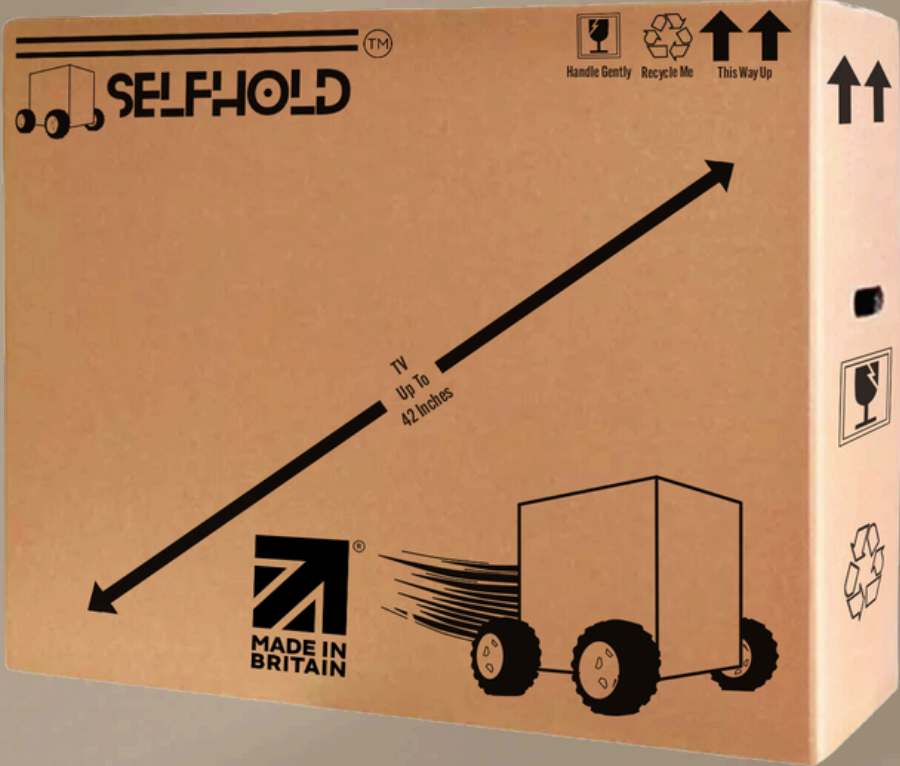

Protect Your TV in Transit
Sizes from 22" to 85"
Available!

*The Ideal Solution for
Moving and Protecting
Your Flat-Screen TV*

*Sturdy Double Wall
Cardboard TV Boxes ideal for
TV storage & transportation
of TVs, monitors, picture
frames, mirrors, canvases &
anything else of similar
shape.*

Double Wall

*Sturdy, Spacious, and
Designed for Safe TV
Transport.*

*Perfect for Storage or
Shipping – TV Boxes You Can
Trust*

**FULLY RECYCLABLE
AND SUSTAINABLY
PRODUCED IN BRITAIN**

Recycle

**MADE IN
BRITAIN**