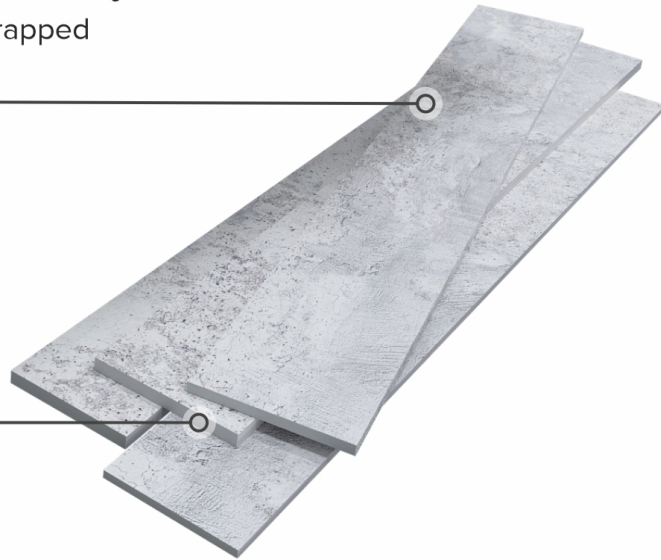

Cre8 Reclaimed 3D Wood Wall Panels Specification

Increased coating density

Reclaim 3D Wall Panel wrapped in a unique finishing film.

First-class MDF

This is modern, environmentally friendly material for the interior decoration.

per pack:

18 panels - 1.13 sq.m.	
680 x 100 x 10 mm - 3 pcs.	680 x 85 x 10 mm - 3 pcs.
680 x 100 x 8 mm - 3 pcs.	680 x 85 x 8 mm - 3 pcs.
680 x 100 x 6 mm - 3 pcs.	680 x 85 x 6 mm - 3 pcs.