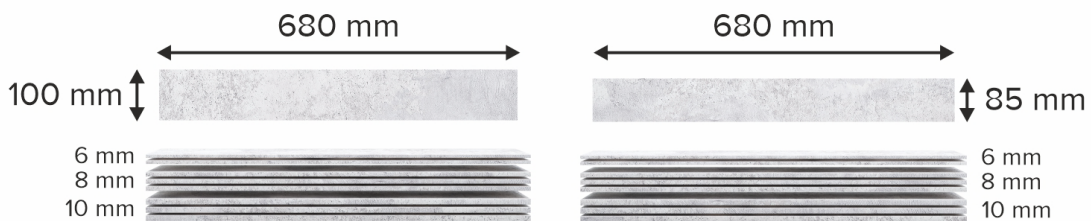

Cre8 Reclaimed 3D Wood Wall Panels Specification

Increased coating density

Reclaim 3D Wall Panel wrapped in a unique finishing film.

First-class MDF

This is modern, environmentally friendly material for the interior decoration.

per pack:

18 panels - 1.13 sq.m.	
680 x 100 x 10 mm - 3 pcs.	680 x 85 x 10 mm - 3 pcs.
680 x 100 x 8 mm - 3 pcs.	680 x 85 x 8 mm - 3 pcs.
680 x 100 x 6 mm - 3 pcs.	680 x 85 x 6 mm - 3 pcs.