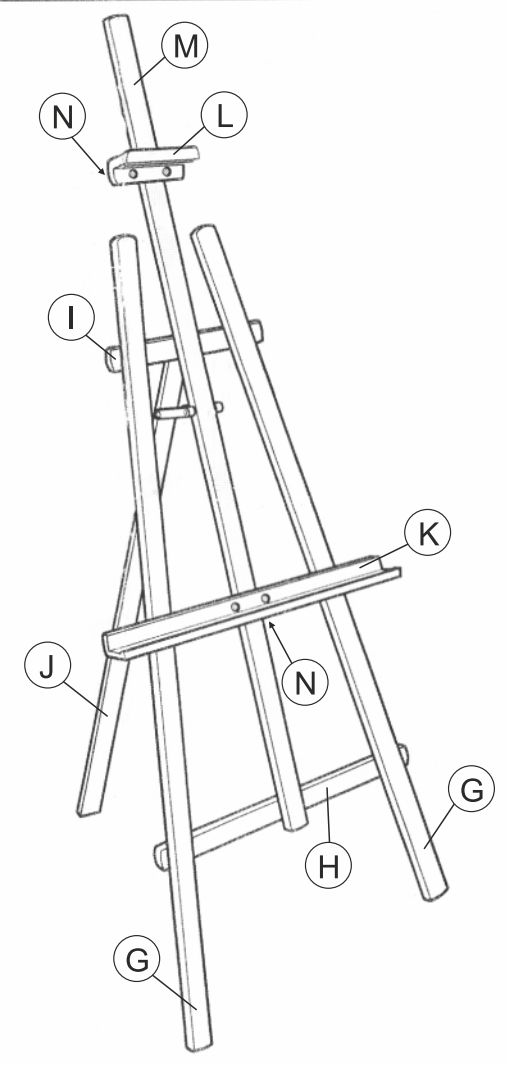

ASSEMBLY INSTRUCTION

EASEL SZ1