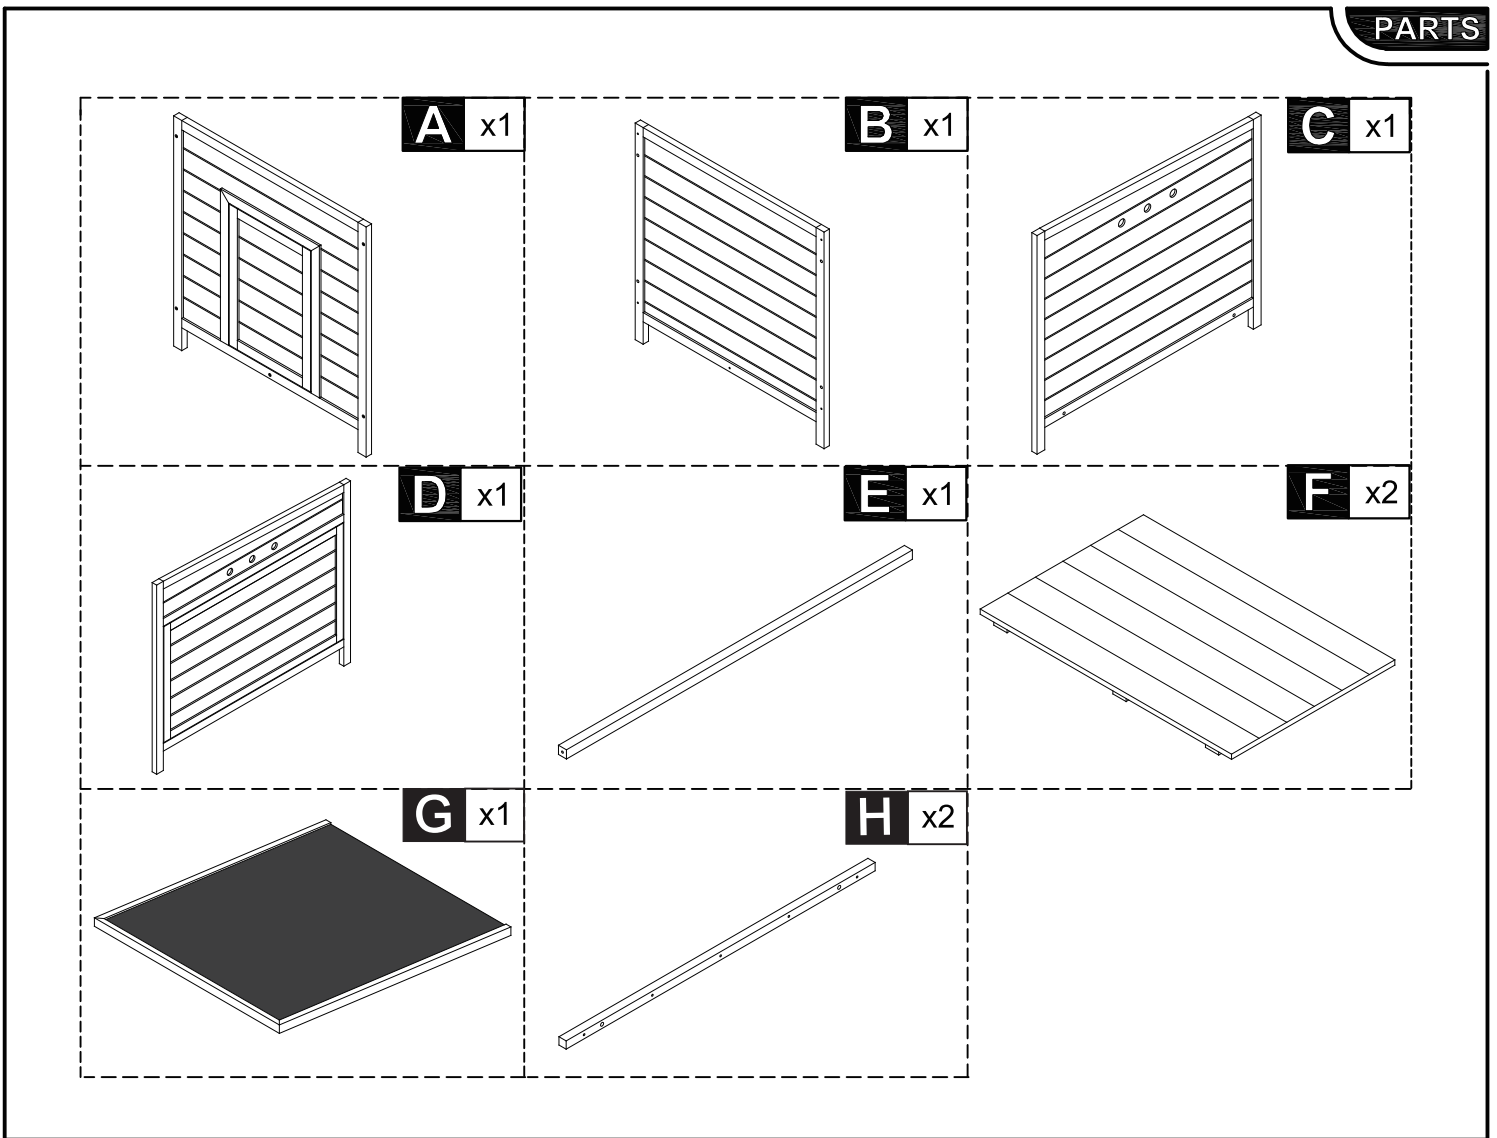

PARTS

HARDWARE

EN Do not confuse similar screws.
FR Ne pas confondre des vis similaires.
ES No confunda tornillos similares.
PT Não confundir parafusos semelhantes.
DE Verwechseln Sie ähnliche Schrauben nicht.
IT Non confondere le viti simili.

NOTE