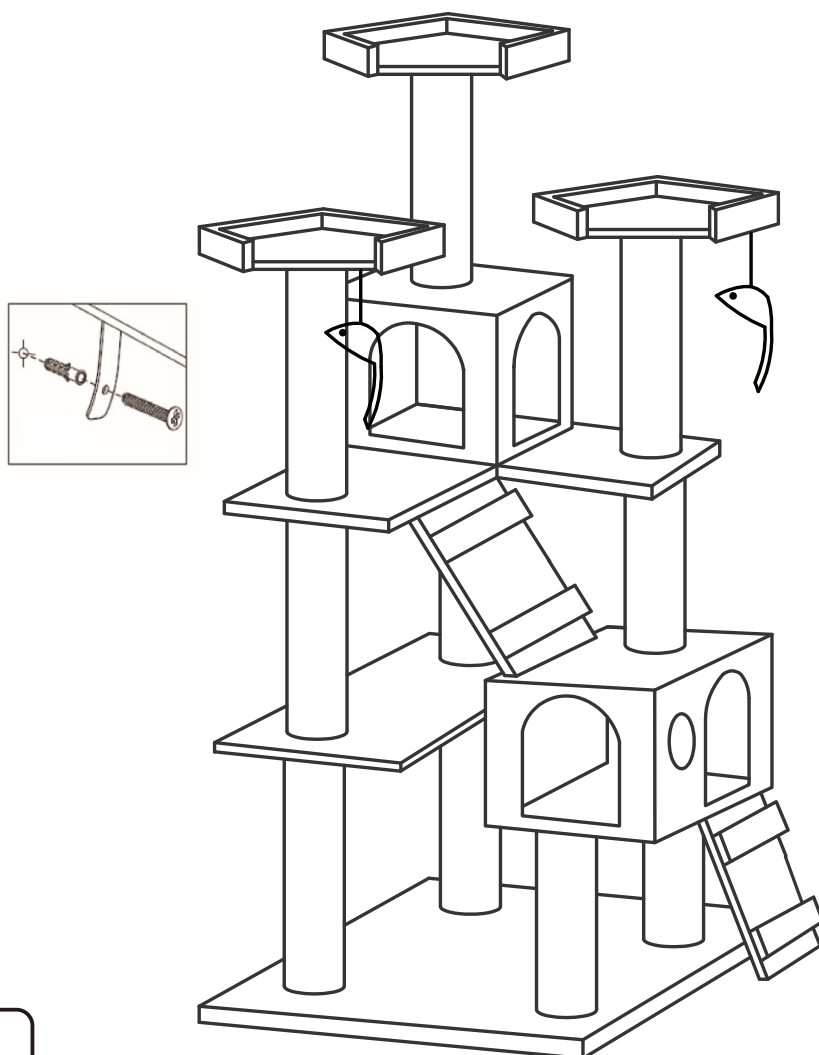

PawHut

IN220800236V03_GL

D30-050_D30-050V00_D30-050V02

3

STEPS

0.5 HR

EN_IMPORTANT, RETAIN FOR FUTURE REFERENCE: READ CAREFULLY.

FR_IMPORTANT: A LIRE ATTENTIVEMENT ET À CONSERVER POUR CONSULTATION ULTÉRIEURE.

PARTS

A x 7

450mm

B x 3

340mm

C x 6

210mm

D x 1

490mm*490mm

E x 1

490mm*490mm

F x 1

440mm*200mm

G x 1

440mm*260mm

H x 1