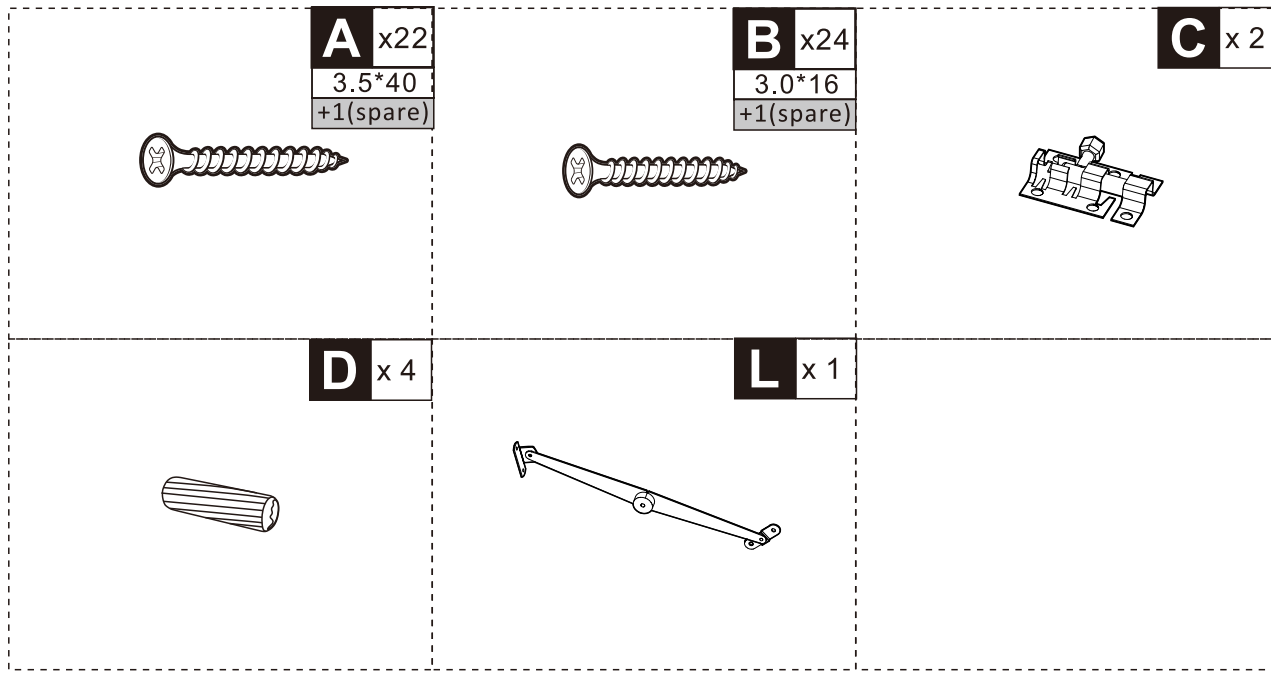

PARTS

HARDWARE

B x 4

3.0x16

L x 1

A x 8

3.5x40

B x 4