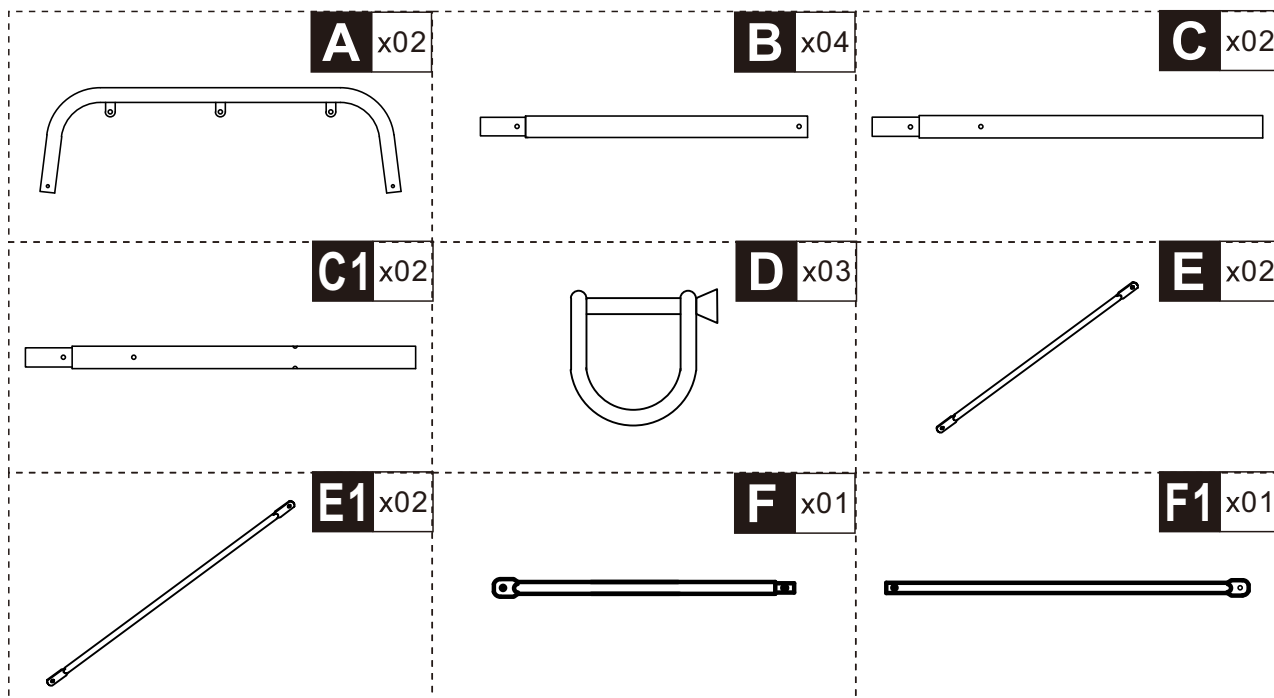

PARTS

HARDWARE

NOTE

EN_ Do not confuse similar screws. Do not tighten bolts fully until all parts are connected!

FR_ Ne pas confondre des vis similaires. Ne serrez pas les boulons à fond tant que toutes les pièces ne sont pas connectées!

ES_ No confunda tornillos similares. No apriete los tornillos completamente hasta que todas las partes están conectadas!

PT_ Não confundir parafusos semelhantes. Não apertar completamente os parafusos até que todas as peças estejam encaixadas!

DE_ Verwechseln Sie ähnliche Schrauben nicht. Ziehen Sie die Schrauben erst fest an, wenn alle Teile verbunden sind!

IT_ Non confondere le viti simili. non serrare completamente i bulloni fino a tutte le parti non sono ancora collegate!