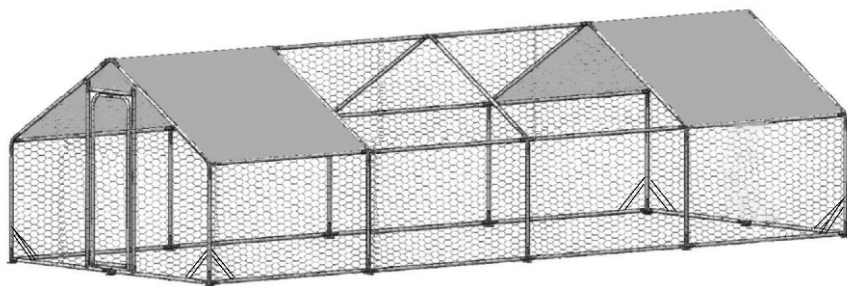

PawHut

IN221101088V01_GL

D51-277V03

6

STEPS

2 HR

EN_IMPORTANT, RETAIN FOR FUTURE REFERENCE: READ CAREFULLY.

**FR_IMPORTANT: A LIRE ATTENTIVEMENT ET À CONSERVER POUR CONSULTATION
ULTÉRIEURE.**

ES_IMPORTANTE, LEA Y GUARDE PARA FUTURAS REFERENCIAS.

PT_IMPORTANTE, RETER PARA REFERÊNCIA FUTURA: LEIA ATENTAMENTE.

DE_WICHTIG! SORGFÄLTIG LESEN UND FÜR SPÄTER NACHSCHLAGEN AUFBEWAHREN.

**IT_IMPORTANTE! CONSERVARE IL PRESENTE MANUALE PER FUTURO RIFERIMENTO E
LEggerlo ATTENTAMENTE.**