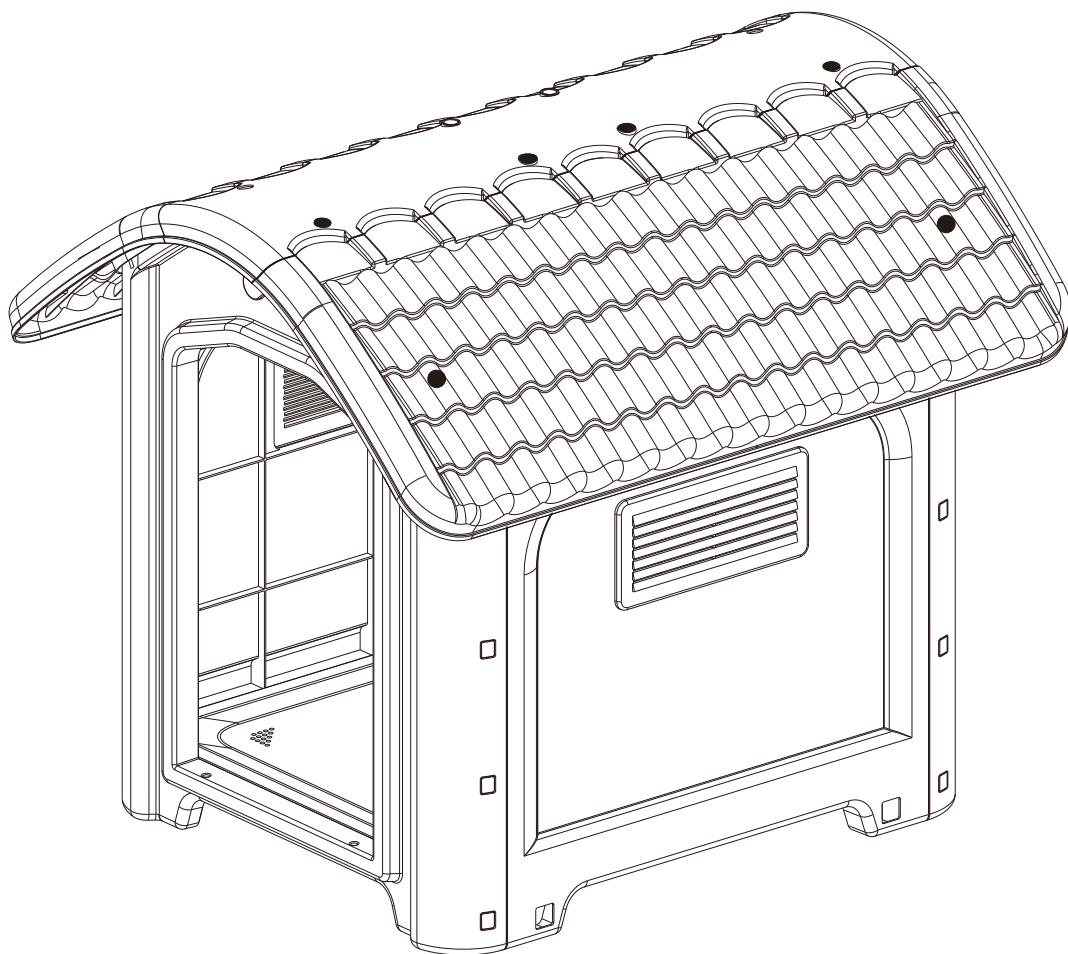

PawHut

IN250900404V01_GL

D02-265V00

07

STEPS

0.5 HR

EN_IMPORTANT, RETAIN FOR FUTURE REFERENCE: READ CAREFULLY.

FR_IMPORTANT: A LIRE ATTENTIVEMENT ET À CONSERVER POUR CONSULTATION ULTÉRIEURE.