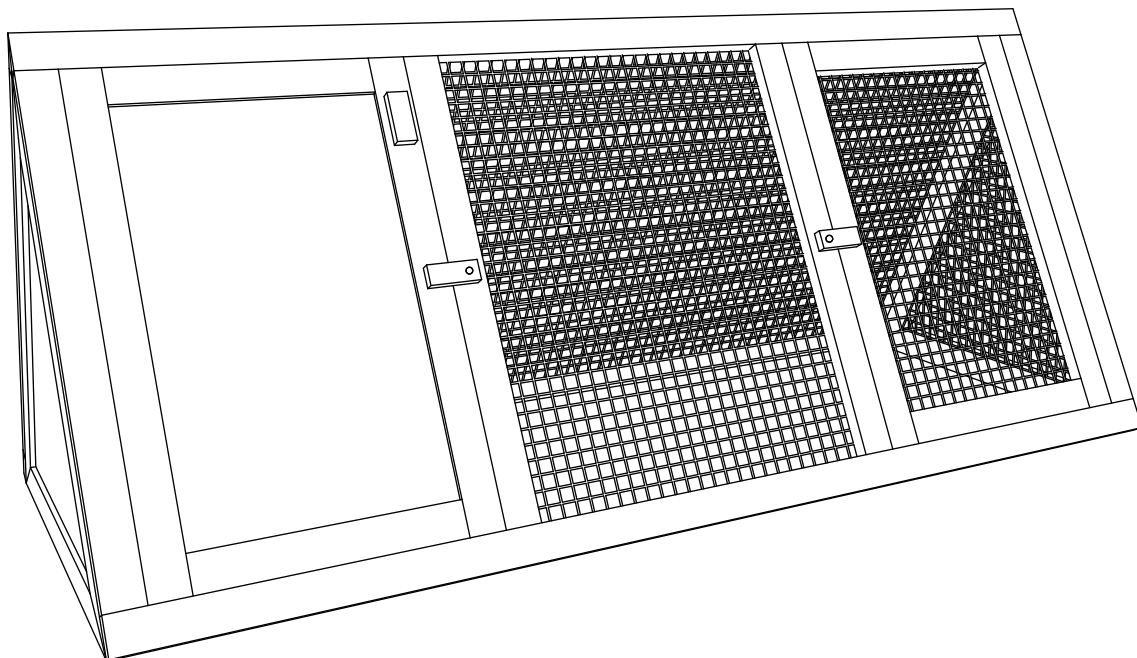

PawHut

IN251200218V01_GL

D51-166V01

3

STEPS

0.5 HR

EN_IMPORTANT, RETAIN FOR FUTURE REFERENCE: READ CAREFULLY.

FR_IMPORTANT: A LIRE ATTENTIVEMENT ET À CONSERVER POUR CONSULTATION ULTÉRIEURE.

A x 1

B x 1

C x 1

D x 1

E x 1

F x 1

1 x 12
M3*30
+1(spare)

1 x 6