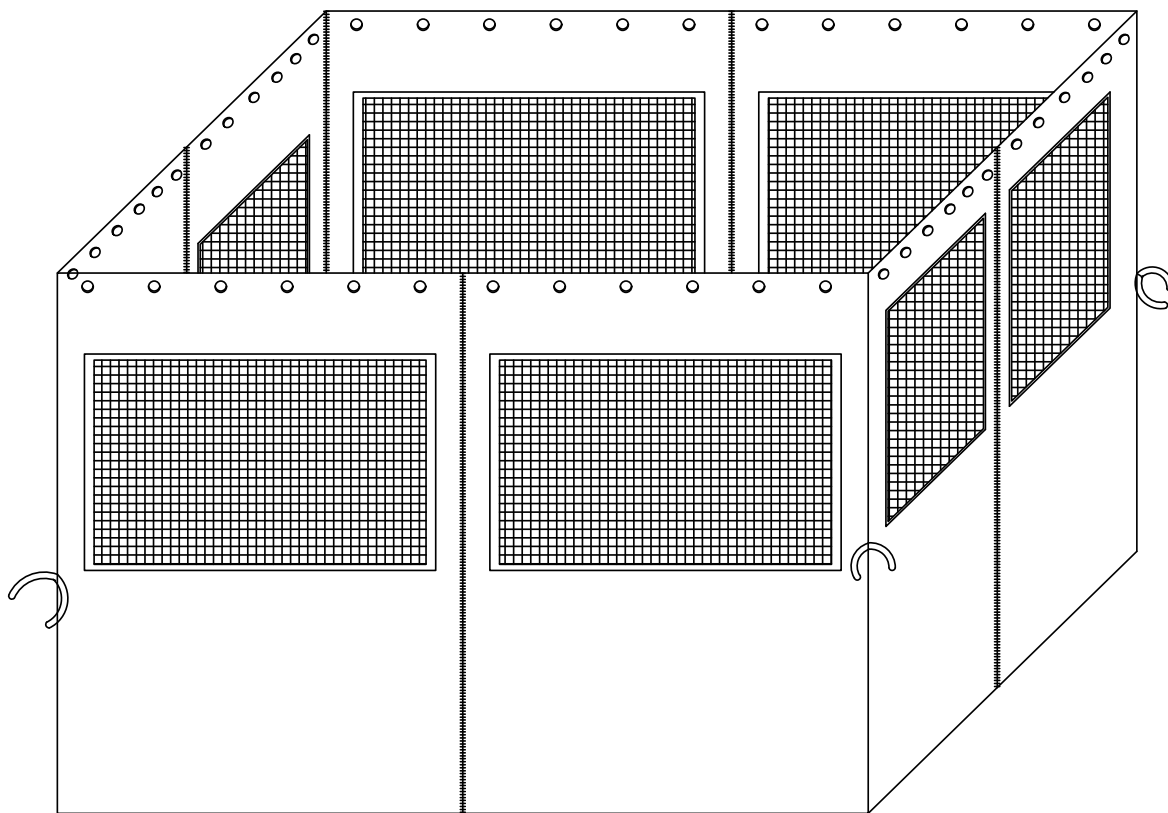

① x 4

② x 48

Done

If you have any questions, please contact our customer care center, Our contact details are below:

US

 001-877-644-9366

 customerservice@aosom.com

Imported by Aosom LLC
27150 SW Kinsman Rd Wilsonville, OR 97070 USA
MADE IN CHINA