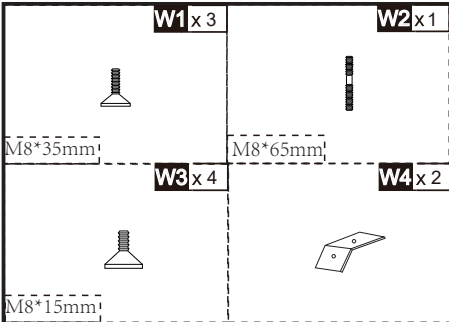

EN Do not confuse similar screws.
FR Ne pas confondre des vis similaires.
ES No confunda tornillos similares.
PT Não confundir parafusos semelhantes.
DE Verwechseln Sie ähnliche Schrauben nicht.
IT Non confondere le viti simili.