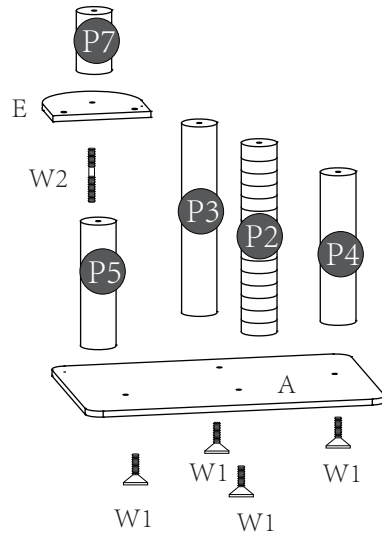

EN Do not confuse similar screws.
FR Ne pas confondre des vis similaires.
ES No confunda tornillos similares.
PT Não confundir parafusos semelhantes.
DE Verwechseln Sie ähnliche Schrauben nicht.
IT Non confondere le viti simili.