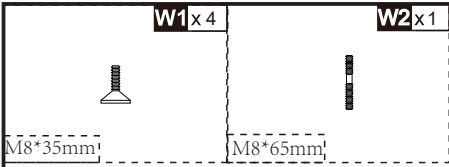

EN Do not confuse similar screws.
FR Ne pas confondre des vis similaires.
ES No confunda tornillos similares.
PT Não confundir parafusos semelhantes.
DE Verwechseln Sie ähnliche Schrauben nicht.
IT Non confondere le viti simili.