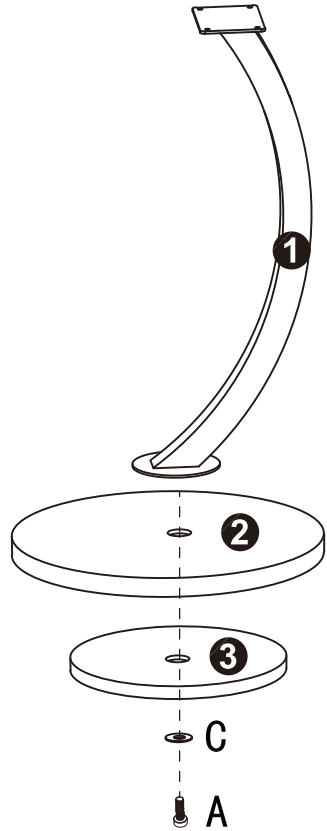

PARTS

HARDWARE

A x 1
M8*20

C x 1

B x 4
M6*12

If you have any questions, please contact our customer care center, Our contact details are below:

US

 001-877-644-9366