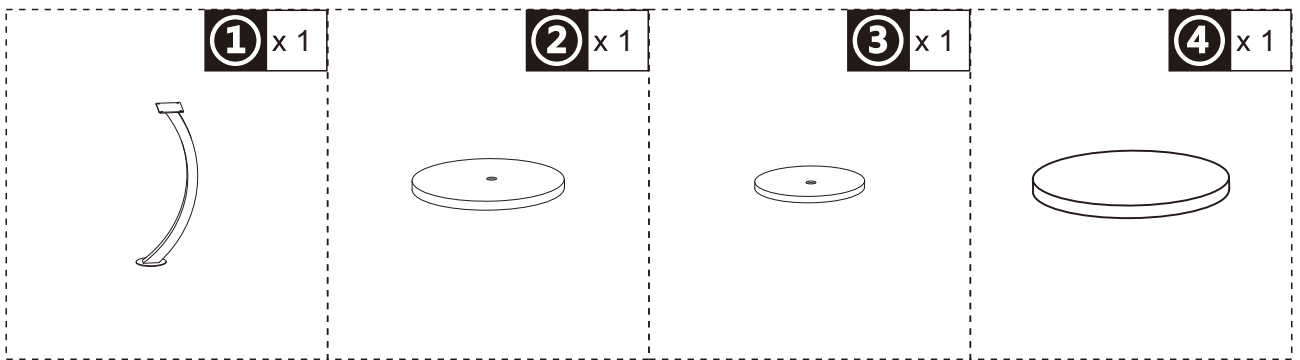

PARTS

HARDWARE

A x 1
M8*20

C x 1

B x 4
M6*12

If you have any questions, please contact our customer care center, Our contact details are below:

US

 001-877-644-9366