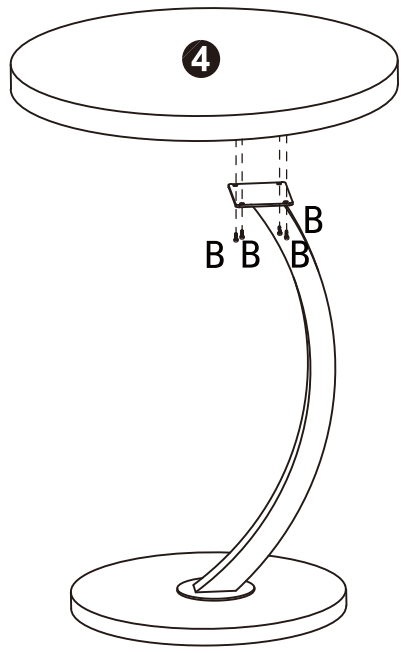

PARTS

HARDWARE

A x 1
M8*20

C x 1

B x 4
M6*12

If you have any questions, please contact our customer care center, Our contact details are below:

US

 001-877-644-9366