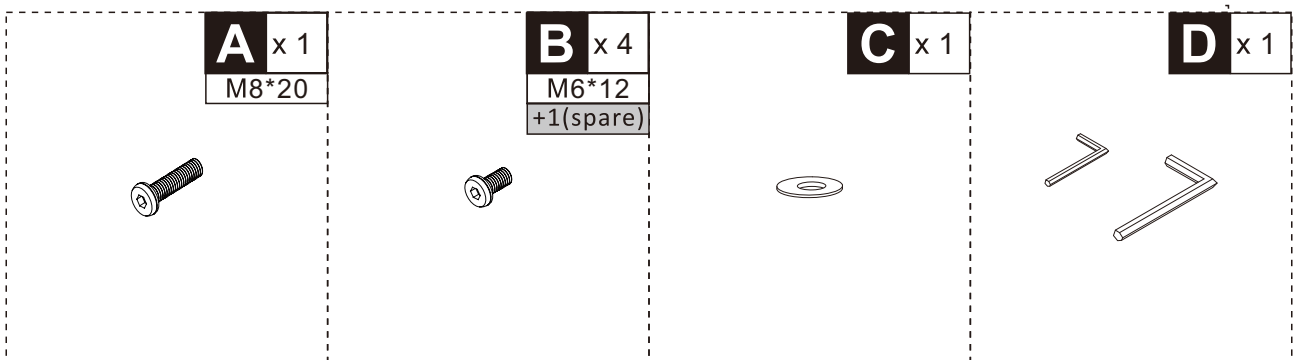

PARTS

HARDWARE

A x 1
M8*20

C x 1

B x 4
M6*12

If you have any questions, please contact our customer care center, Our contact details are below:

US

 001-877-644-9366