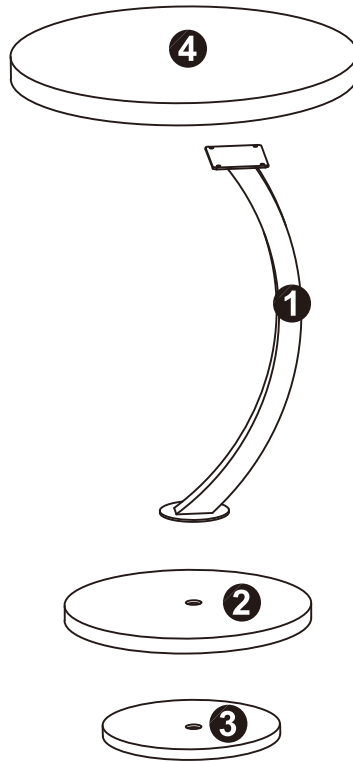

PARTS

HARDWARE

A x 1
M8*20

C x 1

B x 4
M6*12

If you have any questions, please contact our customer care center, Our contact details are below:

US

 001-877-644-9366