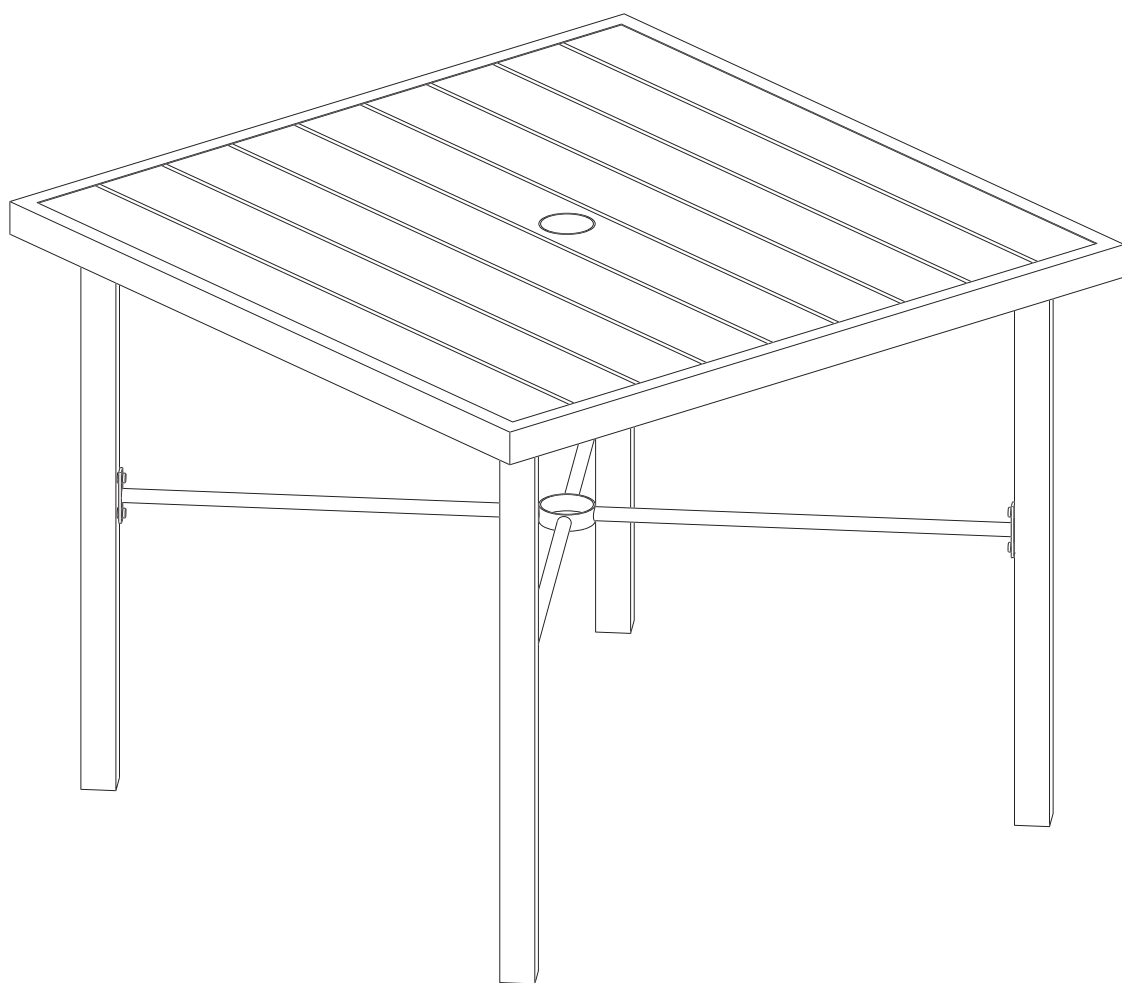

J x16

K x16

J x 8

K x 8

If you have any questions, please contact our customer care center, Our contact details are below:

US

 001-877-644-9366

 customerservice@aosom.com