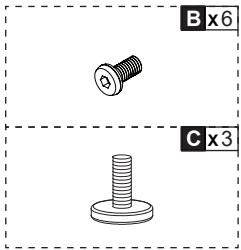

**PARTS**

**HARDWARE**

**EXPLOSION FIGURE**

If you have any questions, please contact our customer care center, Our contact details are below:

**US**

 001-877-644-9366

 customerservice@aosom.com

Imported by Aosom LLC  
27150 SW Kinsman Rd Wilsonville, OR 97070 USA  
MADE IN CHINA