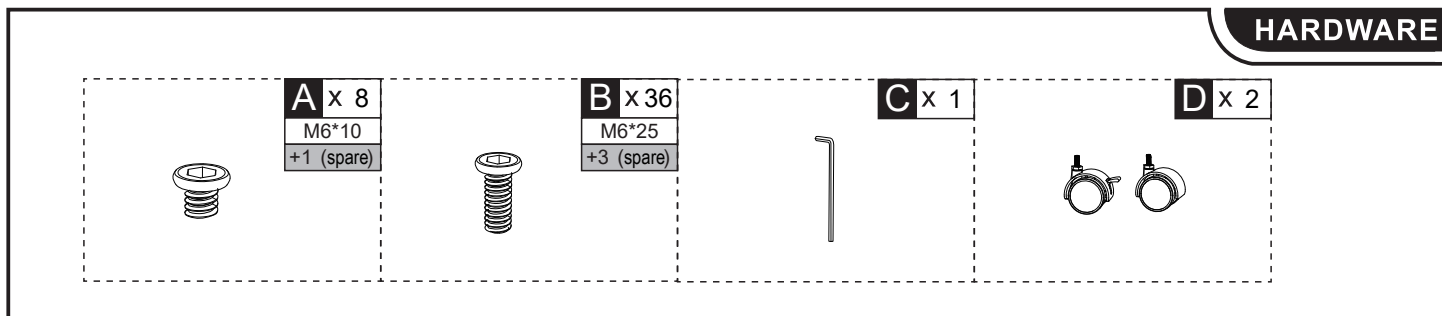

PARTS

HARDWARE

A
X4

If you have any questions, please contact our customer care center, Our contact details are below:

US

 001-877-644-9366

 customerservice@aosom.com

Imported by Aosom LLC
27150 SW Kinsman Rd Wilsonville, OR 97070 USA
MADE IN CHINA