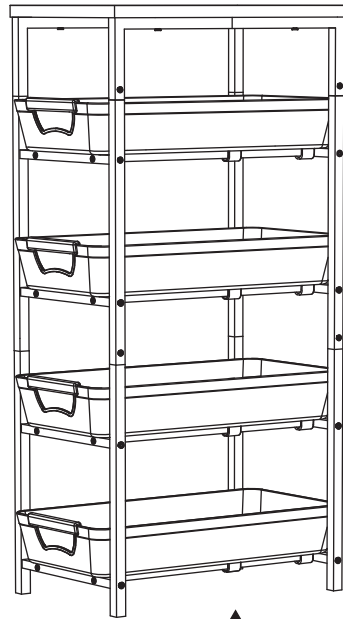

PARTS

HARDWARE

A
X4

If you have any questions, please contact our customer care center, Our contact details are below:

US

 001-877-644-9366

 customerservice@aosom.com

Imported by Aosom LLC
27150 SW Kinsman Rd Wilsonville, OR 97070 USA
MADE IN CHINA