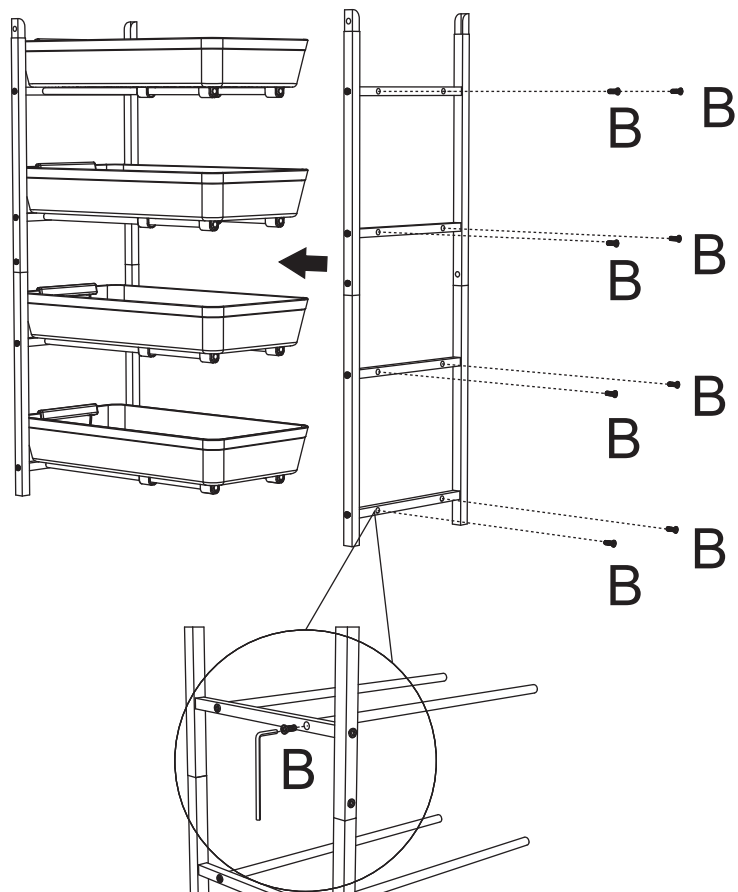

PARTS

HARDWARE

A
X4

If you have any questions, please contact our customer care center, Our contact details are below:

US

 001-877-644-9366

 customerservice@aosom.com

Imported by Aosom LLC
27150 SW Kinsman Rd Wilsonville, OR 97070 USA
MADE IN CHINA